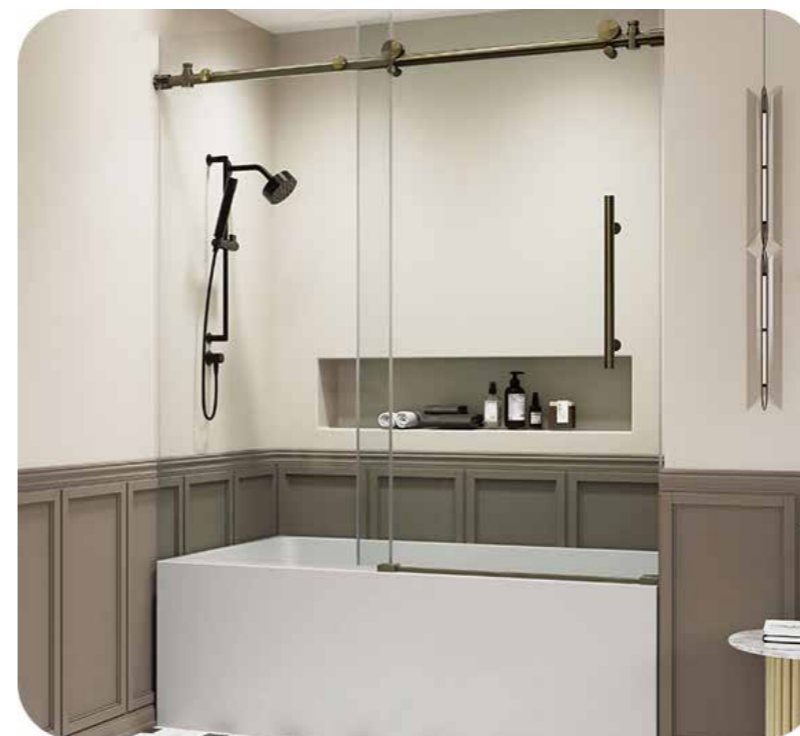

Odin

Size: 1500x1500mm

inch: 60"x60"

Glass thickness: 1/4" , 5/16" , 3/8"

Stainless Steel Finish:

Thor

Size: 1500x1500mm

inch: 60"x60"