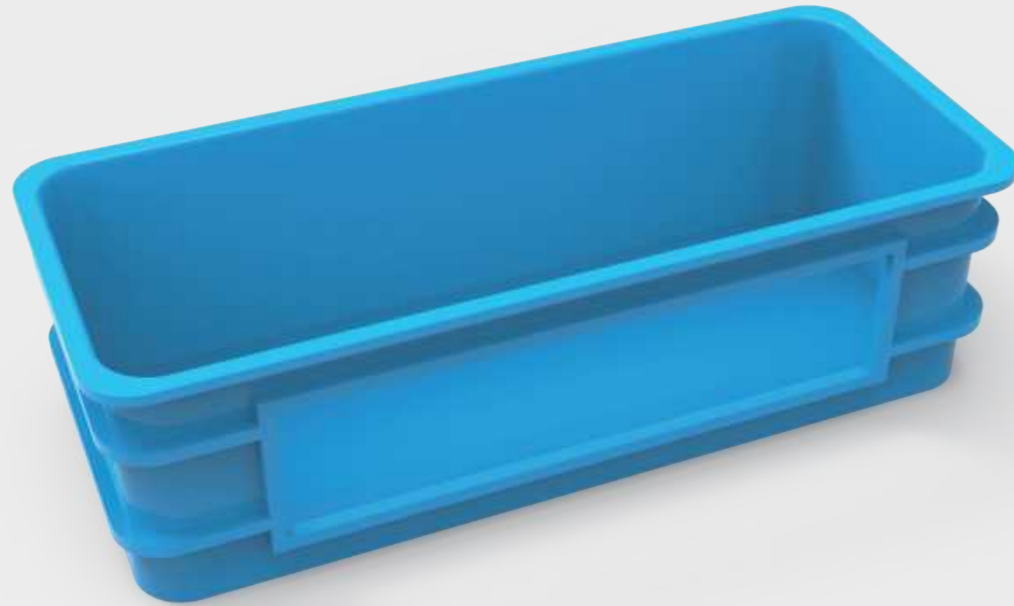

17

RECTANGULAR SINK

21

CIRCULAR WATER TANK

23

ACCESSORIES

Fiberglass aquarium

Support customization

Rectangular tank with glass

Material: fiber reinforced plastic (glass reinforced plastic)
 FPR Thickness : 5mm, 8mm, 10mm, or according to customer requirements
 Size: as chart, or custom
 Color: Blue/white/black, or custom
 Finish: Internal finish
 Features: Light weight, high strength, weather resistance, UV resistance, aging resistance, corrosion resistance, good thermal performance