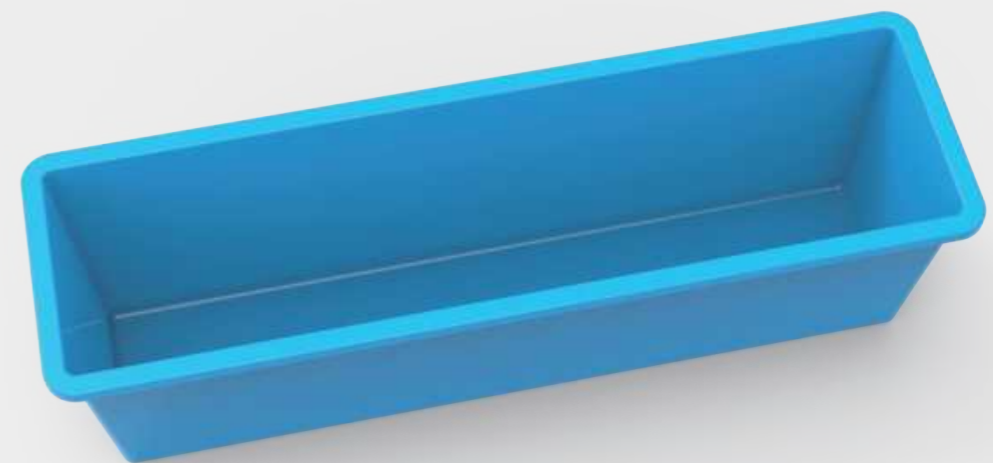

Rectangular fishTank			
Model	size L*W*H (mm)	capacity (Gallon)	remark
KXB-01	2400*1100*1000	704	Smooth interior, color optional
KXB-02	1000*1000*800	106	
KXB-03	2400*2400*1200	1845	
KXB-04	2000*2000*1200	1280	
KXB-05	1610*710*640	144	
KXB-06	1500*1500*300	180	
KXB-07	60*48*19 inch (1524*1219*483)	240	
KXB-08	72*60*19inch (1829*1524*483)	360