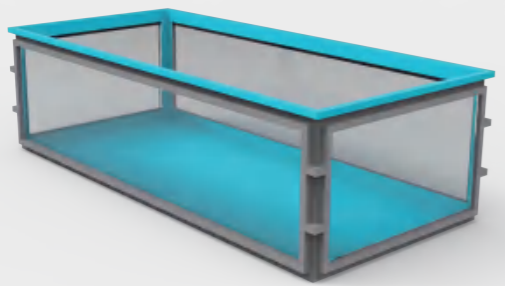

Mermaid tank