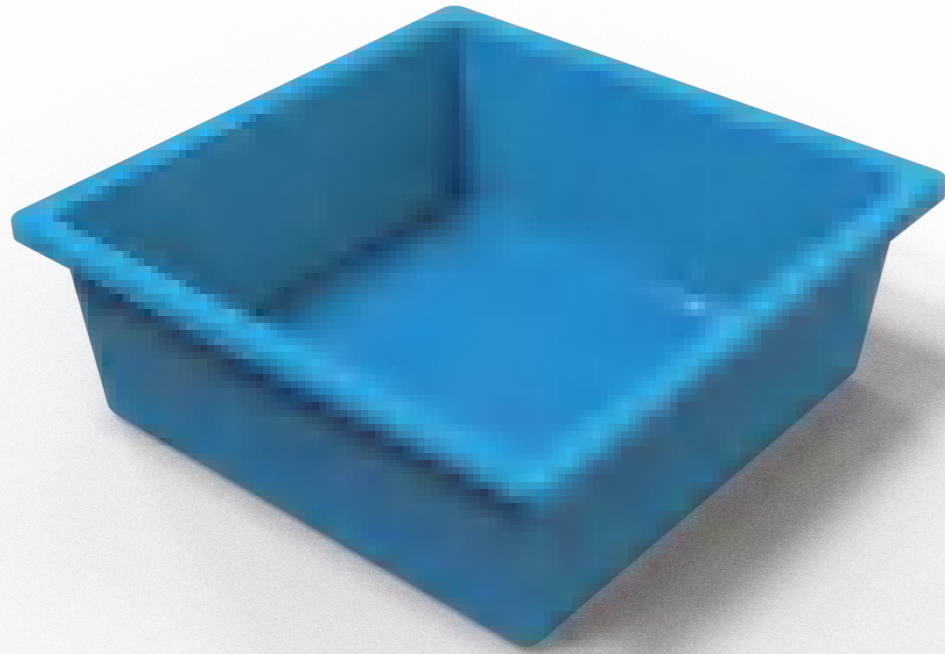

Coral tank

Fawn Brown

Anthracite Grey

Silver Grey

Emerald Green

Flame Red

Black

Signal White

Gentian Blue

Support customization