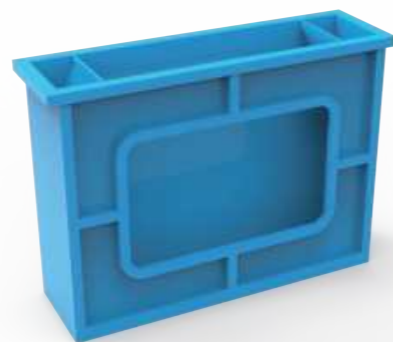

Jellyfish tank

Support customization