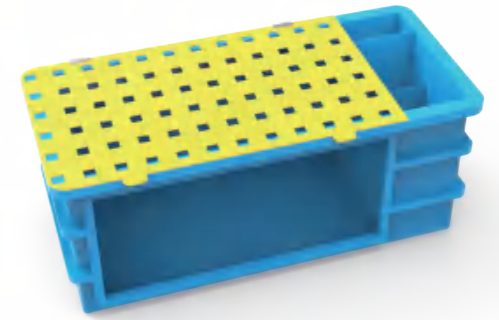

Oxygen cone

Fawn Brown

Anthracite Grey

Silver Grey

Emerald Green

Flame Red

Black

Signal White

Gentian Blue