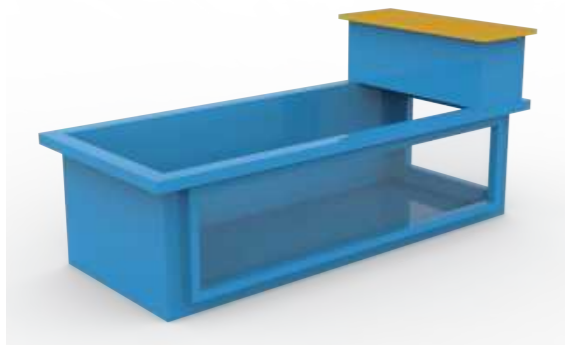

Rectangular sink with glass

Fawn Brown

Anthracite Grey

Silver Grey

Emerald Green

Flame Red

Black

Signal White

Gentian Blue