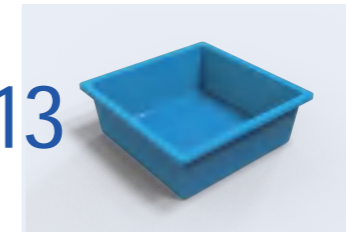

13

CORAL FLUME

15

17