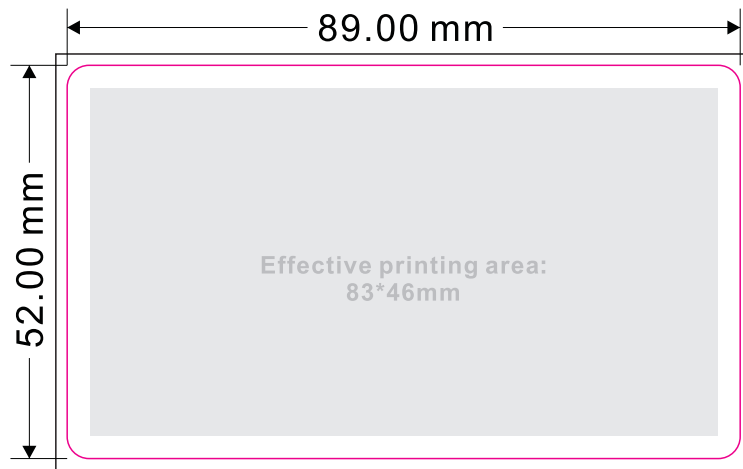

0.36mm thick plastic business card: 89*52mm

— Bleed line
— Finished line

— Bleed line
— Finished line