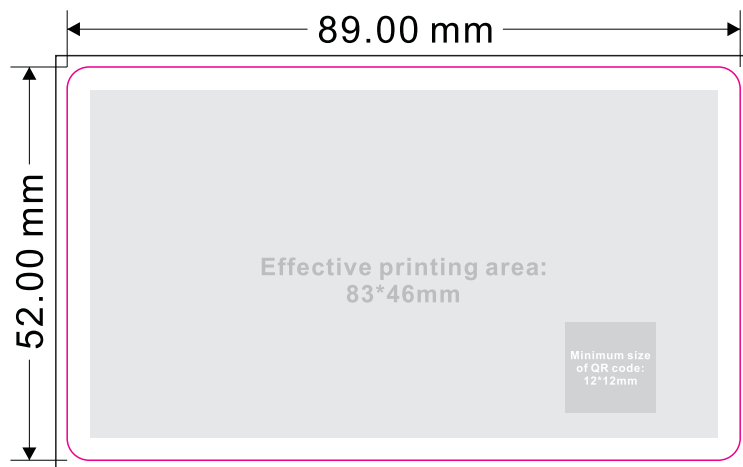

0.36mm thick plastic business card: 89*52mm

— Bleed line
— Finished line

— Bleed line
— Finished line