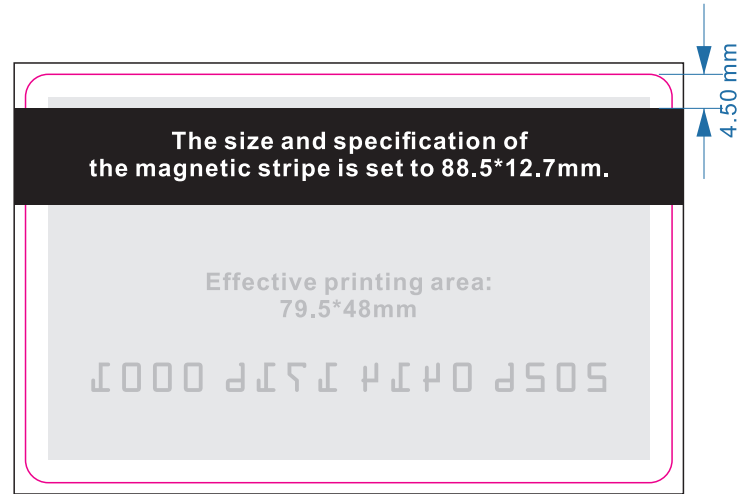

# Membership Card

— Bleed line      The number of raised digits can be up to 16.  
— Finished line      (Too many digits may cause the card to bend)

The size of the large embossed code is 18-point font, positioned at least 6mm away from the finished product edge. It can only be printed horizontally in one row, and only numbers are allowed, with a maximum of 16 digits. The thickness of the card cannot exceed 0.76mm. The card must be of standard size, 85.5\*54mm, and its position should refer to the above picture!

— Bleed line  
— Finished line

128 barcode

39 barcode

13 barcode