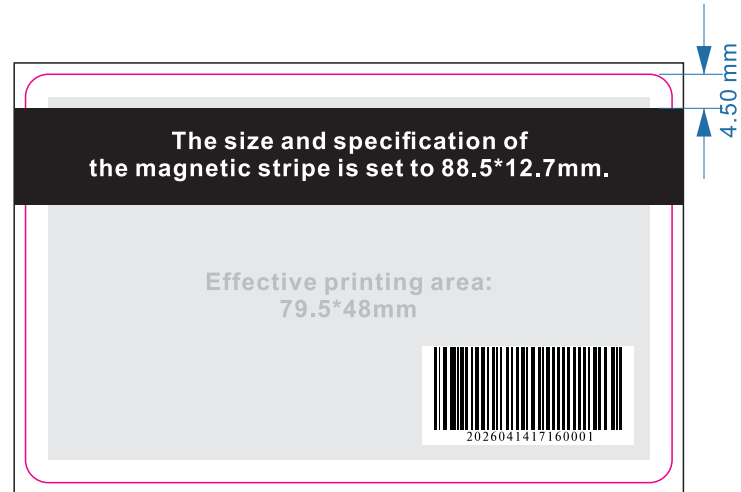

# Membership Card

— Bleed line      The number of raised digits can be up to 16.  
— Finished line      (Too many digits may cause the card to bend)

The size of the large embossed code is 18-point font, positioned at least 6mm away from the finished product edge. It can only be printed horizontally in one row, and only numbers are allowed, with a maximum of 16 digits. The thickness of the card cannot exceed 0.76mm. The card must be of standard size, 85.5\*54mm, and its position should refer to the above picture!

— Bleed line  
— Finished line

128 barcode

39 barcode

13 barcode