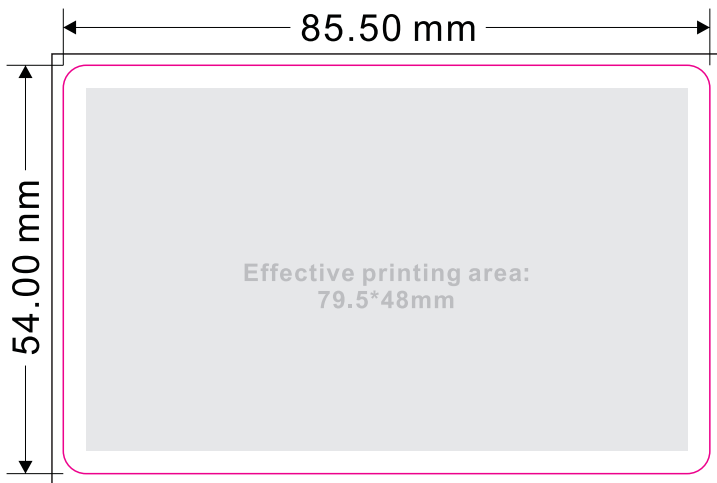

# Membership Card

— Bleed line      The number of raised digits can be up to 16.  
— Finished line      (Too many digits may cause the card to bend)

The size of the large embossed code is 18-point font, positioned at least 6mm away from the finished product edge. It can only be printed horizontally in one row, and only numbers are allowed, with a maximum of 16 digits. The thickness of the card cannot exceed 0.76mm. The card must be of standard size, 85.5\*54mm, and its position should refer to the above picture!

— Bleed line  
— Finished line

128 barcode

39 barcode

13 barcode