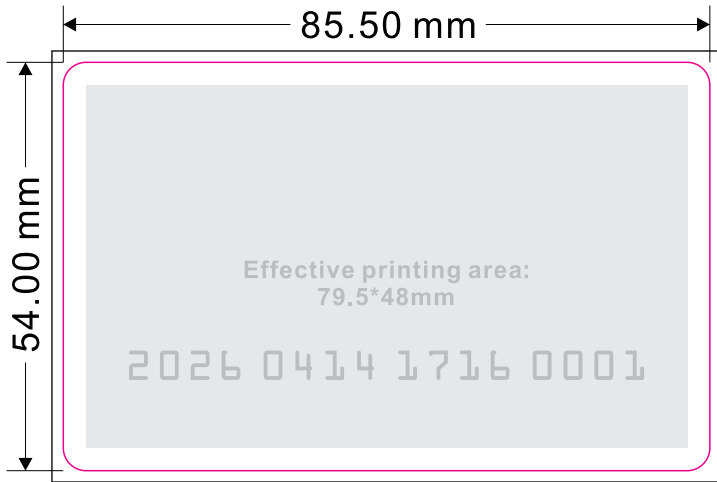

# Membership Card

— Bleed line      The number of raised digits can be up to 16.  
— Finished line      (Too many digits may cause the card to bend)

The size of the large embossed code is 18-point font, positioned at least 6mm away from the finished product edge. It can only be printed horizontally in one row, and only numbers are allowed, with a maximum of 16 digits. The thickness of the card cannot exceed 0.76mm. The card must be of standard size, 85.5\*54mm, and its position should refer to the above picture!

— Bleed line  
— Finished line

128 barcode

39 barcode

13 barcode