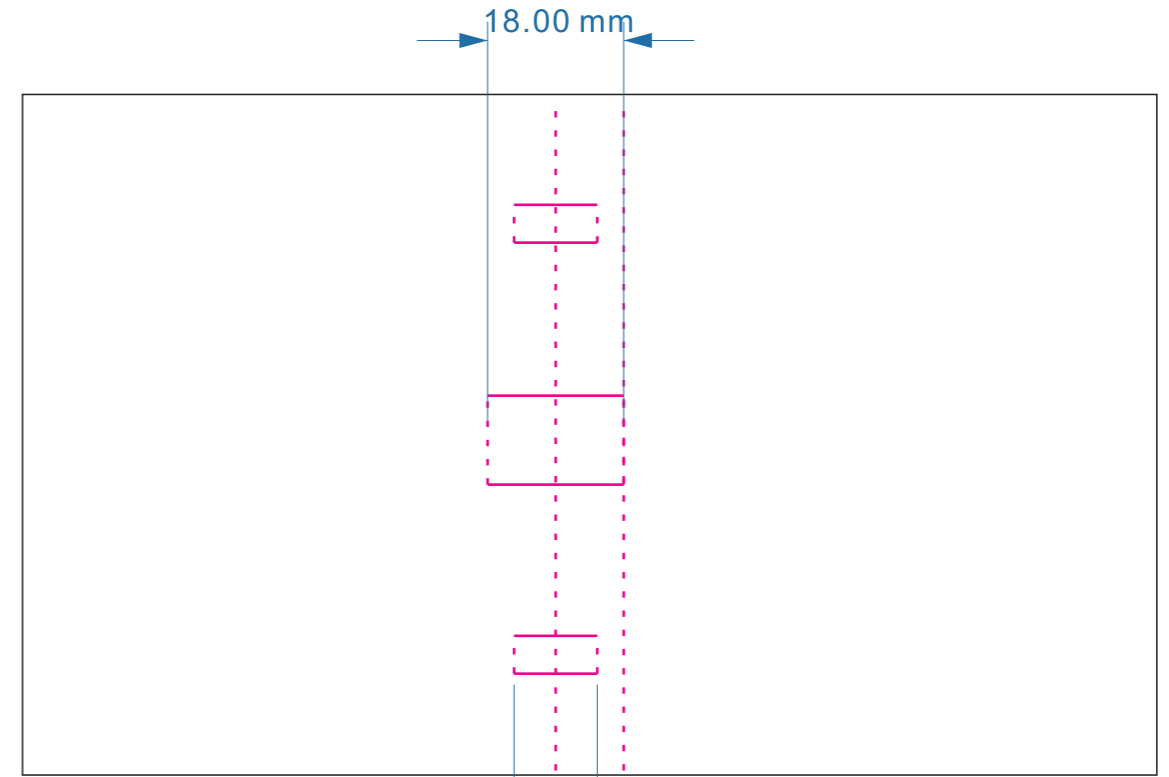

Perfume sample card

back

front

front-1

back-1

18.00 mm

11.00 mm