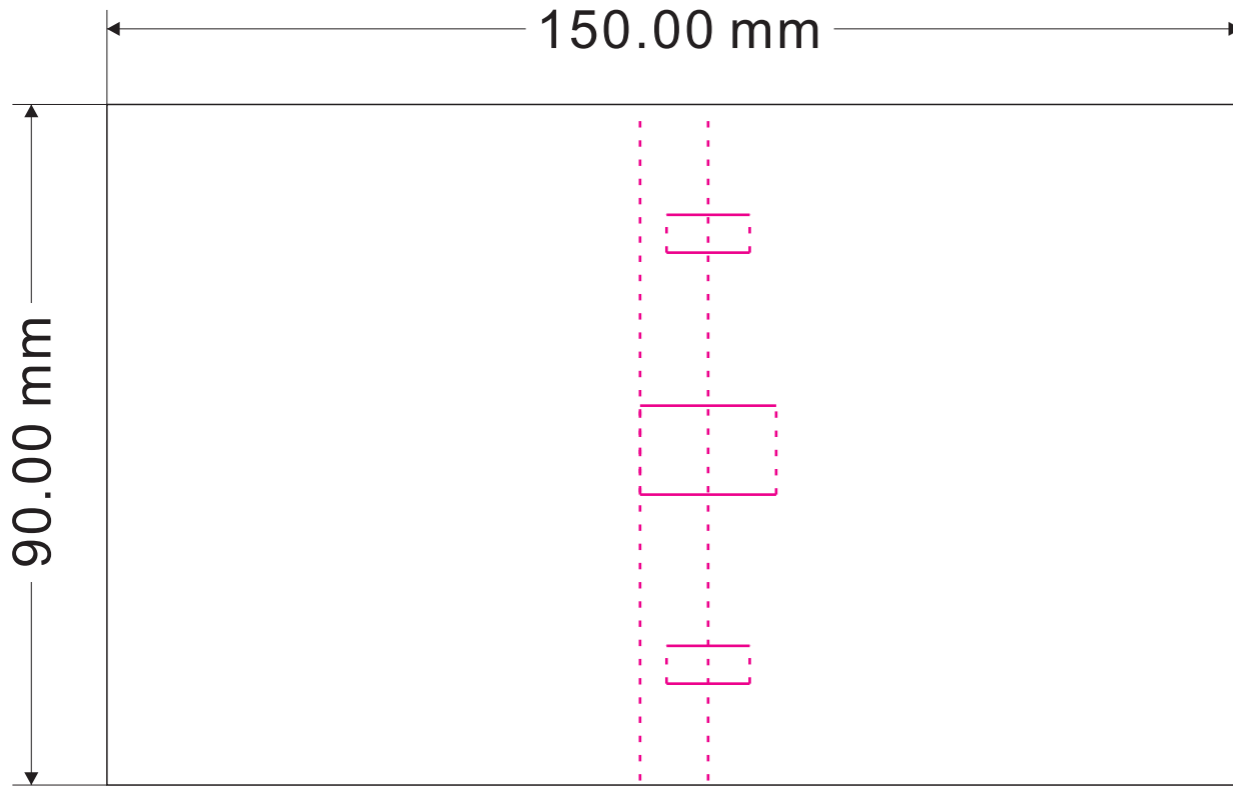

Perfume sample card

back

front

front-1

back-1

18.00 mm

11.00 mm