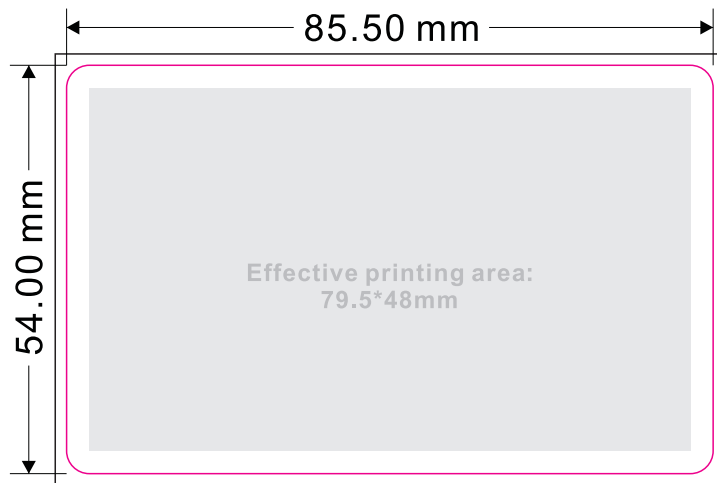

0.76mm thick plastic business card: 85.5*54mm

— Bleed line
— Finished line

The number of raised digits can be up to 16.
(Too many digits may cause the card to bend)

— Bleed line
— Finished line