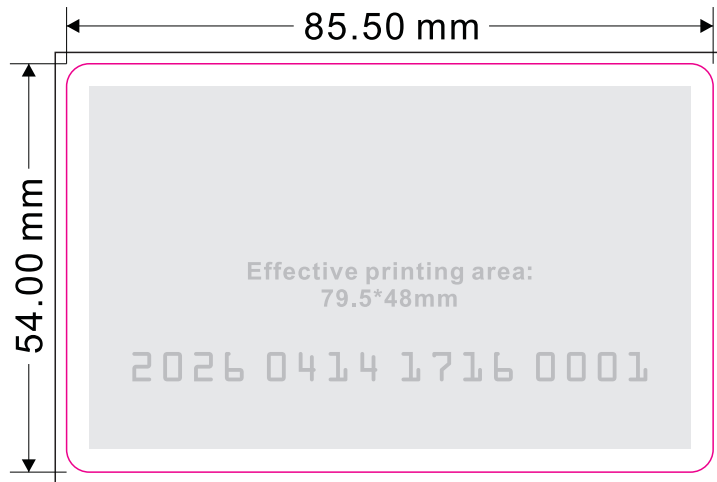

0.76mm thick plastic business card: 85.5*54mm

— Bleed line
— Finished line

The number of raised digits can be up to 16.
(Too many digits may cause the card to bend)

— Bleed line
— Finished line