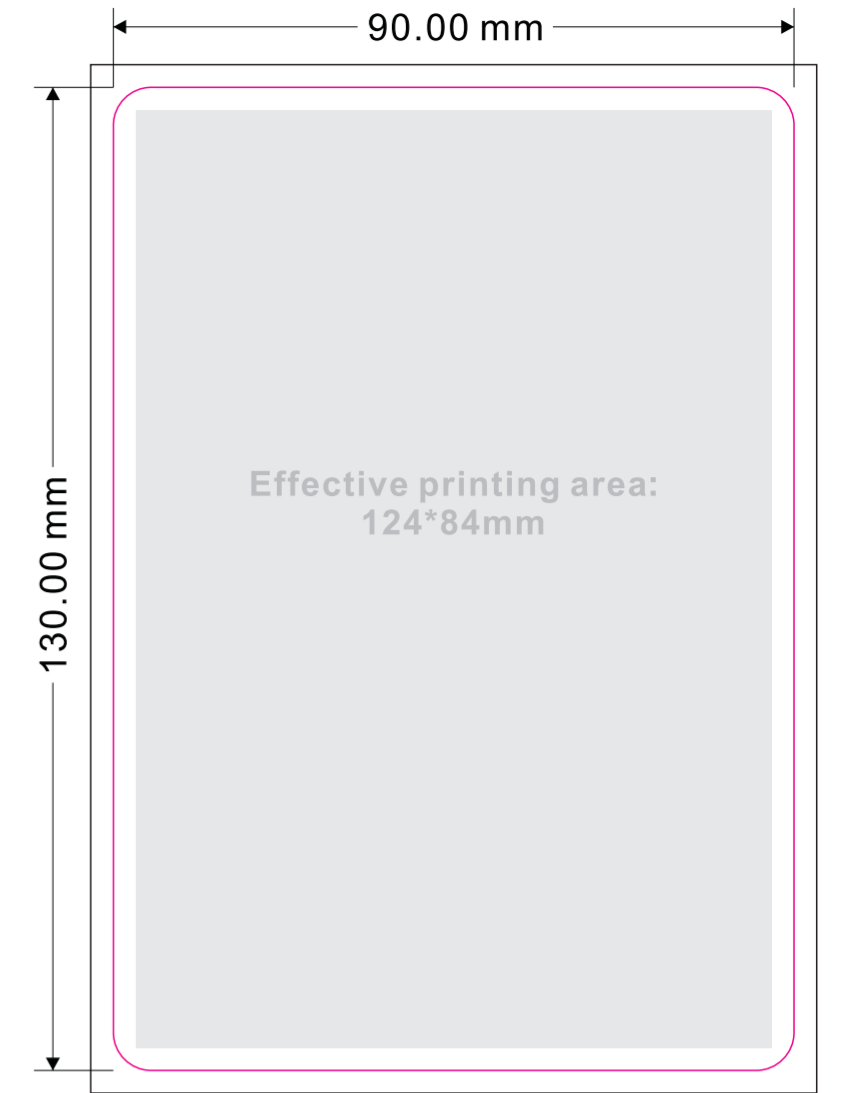

# ID card

— Bleed line  
— Finished line

— Minimum size of round hole: 3mm  
No effective content can be printed within a 3mm radius around the round hole