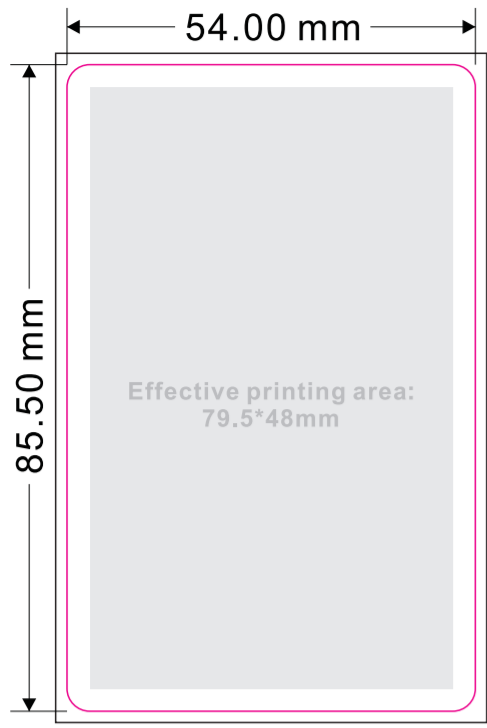

# ID card

— Bleed line  
— Finished line

— Minimum size of round hole: 3mm  
No effective content can be printed within a 3mm radius around the round hole