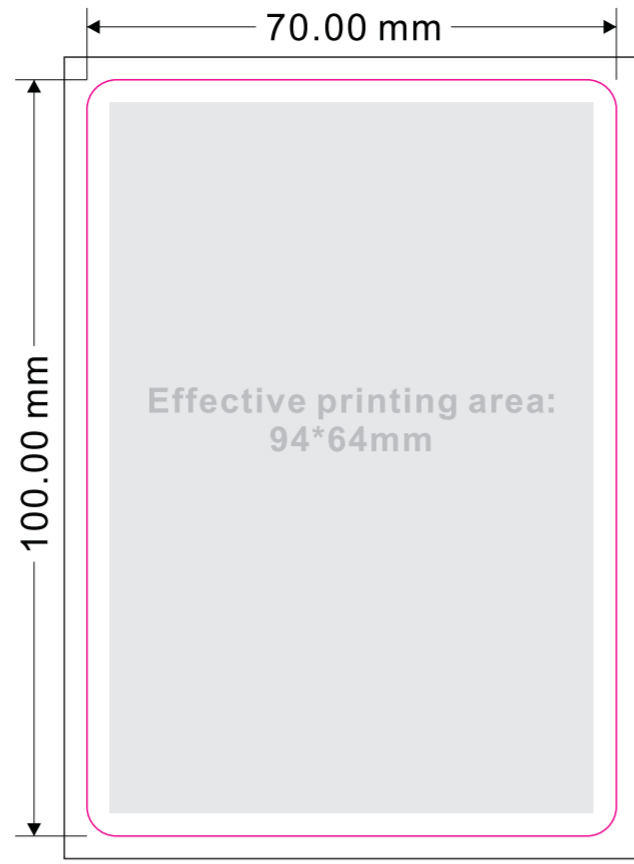

# ID card

— Bleed line  
— Finished line

— Minimum size of round hole: 3mm  
No effective content can be printed within a 3mm radius around the round hole