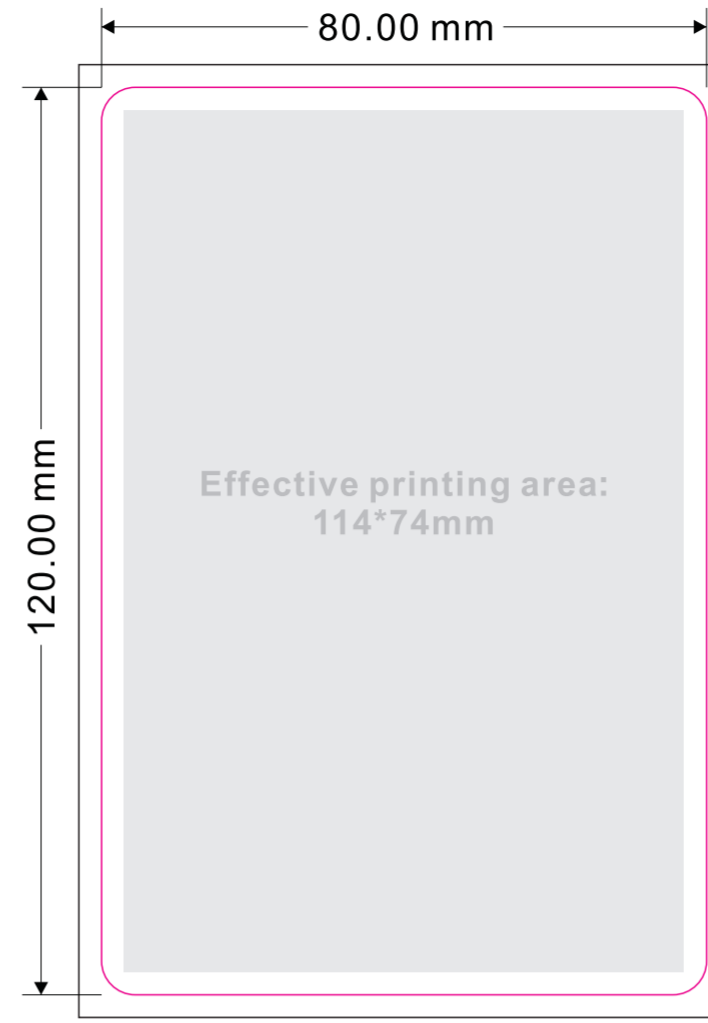

# ID card

— Bleed line  
— Finished line

— Minimum size of round hole: 3mm  
No effective content can be printed within a 3mm radius around the round hole