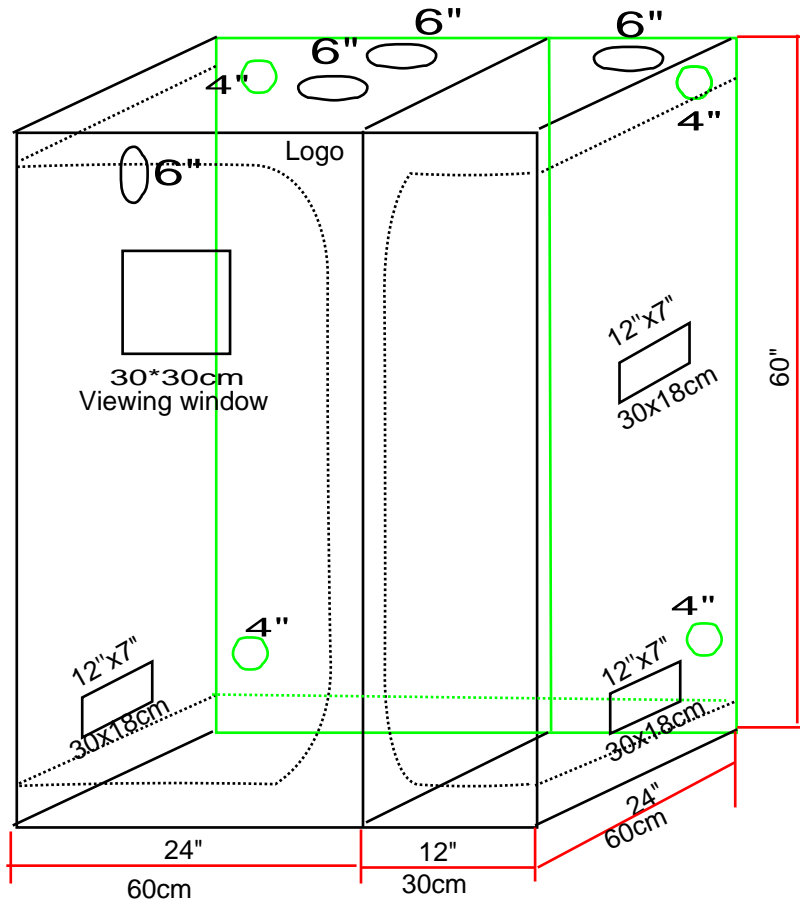

Item: Grow Tent-D-V style

Size: 300X300x200cm

120x120x80"

Item: Grow Tent-D-V style

Size: 90x50x160cm

36x20x64"

Item: Grow Tent-D-V style

Size: 120x60x150-180cm

48x24x60-72"

Item: Grow Tent-D style

Size: 240x120x200cm

96x48x80"

Item: Grow Tent-D-V style

Size: 300x150x200cm  
120x60x80"

Size:600x300x200-240cm

240x120x80-96"

# 2 in 1 grow tent

Tent Size: 90\*60\*150cm-3'x2'

Tent shell

Tent Frame

# 2 in 1 Grow Tent

Tent Size: 120x90x200cm-4'x3'

Tent shell

Tent Frame