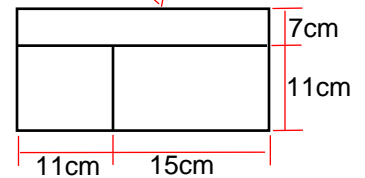

Pockets for monitor device.