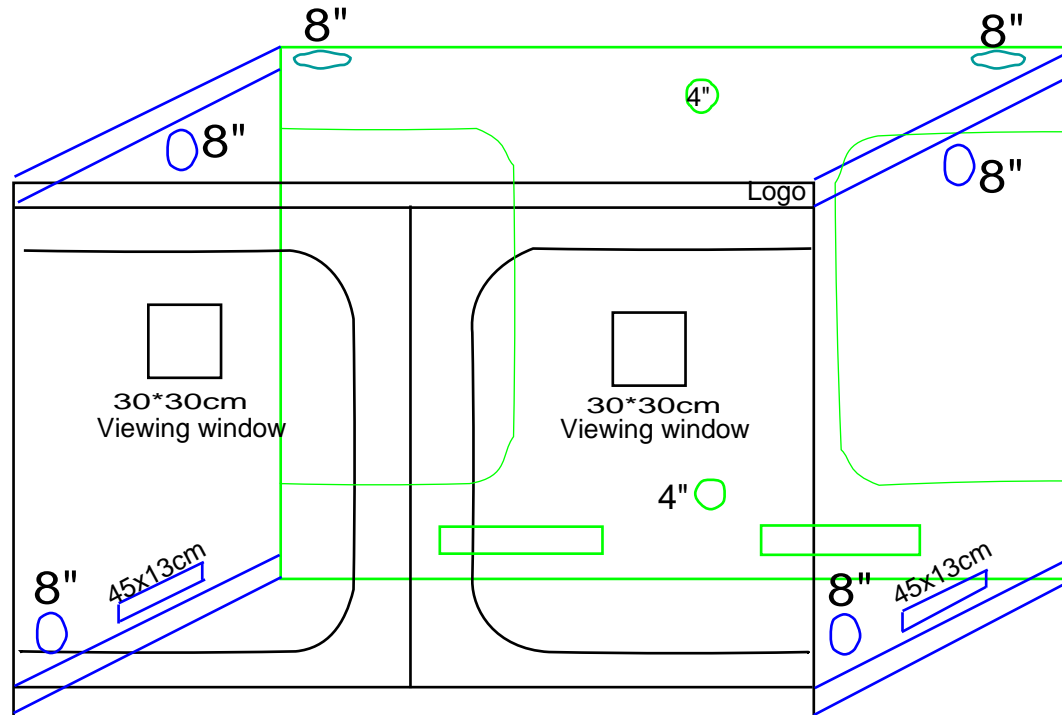

Item: Grow Tent-D-V style

Size: 300X300x200cm

120x120x80"

Item: Grow Tent-D-V style

Size: 90x50x160cm

36x20x64"

Item: Grow Tent-D-V style

Size: 120x60x150-180cm

48x24x60-72"

Item: Grow Tent-D style

Size: 240x120x200cm

96x48x80"

Item: Grow Tent-D-V style

Size: 300x150x200cm  
120x60x80"

Size:600x300x200-240cm

240x120x80-96"

# 2 in 1 grow tent

Tent Size: 90\*60\*150cm-3'x2'

Tent shell

Tent Frame

# 2 in 1 Grow Tent

Tent Size: 120x90x200cm-4'x3'

Tent shell

Tent Frame