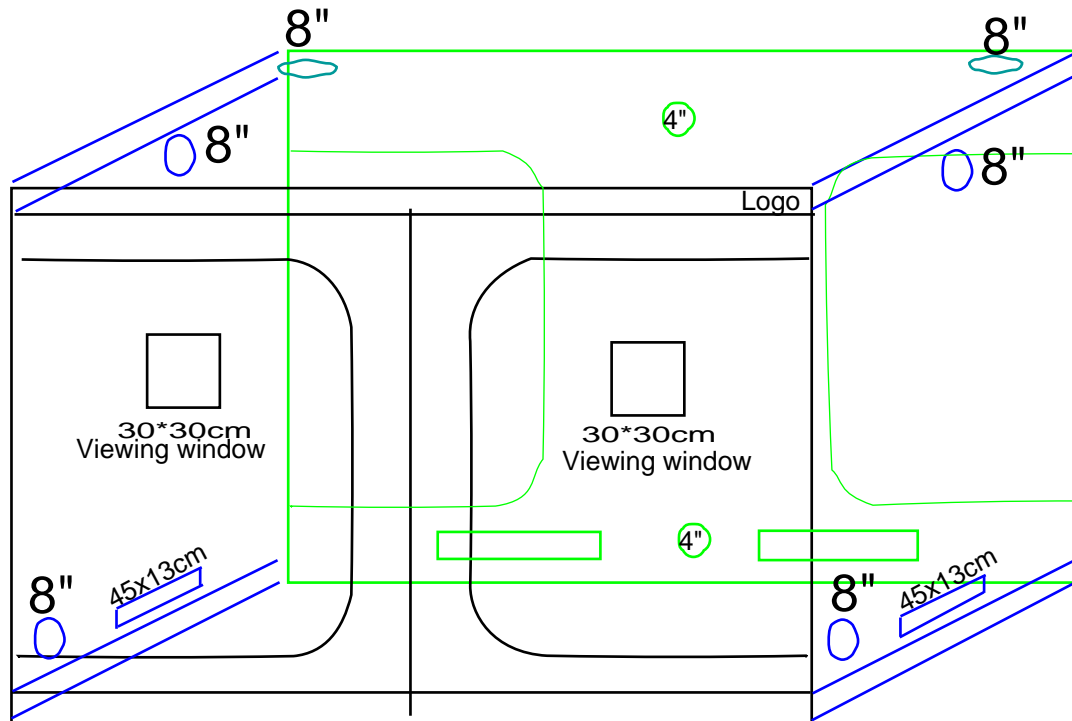

Item: Grow Tent-D-V style

Size: 300X300x200cm

120x120x80"

Item: Grow Tent-D-V style

Size: 90x50x160cm

36x20x64"

Item: Grow Tent-D-V style

Size: 120x60x150-180cm

48x24x60-72"

Item: Grow Tent-D style

Size: 240x120x200cm

96x48x80"

Item: Grow Tent-D-V style

Size: 300x150x200cm  
120x60x80"

Size:600x300x200-240cm

240x120x80-96"

# 2 in 1 grow tent

Tent Size: 90\*60\*150cm-3'x2'

Tent shell

Tent Frame

# 2 in 1 Grow Tent

Tent Size: 120x90x200cm-4'x3'

Tent shell

Tent Frame