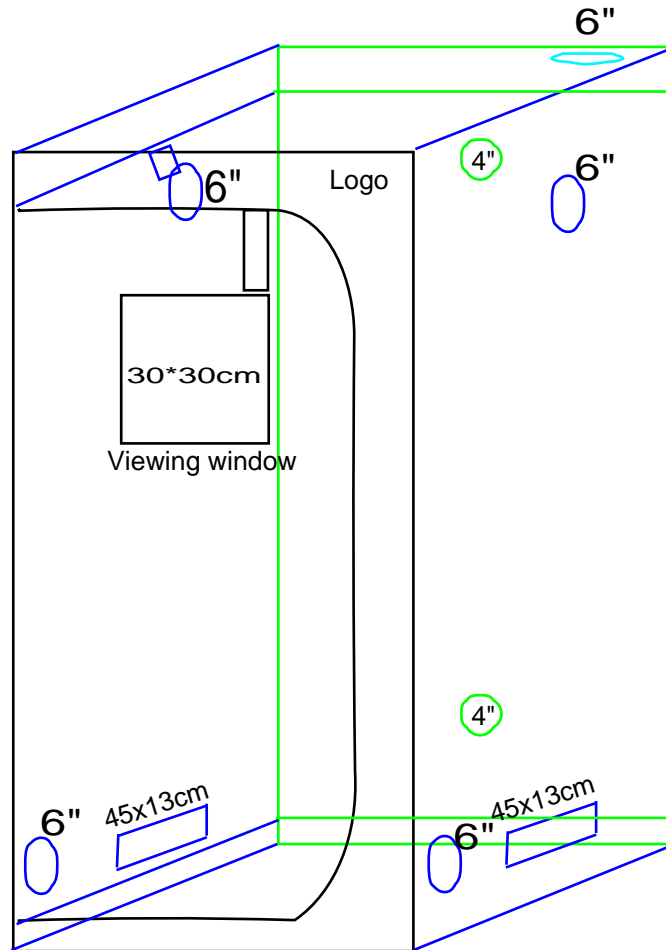

Item: Grow Tent-D-V style

Size: 40X40X160cm

Size:60x60x120-180cm

24x24x48-72"

Item: Grow Tent-D-V style

Size: 90x90x160-180cm

36x36x64-72"

Item: Grow Tent-D-V style

Size: 120x120x200cm

48x48x80"

Item: Grow Tent-D-V style

Size: 150x150x200cm

60x60x80"

Item: Grow Tent-D-V style

Size: 240x240x200cm

96x96x80"

Item: Grow Tent-D-V style

Size: 300X300x200cm

120x120x80"

Item: Grow Tent-D-V style

Size: 90x50x160cm

36x20x64"

Item: Grow Tent-D-V style

Size: 120x60x150-180cm

48x24x60-72"

Item: Grow Tent-D style

Size: 240x120x200cm

96x48x80"

Item: Grow Tent-D-V style

Size: 300x150x200cm  
120x60x80"

Size:600x300x200-240cm

240x120x80-96"