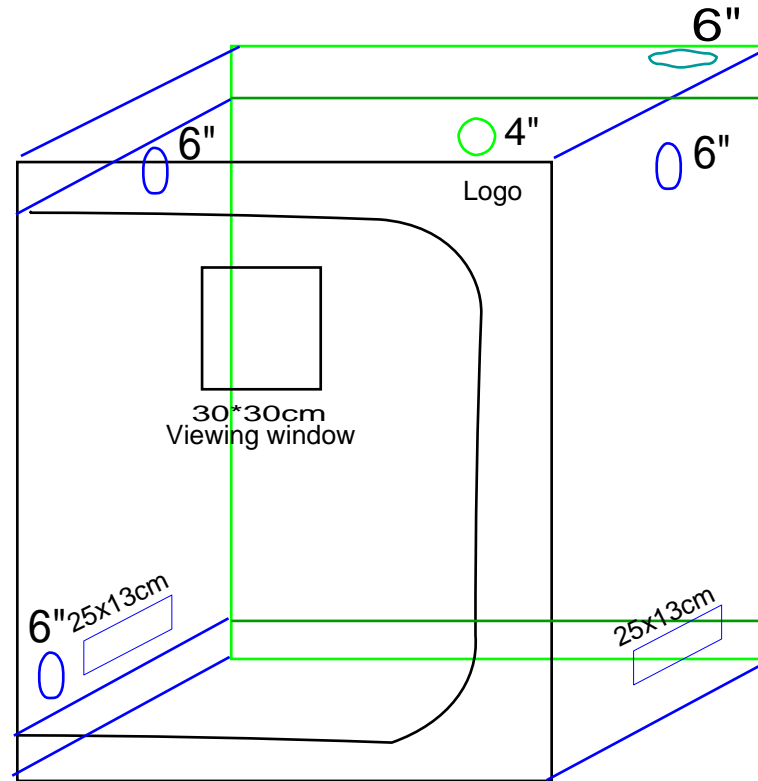

Item: Grow Tent-D-V style

Size: 300X300x200cm

120x120x80"

Item: Grow Tent-D-V style

Size: 90x50x160cm

36x20x64"

Item: Grow Tent-D-V style

Size: 120x60x150-180cm

48x24x60-72"

Item: Grow Tent-D style

Size: 240x120x200cm

96x48x80"

Item: Grow Tent-D-V style

Size: 300x150x200cm  
120x60x80"

Size:600x300x200-240cm

240x120x80-96"

# 2 in 1 grow tent

Tent Size: 90\*60\*150cm-3'x2'

Tent shell

Tent Frame

# 2 in 1 Grow Tent

Tent Size: 120x90x200cm-4'x3'

Tent shell

Tent Frame