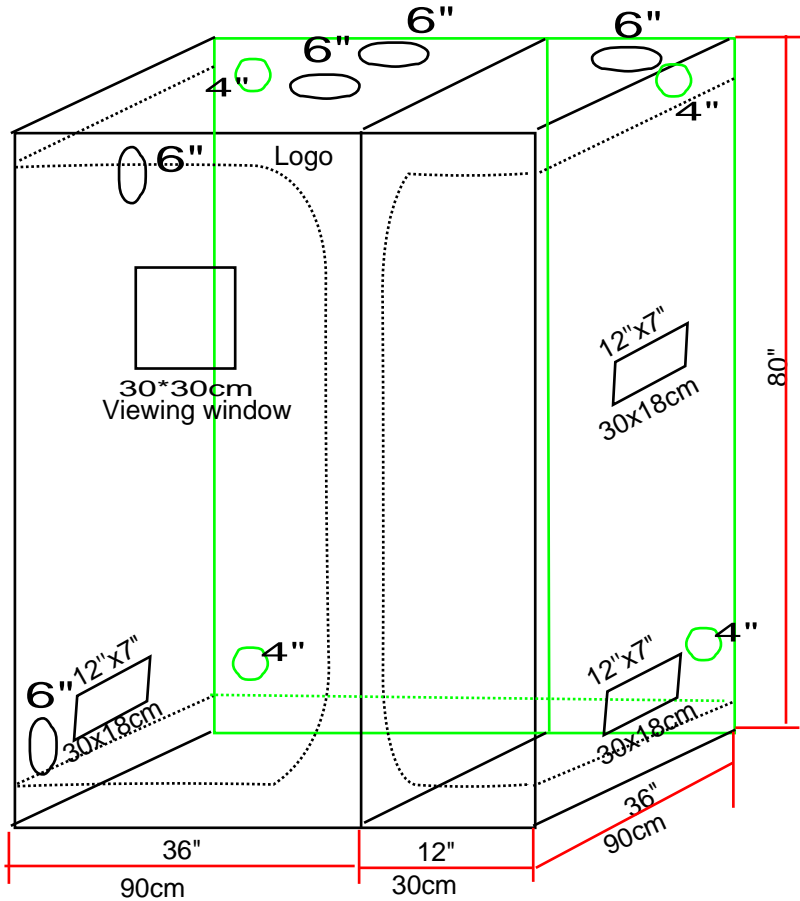

48x24x60-72"

Item: Grow Tent-D style

Size: 240x120x200cm

96x48x80"

Item: Grow Tent-D-V style

Size: 300x150x200cm  
120x60x80"

Size:600x300x200-240cm

240x120x80-96"

# 2 in 1 grow tent

Tent Size: 90\*60\*150cm-3'x2'

Tent shell

Tent Frame

# 2 in 1 Grow Tent

Tent Size: 120x90x200cm-4'x3'

Tent shell

Tent Frame

# 2 in 1 Grow Tent

Tent Size: 150x120x200cm -5'x4'

- 1 pcs
- 1 pcs
- 2 pcs