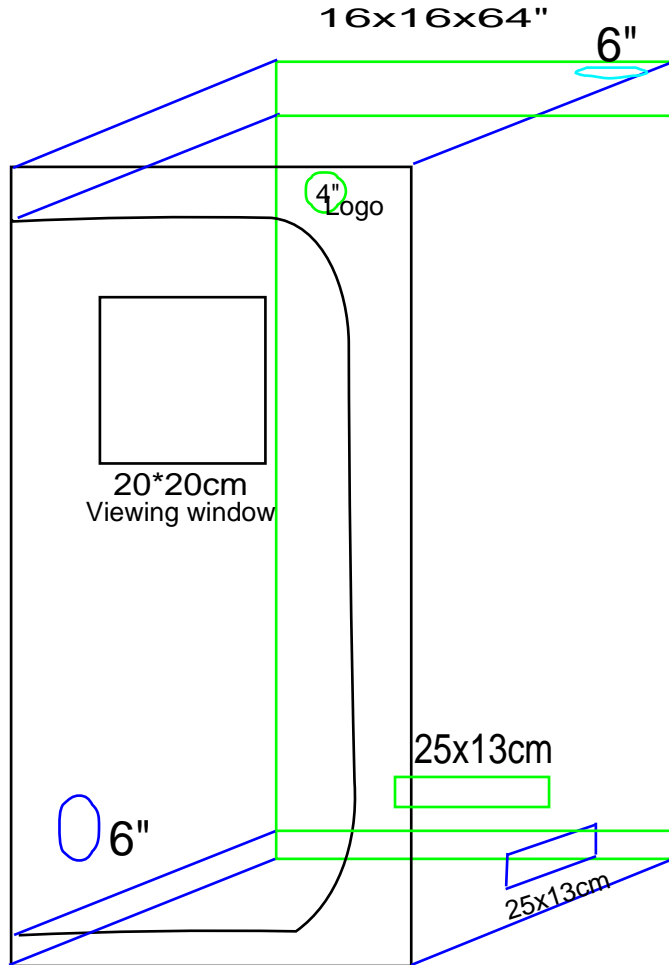

Item: Grow Tent-D-V style

Size: 40X40X160cm

Size:60x60x120-180cm

24x24x48-72"

Item: Grow Tent-D-V style

Size: 90x90x160-180cm

36x36x64-72"

Item: Grow Tent-D-V style

Size: 120x120x200cm

48x48x80"

Item: Grow Tent-D-V style

Size: 150x150x200cm

60x60x80"

Item: Grow Tent-D-V style

Size: 240x240x200cm

96x96x80"

# 2 in 1 grow tent

Tent Size: 90\*60\*150cm-3'x2'

Tent shell

Tent Frame

# 2 in 1 Grow Tent

Tent Size: 120x90x200cm-4'x3'

Tent shell

Tent Frame