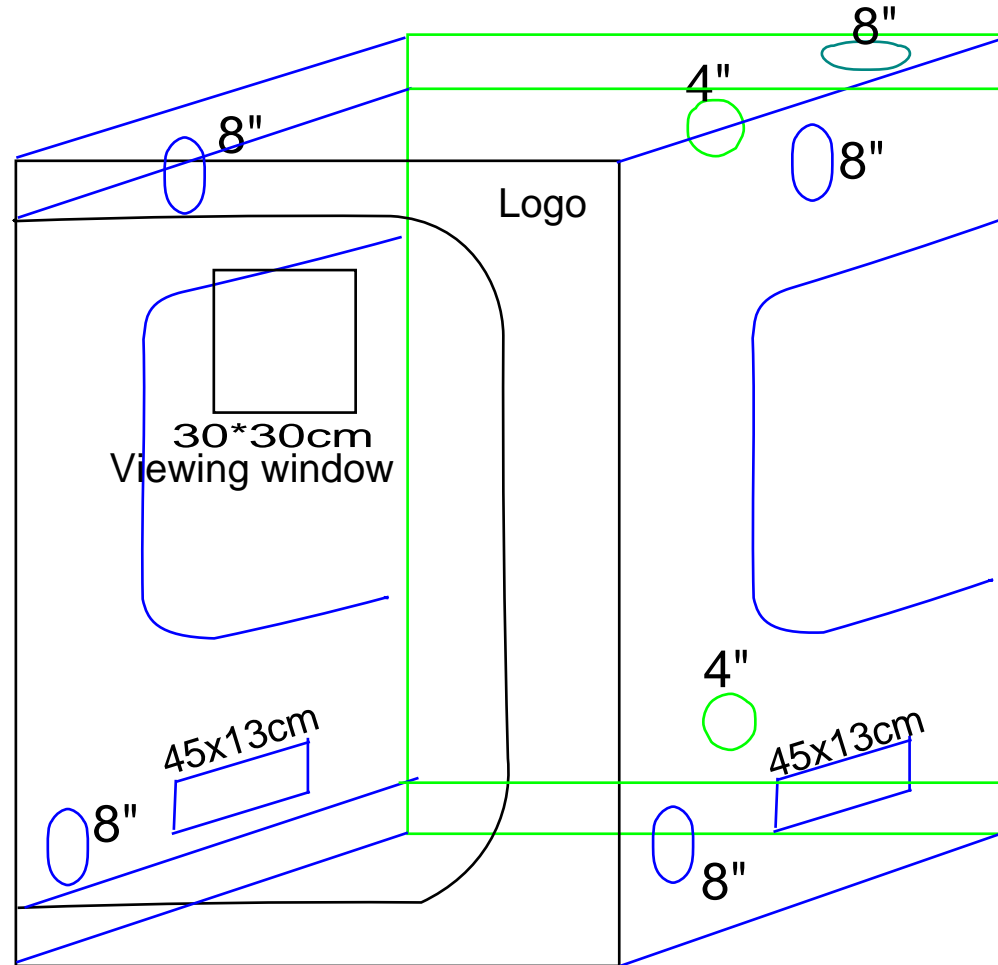

Item: Grow Tent-D-V style

Size: 40X40X160cm

Size:60x60x120-180cm

24x24x48-72"

Item: Grow Tent-D-V style

Size: 90x90x160-180cm

36x36x64-72"

Item: Grow Tent-D-V style

Size: 120x120x200cm

48x48x80"

Item: Grow Tent-D-V style

Size: 150x150x200cm

60x60x80"

Item: Grow Tent-D-V style

Size: 240x240x200cm

96x96x80"

Item: Grow Tent-D-V style

Size: 300X300x200cm

120x120x80"

Item: Grow Tent-D-V style

Size: 90x50x160cm

36x20x64"

Item: Grow Tent-D-V style

Size: 120x60x150-180cm

48x24x60-72"

Item: Grow Tent-D style

Size: 240x120x200cm

96x48x80"

Item: Grow Tent-D-V style

Size: 300x150x200cm  
120x60x80"

Size:600x300x200-240cm

240x120x80-96"