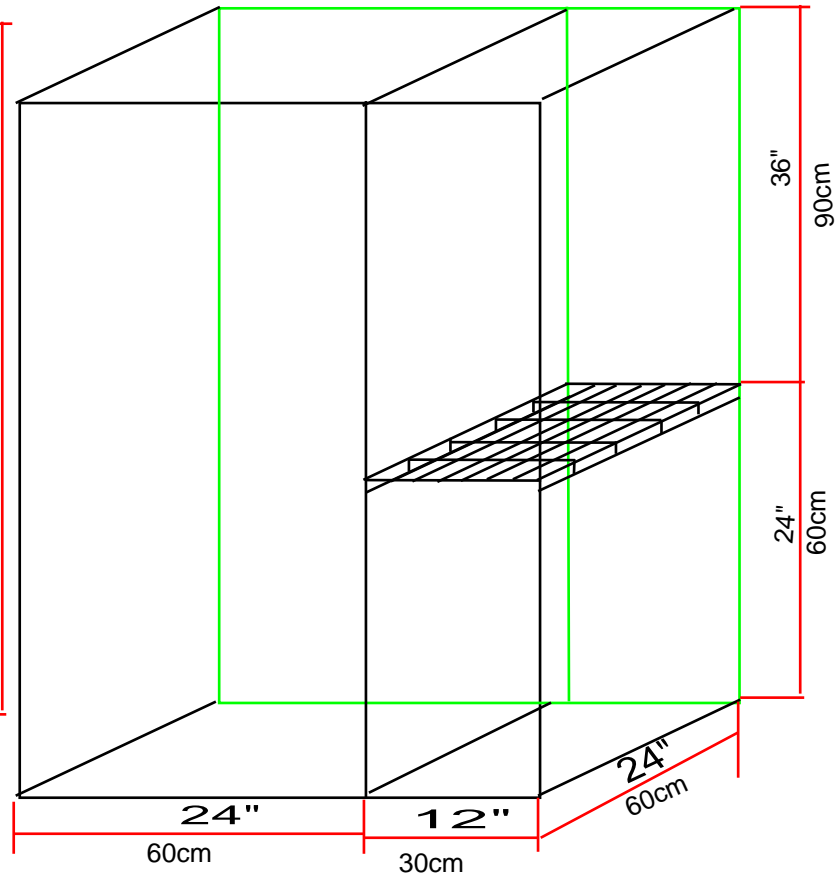

Item: Grow Tent-D-V style

Size: 40X40X160cm

Size:60x60x120-180cm

24x24x48-72"

Item: Grow Tent-D-V style

Size: 90x90x160-180cm

36x36x64-72"

Item: Grow Tent-D-V style

48x24x60-72"

Item: Grow Tent-D style

Size: 240x120x200cm

96x48x80"

Item: Grow Tent-D-V style

Size: 300x150x200cm  
120x60x80"

Size:600x300x200-240cm

240x120x80-96"

# 2 in 1 grow tent

Tent Size: 90\*60\*150cm-3'x2'

Tent shell

Tent Frame

# 2 in 1 Grow Tent

Tent Size: 120x90x200cm-4'x3'

Tent shell

Tent Frame