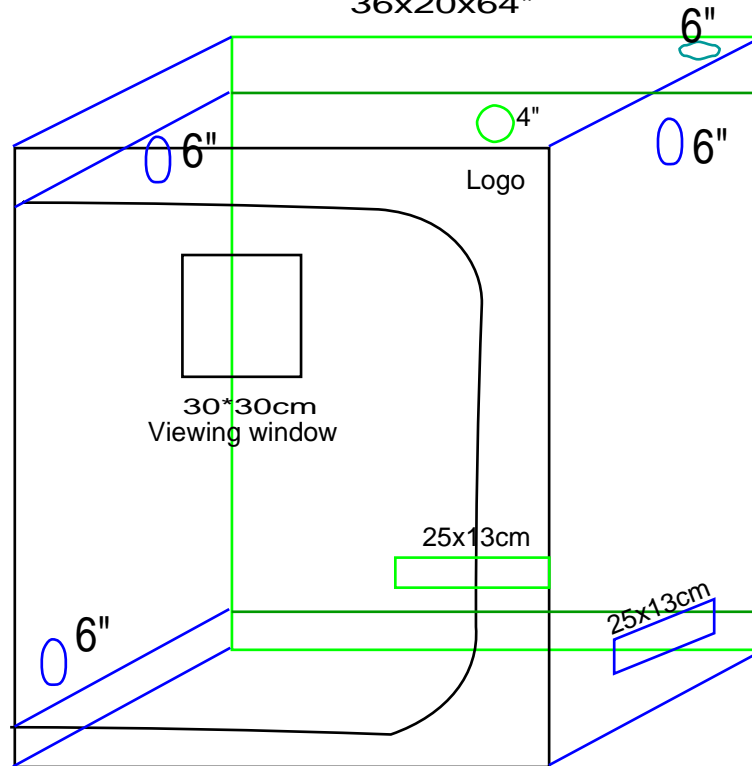

Item: Grow Tent-D-V style

Size: 300X300x200cm

120x120x80"

Item: Grow Tent-D-V style

Size: 90x50x160cm

36x20x64"

Item: Grow Tent-D-V style

Size: 120x60x150-180cm

48x24x60-72"

Item: Grow Tent-D style

Size: 240x120x200cm

96x48x80"

Item: Grow Tent-D-V style

Size: 300x150x200cm  
120x60x80"

Size:600x300x200-240cm

240x120x80-96"

# 2 in 1 grow tent

Tent Size: 90\*60\*150cm-3'x2'

Tent shell

Tent Frame

# 2 in 1 Grow Tent

Tent Size: 120x90x200cm-4'x3'

Tent shell

Tent Frame