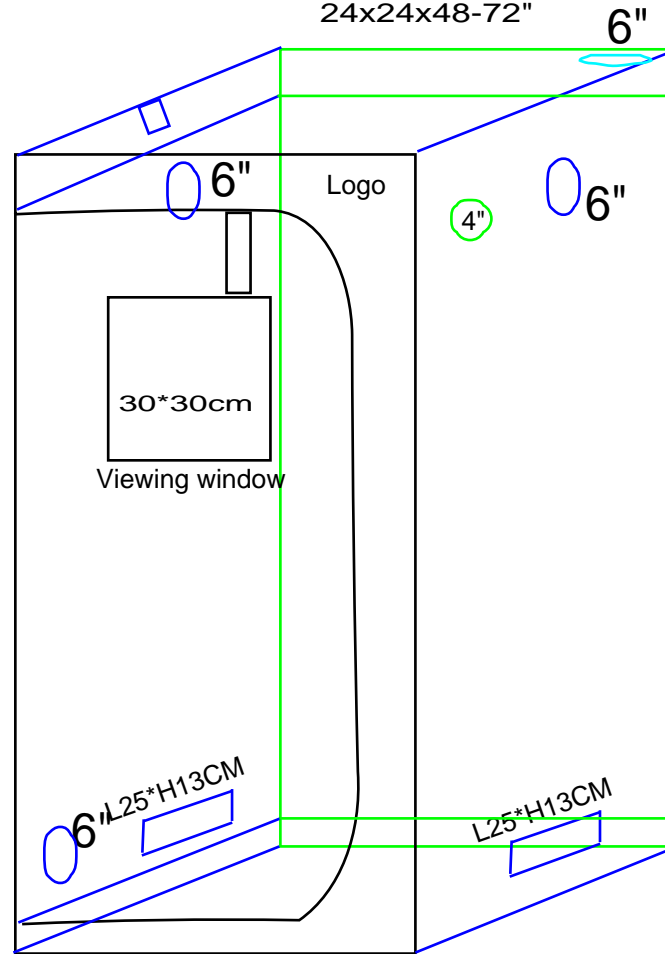

Item: Grow Tent-D-V style

Size: 40X40X160cm

Size:60x60x120-180cm

24x24x48-72"

Item: Grow Tent-D-V style

Size: 90x90x160-180cm

36x36x64-72"

Item: Grow Tent-D-V style

Size: 120x120x200cm

48x48x80"

Item: Grow Tent-D-V style

Size: 150x150x200cm

60x60x80"

Item: Grow Tent-D-V style

Size: 240x240x200cm

96x96x80"

48x24x60-72"

Item: Grow Tent-D style

Size: 240x120x200cm

96x48x80"

Item: Grow Tent-D-V style

Size: 300x150x200cm  
120x60x80"

Size:600x300x200-240cm

240x120x80-96"

# 2 in 1 grow tent

Tent Size: 90\*60\*150cm-3'x2'

Tent shell

Tent Frame