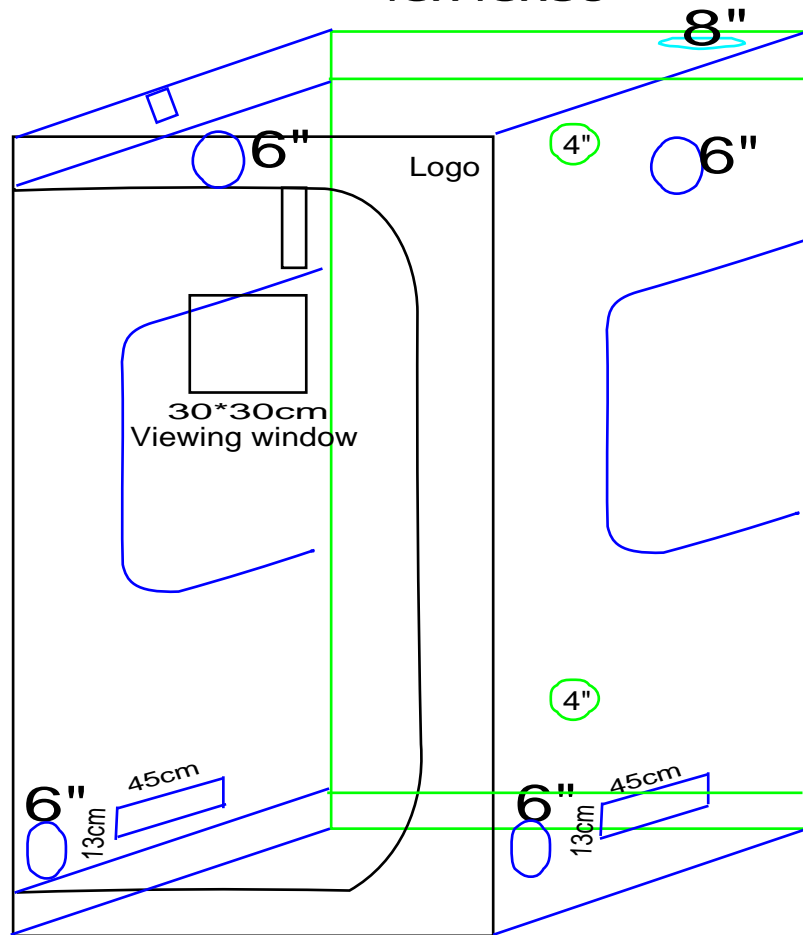

Item: Grow Tent-D-V style

Size: 40X40X160cm

Size:60x60x120-180cm

24x24x48-72"

Item: Grow Tent-D-V style

Size: 90x90x160-180cm

36x36x64-72"

Item: Grow Tent-D-V style

Size: 120x120x200cm

48x48x80"

Item: Grow Tent-D-V style

Size: 150x150x200cm

60x60x80"

Item: Grow Tent-D-V style

Size: 240x240x200cm

96x96x80"

Item: Grow Tent-D-V style

Size: 300X300x200cm

120x120x80"

Item: Grow Tent-D-V style

Size: 90x50x160cm

36x20x64"

Item: Grow Tent-D-V style

Size: 120x60x150-180cm

48x24x60-72"

Item: Grow Tent-D style

Size: 240x120x200cm

96x48x80"

Item: Grow Tent-D-V style

Size: 300x150x200cm  
120x60x80"

Size:600x300x200-240cm

240x120x80-96"