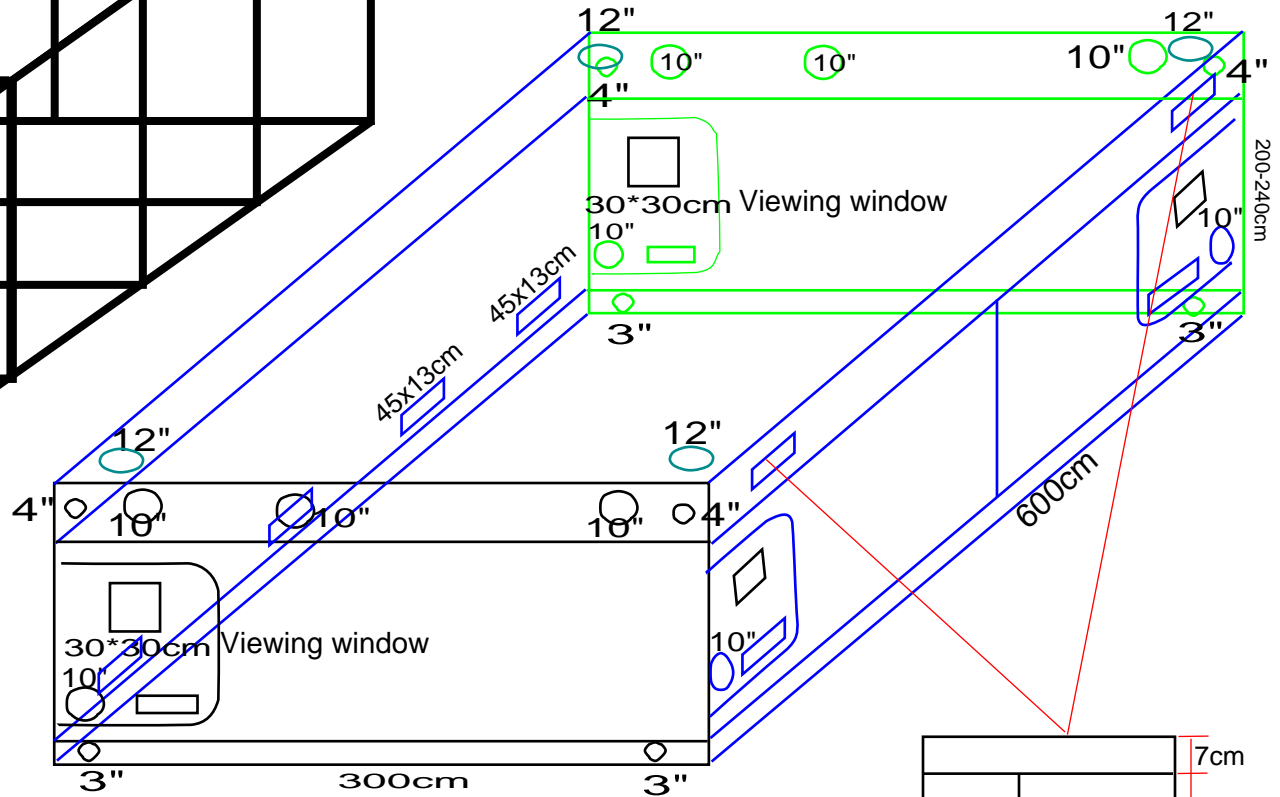

Size:600x300x200-240cm

240x120x80-96"

Tent Frame

Tent Shell