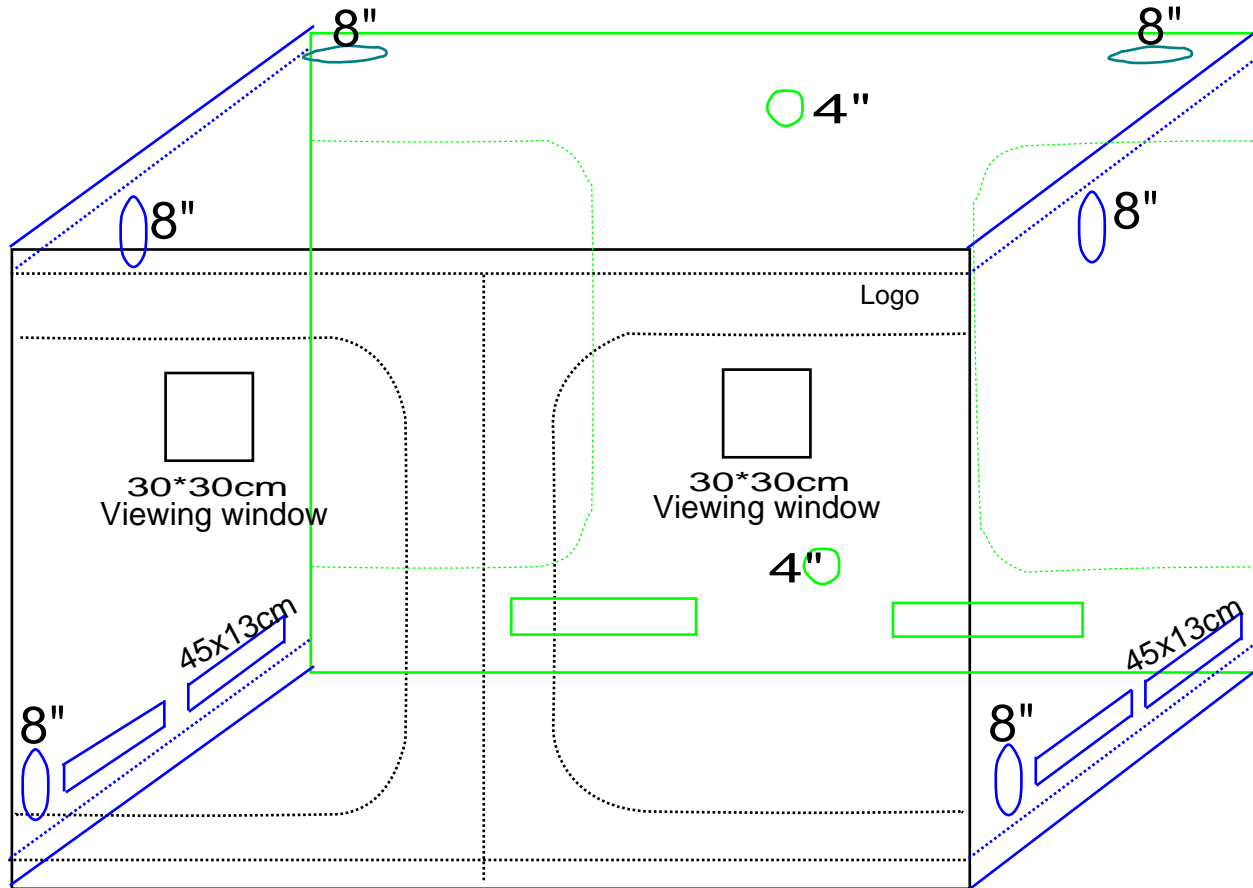

Item: Grow Tent-D-V style

Size: 40X40X160cm

Size:60x60x120-180cm

24x24x48-72"

Item: Grow Tent-D-V style

Size: 90x90x160-180cm

36x36x64-72"

Item: Grow Tent-D-V style

Size: 120x120x200cm

48x48x80"

Item: Grow Tent-D-V style

Size: 150x150x200cm

60x60x80"

Item: Grow Tent-D-V style

Size: 240x240x200cm

96x96x80"

Item: Grow Tent-D-V style

Size: 300X300x200cm

120x120x80"

Item: Grow Tent-D-V style

Size: 90x50x160cm

36x20x64"

Item: Grow Tent-D-V style

Size: 120x60x150-180cm

48x24x60-72"

Item: Grow Tent-D style

Size: 240x120x200cm

96x48x80"

Item: Grow Tent-D-V style

Size: 300x150x200cm  
120x60x80"

Size:600x300x200-240cm

240x120x80-96"