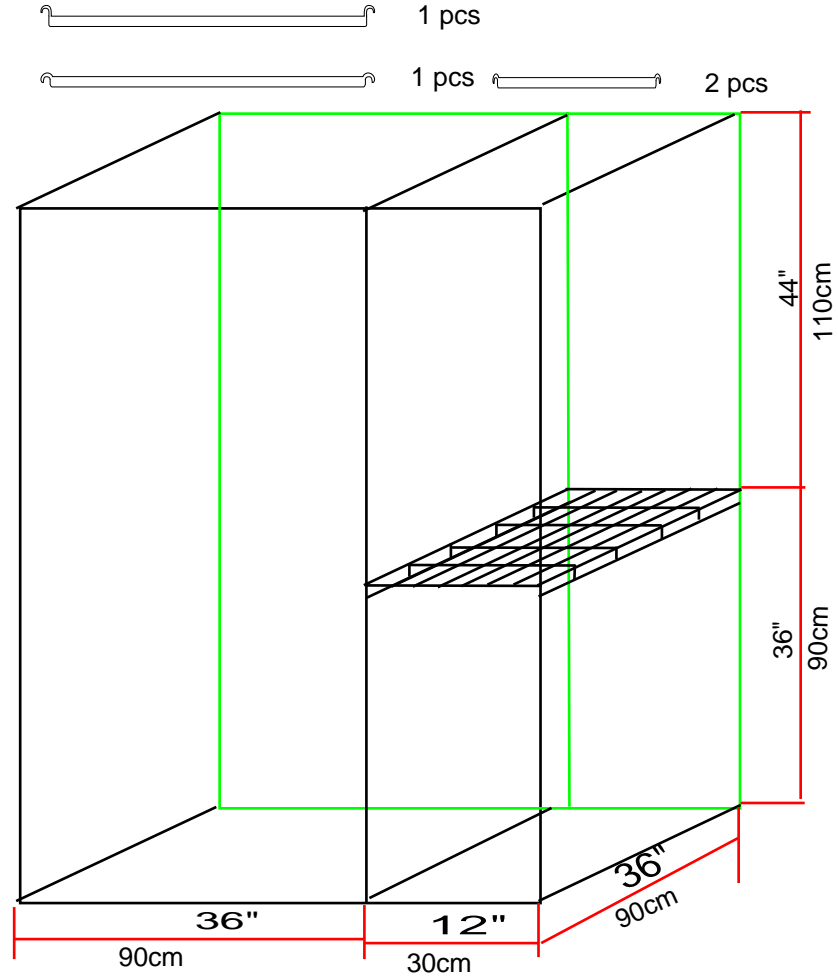

Item: Grow Tent-D-V style

Size: 40X40X160cm

Size:60x60x120-180cm

24x24x48-72"

Item: Grow Tent-D-V style

Size: 90x90x160-180cm

36x36x64-72"

Item: Grow Tent-D-V style

48x24x60-72"

Item: Grow Tent-D style

Size: 240x120x200cm

96x48x80"

Item: Grow Tent-D-V style

Size: 300x150x200cm  
120x60x80"

Size:600x300x200-240cm

240x120x80-96"

# 2 in 1 grow tent

Tent Size: 90\*60\*150cm-3'x2'

Tent shell

Tent Frame

# 2 in 1 Grow Tent

Tent Size: 120x90x200cm-4'x3'

Tent shell

Tent Frame