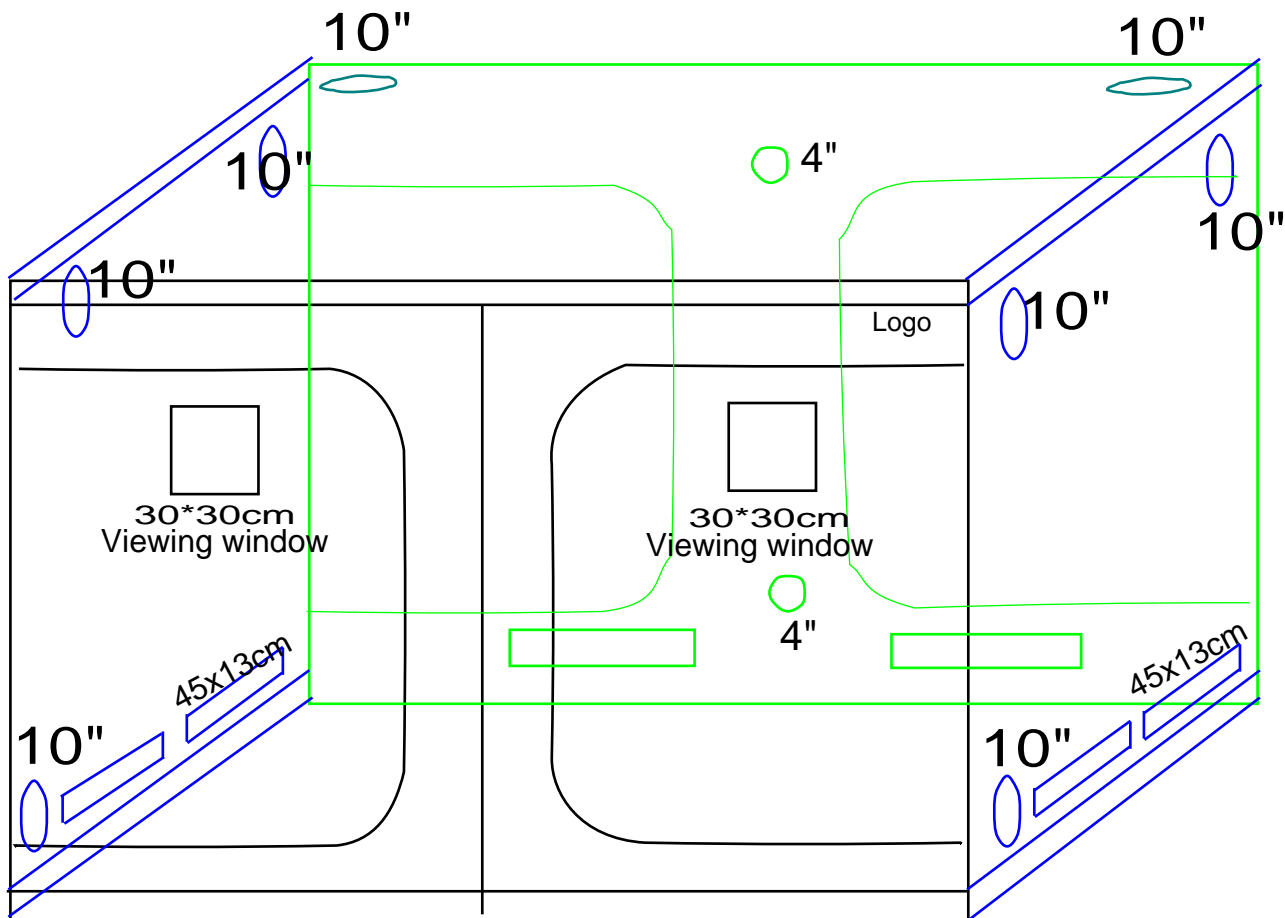

Item: Grow Tent-D-V style

Size: 40X40X160cm

Size:60x60x120-180cm

24x24x48-72"

Item: Grow Tent-D-V style

Size: 90x90x160-180cm

36x36x64-72"

Item: Grow Tent-D-V style

Size: 120x120x200cm

48x48x80"

Item: Grow Tent-D-V style

Size: 150x150x200cm

60x60x80"

Item: Grow Tent-D-V style

Size: 240x240x200cm

96x96x80"

Item: Grow Tent-D-V style

Size: 300X300x200cm

120x120x80"

Item: Grow Tent-D-V style

Size: 90x50x160cm

36x20x64"

Item: Grow Tent-D-V style

Size: 120x60x150-180cm

48x24x60-72"

Item: Grow Tent-D style

Size: 240x120x200cm

96x48x80"

Item: Grow Tent-D-V style

Size: 300x150x200cm  
120x60x80"

Size:600x300x200-240cm

240x120x80-96"