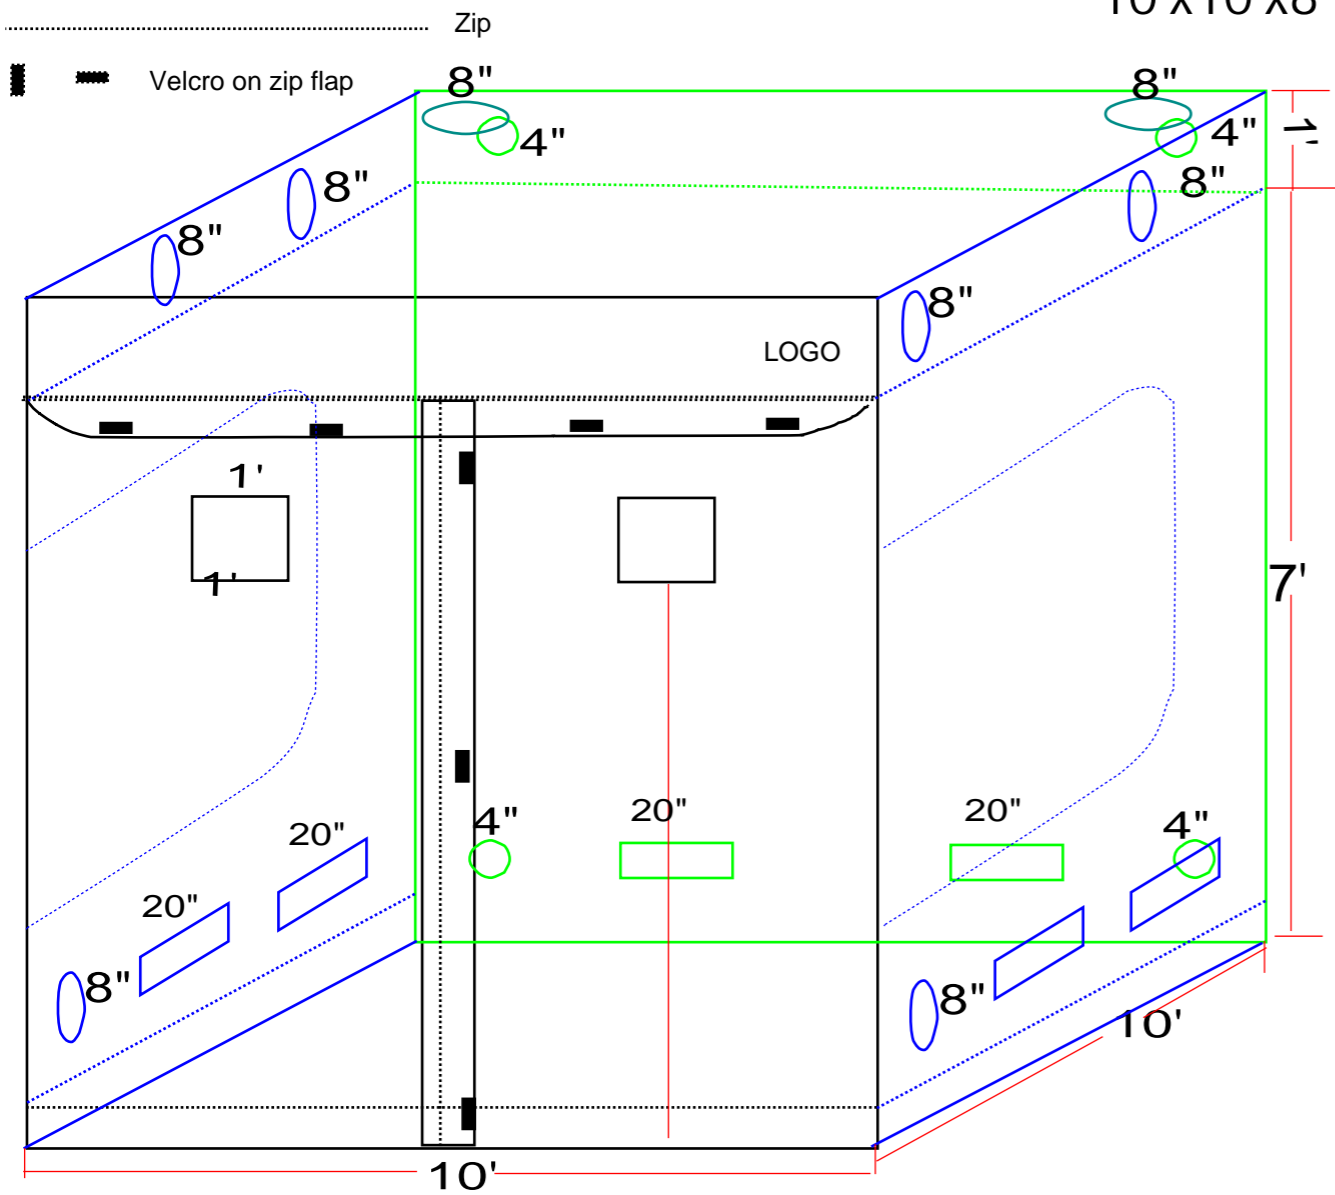

75x75x180cm
2.5'x2.5'x6'

75x120x210cm
2.5'x4'x7'

..... Zip

  Velcro on zip flap

Deep Bars :1 pcs Shallow Bars : 1 pcs

75x180x210cm

2.5'x6'x7'

Zip

120x300x240cm

4'x10'x8'

Zip

Velcro on zip flap

120x360x240cm

4'x12'x8'

..... Zip
███ Velcro on zip flap

150x150x240cm

5'x5'x8'

..... Zip

▬▬▬ Velcro on zip flap

150x300x240cm

5'x10'x8'

Zip

Velcro on zip flap

150x450x240cm
5'x15'x8'

..... Zip
■ ■ ■ ■ ■ Velcro on zip flap

..... Zip
███ Velcro on zip flap

300x300x240cm
10'x10'x8'

300x600x240cm

10'x15'x8'

..... Zip
■ ■ ■ ■ Velcro on zip flap