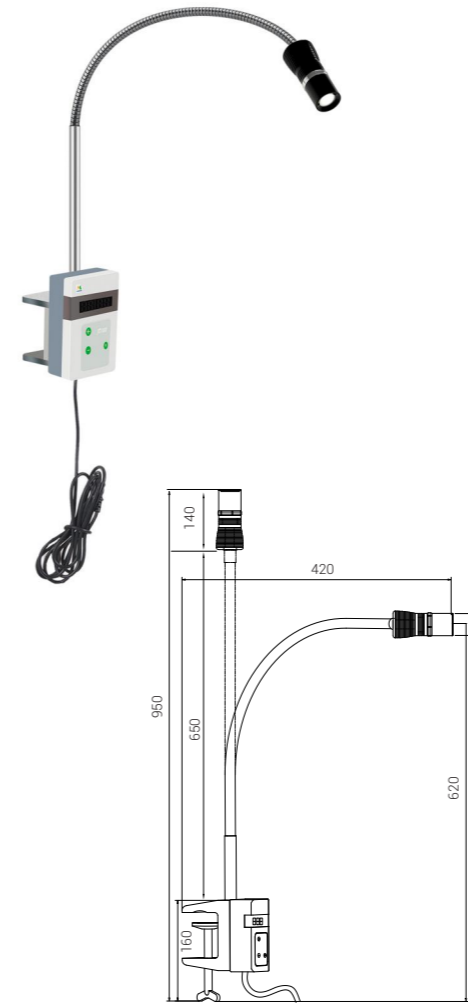

Examination Lights

Gooseneck Arm / Clip On

Drawing Dimension Measurement: (mm)