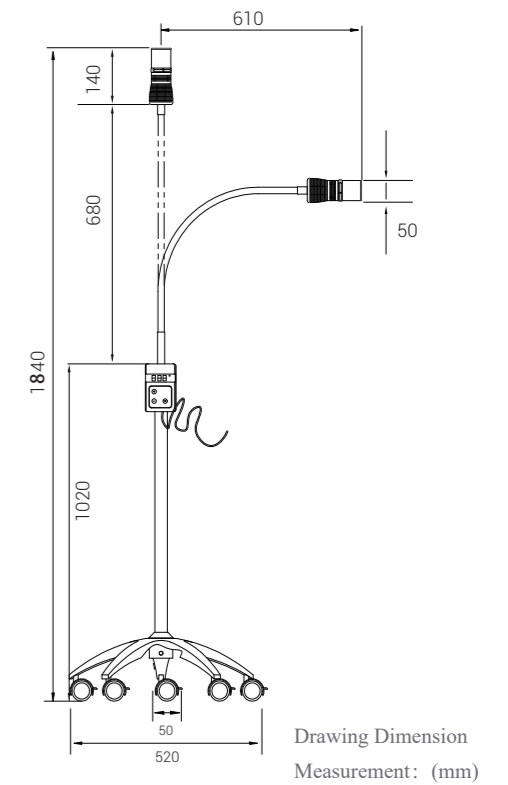

Examination Lights

Gooseneck Arm / Portable