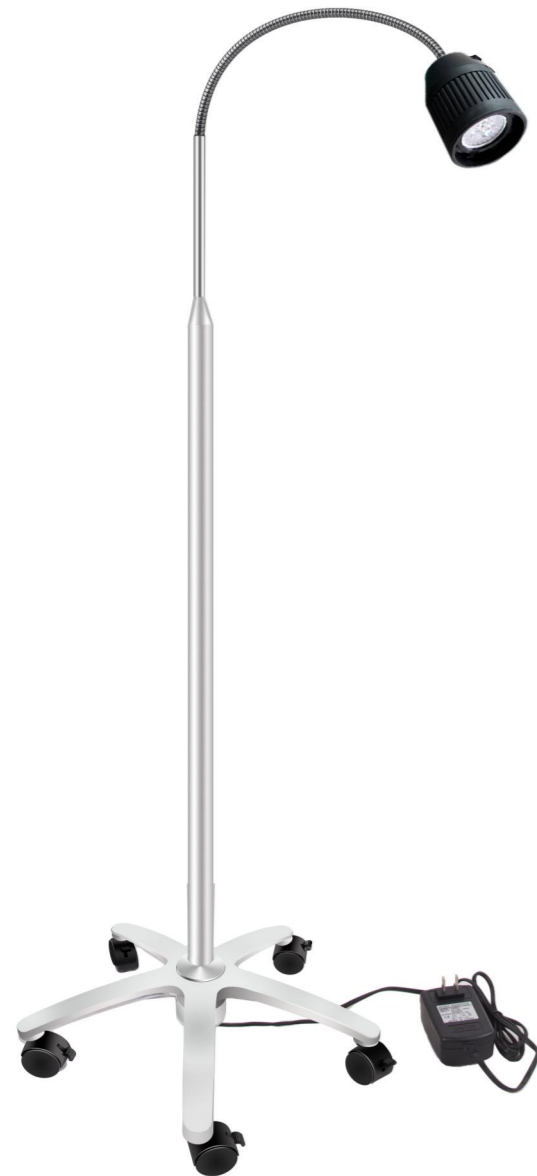

### TECHNICAL DATA SHEET

Working Voltage	95-245V, 50/60HZ
Lamp Power	15W
Light Intensity At 30CM	90,000Lux Max
Light Intensity At 50CM	60,000Lux Max
Light Intensity At 100CM	30,000Lux Max
Light Field Diameter @ 30CM	Φ 10cm
Light Field Diameter @ 50CM	Φ 19cm
Light Field Diameter @ 100CM	Φ 35cm
LED Quantity	7PCS
Color Temperature	4,300K
Color Rendering Index	≥90
LED Life Span	50,000Hrs
Stand Height Maximum	1,815MM
Gooseneck Arm	570MM
Light Head Diameter	110*100MM
Switch On / Off	Lamp Head
Main Material	Stainless Steel + Plastic
Battery Back Up Optional	2hrs
Heavy Duty Lamp Base	520*520*100MM
5 Castors With Brake	

### TECHNICAL DATA SHEET

Working Voltage	95-245V, 50/60HZ
Lamp Power	15W
Light Intensity At 30CM	90,000Lux Max
Light Intensity At 50CM	60,000Lux Max
Light Intensity At 100CM	30,000Lux Max
Light Field Diameter @ 30CM	Φ 10cm
Light Field Diameter @ 50CM	Φ 19cm
Light Field Diameter @ 100CM	Φ 35cm
LED Quantity	7PCS
Color Temperature	4,300K
Color Rendering Index	≥90
LED Life Span	50,000Hrs
Stand Height Maximum	1,815MM
Gooseneck Arm	570MM
Light Head Diameter	110*100MM
Switch On / Off	Knob Switch / Lamp Head
Main Material	Stainless Steel + Plastic
Battery Back Up Optional	2hrs
Heavy Duty Lamp Base	520*520*100MM
5 Castors With Brake	

## JD1500 LED

### TECHNICAL DATA SHEET

Working Voltage	95-245V, 50/60HZ
Lamp Power	3W
Light Intensity	30,000Lux In Maximum
Light Field Diameter @ 30CM	Φ 15cm
Light Field Diameter @ 50CM	Φ 22cm
Light Source	LED
Color Temperature	4,500 - 5,500K
Color Rendering Index	≥96
LED Life Time	50,000hrs
Number Of Led	3pcs
Mounting Type	Portable / 5 wheels with brakes
Stand Height Maximum	1765MM
Gooseneck Arm	715MM
Light Head Diameter	100*77MM
Switch On / Off	On Lamp Head
Main Material	Aluminum