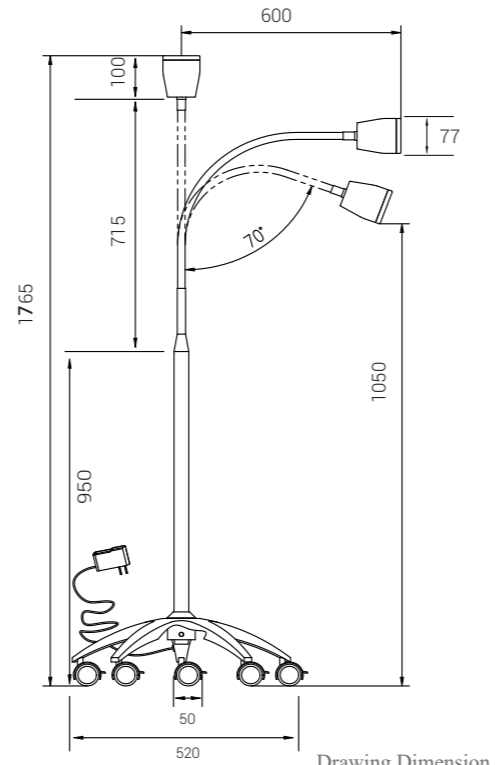

JD1500 LED

Examination Lights

Gooseneck Arm / Portable

Drawing Dimension Measurement: (mm)