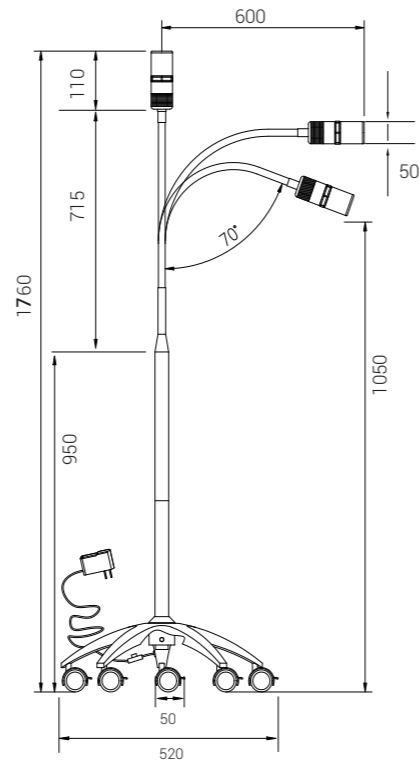

JD1100L

Examination Lights

Gooseneck Arm / Portable

Drawing Dimension Measurement: (mm)