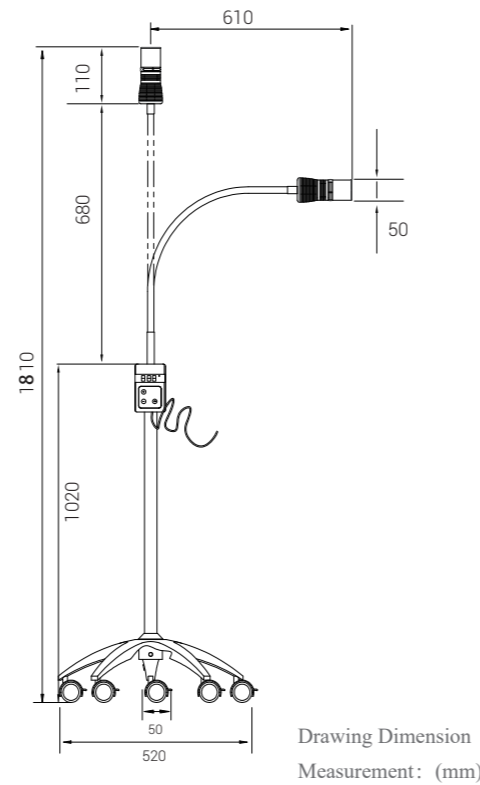

JD1200L

Examination Lights

Gooseneck Arm / Portable