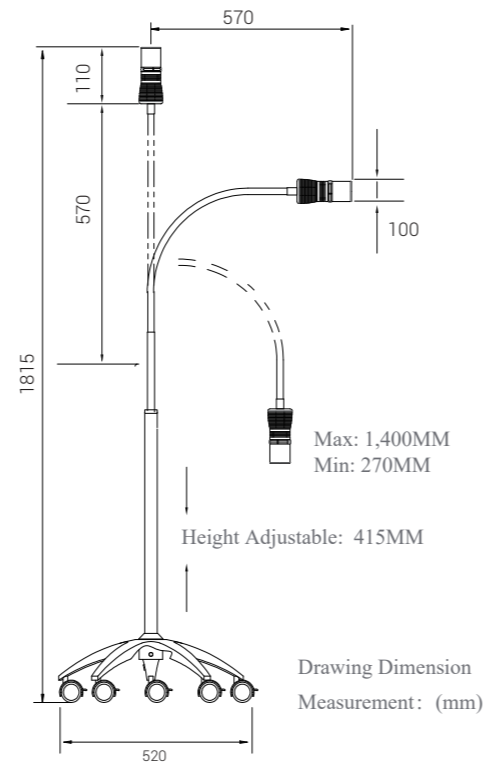

### TECHNICAL DATA SHEET

Working Voltage	95-245V, 50/60HZ
Lamp Power	15W
Light Intensity At 30CM	90,000Lux Max
Light Intensity At 50CM	60,000Lux Max
Light Intensity At 100CM	30,000Lux Max
Light Field Diameter @ 30CM	Φ 10cm
Light Field Diameter @ 50CM	Φ 19cm
Light Field Diameter @ 100CM	Φ 35cm
LED Quantity	7PCS
Color Temperature	4,300K
Color Rendering Index	≥90
LED Life Span	50,000Hrs
Stand Height Maximum	1,815MM
Gooseneck Arm	570MM
Light Head Diameter	110*100MM
Switch On / Off	Lamp Head
Main Material	Stainless Steel + Plastic
Battery Back Up Optional	2hrs
Heavy Duty Lamp Base	520*520*100MM
5 Castors With Brake	

### TECHNICAL DATA SHEET

Working Voltage	95-245V, 50/60HZ
Lamp Power	15W
Light Intensity At 30CM	90,000Lux Max
Light Intensity At 50CM	60,000Lux Max
Light Intensity At 100CM	30,000Lux Max
Light Field Diameter @ 30CM	Φ 10cm
Light Field Diameter @ 50CM	Φ 19cm
Light Field Diameter @ 100CM	Φ 35cm
LED Quantity	7PCS
Color Temperature	4,300K
Color Rendering Index	≥90
LED Life Span	50,000Hrs
Stand Height Maximum	1,815MM
Gooseneck Arm	570MM
Light Head Diameter	110*100MM
Switch On / Off	Knob Switch / Lamp Head
Main Material	Stainless Steel + Plastic
Battery Back Up Optional	2hrs
Heavy Duty Lamp Base	520*520*100MM
5 Castors With Brake	