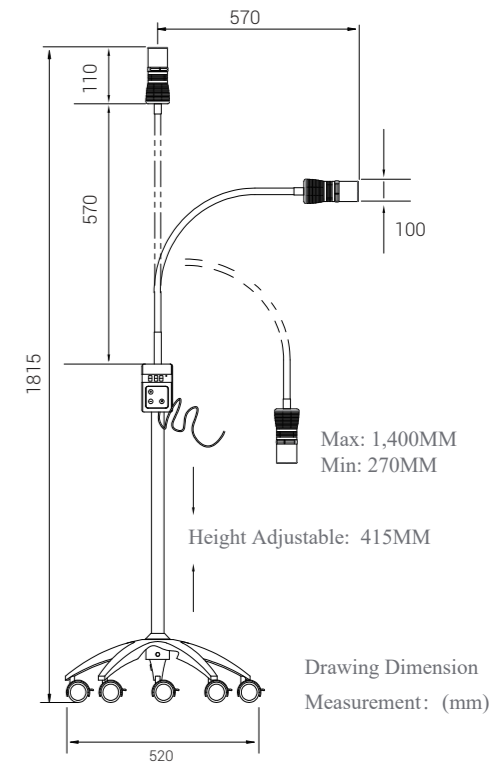

JD1000L DIMMABLE

Examination Lights

Gooseneck Arm / Portable

TECHNICAL DATA SHEET

Working Voltage	95-245V, 50/60HZ
Lamp Power	15W
Light Intensity At 30CM	90,000Lux Max
Light Intensity At 50CM	60,000Lux Max
Light Intensity At 100CM	30,000Lux Max
Light Field Diameter @ 30CM	Φ 10cm
Light Field Diameter @ 50CM	Φ 19cm
Light Field Diameter @ 100CM	Φ 35cm
LED Quantity	7PCS
Color Temperature	4,300K
Color Rendering Index	≥90
LED Life Span	50,000Hrs
Stand Height Maximum	1,815MM
Gooseneck Arm	570MM
Light Head Diameter	110*100MM
Switch On / Off	Knob Switch / Lamp Head
Main Material	Stainless Steel + Plastic
Battery Back Up Optional	2hrs
Heavy Duty Lamp Base	520*520*100MM
5 Castors With Brake