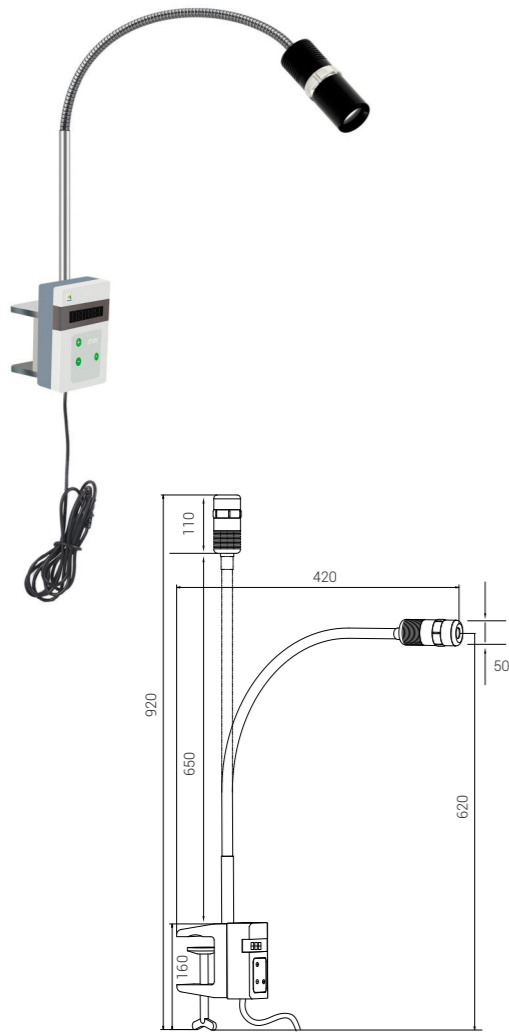

JD1200J

Examination Lights

Gooseneck Arm / Clip On

Drawing Dimension Measurement: (mm)