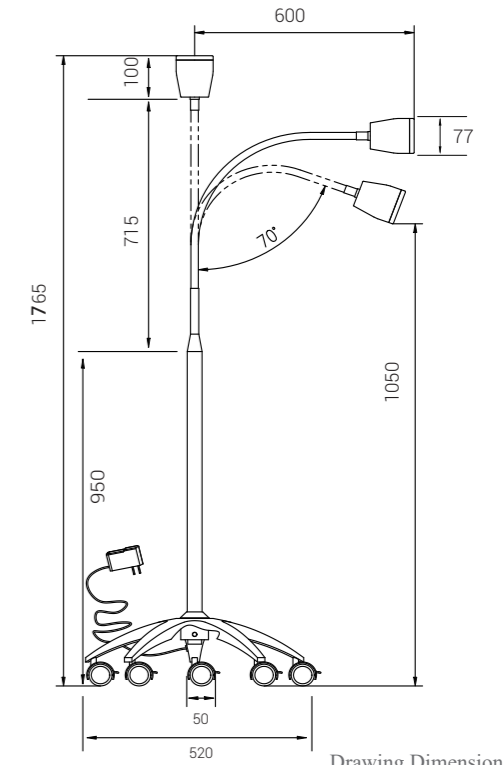

JD1500 HALOGEN

Examination Lights

Gooseneck Arm / Portable

Drawing Dimension Measurement: (mm)