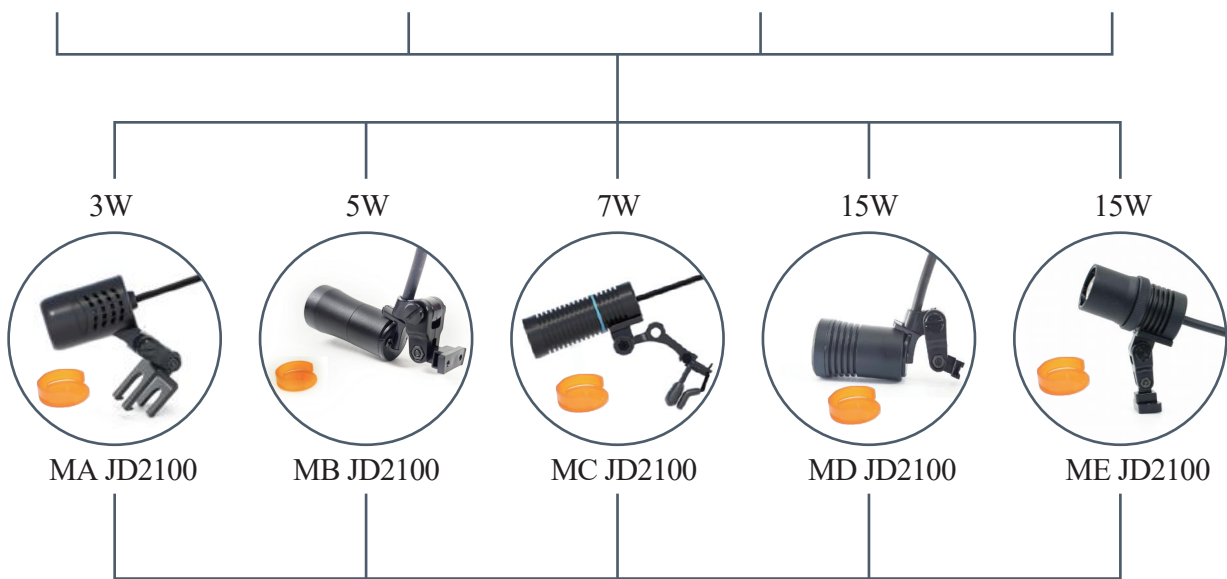

Model: ME JD2100
15w LED Headlight

Specifications:

Battery			
Series No.	YMJU09-B	YMJU09-E	YMJU09-C
Working hours	4 hrs	6 hrs	10 hrs
Working Voltage	DC 3.7V		
Bulb Life	50000hrs		
Power	15W		
Color Temperature	5000±500K (with yellow filter, optional)		
Charging Interface	USB/Type-C		
Adapter Voltage	100-240V AC 50/60HZ		
Lamp Head Weight	12g		
Light Intensity	150000Lux		
Facula Diameter at 42cm	95 mm		
Brightness Adjustable	Yes		
Spot Size Adjustable	Yes		

CLIP-ON LIGHT

Battery type

NANCHANG MICARE MEDICAL EQUIPMENT CO.,LTD.

Web: www.micare-med.com ; www.ledoperatinglamp.com

Email: info@micare.cn

Add: Yaohu West 5th Road, Hi-Tech Zone, Nanchang, Jiangxi, China