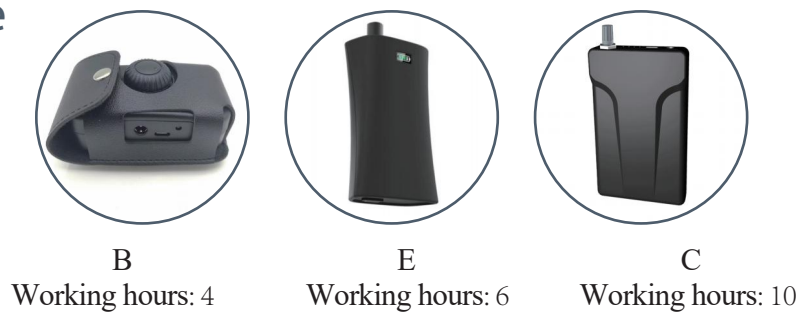

CLIP-ON LIGHT

Battery type

NANCHANG MICARE MEDICAL EQUIPMENT CO.,LTD.

Web: www.micare-med.com ; www.ledoperatinglamp.com

Email: info@micare.cn

Add: Yaohu West 5th Road, Hi-Tech Zone, Nanchang, Jiangxi, China