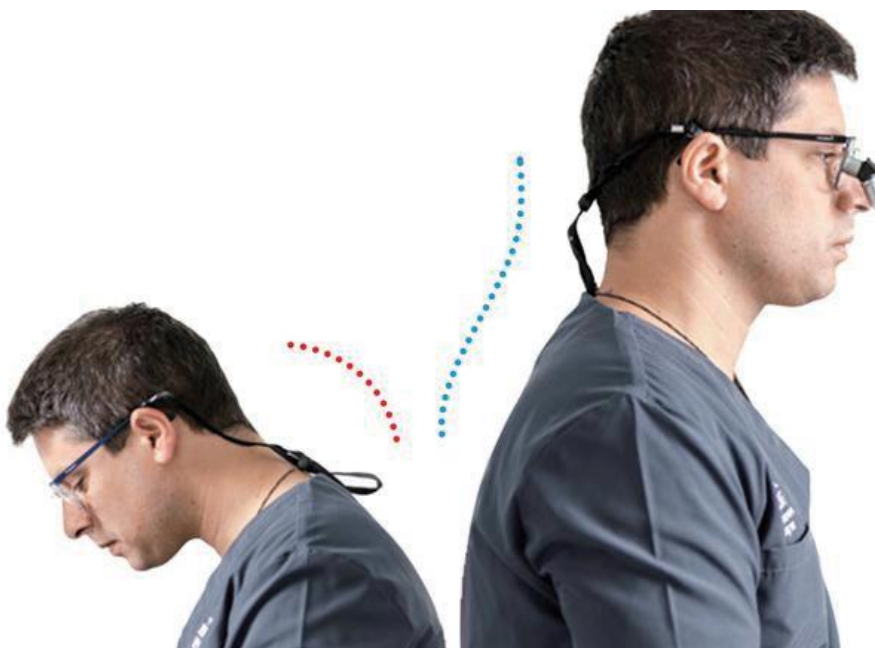

Series No.	Magnification	Working distance	Field of view	Depth of Field	Weight with frame
JENM-650X-S	6.5x	280-380mm	55-80mm	80mm	73g
JENM-650X-M	6.5x	360-460mm	55-80mm	80mm	73g
JENM-650X-L	6.5x	440-540mm	55-80mm	80mm	73g
JENM-650X-XL	6.5x	500-600mm	55-80mm	80mm	73g