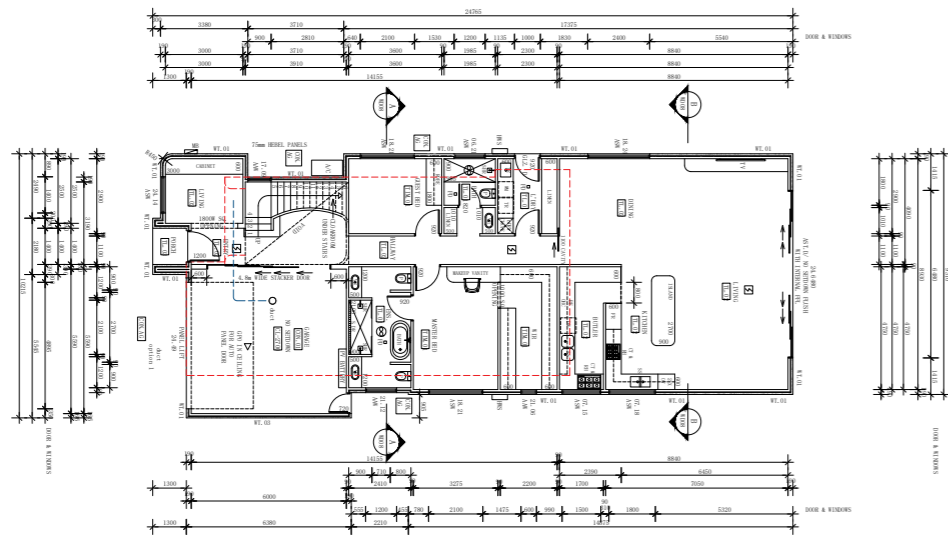

Design Showcase

YEAR
2024

LOCATION
St. Marys, SA, Australia

SCOPE
**Whole House / Kitchen / Wardrobe / Bathroom
Cabinet / Laundry / Study Room / Butlery**

MATERIALS
**Lacquer Shaker / Lacquer Fluted / Quartz /
High End Laminate / Wall Panel & Hidden Door**