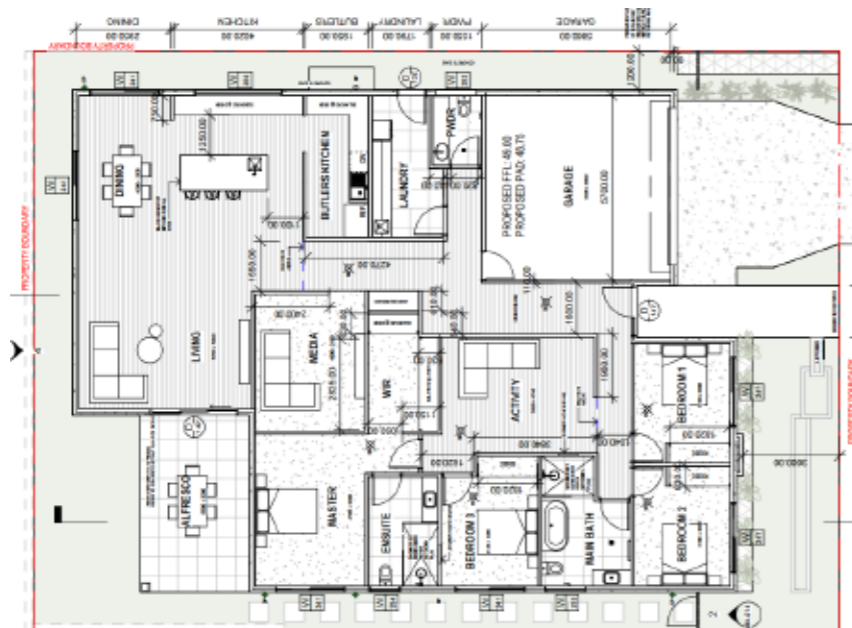

Design Showcase

YEAR
2024

LOCATION
Pinnacles Street, Yarrabilba QLD, Australia

SCOPE
**Whole House / Kitchen / Wardrobe / Bathroom
Cabinet / Laundry / Study Room / Pantry**

MATERIALS
**Sintered Stone / Fluted Lacquer /
Melamine / Plywood**