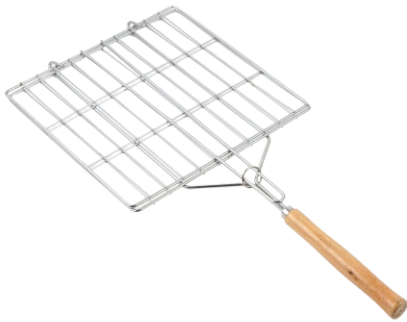

Stainless Steel

ITEM NO.	PRODUCT SIZE
SKI3244	Bar Length: 13"

Wide Mouth Funnel

Stainless Steel

ITEM NO.	PRODUCT SIZE
SKI3245	Diameter: 5"
SKI3246	Diameter: 5 1/2"

Strainer

Stainless Steel

ITEM NO.	PRODUCT SIZE
SKI3247	Diameter: 4"

Fish Scaler Stainless Steel

ITEM NO.	PRODUCT SIZE
SKI3248	W*L:1 1/2" x 9"

Menu/Card Holder Stainless Steel

ITEM NO.	PRODUCT SIZE
SKI3249	Height: 2 1/2"

Barbecue Grill Basket Aluminum

ITEM NO.	PRODUCT SIZE
SKI3250	W*L:15.8" x 8.5"

Barbecue Grill Basket Aluminum

ITEM NO.	PRODUCT SIZE
SKI3347	W*L:10.7" x 22"
SKI3348	W*L:15" x 23"

Thermometer Stainless Steel

ITEM NO.	PRODUCT SIZE
SKI3251	Stem Length: 5"(220°F)
SKI3252	Stem Length: 5"(550°F)