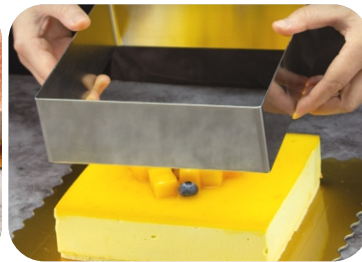

Stainless Steel

ITEM NO.	PRODUCT SIZE
SBA3173	5" x 5"
SBA3174	6" x 6"
SBA3175	7" x 7"

ITEM NO.	PRODUCT SIZE
SBA3176	8" x 8"
SBA3177	9" x 9"
SBA3178	10" x 10"