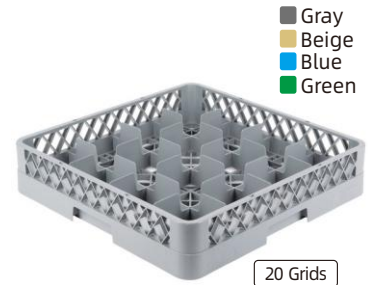

ITEM NO.: ST3004

MATERIAL: PP
SIZE: 50*50*10cm
QTY/CTN: 6pcs
PACKING SIZE: 50.5*50.5*56cm

Gray
Beige
Blue
Green

16 Grids

ITEM NO.: ST3009

MATERIAL: PP
SIZE: 50*50*10cm
QTY/CTN: 6pcs
PACKING SIZE: 50.5*50.5*56cm