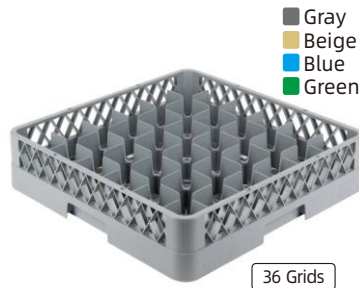

Gray
Beige
Blue
Green

20 Grids

ITEM NO.: ST3010

MATERIAL: PP
SIZE: 50*50*10cm
QTY/CTN: 6pcs
PACKING SIZE: 50.5*50.5*56cm

Gray
Beige
Blue
Green

25 Grids

ITEM NO.: ST3011

MATERIAL: PP
SIZE: 50*50*10cm
QTY/CTN: 6pcs
PACKING SIZE: 50.5*50.5*56cm