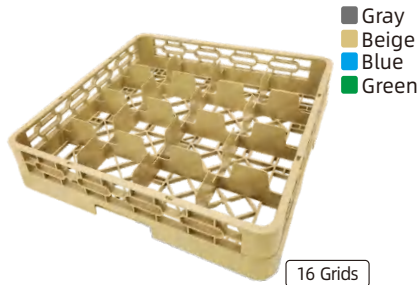

ITEM NO.: ST3005

MATERIAL: PP
SIZE: 50*50*10cm
QTY/CTN: 6pcs
PACKING SIZE: 50*5*50*5*56cm

- Gray
- Beige
- Blue
- Green

ITEM NO.: ST3014

MATERIAL: PP
SIZE: 50*50*4.5cm
QTY/CTN: 12pcs
PACKING SIZE: 50.3*50.3*58cm

- Gray
- Brown

8 Grids

ITEM NO.: ST3008

MATERIAL: PP
SIZE: 42.6*25*15cm
QTY/CTN: 6pcs
PACKING SIZE: 44*42*74cm

STORAGE BOX & RACK

Glass Rack & Extender

Gray
Beige
Blue
Green

9 Grids

ITEM NO.: ST3004

MATERIAL: PP
SIZE: 50*50*10cm
QTY/CTN: 6pcs
PACKING SIZE: 50.5*50.5*56cm

Gray
Beige
Blue
Green

16 Grids

ITEM NO.: ST3009

MATERIAL: PP
SIZE: 50*50*10cm
QTY/CTN: 6pcs
PACKING SIZE: 50.5*50.5*56cm