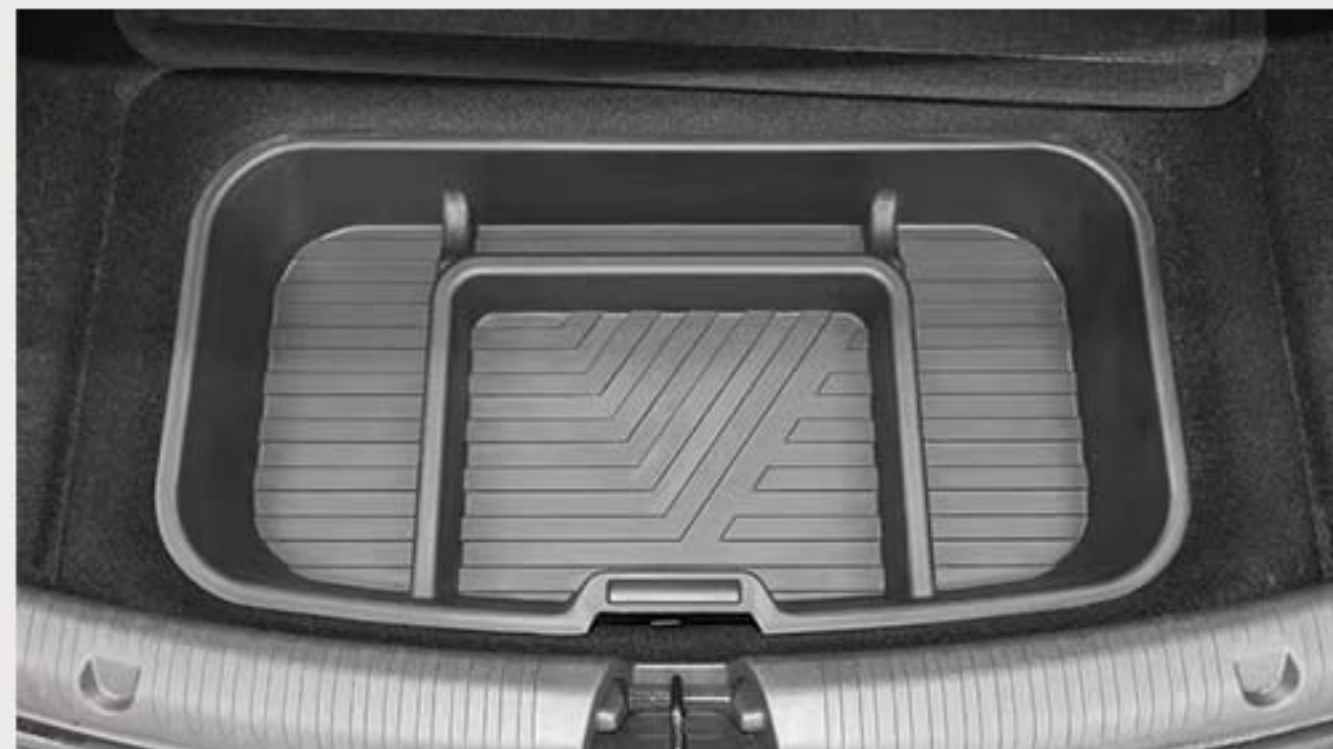

25*13*4cm 0.13kg
1 PCS/SET 27*18.5*8cm 0.21kg

Front Trunk Storage Box

FOR BYD SEAL
ML-BDS-N1004

PP Plastic

1 PCS/SET 59*41*12.5cm 1.1kg

Rear Trunk Storage Box

FOR BYD SEAL
ML-BDS-N1005

PP Plastic