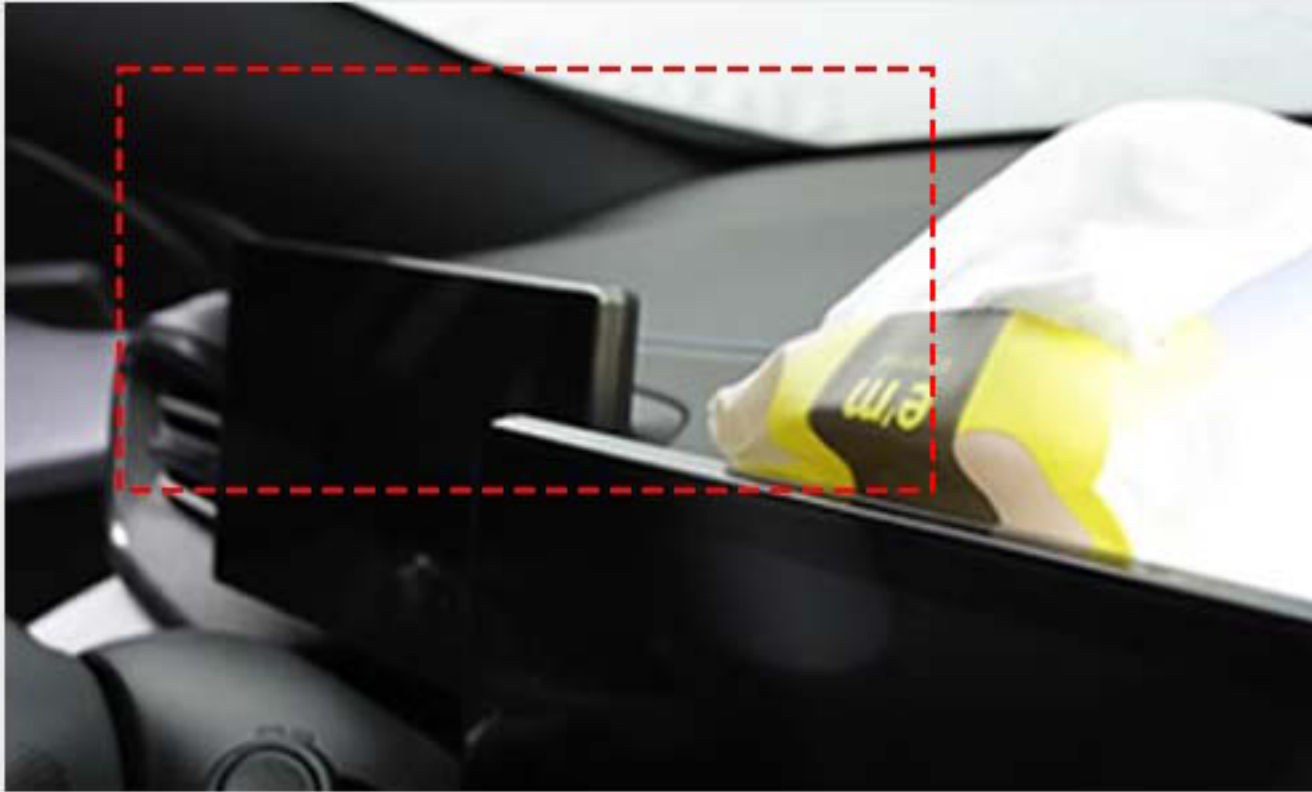

Dashboard Storage Box

FOR BYD SEAL

ML-BDS-N1003