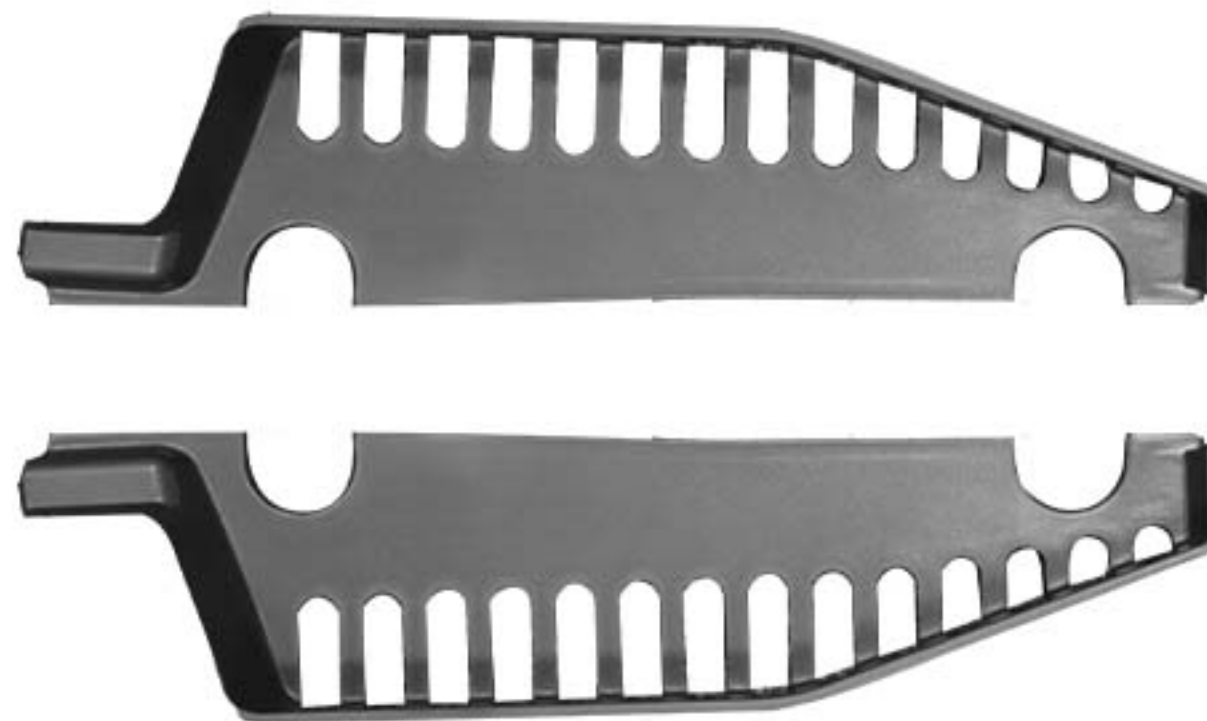

ABS

1 PCS/SET 37*15*1.5cm 0.12kg

Engine Room Anti Blocking Cover

FOR BYD SEAL

ML-BDS-N1029

ABS

2 PCS/SET 16.5*4.1*1.3cm 0.01kg

Underseat Air Outlet Protection Cover