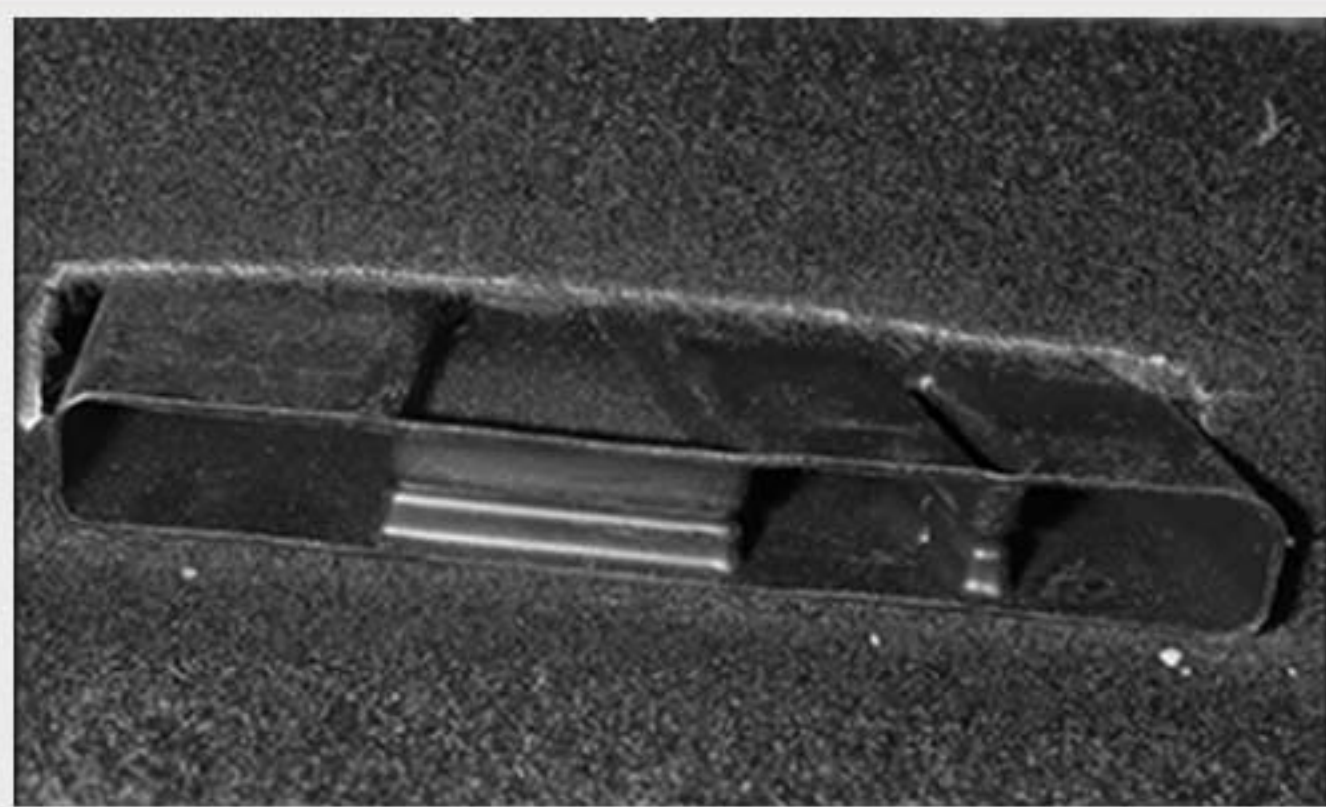

Underseat Air Outlet Protection Cover

FOR BYD SEAL

ML-BDS-N1030

ABS