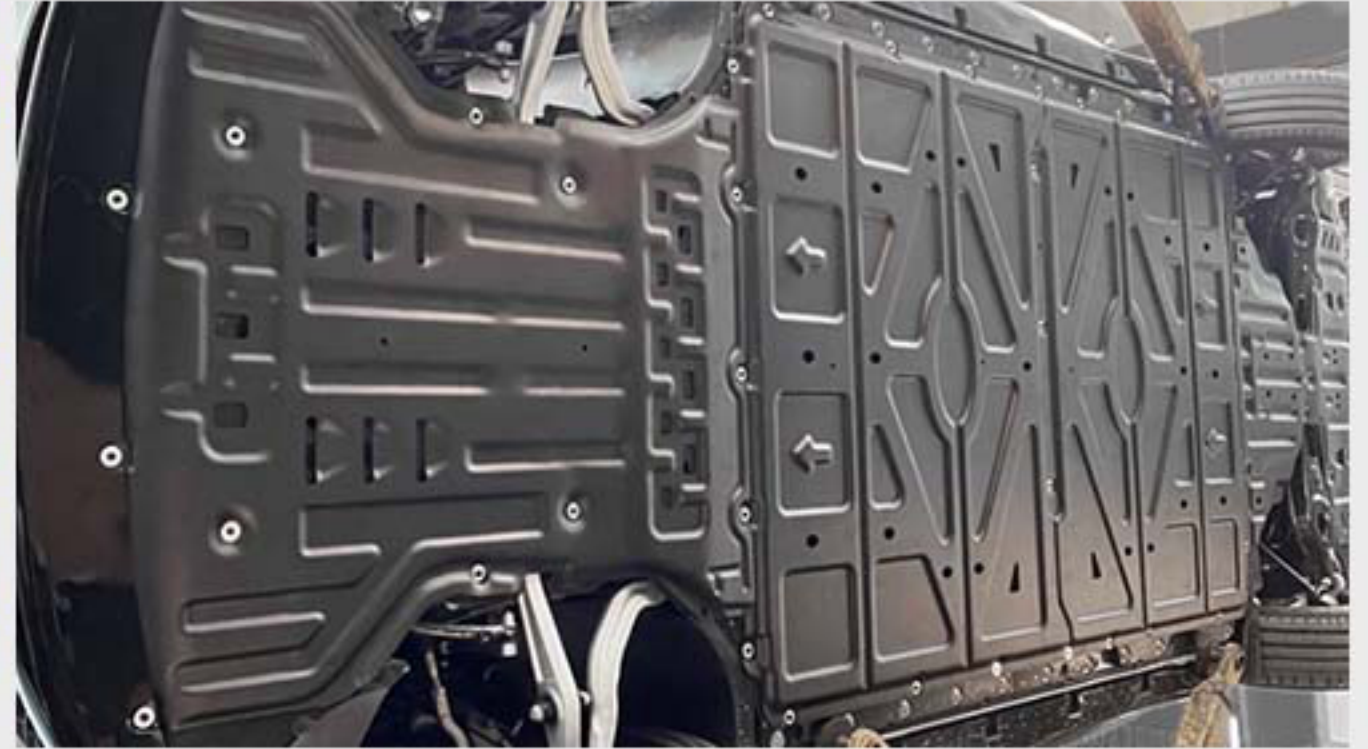

FOR BYD SEAL

ML-BDS-N1007

TPE

99*80cm 1.7kg
1 PCS/SET 113*17cm 2kg

Chassis Guard

FOR BYD SEAL
ML-BDS-W1055

Manganese steel/Aluminum and magnesium

4 PCS/SET