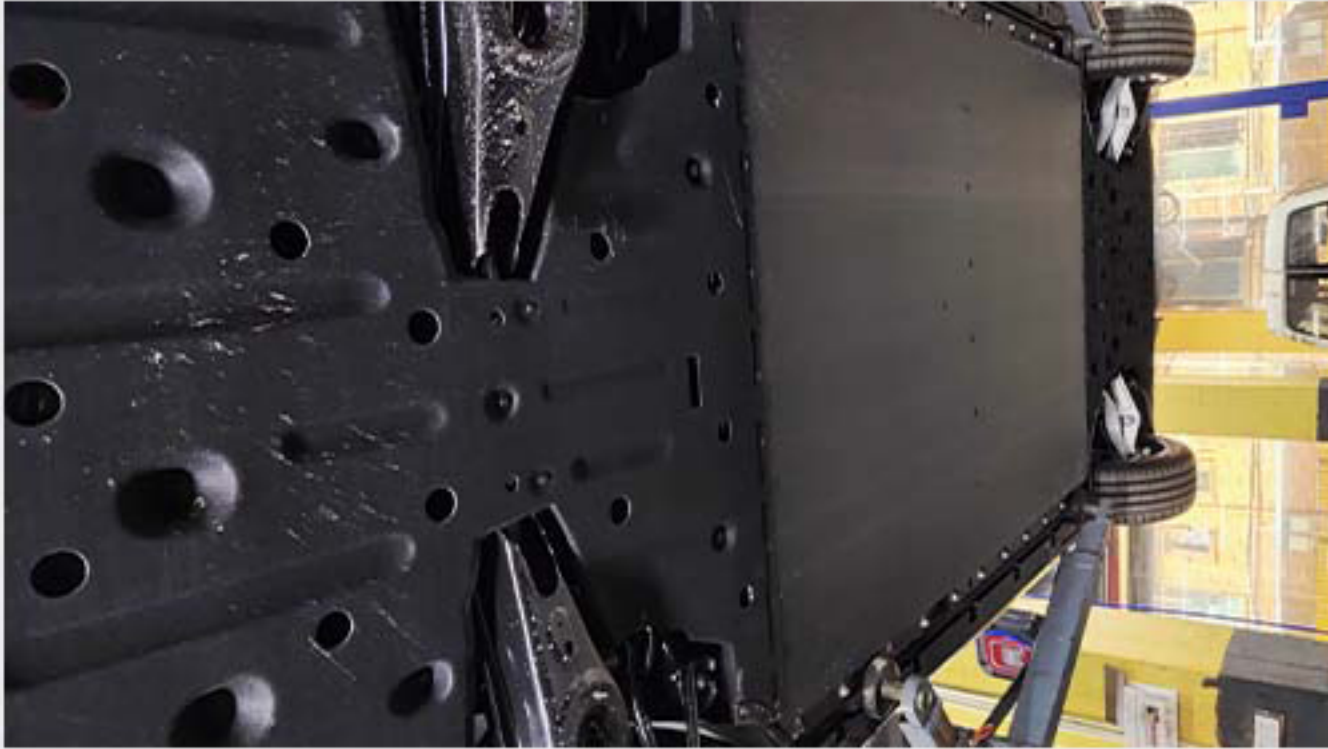

FOR BYD SEAL

ML-BDS-N1007

TPE

99*80cm 1.7kg
1 PCS/SET 113*17cm 2kg

Chassis Guard

FOR BYD SEAL
ML-BDS-W1055

Manganese steel/Aluminum and magnesium

4 PCS/SET