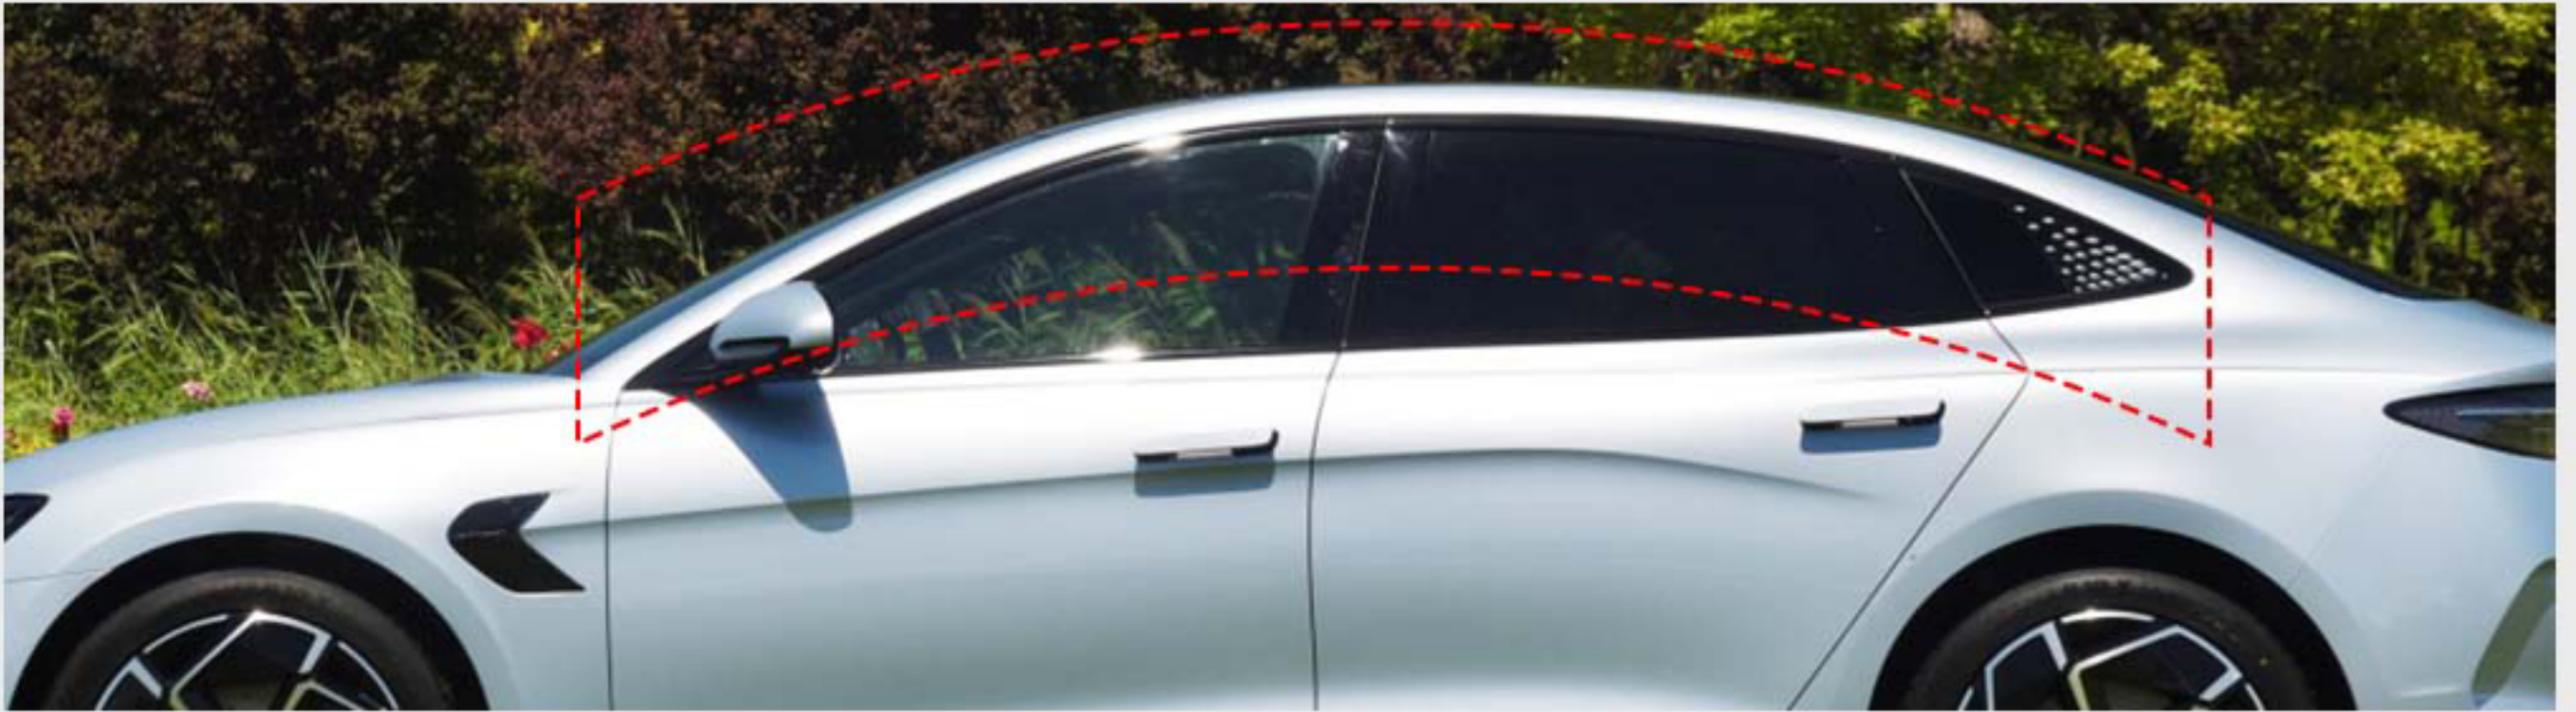

Window Visor

FOR BYD SEAL

ML-BDS-W1065