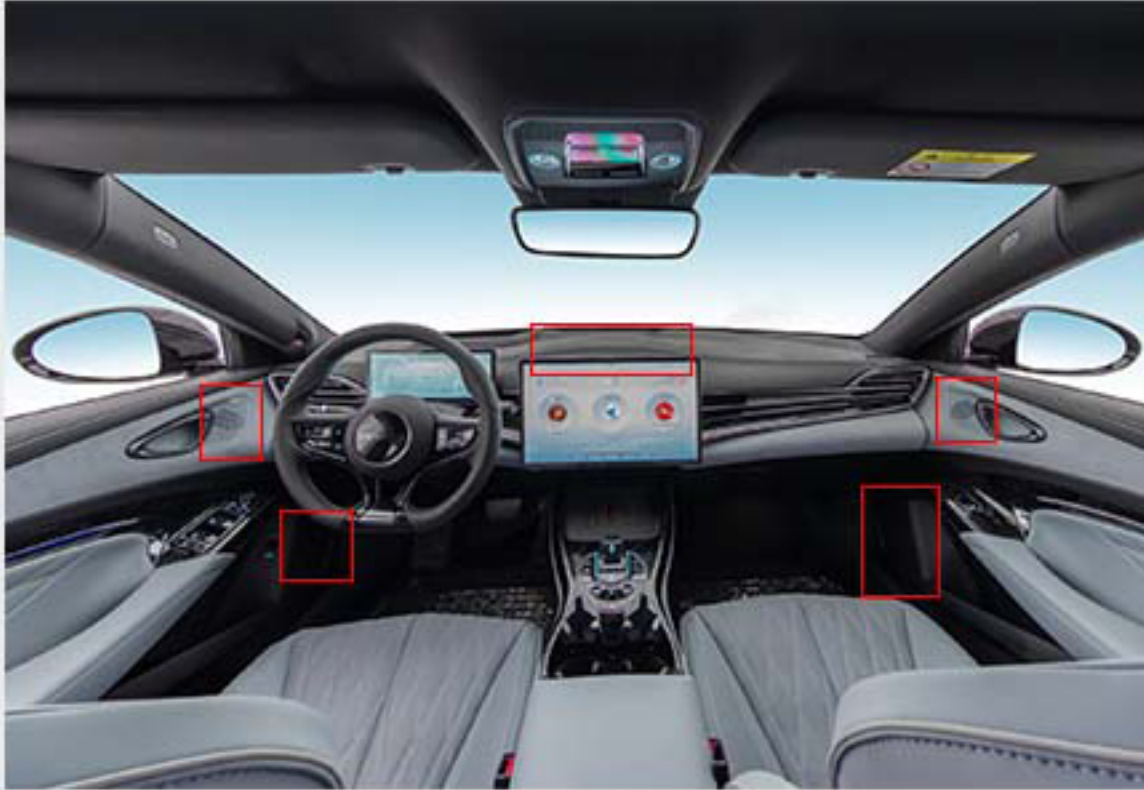

66*12*5cm 0.27kg
4 PCS/SET 80*16*5cm 0.44kg

Tailgate Switch Trim

FOR BYD SEAL
ML-BDS-N1020

ABS Imitation Carbon

1 PCS/SET

Speaker Cover

FOR BYD SEAL

ML-BDS-N1021