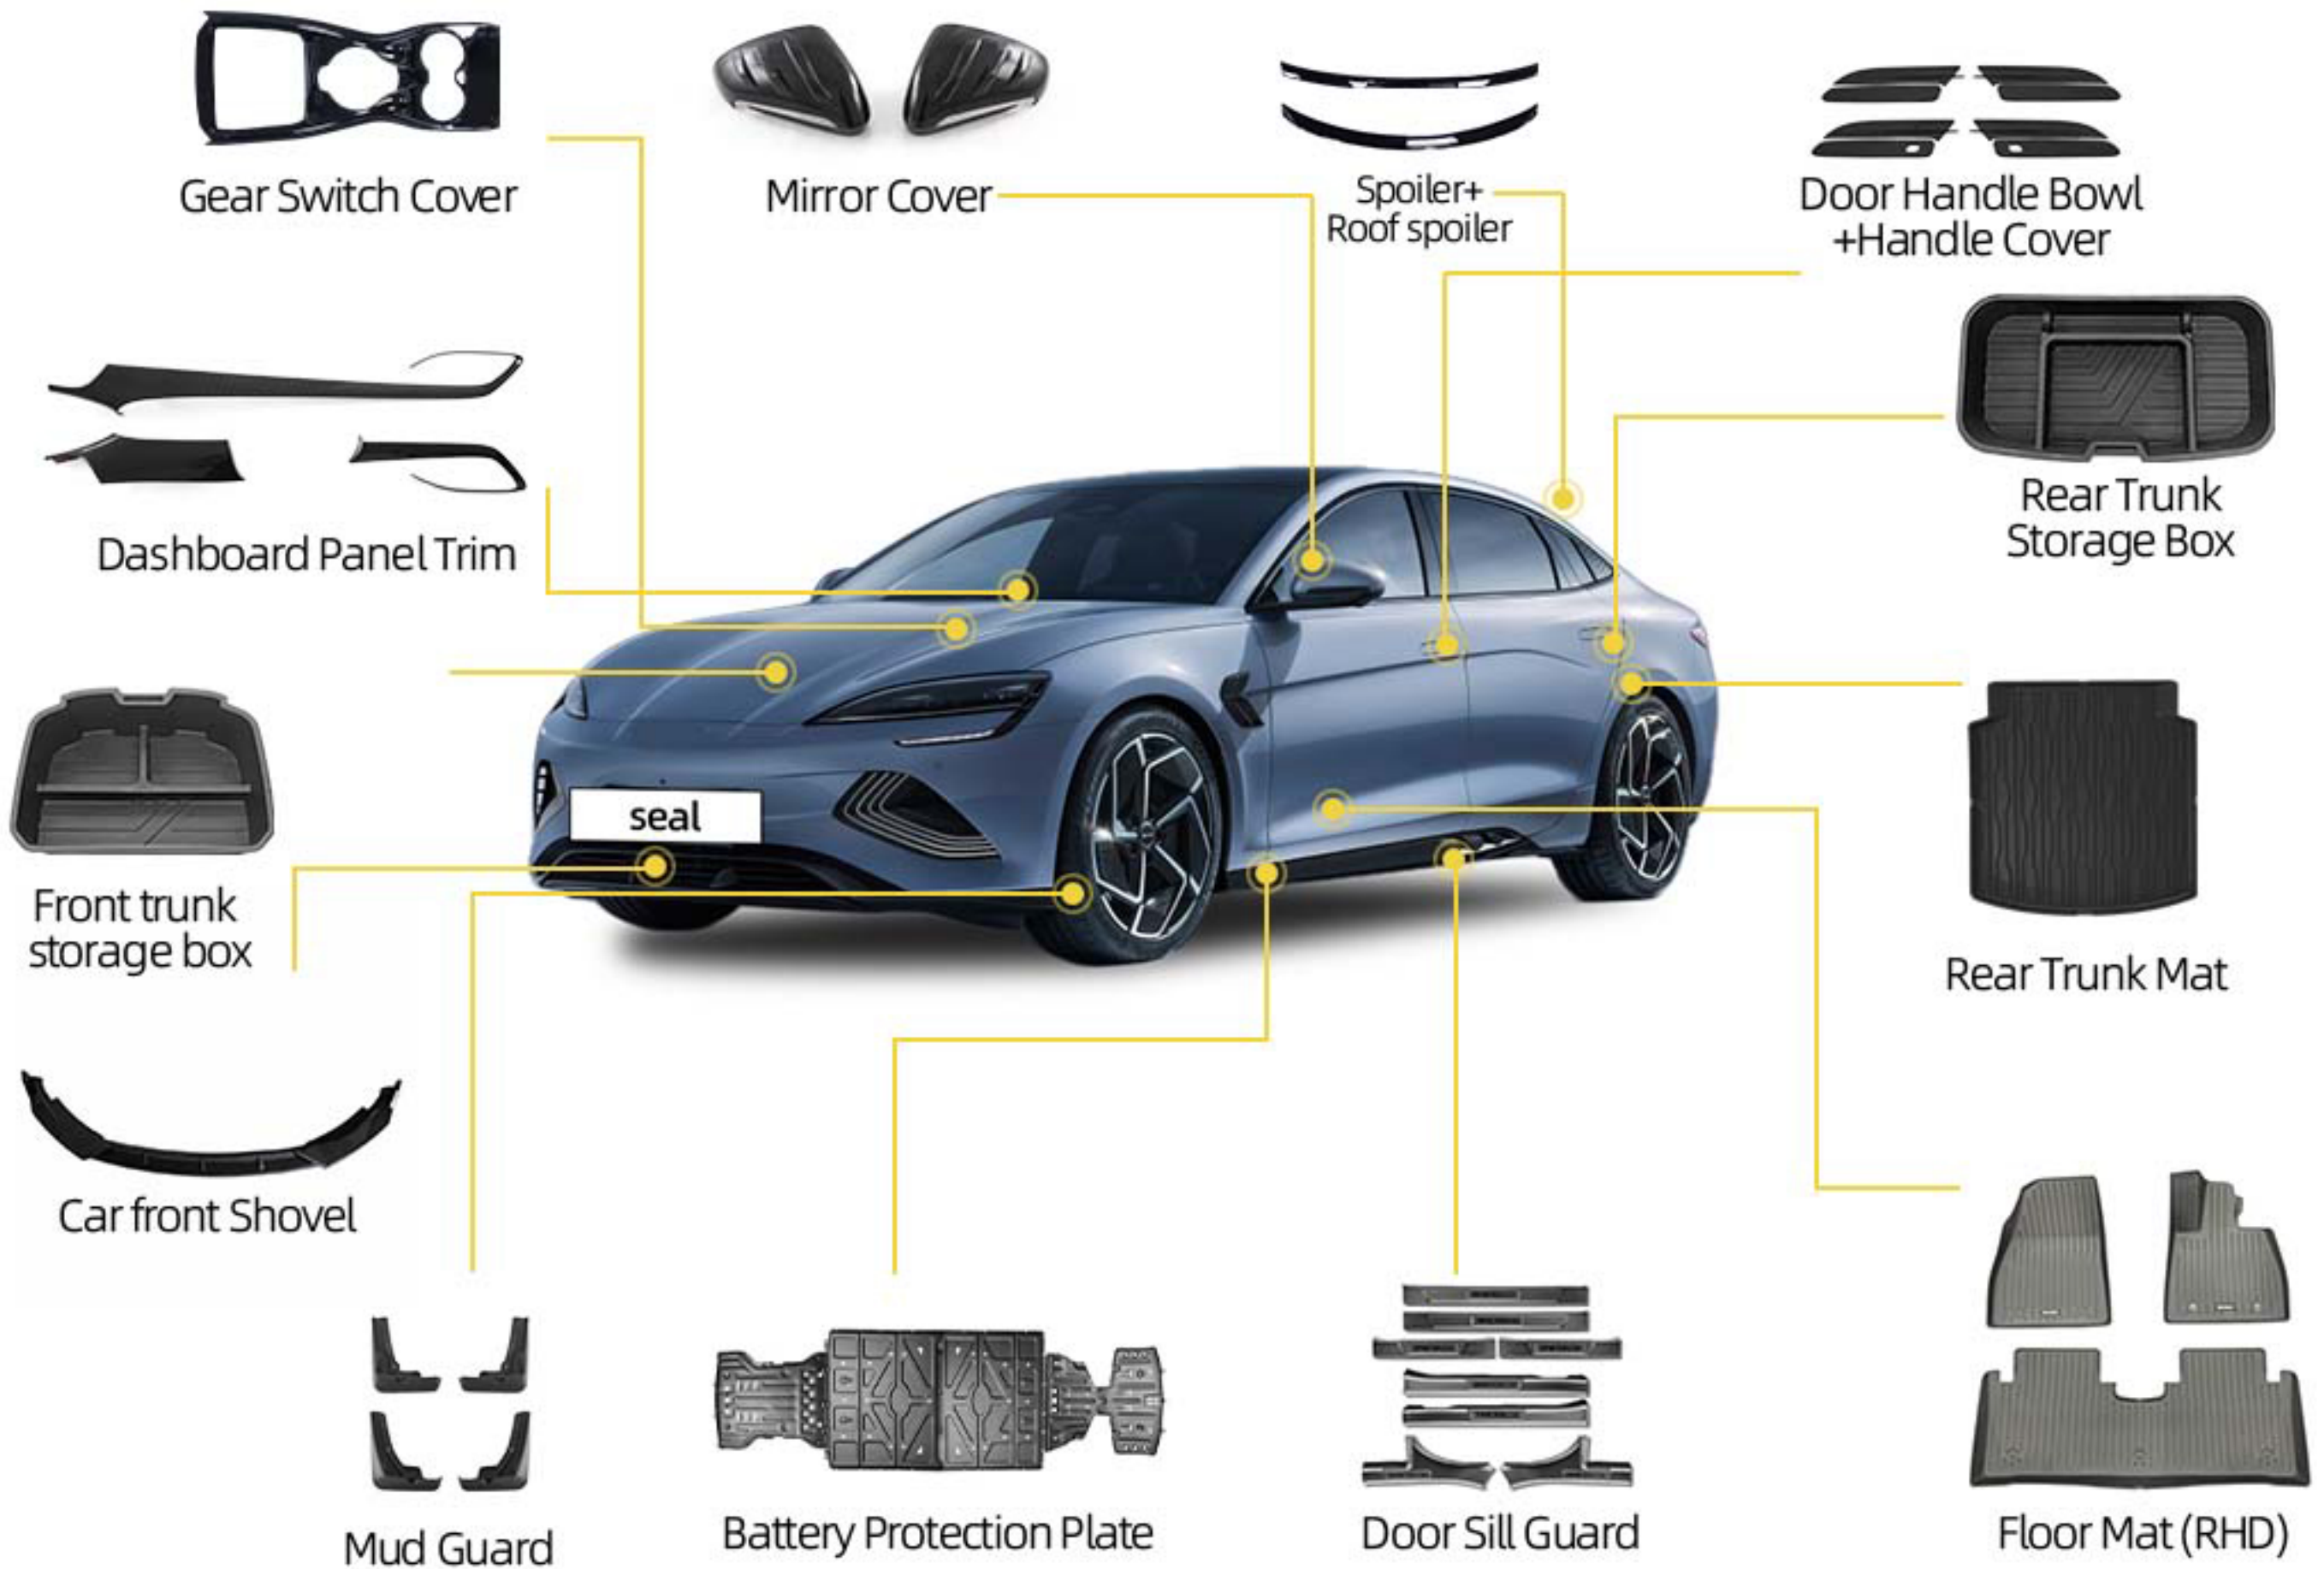

FOR BYD SEAL