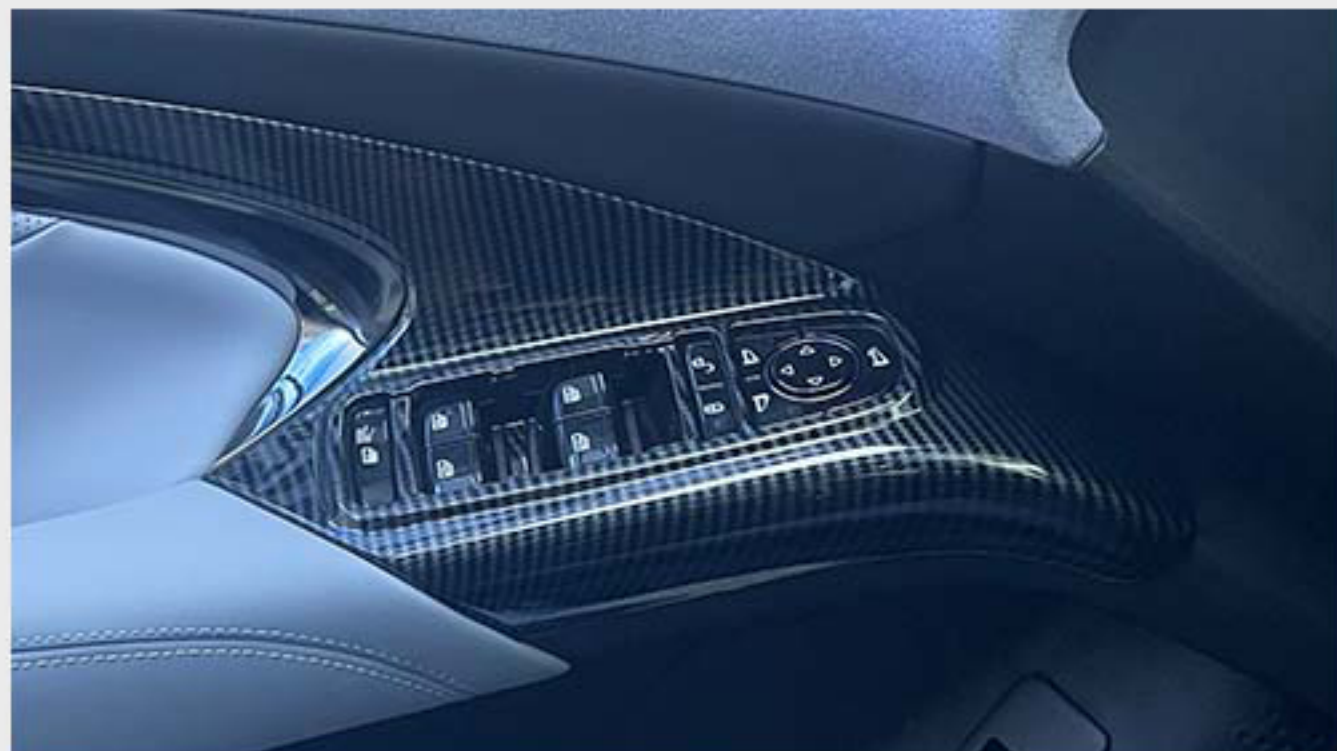

Armrest Window Rises Cover (LHD)

FOR BYD SEAL
ML-BDS-N1027