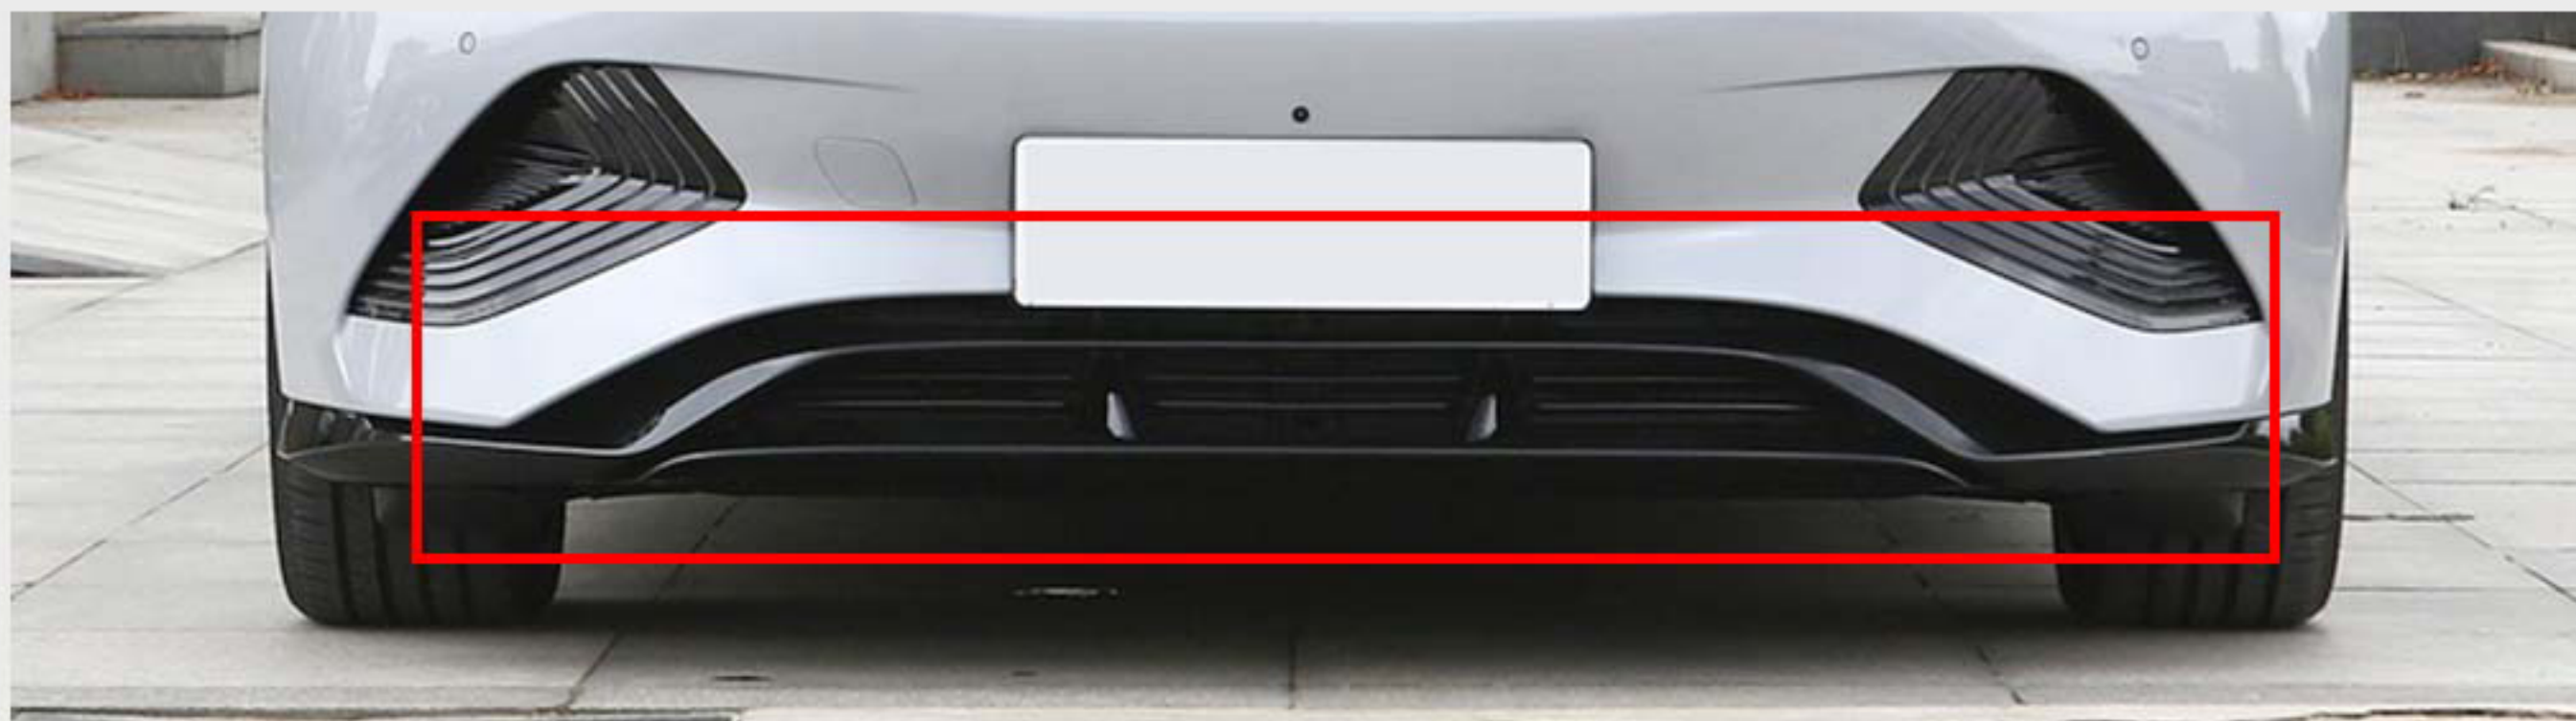

Front Mesh Grille

FOR BYD SEAL
ML-BDS-W1068

ABS Plastic