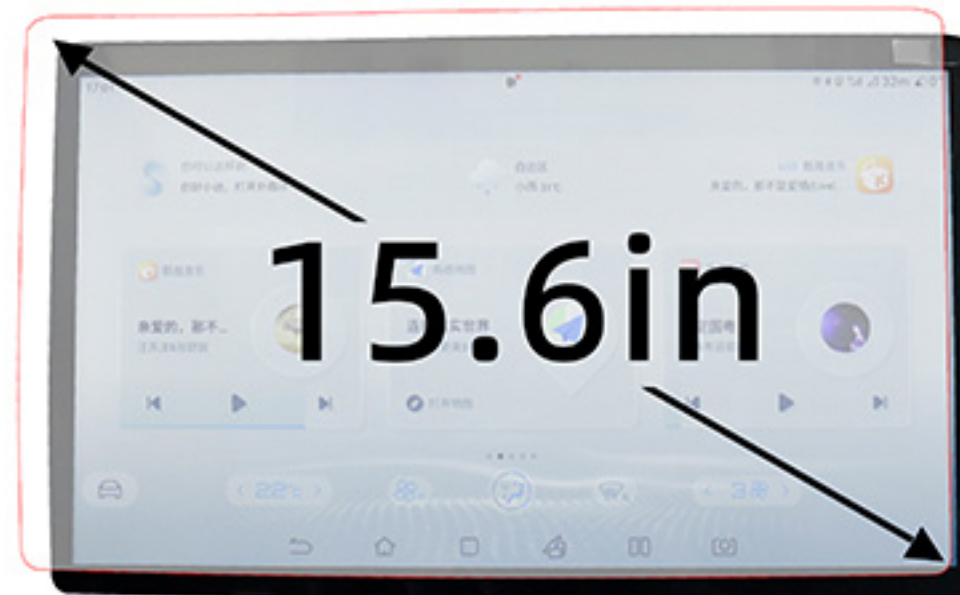

Navigation/Dashboard Tempered film

FOR SEAL

ML-BDS-N1034

Dashboard Tempered film

ML-BDS-N1034

Navigation Tempered film

ML-BDA-N2038