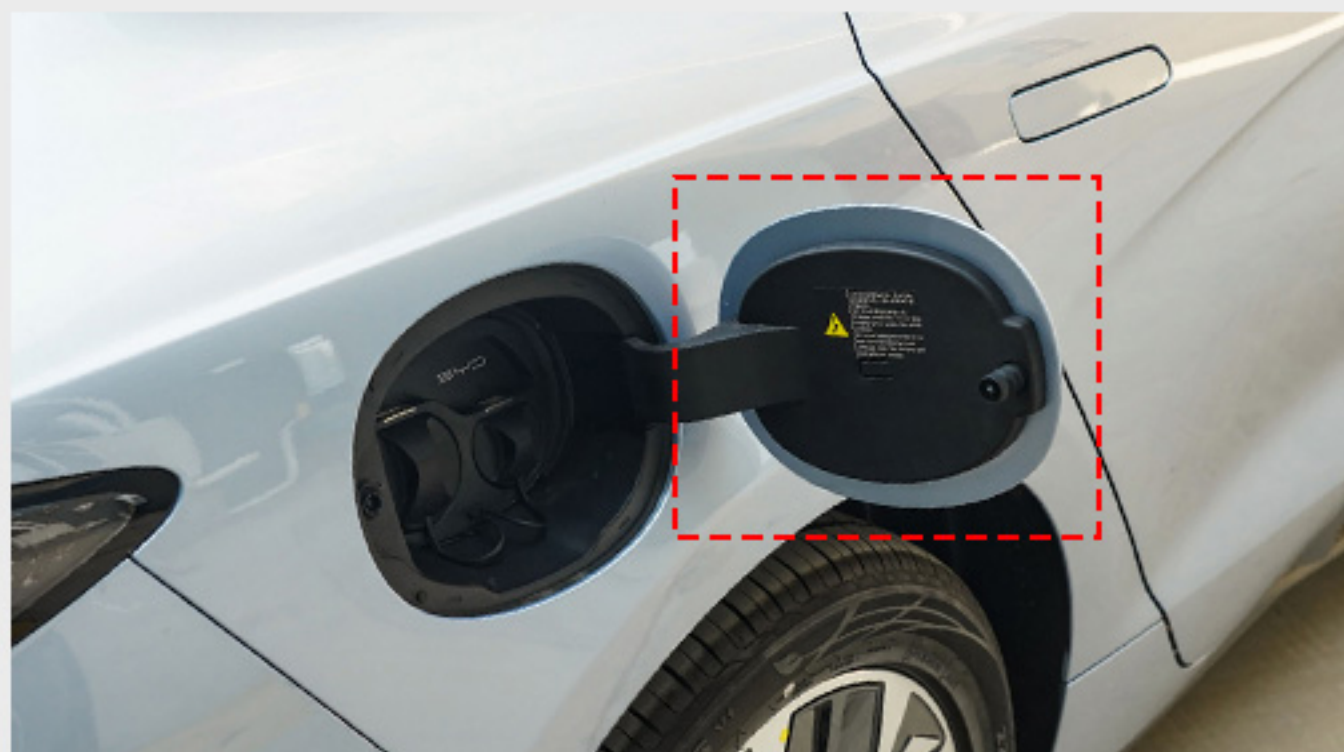

Charging Port Sealing Ring

FOR SEAL

ML-BDS-N1035