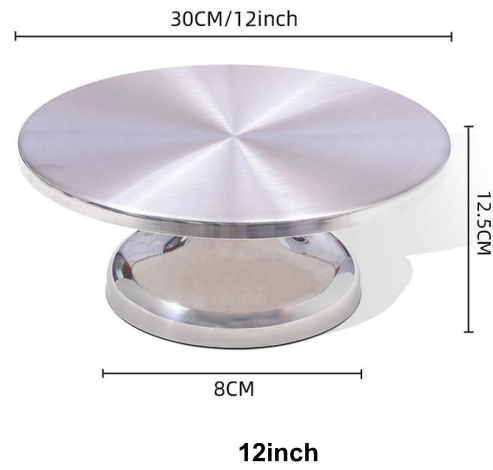

HONGBEI

Revolving Cake Stand

Product Name	Stainless Steels Revolving Cake Stan	
Material	Stainless Steels	
Size	10inch:25X12X8cm	12inch:30X12.5X8cm
Weight	10inch:2.6kg	12inch:2.9kg
Box Gauge	64X34X48cm	

The over all sizes and shape of the revolving cake stand varies depending on the customer needs.