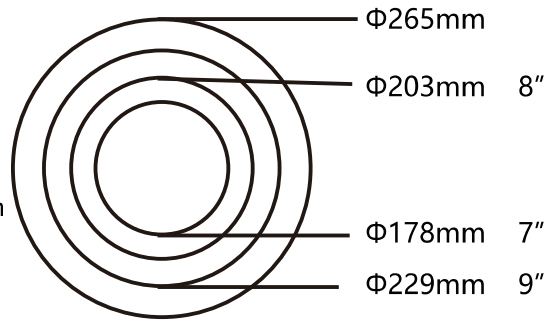

HONGBEI

Revolving Cake Stand

Product Name	Alu.Alloy Revolving Cake Stan
Material	Alu.Alloy
Size	12inch
Weight(g)	1.45kg
Box Gauge(cm)	64x34x48cm

The over all sizes and shape of the revolving cake stand varies depending on the customer needs.