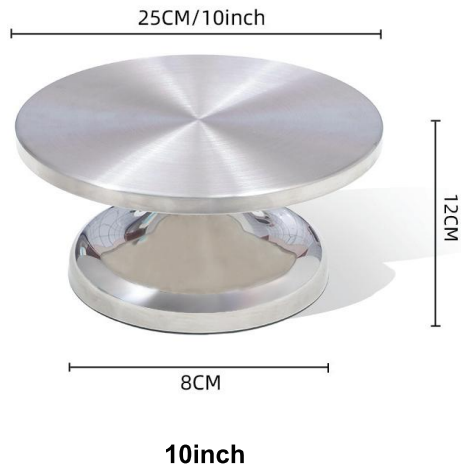

HONGBEI

Revolving Cake Stand

Product Name	Stainless Steels Revolving Cake Stan	
Material	Stainless Steels	
Size	10inch:25X12X8cm	12inch:30X12.5X8cm
Weight	10inch:2.6kg	12inch:2.9kg
Box Gauge	64X34X48cm	

The over all sizes and shape of the revolving cake stand varies depending on the customer needs.