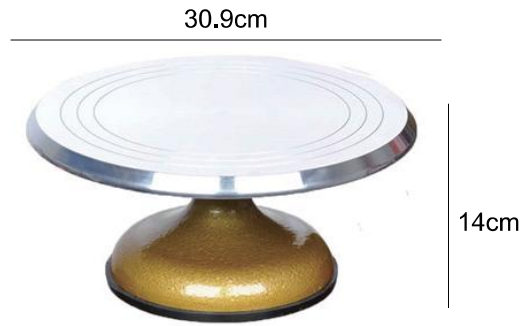

HONGBEI

Revolving Cake Stand

Product Name	Alu.Alloy Revolving Cake Stan
Material	Alu.Alloy
Size	12inch
Weight(g)	1.45kg
Box Gauge(cm)	64x34x48cm

The over all sizes and shape of the revolving cake stand varies depending on the customer needs.