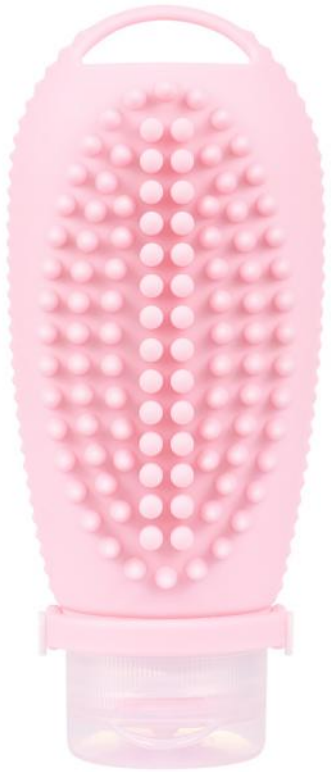

90 ML: 35x54x123 MM

BT28

BT28 Silicone Travel Bottle With Face Brush

100ML

Flesh Color

Pink

Light Grey

Light Green

Orange

Greyish Blue

Greyish Yellow

Navy Blue

Dimensions

100 ML / 3.33oz

35x65x120 MM

BT29

BT29 Silicone Travel Bottle With Hair Brush

100ML

Flesh Color

Pink

Light Grey

Light Green

Orange

Greyish Blue

Greyish Yellow

Navy Blue

Dimensions

100 ML / 3.33oz

35x56x130 MM

BT30

BT30 Silicone Travel Bottle With Body brush

100ML