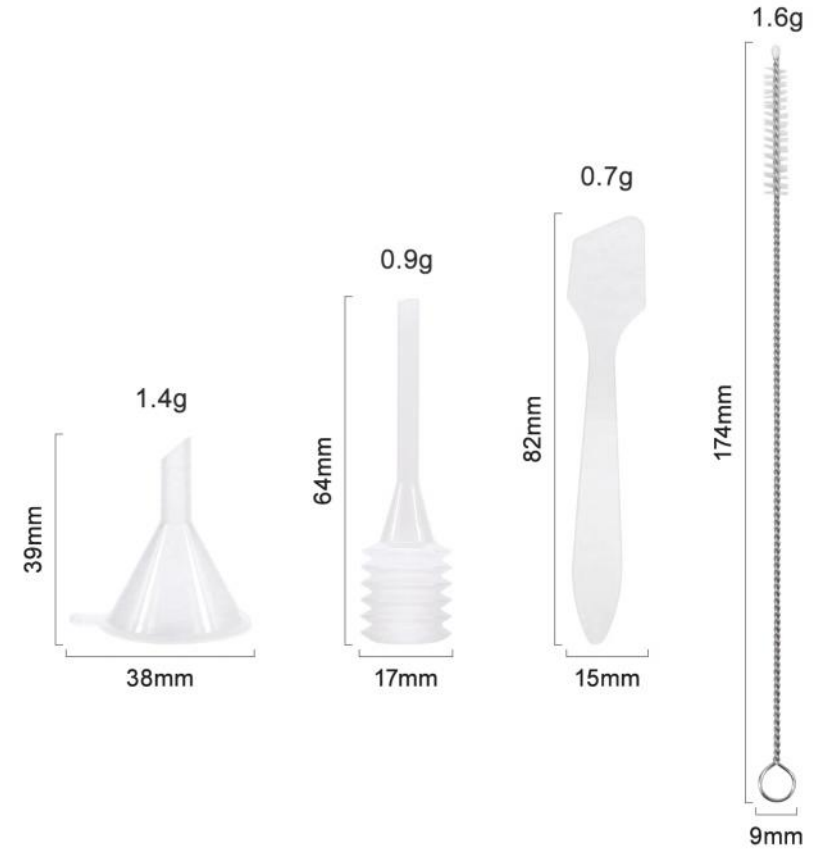

Blue

Orange

Pink Mauve

Dimensions

Size: Length x Width

S: 200 x 100 MM

M: 255 x 115 MM

L: 295 x 130 MM

M: 260 x 160 MM

Weight: 220 Grams / Pairs

JB01

JB01 Plastic cream jars

Dimensions

10 ML: 40x29 MM

20 ML: 46x33 MM

30 ML: 50x40 MM

AP01

AP01 Plastic spray bottle

Dimensions

30 ML: 29x103 MM

50 ML: 33x115 MM

60 ML: 35x120 MM

100 ML: 40x144 MM

SQ01

SQ01 Funnel/scrapper/dropper/cleaning brush

Dimensions →

Funnel: 38x39 MM

Dropper: 17x64 MM

Scraper: 15x82 MM

Cleaning brush: 9x174 MM

About US

Hewang Silicone Company established in 2018, who is a professional engaged in the research, development, sale and service of Food grade silicone houseware, Silicone bottle, Silicone coffee cup, Shoe cover, folding silicone product. We are located in Shenzhen with convenient transportation access.