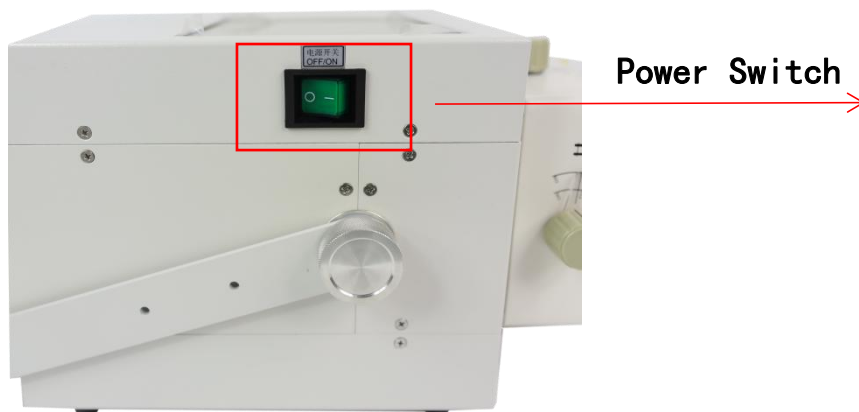

Forever Medical