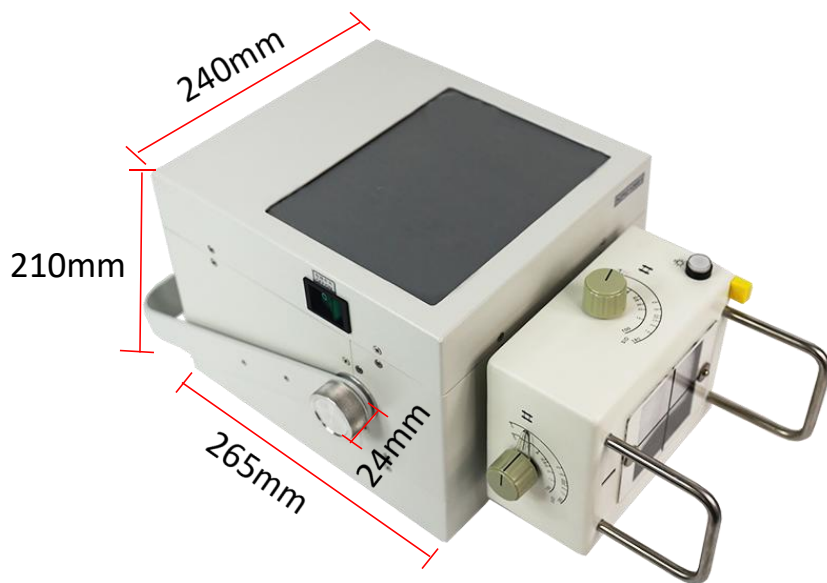

Forever Medical

Product Details