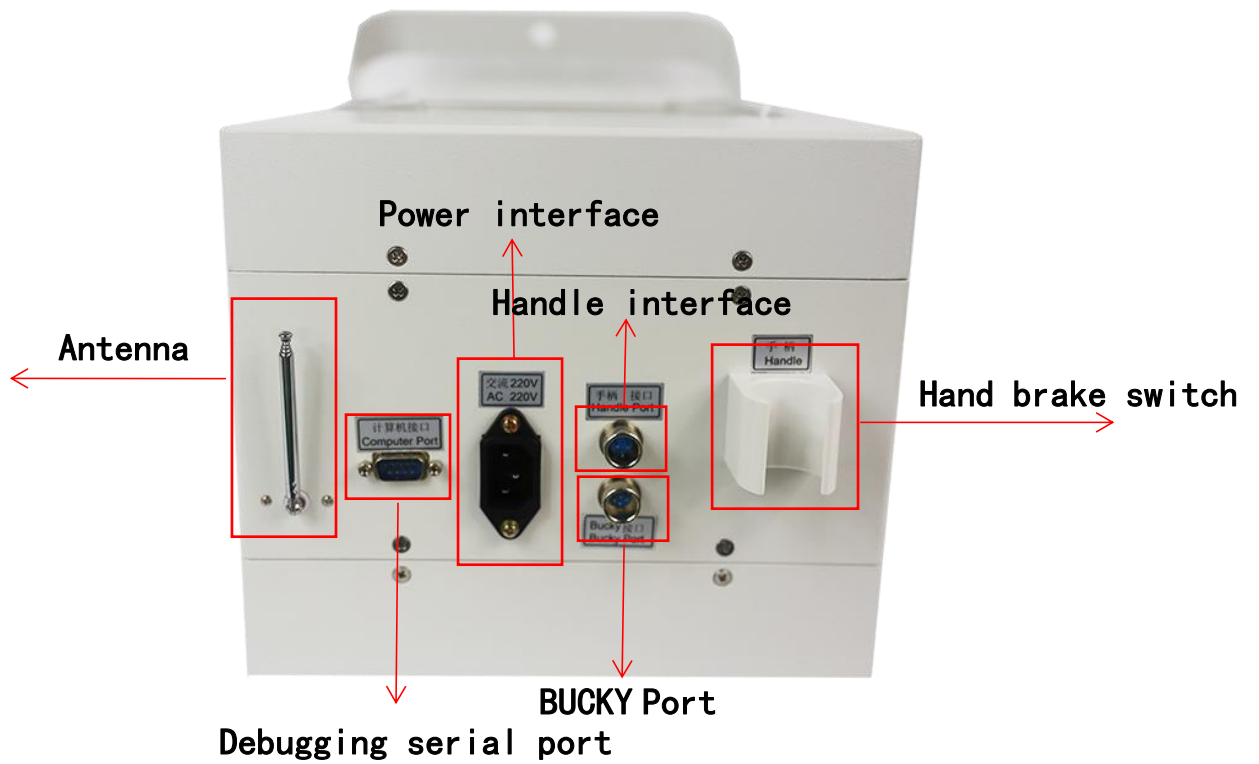

Forever Medical