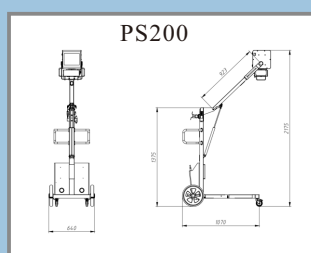

Ultrahigh Frequency X-Ray Machine Human Use Touch Screen Series

Specifications:

Model	YJ-PS100	YJ-PS200	YJ-PS300
Power	2.8 kW	5.6 kW	8.0 kW
mA Range	10-40mA	10-100mA	10-125mA
kV Range	40-100kV	40-125kV	40-125kV
Working Frequency	≥ 600 kHz		
Input Power	100~240VAC or powered by lithium battery		

Ultrahigh Frequency X-Ray Machine Veterinary Use Touch Screen Series

Specifications:			
Model	YJ-PS100	YJ-PS200	YJ-PS300
Power	2.8 kW	5.6 kW	8.0 kW
mA Range	10-40mA	10-100mA	10-125mA
kV Range	40-100kV	40-125kV	40-125kV
Working Frequency	≥ 600kHz		
Input Power	100~240VAC or powered by lithium battery		