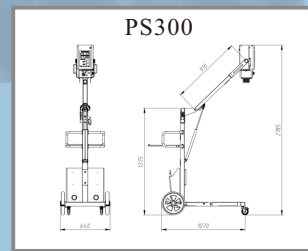

Ultrahigh Frequency X-Ray Machine Human Use Touch Screen Series

Specifications:

Model	YJ-PS100	YJ-PS200	YJ-PS300
Power	2.8 kW	5.6 kW	8.0 kW
mA Range	10-40mA	10-100mA	10-125mA
kV Range	40-100kV	40-125kV	40-125kV
Working Frequency	≥ 600 kHz		
Input Power	100~240VAC or powered by lithium battery		

Ultrahigh Frequency X-Ray Machine Veterinary Use Touch Screen Series

Specifications:			
Model	YJ-PS100	YJ-PS200	YJ-PS300
Power	2.8 kW	5.6 kW	8.0 kW
mA Range	10-40mA	10-100mA	10-125mA
kV Range	40-100kV	40-125kV	40-125kV
Working Frequency	≥ 600kHz		
Input Power	100~240VAC or powered by lithium battery		