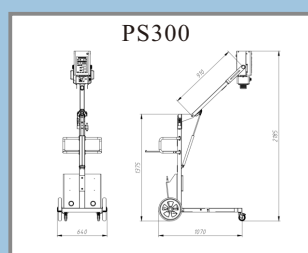

Ultrahigh Frequency X-Ray Machine Human Use Touch Screen Series

Specifications:

Model	YJ-PS100	YJ-PS200	YJ-PS300
Power	2.8 kW	5.6 kW	8.0 kW
mA Range	10-40mA	10-100mA	10-125mA
kV Range	40-100kV	40-125kV	40-125kV
Working Frequency	≥ 600 kHz		
Input Power	100~240VAC or powered by lithium battery		

Ultrahigh Frequency X-Ray Machine Veterinary Use Touch Screen Series

Specifications:			
Model	YJ-PS100	YJ-PS200	YJ-PS300
Power	2.8 kW	5.6 kW	8.0 kW
mA Range	10-40mA	10-100mA	10-125mA
kV Range	40-100kV	40-125kV	40-125kV
Working Frequency	≥ 600kHz		
Input Power	100~240VAC or powered by lithium battery		