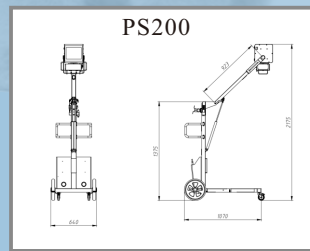

Ultrahigh Frequency X-Ray Machine Human Use Touch Screen Series

Specifications:

Model	YJ-PS100	YJ-PS200	YJ-PS300
Power	2.8 kW	5.6 kW	8.0 kW
mA Range	10-40mA	10-100mA	10-125mA
kV Range	40-100kV	40-125kV	40-125kV
Working Frequency	≥ 600 kHz		
Input Power	100~240VAC or powered by lithium battery		

Ultrahigh Frequency X-Ray Machine Veterinary Use Touch Screen Series

Specifications:			
Model	YJ-PS100	YJ-PS200	YJ-PS300
Power	2.8 kW	5.6 kW	8.0 kW
mA Range	10-40mA	10-100mA	10-125mA
kV Range	40-100kV	40-125kV	40-125kV
Working Frequency	≥ 600kHz		
Input Power	100~240VAC or powered by lithium battery		