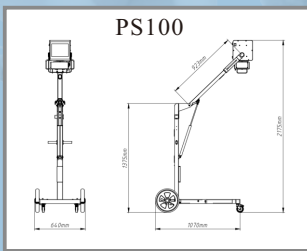

Ultrahigh Frequency X-Ray Machine Human Use Touch Screen Series

Specifications:

Model	YJ-PS100	YJ-PS200	YJ-PS300
Power	2.8 kW	5.6 kW	8.0 kW
mA Range	10-40mA	10-100mA	10-125mA
kV Range	40-100kV	40-125kV	40-125kV
Working Frequency	≥ 600 kHz		
Input Power	100~240VAC or powered by lithium battery		

Ultrahigh Frequency X-Ray Machine Veterinary Use Touch Screen Series

Specifications:			
Model	YJ-PS100	YJ-PS200	YJ-PS300
Power	2.8 kW	5.6 kW	8.0 kW
mA Range	10-40mA	10-100mA	10-125mA
kV Range	40-100kV	40-125kV	40-125kV
Working Frequency	≥ 600kHz		
Input Power	100~240VAC or powered by lithium battery		