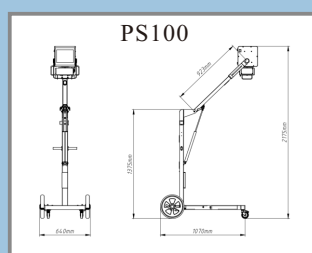

Ultrahigh Frequency X-Ray Machine Human Use Touch Screen Series

Specifications:

Model	YJ-PS100	YJ-PS200	YJ-PS300
Power	2.8 kW	5.6 kW	8.0 kW
mA Range	10-40mA	10-100mA	10-125mA
kV Range	40-100kV	40-125kV	40-125kV
Working Frequency	≥ 600 kHz		
Input Power	100~240VAC or powered by lithium battery		

Ultrahigh Frequency X-Ray Machine Veterinary Use Touch Screen Series

Specifications:			
Model	YJ-PS100	YJ-PS200	YJ-PS300
Power	2.8 kW	5.6 kW	8.0 kW
mA Range	10-40mA	10-100mA	10-125mA
kV Range	40-100kV	40-125kV	40-125kV
Working Frequency	≥ 600kHz		
Input Power	100~240VAC or powered by lithium battery		