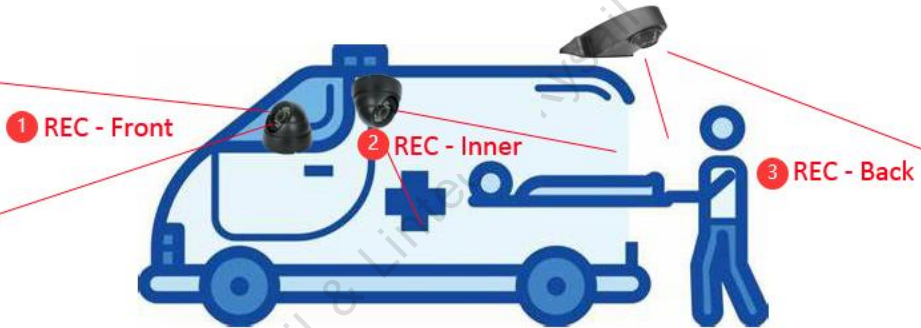

Ambulance DVR Inner Cameras system solution

Camera viewing coverage pictures:

Front view camera

Driver cab Camera

Rear Camera

Inner Camera

4CHs DVR camera system kit include:

Model #: LC-024A

- Front & Inner camera
- IR LED for Night vision
- AHD 1080P / 960P

Model #: LC-009C

- Rear view camera
- Vans universal fit install
- AHD 1080P / 960P

Model #: DVR-A series

- AHD /CVBS compatible
- 4TB HDD + SD for video storage
- 4G, Wifi, GPS Live monitoring
- Free cloud server support
- PC & Mobile App live video

Model #: LM-070E/F

- 7 inches Mirror screen
- High brightness LCD clear at day
- Quad images from DVR
- Metal bracket for windshield install

- Copper extension cable with shield
- Screw lock + rubber sleeve seal
- 2M, 3M, 5M, 10M, 15M, 20M optional

4CHs MDVR Camera System Product list

Photo	Product Description	Model No.:	Unit price	Qty	Price(USD)
	4CHs HDD SD-Card MDVR for Trucks / Bus -- HDD Max support 4TB (HDD price NOT include) -- HDD + SD card both storage -- Basic recording + GPS playback route function + 3G/4G online monitoring + WiFi module -- AHD 1080P/960P DVR unit for Bus / Trucks	DVR-A4_GPS			
	2TB 2.5" HDD for MDVR (Not include, buy from local)	2TB			
	7 inch TFT LCD 2CHs Mirror Screen --LCD Monitor working with DVR camera system -- Monitor voltage 12-32V DC --High Resolution 800 x RGB x 480	LM-070F2			
	AHD 1080P Front Cameras for recording Or internal mounted for front view -- 24 pcs IR LED for night vision -- Metal housing IP68 rating	LC-024A (AHD)			
	AHD 1080P Rear view external camera -- 18 pcs IR LED for night vision with audio -- IP69K waterproof rating	LC-009C (AHD)			
	4-pin waterproof protected cable -- 5m	LA-4PSL-5			
	4-pin waterproof protected cable -- 10m	LA-4PSL-10			
	4-pin waterproof protected cable -- 15m	LA-4PSL-15			
Shipping cost by DHL/Fedex @ kg to XXX					
Total value					