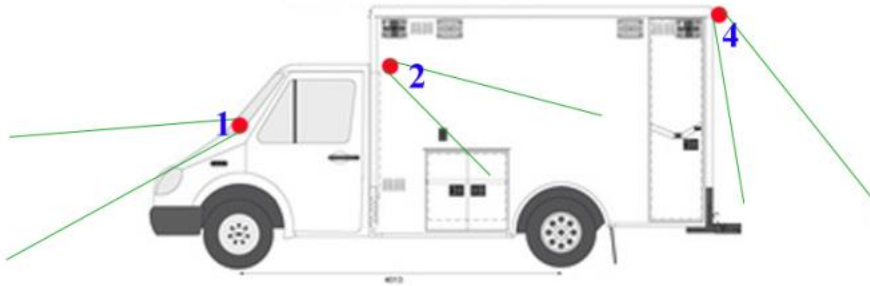

## Mini Side View camera for Vans / Ambulance:

Prevent visual obstruction  
Use 25mm / 50mm wedge

# Ambulance Camera Positions Recommend:

## Small Side view Camera

Photo	Product Description	Model No.:	Unit price	Qty	Price(USD)
	<b>Mini Side View Camera for Vans / Ambulance</b> --Rear view camera/ Mirror image --AHD / CVBS high Resolution sensor --IR LED for Night vision --Waterproof IP68	LC-010G			
	<b>Prevent visual obstruction</b> 25mm / 50mm wedge	Wedge			
Shipping cost by DHL/Fedex @ kg to XXX					
Total value					