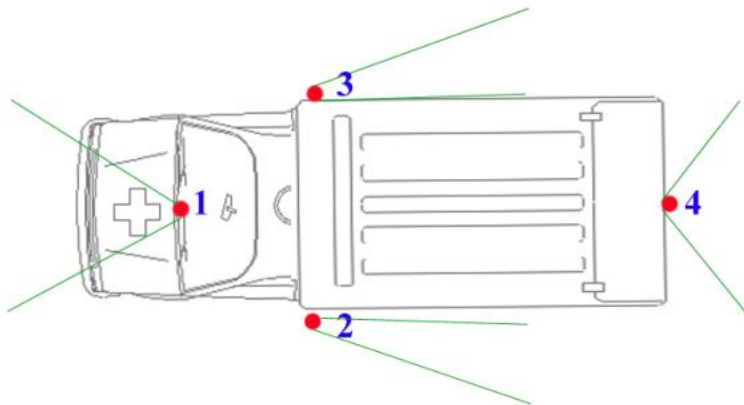

## Mini Side View camera for Vans / Ambulance:

Prevent visual obstruction  
Use 25mm / 50mm wedge

# Ambulance Camera Positions Recommend:

## Small Side view Camera

Photo	Product Description	Model No.:	Unit price	Qty	Price(USD)
	<b>Mini Side View Camera for Vans / Ambulance</b> --Rear view camera/ Mirror image --AHD / CVBS high Resolution sensor --IR LED for Night vision --Waterproof IP68	LC-010G			
	<b>Prevent visual obstruction</b> 25mm / 50mm wedge	Wedge			
Shipping cost by DHL/Fedex @ kg to XXX					
Total value					