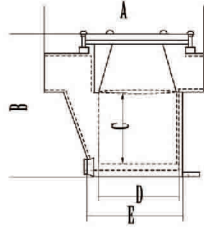

海水净化器 Water Strainer

生辉编号/ITEM NO.	名称/PRODUCT NAME	A mm	B mm	C mm	D mm	E mm
SH023-003-3/4"A	3/4寸海水净化器	180	142	86	70	123
SH023-003-1"A	1寸海水净化器	180	142	86	70	123
SH023-003-1 1/4"A	1 1/4寸海水净化器	200	200	105	100	143
SH023-003-1 1/2"A	1 1/2寸海水净化器	200	200	105	100	143
SH023-003-2"A	2寸海水净化器	200	220	125	115	160

海水净化器 Water Strainer