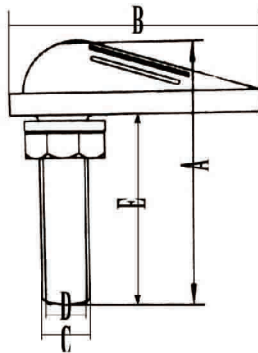

We have established longterm business relationship with clients from North America ,Australia ,Europe and South Korea and Japan Etc .

Welcome to visit our factory.

过滤器

INTAKE STRAINER

海底门

Intake Strainer

生辉编号/ITEM NO.	名称/PRODUCT NAME	A mm	B mm	C mm	D mm	E mm
SH023-001-3/8"	3/8寸海底门	90	82	16.5	11	65
SH023-001-1/2"	1/2寸海底门	90	82	21	12.5	66
SH023-001-3/4"	3/4寸海底门	107	104	26	18.5	80
SH023-001-1"	1寸海底门	106	106	33	25.5	76
SH023-001-1 1/4"	1 1/4寸海底门	103	117	42	32	77
SH023-001-1 1/2"	1 1/2寸海底门	109	133	47.5	38	80
SH023-001-2"	2寸海底门	124	152	60	50	91
SH023-001-2 1/2"	2 1/2寸海底门	153	198	75	63.5	111
SH023-001-3"	3寸海底门	178	240	88	76	130

单片球阀

Ball Valve

生辉编号/ITEM NO.	名称/PRODUCT NAME	A mm	B mm
SH023-002-DN8	1/4寸单片球阀	12.5	11.5
SH023-002-DN10	3/8寸单片球阀	16	15
SH023-002-DN15	1/2寸单片球阀	20	19
SH023-002-DN20	3/4寸单片球阀	25.5	24
SH023-002-DN25	1寸单片球阀	32	30
SH023-002-DN32	1 1/4寸单片球阀	40.5	39
SH023-002-DN40	1 1/2寸单片球阀	46	44
SH023-002-DN50	2寸单片球阀	58	56.5
SH023-002-DN65	2 1/2寸单片球阀	74	72.5
SH023-002-DN80	3寸单片球阀	86	84.5