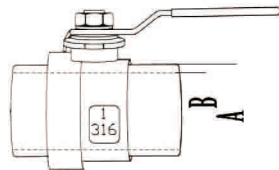

We have established longterm business relationship with clients from North America ,Australia ,Europe and South Korea and Japan Etc .

Welcome to visit our factory.

过滤器

INTAKE STRAINER

海底门

Intake Strainer

生辉编号/ITEM NO.	名称/PRODUCT NAME	A mm	B mm	C mm	D mm	E mm
SH023-001-3/8"	3/8寸海底门	90	82	16.5	11	65
SH023-001-1/2"	1/2寸海底门	90	82	21	12.5	66
SH023-001-3/4"	3/4寸海底门	107	104	26	18.5	80
SH023-001-1"	1寸海底门	106	106	33	25.5	76
SH023-001-1 1/4"	1 1/4寸海底门	103	117	42	32	77
SH023-001-1 1/2"	1 1/2寸海底门	109	133	47.5	38	80
SH023-001-2"	2寸海底门	124	152	60	50	91
SH023-001-2 1/2"	2 1/2寸海底门	153	198	75	63.5	111
SH023-001-3"	3寸海底门	178	240	88	76	130

单片球阀

Ball Valve

生辉编号/ITEM NO.	名称/PRODUCT NAME	A mm	B mm
SH023-002-DN8	1/4寸单片球阀	12.5	11.5
SH023-002-DN10	3/8寸单片球阀	16	15
SH023-002-DN15	1/2寸单片球阀	20	19
SH023-002-DN20	3/4寸单片球阀	25.5	24
SH023-002-DN25	1寸单片球阀	32	30
SH023-002-DN32	1 1/4寸单片球阀	40.5	39
SH023-002-DN40	1 1/2寸单片球阀	46	44
SH023-002-DN50	2寸单片球阀	58	56.5
SH023-002-DN65	2 1/2寸单片球阀	74	72.5
SH023-002-DN80	3寸单片球阀	86	84.5