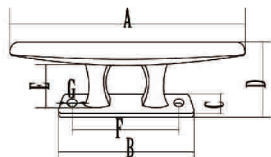

We have established longterm business relationship with clients from North America ,Australia ,Europe and South Korea and Japan Etc .

Welcome to visit our factory.

缆桩 BOLLARD

方孔码头缆桩
Dock Bollard

生辉编号/ITEM NO.	名称/PRODUCT NAME	A mm	B mm	C mm	D mm	E mm	F mm	G mm
SH008-001-10A	10寸方孔码头缆桩	260	200	56	100	65	140	14
SH008-001-12A	12寸方孔码头缆桩	315	225	46.5	123	80	176.5	14

方头缆桩丝杆
Square bolt

生辉编号/ITEM NO.	名称/PRODUCT NAME	A mm	B mm	C mm	D mm
SH008-001-14S	14MM方头缆桩丝杆	14	M14	68	50

斜码头缆桩
Dock Angled Cleat

生辉编号/ITEM NO.	名称/PRODUCT NAME	A mm	B mm	C mm	D mm	E mm	F mm	G mm
SH008-001-12B	12寸斜码头缆桩	300	228	50	94	64	89*2	14.1

平码头缆桩
Flat wharf bollards

生辉编号/ITEM NO.	名称/PRODUCT NAME	A mm	B mm	C mm	D mm	E mm	F mm	G mm
SH008-001-10C	10寸平码头缆桩	254	200	50	100	70	143	14.2

单十字缆桩
Single Cross Bollard

生辉编号/ITEM NO.	名称/PRODUCT NAME	A mm	B mm	C mm	
SH008-002-6363	6363单十字缆桩	81	82	21	
D mm	E mm	F mm	G mm	H mm	I mm
15	30	20	38.5	33.5	5

单十字缆桩
Single Cross Bollard

生辉编号/ITEM NO.	名称/PRODUCT NAME	A mm	B mm	C mm	D mm	E mm	F mm	G mm	H mm
SH008-002-8080	8080单十字缆桩	110	120	80	80	31	55	55	27

双十字缆桩
Double Cross Bollard

生辉编号/ITEM NO.	名称/PRODUCT NAME	A mm	B mm	C mm		
SH008-002-15063	双十字缆桩	165	66	20		
D mm	E mm	F mm	G mm	H mm	I mm	J mm
17	30	19	40.5	118	5	85