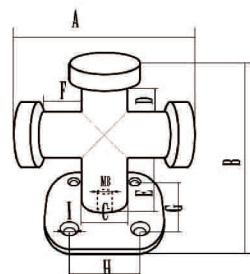

We have established longterm business relationship with clients from North America ,Australia ,Europe and South Korea and Japan Etc .

Welcome to visit our factory.

缆桩 BOLLARD

方孔码头缆桩
Dock Bollard

生辉编号/ITEM NO.	名称/PRODUCT NAME	A mm	B mm	C mm	D mm	E mm	F mm	G mm
SH008-001-10A	10寸方孔码头缆桩	260	200	56	100	65	140	14
SH008-001-12A	12寸方孔码头缆桩	315	225	46.5	123	80	176.5	14

方头缆桩丝杆
Square bolt

生辉编号/ITEM NO.	名称/PRODUCT NAME	A mm	B mm	C mm	D mm
SH008-001-14S	14MM方头缆桩丝杆	14	M14	68	50

斜码头缆桩
Dock Angled Cleat

生辉编号/ITEM NO.	名称/PRODUCT NAME	A mm	B mm	C mm	D mm	E mm	F mm	G mm
SH008-001-12B	12寸斜码头缆桩	300	228	50	94	64	89*2	14.1

平码头缆桩
Flat wharf bollards

生辉编号/ITEM NO.	名称/PRODUCT NAME	A mm	B mm	C mm	D mm	E mm	F mm	G mm
SH008-001-10C	10寸平码头缆桩	254	200	50	100	70	143	14.2

单十字缆桩
Single Cross Bollard

生辉编号/ITEM NO.	名称/PRODUCT NAME	A mm	B mm	C mm	
SH008-002-6363	6363单十字缆桩	81	82	21	
D mm	E mm	F mm	G mm	H mm	I mm
15	30	20	38.5	33.5	5

单十字缆桩
Single Cross Bollard

生辉编号/ITEM NO.	名称/PRODUCT NAME	A mm	B mm	C mm	D mm	E mm	F mm	G mm	H mm
SH008-002-8080	8080单十字缆桩	110	120	80	80	31	55	55	27

双十字缆桩
Double Cross Bollard

生辉编号/ITEM NO.	名称/PRODUCT NAME	A mm	B mm	C mm		
SH008-002-15063	双十字缆桩	165	66	20		
D mm	E mm	F mm	G mm	H mm	I mm	J mm
17	30	19	40.5	118	5	85