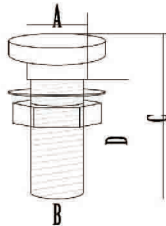

We have established longterm business relationship with clients from North America ,Australia ,Europe and South Korea and Japan Etc .

Welcome to visit our factory.

缆桩 BOLLARD

方孔码头缆桩
Dock Bollard

生辉编号/ITEM NO.	名称/PRODUCT NAME	A mm	B mm	C mm	D mm	E mm	F mm	G mm
SH008-001-10A	10寸方孔码头缆桩	260	200	56	100	65	140	14
SH008-001-12A	12寸方孔码头缆桩	315	225	46.5	123	80	176.5	14

方头缆桩丝杆
Square bolt

生辉编号/ITEM NO.	名称/PRODUCT NAME	A mm	B mm	C mm	D mm
SH008-001-14S	14MM方头缆桩丝杆	14	M14	68	50

斜码头缆桩
Dock Angled Cleat

生辉编号/ITEM NO.	名称/PRODUCT NAME	A mm	B mm	C mm	D mm	E mm	F mm	G mm
SH008-001-12B	12寸斜码头缆桩	300	228	50	94	64	89*2	14.1

平码头缆桩
Flat wharf bollards

生辉编号/ITEM NO.	名称/PRODUCT NAME	A mm	B mm	C mm	D mm	E mm	F mm	G mm
SH008-001-10C	10寸平码头缆桩	254	200	50	100	70	143	14.2

单十字缆桩
Single Cross Bollard

生辉编号/ITEM NO.	名称/PRODUCT NAME	A mm	B mm	C mm	
SH008-002-6363	6363单十字缆桩	81	82	21	
D mm	E mm	F mm	G mm	H mm	I mm
15	30	20	38.5	33.5	5