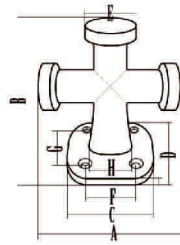

We have established longterm business relationship with clients from North America ,Australia ,Europe and South Korea and Japan Etc .

Welcome to visit our factory.

缆桩 BOLLARD

方孔码头缆桩
Dock Bollard

生辉编号/ITEM NO.	名称/PRODUCT NAME	A mm	B mm	C mm	D mm	E mm	F mm	G mm
SH008-001-10A	10寸方孔码头缆桩	260	200	56	100	65	140	14
SH008-001-12A	12寸方孔码头缆桩	315	225	46.5	123	80	176.5	14

方头缆桩丝杆
Square bolt

生辉编号/ITEM NO.	名称/PRODUCT NAME	A mm	B mm	C mm	D mm
SH008-001-14S	14MM方头缆桩丝杆	14	M14	68	50

斜码头缆桩
Dock Angled Cleat

生辉编号/ITEM NO.	名称/PRODUCT NAME	A mm	B mm	C mm	D mm	E mm	F mm	G mm
SH008-001-12B	12寸斜码头缆桩	300	228	50	94	64	89*2	14.1

平码头缆桩
Flat wharf bollards

生辉编号/ITEM NO.	名称/PRODUCT NAME	A mm	B mm	C mm	D mm	E mm	F mm	G mm
SH008-001-10C	10寸平码头缆桩	254	200	50	100	70	143	14.2

单十字缆桩
Single Cross Bollard

生辉编号/ITEM NO.	名称/PRODUCT NAME	A mm	B mm	C mm	
SH008-002-6363	6363单十字缆桩	81	82	21	
D mm	E mm	F mm	G mm	H mm	I mm
15	30	20	38.5	33.5	5

单十字缆桩
Single Cross Bollard

生辉编号/ITEM NO.	名称/PRODUCT NAME	A mm	B mm	C mm	D mm	E mm	F mm	G mm	H mm
SH008-002-8080	8080单十字缆桩	110	120	80	80	31	55	55	27

双十字缆桩
Double Cross Bollard

生辉编号/ITEM NO.	名称/PRODUCT NAME	A mm	B mm	C mm		
SH008-002-15063	双十字缆桩	165	66	20		
D mm	E mm	F mm	G mm	H mm	I mm	J mm
17	30	19	40.5	118	5	85