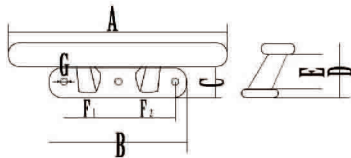

We have established longterm business relationship with clients from North America ,Australia ,Europe and South Korea and Japan Etc .

Welcome to visit our factory.

缆桩 BOLLARD

方孔码头缆桩
Dock Bollard

生辉编号/ITEM NO.	名称/PRODUCT NAME	A mm	B mm	C mm	D mm	E mm	F mm	G mm
SH008-001-10A	10寸方孔码头缆桩	260	200	56	100	65	140	14
SH008-001-12A	12寸方孔码头缆桩	315	225	46.5	123	80	176.5	14

方头缆桩丝杆
Square bolt

生辉编号/ITEM NO.	名称/PRODUCT NAME	A mm	B mm	C mm	D mm
SH008-001-14S	14MM方头缆桩丝杆	14	M14	68	50

斜码头缆桩
Dock Angled Cleat

生辉编号/ITEM NO.	名称/PRODUCT NAME	A mm	B mm	C mm	D mm	E mm	F mm	G mm
SH008-001-12B	12寸斜码头缆桩	300	228	50	94	64	89*2	14.1

平码头缆桩
Flat wharf bollards

生辉编号/ITEM NO.	名称/PRODUCT NAME	A mm	B mm	C mm	D mm	E mm	F mm	G mm
SH008-001-10C	10寸平码头缆桩	254	200	50	100	70	143	14.2

单十字缆桩
Single Cross Bollard

生辉编号/ITEM NO.	名称/PRODUCT NAME	A mm	B mm	C mm	
SH008-002-6363	6363单十字缆桩	81	82	21	
D mm	E mm	F mm	G mm	H mm	I mm
15	30	20	38.5	33.5	5

双十字缆桩

Heavy-Duty Double Cross Bollard

生辉编号/ITEM NO.	名称/PRODUCT NAME	A mm	B mm	C mm	D mm	E mm	F mm
SH008-009-310130	310*130双十字缆桩	310	130	190	350	50	25
SH008-009-370150	370*150双十字缆桩	370	150	190	410	80	38
SH008-009-500180	500*180双十字缆桩	500	180	280	550	100	50