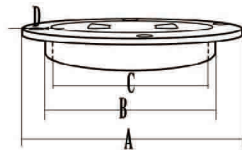

We have established longterm business relationship with clients from North America ,Australia ,Europe and South Korea and Japan Etc .

Welcome to visit our factory.

圆盘

DECK PLATE

带钥匙甲板圆盘

Deck Plate

生辉编号/ITEM NO.	名称/PRODUCT NAME	A mm	B mm	C mm	D mm	E mm
SH029-001-3A	3寸带钥匙甲板圆盘	123	78	86	5	6.5
SH029-001-4A	4寸带钥匙甲板圆盘	140	102	110	5	6.5
SH029-001-5A	5寸带钥匙甲板圆盘	177	126	136	5.5	6.5
SH029-001-6A	6寸带钥匙甲板圆盘	197	152	160	5.5	6.5

大圆盘

Screw-Out Deck Plate

生辉编号/ITEM NO.	名称/PRODUCT NAME	A mm	B mm	C mm	D mm
SH029-001-3B	3寸大圆盘	123	78	86	5
SH029-001-4B	4寸大圆盘	140	102	110	5
SH029-001-5B	5寸大圆盘	177	126	136	5.5
SH029-001-6B	6寸大圆盘	197	152	160	5.5

梅花甲板圆盘

Deck Plate with Star Pattern

生辉编号/ITEM NO.	名称/PRODUCT NAME	A mm	B mm	C mm	D mm
SH029-003-5"	5寸梅花甲板圆盘	185	138	130	M6