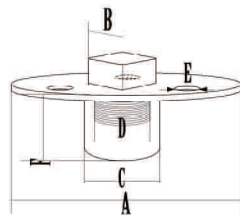

We have established longterm business relationship with clients from North America ,Australia ,Europe and South Korea and Japan Etc .

Welcome to visit our factory.

圆盘

DECK PLATE

带钥匙甲板圆盘

Deck Plate

生辉编号/ITEM NO.	名称/PRODUCT NAME	A mm	B mm	C mm	D mm	E mm
SH029-001-3A	3寸带钥匙甲板圆盘	123	78	86	5	6.5
SH029-001-4A	4寸带钥匙甲板圆盘	140	102	110	5	6.5
SH029-001-5A	5寸带钥匙甲板圆盘	177	126	136	5.5	6.5
SH029-001-6A	6寸带钥匙甲板圆盘	197	152	160	5.5	6.5

大圆盘

Screw-Out Deck Plate

生辉编号/ITEM NO.	名称/PRODUCT NAME	A mm	B mm	C mm	D mm
SH029-001-3B	3寸大圆盘	123	78	86	5
SH029-001-4B	4寸大圆盘	140	102	110	5
SH029-001-5B	5寸大圆盘	177	126	136	5.5
SH029-001-6B	6寸大圆盘	197	152	160	5.5

四方堵头

Square Head Plug

生辉编号/ITEM NO.	名称/PRODUCT NAME	A mm	B mm	C mm	D mm	E mm	F mm
SH029-002-01	四方堵头	61	14	24.5	18	5	18.5

四方堵头长管

Square Head Plug

生辉编号/ITEM NO.	名称/PRODUCT NAME	A mm	B mm	C mm	D mm	E mm	F mm
SH029-002-02	四方堵头长管	50.5	14	24	16	5.5	65

梅花甲板圆盘

Deck Plate with Star Pattern

生辉编号/ITEM NO.	名称/PRODUCT NAME	A mm	B mm	C mm	D mm
SH029-003-5"	5寸梅花甲板圆盘	185	138	130	M6