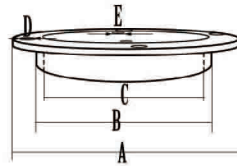

We have established longterm business relationship with clients from North America ,Australia ,Europe and South Korea and Japan Etc .

Welcome to visit our factory.

圆盘

DECK PLATE

带钥匙甲板圆盘

Deck Plate

生辉编号/ITEM NO.	名称/PRODUCT NAME	A mm	B mm	C mm	D mm	E mm
SH029-001-3A	3寸带钥匙甲板圆盘	123	78	86	5	6.5
SH029-001-4A	4寸带钥匙甲板圆盘	140	102	110	5	6.5
SH029-001-5A	5寸带钥匙甲板圆盘	177	126	136	5.5	6.5
SH029-001-6A	6寸带钥匙甲板圆盘	197	152	160	5.5	6.5

大圆盘

Screw-Out Deck Plate

生辉编号/ITEM NO.	名称/PRODUCT NAME	A mm	B mm	C mm	D mm
SH029-001-3B	3寸大圆盘	123	78	86	5
SH029-001-4B	4寸大圆盘	140	102	110	5
SH029-001-5B	5寸大圆盘	177	126	136	5.5
SH029-001-6B	6寸大圆盘	197	152	160	5.5