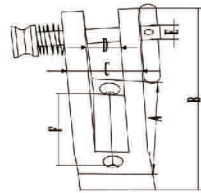

弹簧销斜山型座

Angled Base Deck Hinge with Removable Pins

生辉编号/ITEM NO.	名称/PRODUCT NAME	A mm	B mm	C mm	D mm	E mm	F mm
SH011-004-01X	弹簧销斜山型座	55.5	33	18	7.9	6	40