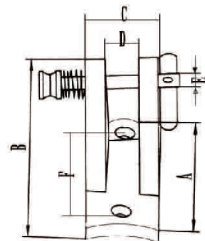

We have established longterm business relationship with clients from North America ,Australia ,Europe and South Korea and Japan Etc .

Welcome to visit our factory.

山型座 DECK HINGE

山型座
Deck Hinge

生辉编号/ITEM NO.	名称/PRODUCT NAME	A mm	B mm	C mm	D mm	E mm	F mm
SH011-001-01	山型座	60	36.5	19	8.4	6.2	40

带锁片山型座
Deck Hinge with Removable Pins

生辉编号/ITEM NO.	名称/PRODUCT NAME	A mm	B mm	C mm	D mm	E mm	F mm
SH011-001-01X	带锁片山型座	60	37	19	8.2	6	40

弧形山型座
Concave Base Deck Hinge

生辉编号/ITEM NO.	名称/PRODUCT NAME	A mm	B mm	C mm	D mm	E mm	F mm
SH011-002-22	7/8"弧形山型座	60	37.8	18.6	7.8	6	40
SH011-002-25	1"弧形山型座	56.5	36	15.3	7.2	6.2	40

生辉编号/ITEM NO.	名称/PRODUCT NAME	A mm	B mm	C mm	D mm	E mm
SH011-009-01	金字塔	50.8	22.2	16.5	M6	36
SH011-009-02	金字塔	50.8	19	16.5	M6	36

坐扣

Sit buckle

生辉编号/ITEM NO.	名称/PRODUCT NAME	A mm	B mm	C mm	D mm	E mm
SH011-010-01	坐扣	73	50	30.7	23.6	2.4