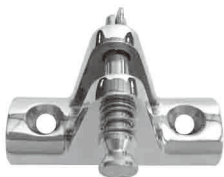

We have established longterm business relationship with clients from North America ,Australia ,Europe and South Korea and Japan Etc .

Welcome to visit our factory.

山型座 DECK HINGE

山型座
Deck Hinge

生辉编号/ITEM NO.	名称/PRODUCT NAME	A mm	B mm	C mm	D mm	E mm	F mm
SH011-001-01	山型座	60	36.5	19	8.4	6.2	40

带锁片山型座
Deck Hinge with Removable Pins

生辉编号/ITEM NO.	名称/PRODUCT NAME	A mm	B mm	C mm	D mm	E mm	F mm
SH011-001-01X	带锁片山型座	60	37	19	8.2	6	40

弧形山型座
Concave Base Deck Hinge

生辉编号/ITEM NO.	名称/PRODUCT NAME	A mm	B mm	C mm	D mm	E mm	F mm
SH011-002-22	7/8"弧形山型座	60	37.8	18.6	7.8	6	40
SH011-002-25	1"弧形山型座	56.5	36	15.3	7.2	6.2	40

带锁片弧形山型座
Concave Base Deck Hinge with Removable Pins

生辉编号/ITEM NO.	名称/PRODUCT NAME	A mm	B mm	C mm	D mm	E mm	F mm
SH011-002-22X	带锁片弧形山型座	60	37.6	19	7.8	6	40
SH011-002-25X	带锁片弧形山型座	56.5	36	15.2	7.3	6	40

斜山型座
Angled Base Deck Hinge