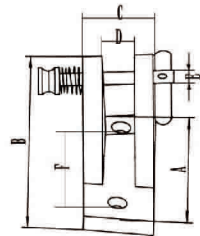

We have established longterm business relationship with clients from North America ,Australia ,Europe and South Korea and Japan Etc .

Welcome to visit our factory.

山型座 DECK HINGE

山型座
Deck Hinge

生辉编号/ITEM NO.	名称/PRODUCT NAME	A mm	B mm	C mm	D mm	E mm	F mm
SH011-001-01	山型座	60	36.5	19	8.4	6.2	40

带锁片山型座
Deck Hinge with Removable Pins

生辉编号/ITEM NO.	名称/PRODUCT NAME	A mm	B mm	C mm	D mm	E mm	F mm
SH011-001-01X	带锁片山型座	60	37	19	8.2	6	40

弧形山型座
Concave Base Deck Hinge

生辉编号/ITEM NO.	名称/PRODUCT NAME	A mm	B mm	C mm	D mm	E mm	F mm
SH011-002-22	7/8"弧形山型座	60	37.8	18.6	7.8	6	40
SH011-002-25	1"弧形山型座	56.5	36	15.3	7.2	6.2	40