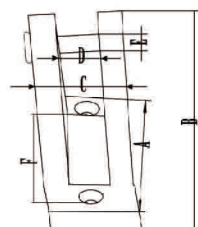

We have established longterm business relationship with clients from North America ,Australia ,Europe and South Korea and Japan Etc .

Welcome to visit our factory.

山型座 DECK HINGE

山型座
Deck Hinge

生辉编号/ITEM NO.	名称/PRODUCT NAME	A mm	B mm	C mm	D mm	E mm	F mm
SH011-001-01	山型座	60	36.5	19	8.4	6.2	40

带锁片山型座
Deck Hinge with Removable Pins

生辉编号/ITEM NO.	名称/PRODUCT NAME	A mm	B mm	C mm	D mm	E mm	F mm
SH011-001-01X	带锁片山型座	60	37	19	8.2	6	40

弧形山型座
Concave Base Deck Hinge

生辉编号/ITEM NO.	名称/PRODUCT NAME	A mm	B mm	C mm	D mm	E mm	F mm
SH011-002-22	7/8"弧形山型座	60	37.8	18.6	7.8	6	40
SH011-002-25	1"弧形山型座	56.5	36	15.3	7.2	6.2	40

带锁片弧形山型座
Concave Base Deck Hinge with Removable Pins

生辉编号/ITEM NO.	名称/PRODUCT NAME	A mm	B mm	C mm	D mm	E mm	F mm
SH011-002-22X	带锁片弧形山型座	60	37.6	19	7.8	6	40
SH011-002-25X	带锁片弧形山型座	56.5	36	15.2	7.3	6	40

斜山型座
Angled Base Deck Hinge