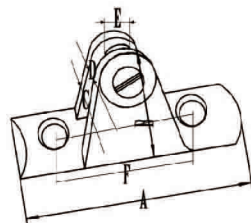

We have established longterm business relationship with clients from North America ,Australia ,Europe and South Korea and Japan Etc .

Welcome to visit our factory.

山型座 DECK HINGE

山型座
Deck Hinge

生辉编号/ITEM NO.	名称/PRODUCT NAME	A mm	B mm	C mm	D mm	E mm	F mm
SH011-001-01	山型座	60	36.5	19	8.4	6.2	40

带锁片山型座
Deck Hinge with Removable Pins

生辉编号/ITEM NO.	名称/PRODUCT NAME	A mm	B mm	C mm	D mm	E mm	F mm
SH011-001-01X	带锁片山型座	60	37	19	8.2	6	40

弧形山型座
Concave Base Deck Hinge

生辉编号/ITEM NO.	名称/PRODUCT NAME	A mm	B mm	C mm	D mm	E mm	F mm
SH011-002-22	7/8"弧形山型座	60	37.8	18.6	7.8	6	40
SH011-002-25	1"弧形山型座	56.5	36	15.3	7.2	6.2	40