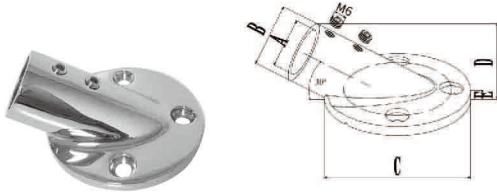

We have established longterm business relationship with clients from North America ,Australia ,Europe and South Korea and Japan Etc .

Welcome to visit our factory.

管座

ROUND BASE

圆管座

Round Base 30°

生辉编号/ITEM NO.	名称/PRODUCT NAME	A mm	B mm	C mm	D mm	E mm
SH013-001-3022	30° 22MM圆管座	22.8	29	65	37	5
SH013-001-3025	30° 25MM圆管座	25.8	32	72	37	5

圆管座

Round Base 45°

生辉编号/ITEM NO.	名称/PRODUCT NAME	A mm	B mm	C mm	D mm	E mm
SH013-001-4522	45° 22MM圆管座	22.5	29	66	38	5.5
SH013-001-4525	45° 25MM圆管座	25.8	32	72	40	5.5

圆管座

Round Base 60°

生辉编号/ITEM NO.	名称/PRODUCT NAME	A mm	B mm	C mm	D mm	E mm
SH013-001-6022	60° 22MM圆管座	22.5	29	66	40	5
SH013-001-6025	60° 25MM圆管座	25.8	32	70	40	5
SH013-001-6030	60° 30MM圆管座	30.5	37	72	49	5
SH013-001-6032	60° 32MM圆管座	32.7	40	72.5	53	5