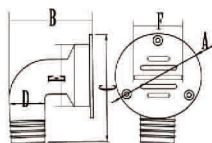

直地漏
Cockpit Drain

生辉编号/ITEM NO.	名称/PRODUCT NAME	A mm	B mm	C mm	D mm	E mm
SH025-002-50A	2寸直地漏	82	51.5	80	50	6

焊接直地漏
Cockpit Drain

生辉编号/ITEM NO.	名称/PRODUCT NAME	A mm	B mm	C mm	D mm	E mm
SH025-002-50B	2寸一体直地漏	82	51.5	80	50	6

弯地漏
90 Degree Cockpit Drain

生辉编号/ITEM NO.	名称/PRODUCT NAME	A mm	B mm	C mm	D mm	E mm	F mm
SH025-003-32A	32MM弯地漏	79	80	103	32.5	56.5	50
SH025-003-38A	38MM弯地漏	79	80	103	39	56	50

一体弯地漏
90 Degree Cockpit Drain