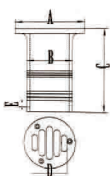

We have established longterm business relationship with clients from North America ,Australia ,Europe and South Korea and Japan Etc .

Welcome to visit our factory.

地漏 DRAIN

直地漏
Cockpit Drain

生辉编号/ITEM NO.	名称/PRODUCT NAME	A mm	B mm	C mm	D mm	E mm
SH025-001-9038	1 1/2寸直地漏	82	58	38	60	50

直地漏
Cockpit Drain

生辉编号/ITEM NO.	名称/PRODUCT NAME	A mm	B mm	C mm	D mm	E mm
SH025-002-50A	2寸直地漏	82	51.5	80	50	6

焊接直地漏
Cockpit Drain

生辉编号/ITEM NO.	名称/PRODUCT NAME	A mm	B mm	C mm	D mm	E mm
SH025-002-50B	2寸一体直地漏	82	51.5	80	50	6