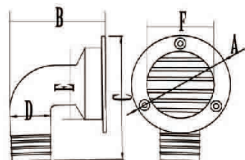

We have established longterm business relationship with clients from North America ,Australia ,Europe and South Korea and Japan Etc .

Welcome to visit our factory.

地漏 DRAIN

直地漏
Cockpit Drain

生辉编号/ITEM NO.	名称/PRODUCT NAME	A mm	B mm	C mm	D mm	E mm
SH025-001-9038	1 1/2寸直地漏	82	58	38	60	50

直地漏
Cockpit Drain

生辉编号/ITEM NO.	名称/PRODUCT NAME	A mm	B mm	C mm	D mm	E mm
SH025-002-50A	2寸直地漏	82	51.5	80	50	6

焊接直地漏
Cockpit Drain

生辉编号/ITEM NO.	名称/PRODUCT NAME	A mm	B mm	C mm	D mm	E mm
SH025-002-50B	2寸一体直地漏	82	51.5	80	50	6