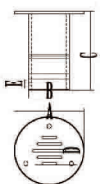

We have established longterm business relationship with clients from North America ,Australia ,Europe and South Korea and Japan Etc .

Welcome to visit our factory.

地漏 DRAIN

直地漏
Cockpit Drain

生辉编号/ITEM NO.	名称/PRODUCT NAME	A mm	B mm	C mm	D mm	E mm
SH025-001-9038	1 1/2寸直地漏	82	58	38	60	50

直地漏
Cockpit Drain

生辉编号/ITEM NO.	名称/PRODUCT NAME	A mm	B mm	C mm	D mm	E mm
SH025-002-50A	2寸直地漏	82	51.5	80	50	6

焊接直地漏
Cockpit Drain

生辉编号/ITEM NO.	名称/PRODUCT NAME	A mm	B mm	C mm	D mm	E mm
SH025-002-50B	2寸一体直地漏	82	51.5	80	50	6