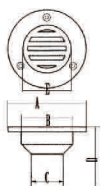

地漏 DRAIN

直地漏
Cockpit Drain

生辉编号/ITEM NO.	名称/PRODUCT NAME	A mm	B mm	C mm	D mm	E mm
SH025-001-9038	1 1/2寸直地漏	82	58	38	60	50