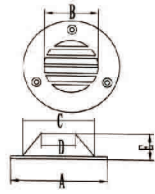

无管地漏
Cockpit Drain

生辉编号/ITEM NO.	名称/PRODUCT NAME	A mm	B mm	C mm	D mm	E mm
SH025-004-30	无管地漏	79	50	56	29	23