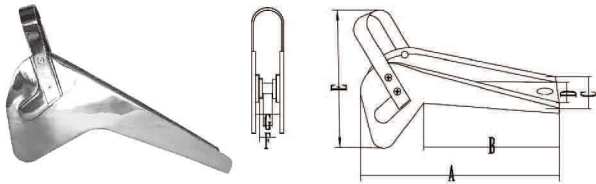

We have established longterm business relationship with clients from North America ,Australia ,Europe and South Korea and Japan Etc .

Welcome to visit our factory.

锚支架

ANCHOR ROLLER

锚支架

Anchor Bow Roller

生辉编号/ITEM NO.	名称/PRODUCT NAME	A mm	B mm	C mm	D mm	E mm	F mm	G mm
SH002-001-0608	5-10KG锚支架	380	260	65	46	295	28	8.6
SH002-001-0810	10-20KG锚支架	480	310	77	60	300	36	15
SH002-001-1012	20-30KG锚支架	540	330	72	355	355	45	16

单轮铸造锚支架

Anchor Bow Roller

生辉编号/ITEM NO.	名称/PRODUCT NAME	A mm	B mm	C mm	D mm	E mm
SH002-002-01	单轮铸造锚支架	170	96	60	54	72

单轮钢板锚支架

Anchor Bow Roller

生辉编号/ITEM NO.	名称/PRODUCT NAME	A mm	B mm	C mm	D mm	E mm
SH002-002-02	单轮钢板锚支架	170	100	51	45	75