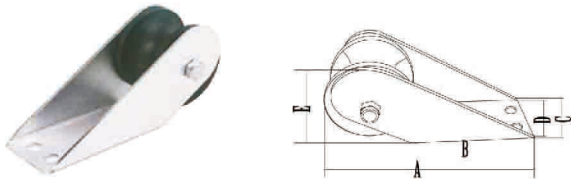

We have established longterm business relationship with clients from North America ,Australia ,Europe and South Korea and Japan Etc .

Welcome to visit our factory.

锚支架

ANCHOR ROLLER

锚支架

Anchor Bow Roller

生辉编号/ITEM NO.	名称/PRODUCT NAME	A mm	B mm	C mm	D mm	E mm	F mm	G mm
SH002-001-0608	5-10KG锚支架	380	260	65	46	295	28	8.6
SH002-001-0810	10-20KG锚支架	480	310	77	60	300	36	15
SH002-001-1012	20-30KG锚支架	540	330	72	355	355	45	16

单轮铸造锚支架

Anchor Bow Roller

生辉编号/ITEM NO.	名称/PRODUCT NAME	A mm	B mm	C mm	D mm	E mm
SH002-002-01	单轮铸造锚支架	170	96	60	54	72

单轮钢板锚支架

Anchor Bow Roller

生辉编号/ITEM NO.	名称/PRODUCT NAME	A mm	B mm	C mm	D mm	E mm
SH002-002-02	单轮钢板锚支架	170	100	51	45	75

锚支架

Anchor Bow Roller

生辉编号/ITEM NO.	名称/PRODUCT NAME	A mm	B mm	C mm	D mm	E mm	F mm	G mm
SH002-003-01	带锁销铸造锚支架	251	148	55	48	75	50	21

锚支架斜底

Self-Launching Anchor Bow Roller

生辉编号/ITEM NO.	名称/PRODUCT NAME	A mm	B mm	C mm	D mm	E mm	F mm	G mm
SH002-004-4234	7.5-15KG钢板锚支架	430	228	80	72	102	43	16
SH002-004-4235	10-20KG钢板锚支架	580	390	80	72	150	43	16
SH002-004-4275	15-30KG钢板锚支架	735	505	89	79	165	60	25
SH002-004-4295	30-50KG钢板锚支架	892	615	100	90	225	70	36