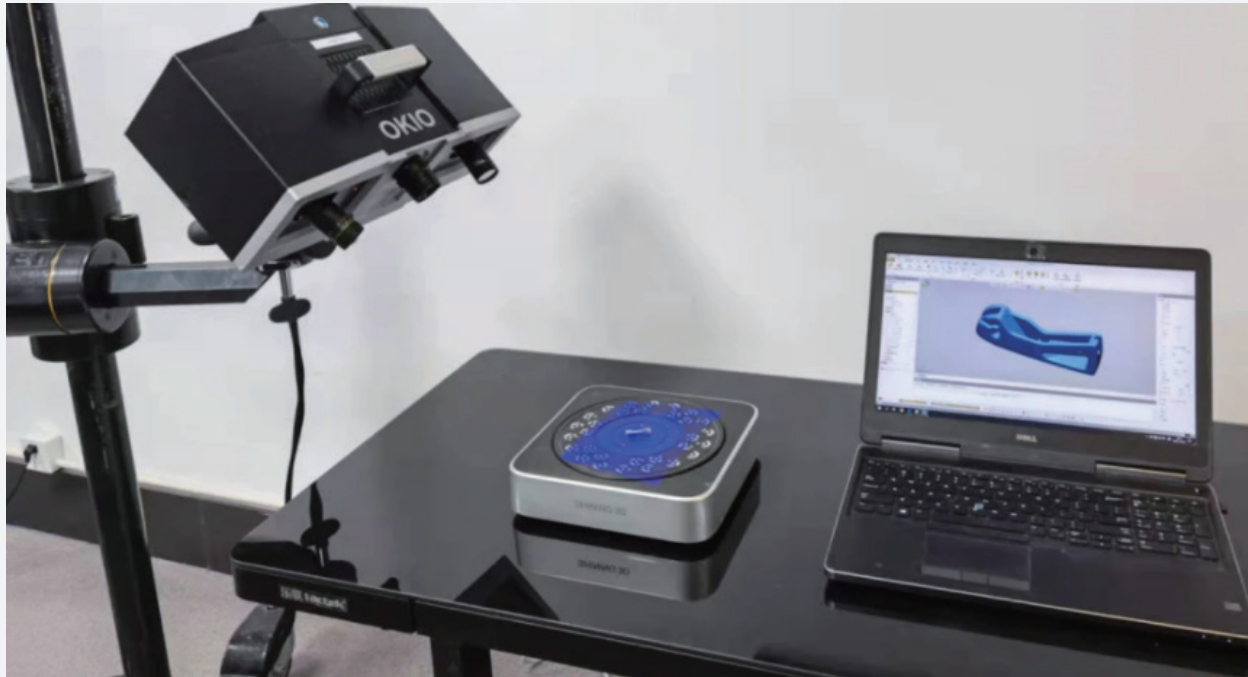

01

RTCO R&D Team

RTCO has a professional R&D team, which constantly develops new materials, automation equipment, and process optimization. The team provides the best and most suitable technical support for customers' design and projects, and realizes a better one-stop service experience.

Our R&D team is still expanding now and introducing high technical talents. Focus on our main value: Environmental-Friendly; User-Friendly & Custom Friendly.