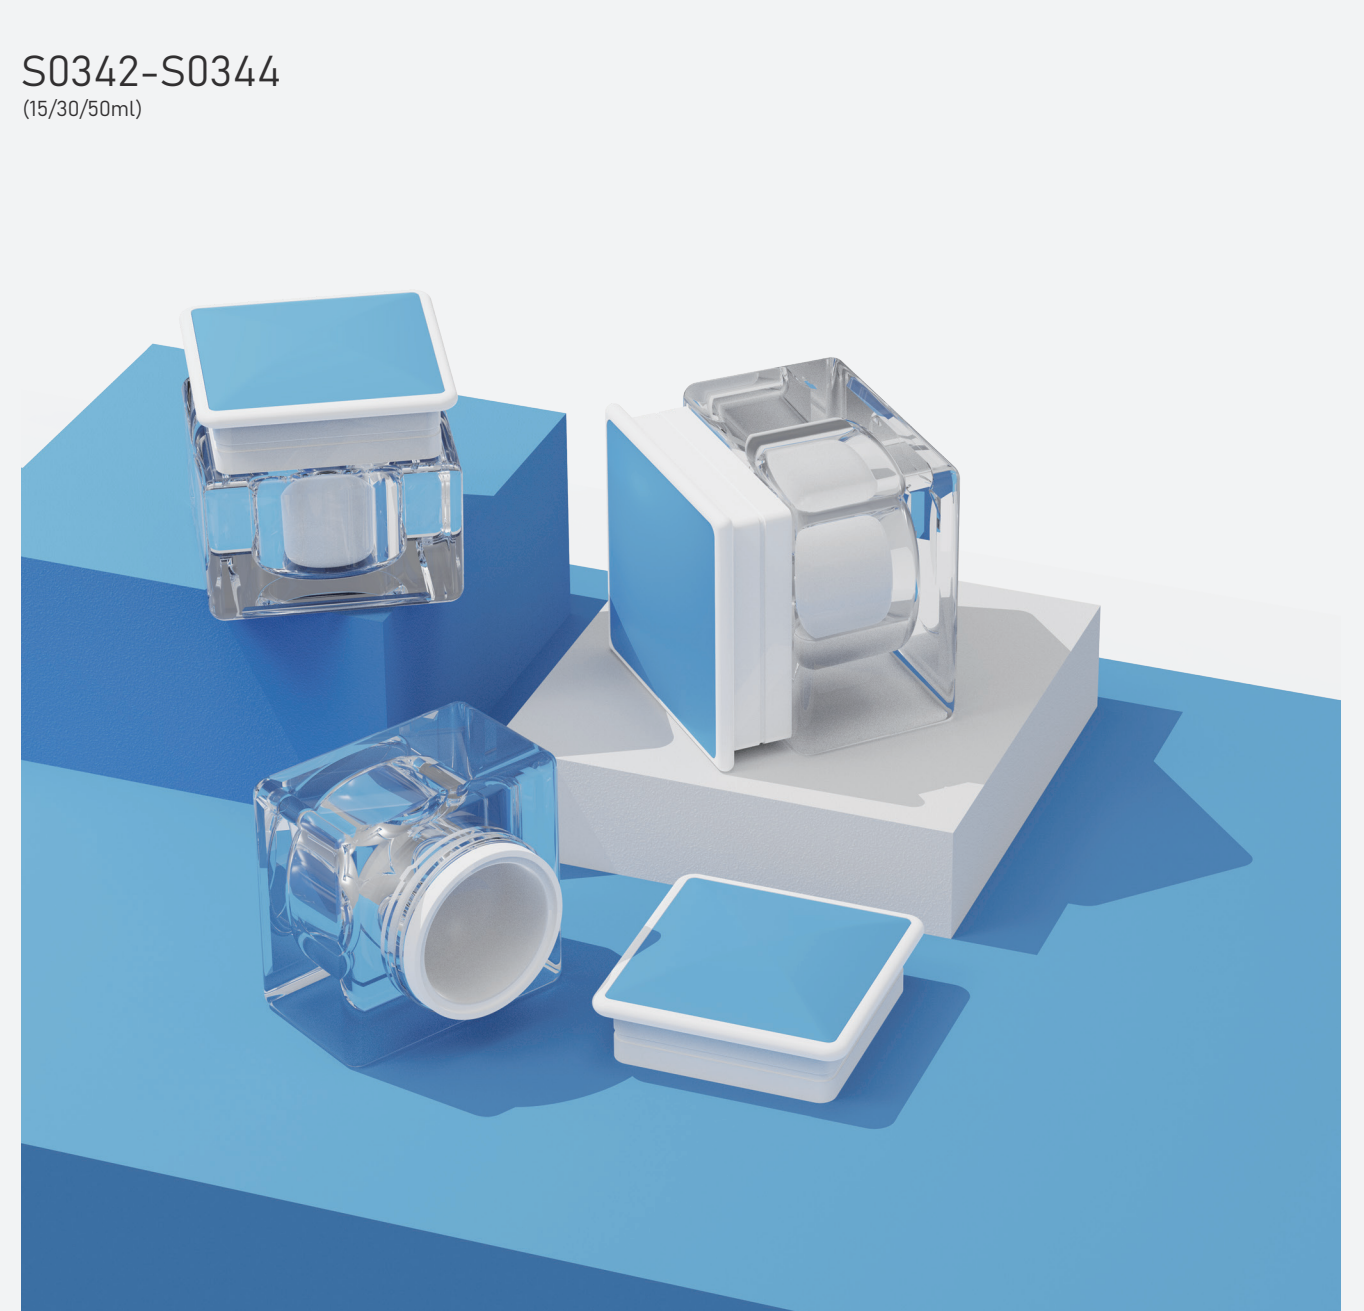

S0342-S0344
(15/30/50ml)