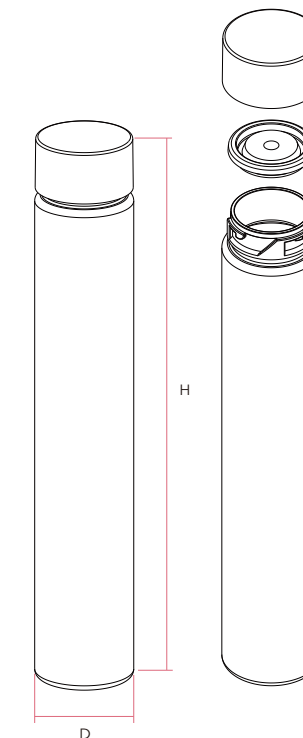

RTCO CBD Packaging Features:

- Child-resistant CBD packaging
- Crush Proof
- Slim and Portable
- Refillable and Reusable