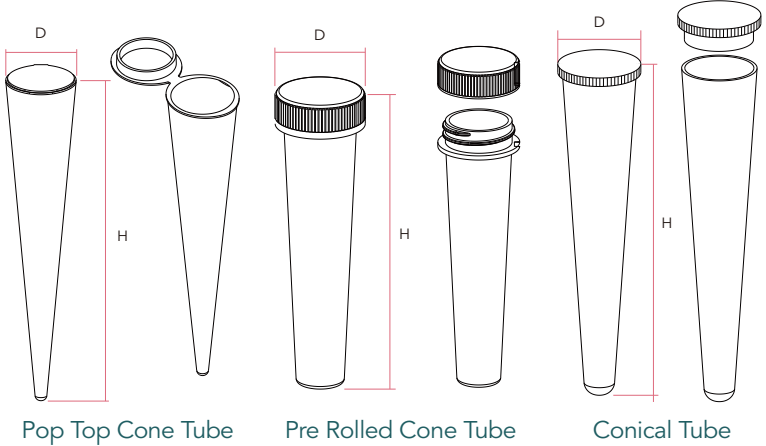

Pre-Roll Joint Packaging

Item#	Resin	Diameter (mm)	Height (mm)
Pop Top Cone Tube	PET	19	100
		18	111
Pre Rolled Cone Tube	PET	18	101
		18	123
Conical Tube	PVC	16	87
		16	101
		16	112

Remarkable
Technology

05/06

One Stop
Packaging
Solution Provider