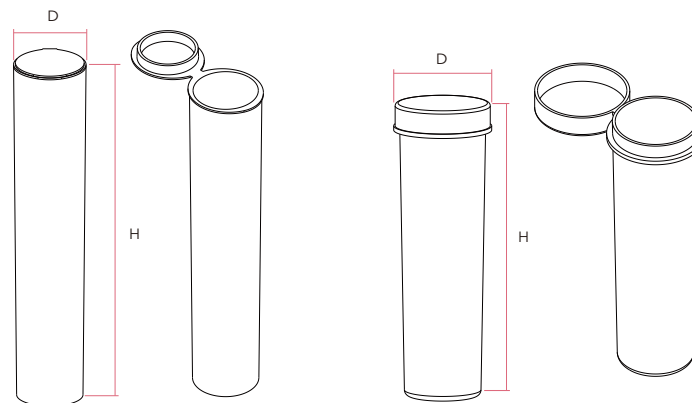

Remarkable
Technology

07/08

One Stop
Packaging
Solution Provider

Pre-Roll Joint Packaging

Pop Top Tube / Biunt&Joint Tube