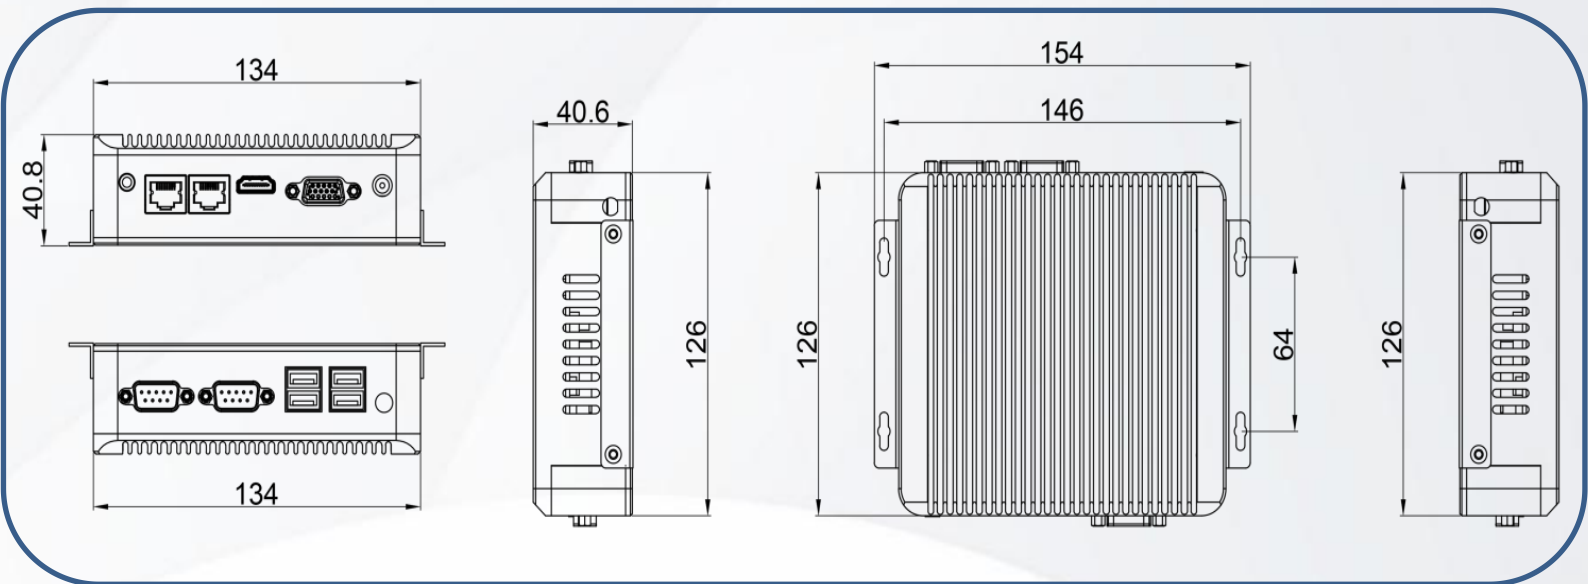

QY-B5300

Fanless Mini PC

Product Features:

- Support Windows or Linux System
- CPU can choose J4105 / J4125 / J6426 / N100
- Can install WIFI module
- DC-12V Power (Don' t support wide voltage)

Specification:

| QY-B5300 | | |
|----------------------------|---|-------------------------------|
| CPU | J4105 / J4125 | |
| Memory | DDR III | |
| System | WIN7/8/10/LINUX | |
| Storage | MSATA | 1*MSATA |
| | SATA | 1*SATA |
| | Minipcie | 1*Minipcie for Wifi |
| Display | HDMI | 2*HDMI |
| I/O | USB | 4*USB |
| | Network Interfaces | 2*RJ-45 (Realtek 8111) |
| | Serial Port | 2*RS-232 (DB9) |
| | Audio | 1*LINEOUT |
| Working Temperature | -20°C~70°C | |
| Storage Temperature | -40°C~80°C | |
| Humidity | 90% (20±50°C) | |
| Power | DC 12V | |
| Size | 138mmx127mmx43mm | |
| Radiating | Aluminum-magnesium alloy heat dissipation cover, conduction heat dissipation | |

Size Drawing:

Interface Drawing:

A:SPK

G:Power

B:LAN/1

H:USB 1/2

C:LAN/2

I:USB 3/4