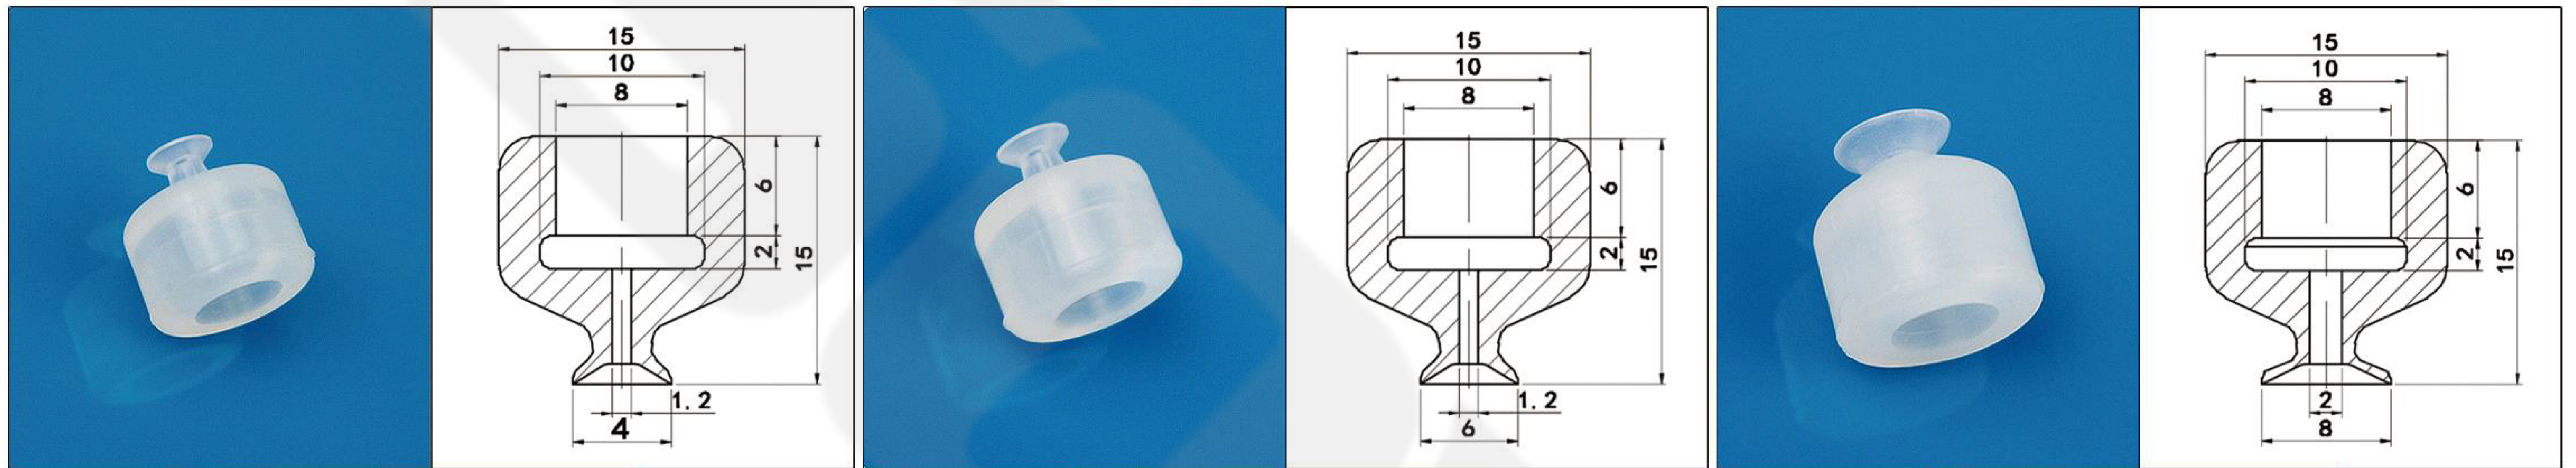

■ Almighty big head

- Rear mounting hole: 8mm single layer (GSP) / double layer (GDP) / triple layer (GMP)
- Single layer (GSP) suction cup diameter: 4/6/8/10/12/15/20/25/30/35/40/50mm
- Double layer (GDP) suction cup diameter: 6/8/10/12/15/20/25/30/35/40/45/50mm
- Three-layer (GMP) suction cup diameter: 6/8/10/15/20/25/30/40/50mm