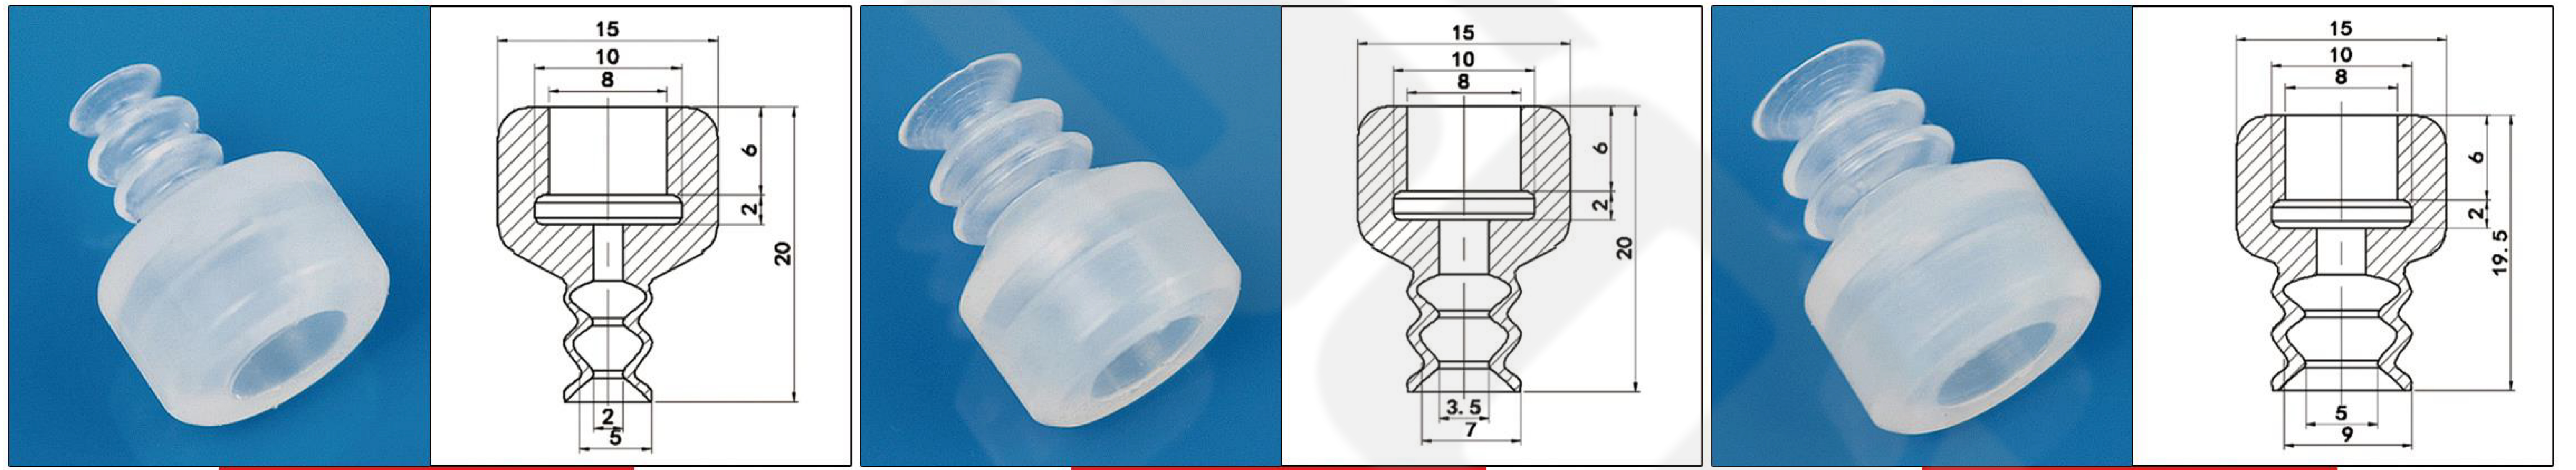

GMP-8

GMP-10

GMP-6