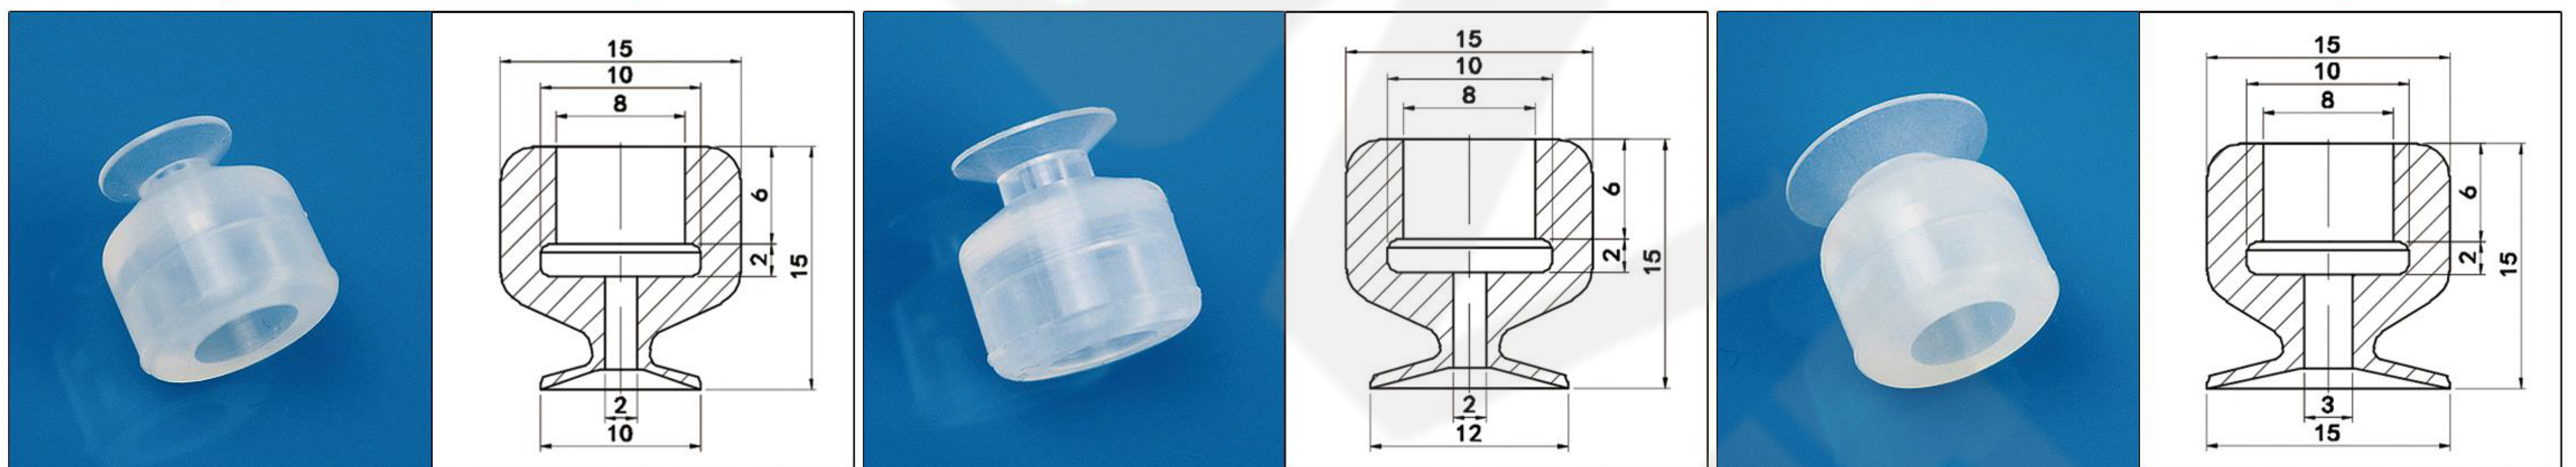

GSP-10

GSP-12

GSP-15

Suzhou Keshuosi Robot Technology Co., Ltd.