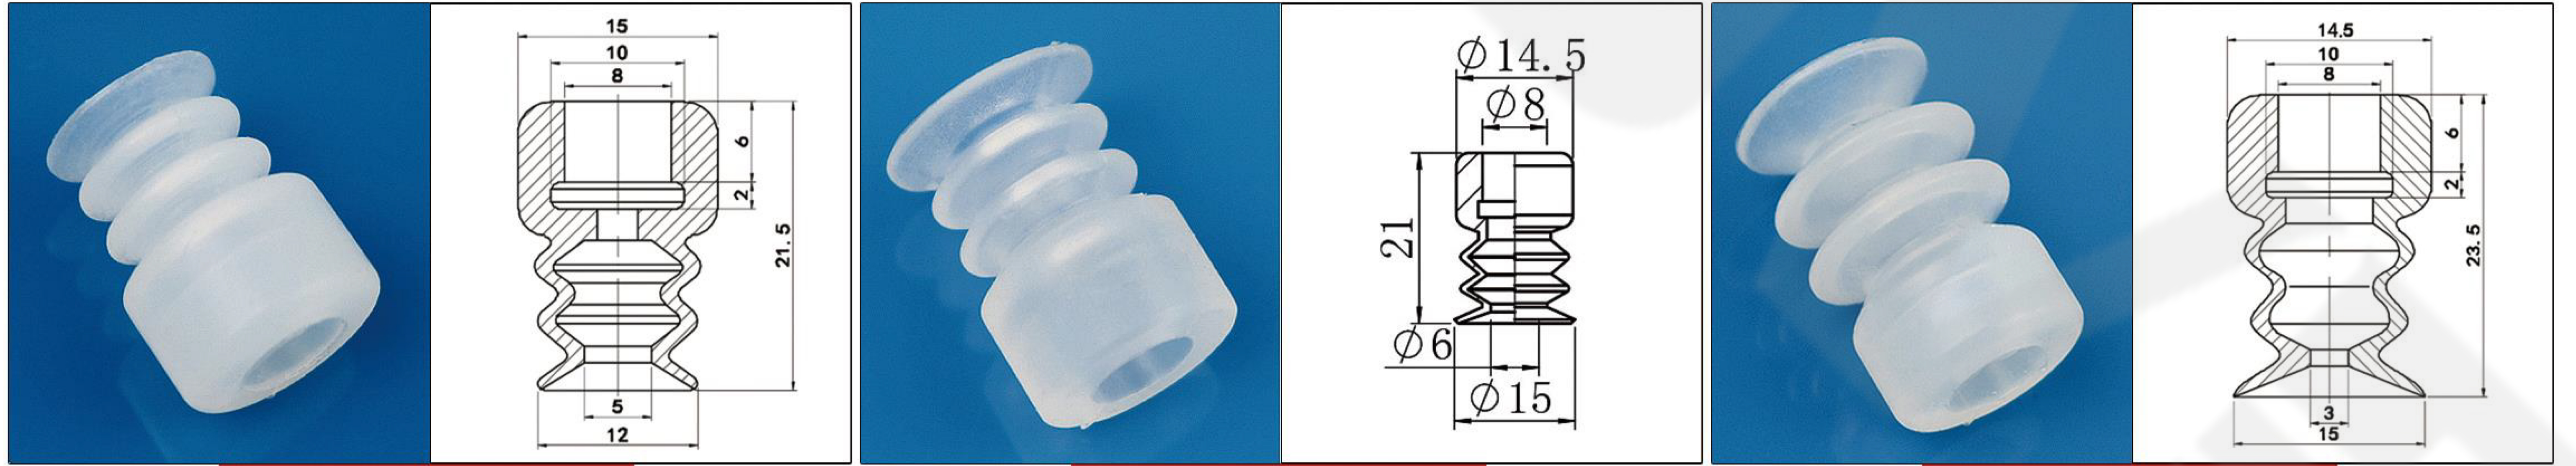

GMP-15A

GMP-15B

GMP-12