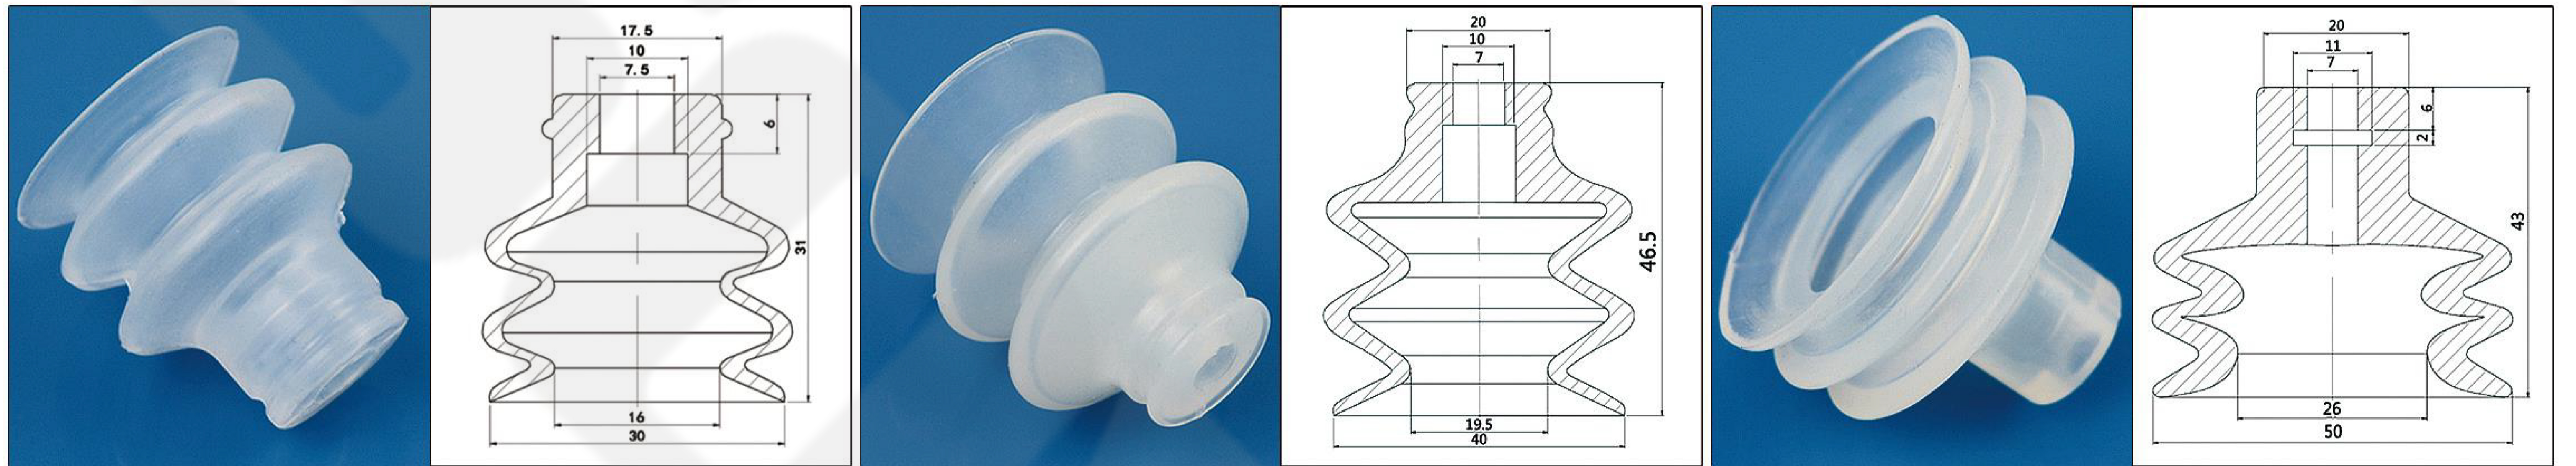

GMP-40

GMP-50

GMP-30B