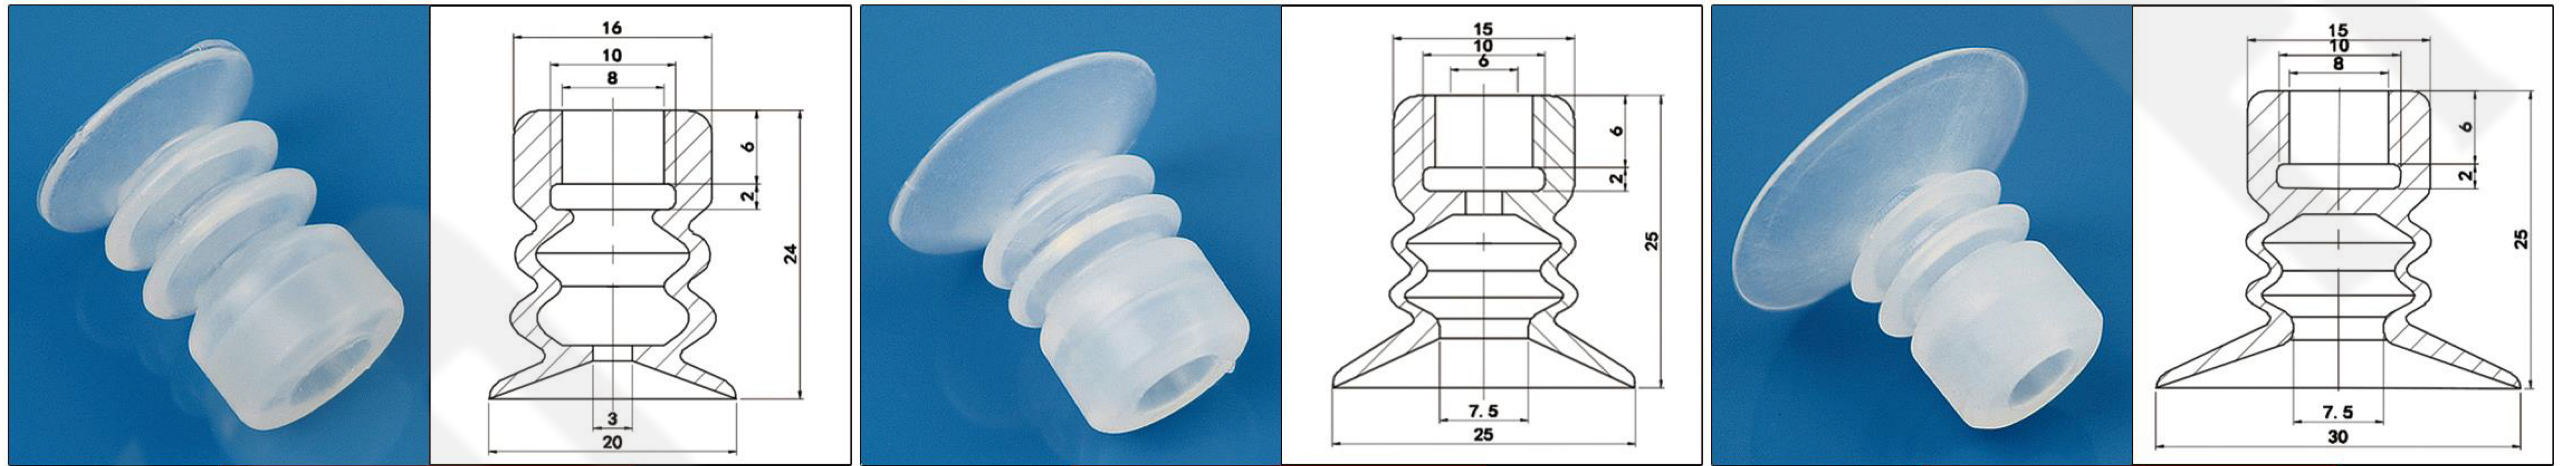

GMP-25

GMP-30A

GMP-20