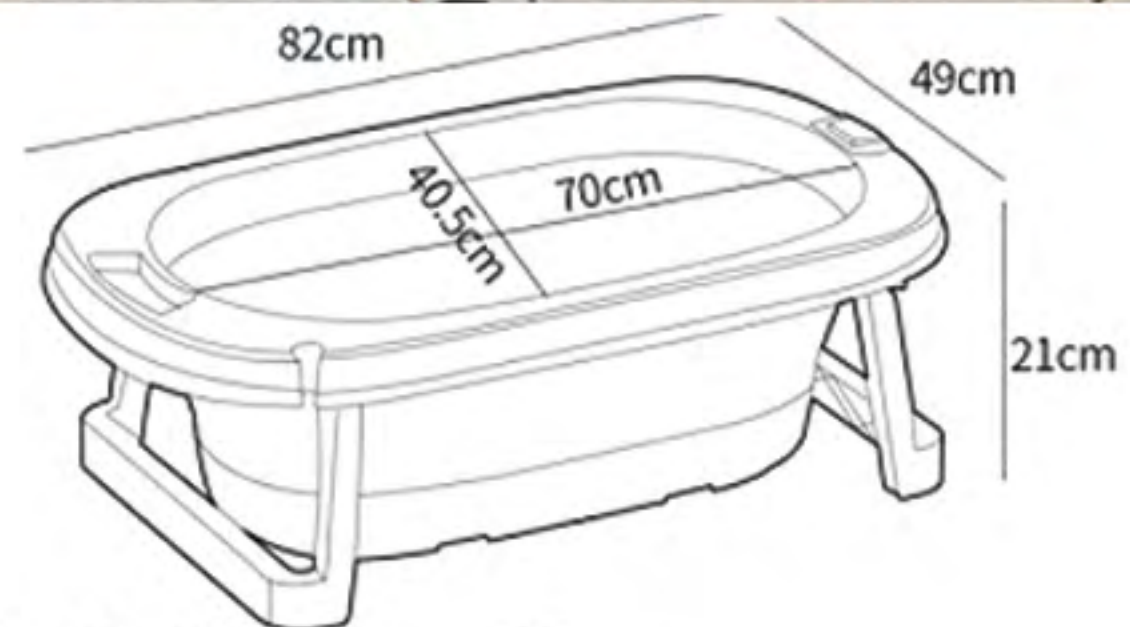

ITEM NO.:B-C01

PRODUCT INFORMATION

Product size:78*57*43cm

Packing size:1pc/ctn,59*18.5*79cm; 4.7kg/4kg

COLOR CHOICE

Red/Blue/Yellow