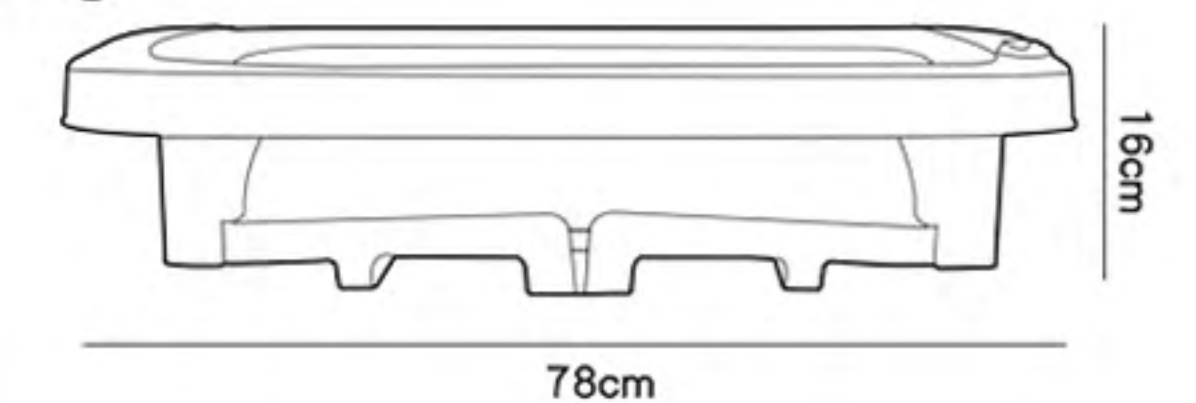

BABY bath tub

ITEM NO.:B-B02

PRODUCT INFORMATION

Product size:82*49*21cm

Packing size:1pc/ctn,83*10.5*52cm, 2.4kg/1.8kg

COLOR CHOICE

Red/Blue/Yellow

ITEM NO.:B-C01

PRODUCT INFORMATION

Product size:78*57*43cm

Packing size:1pc/ctn,59*18.5*79cm; 4.7kg/4kg

COLOR CHOICE

Red/Blue/Yellow