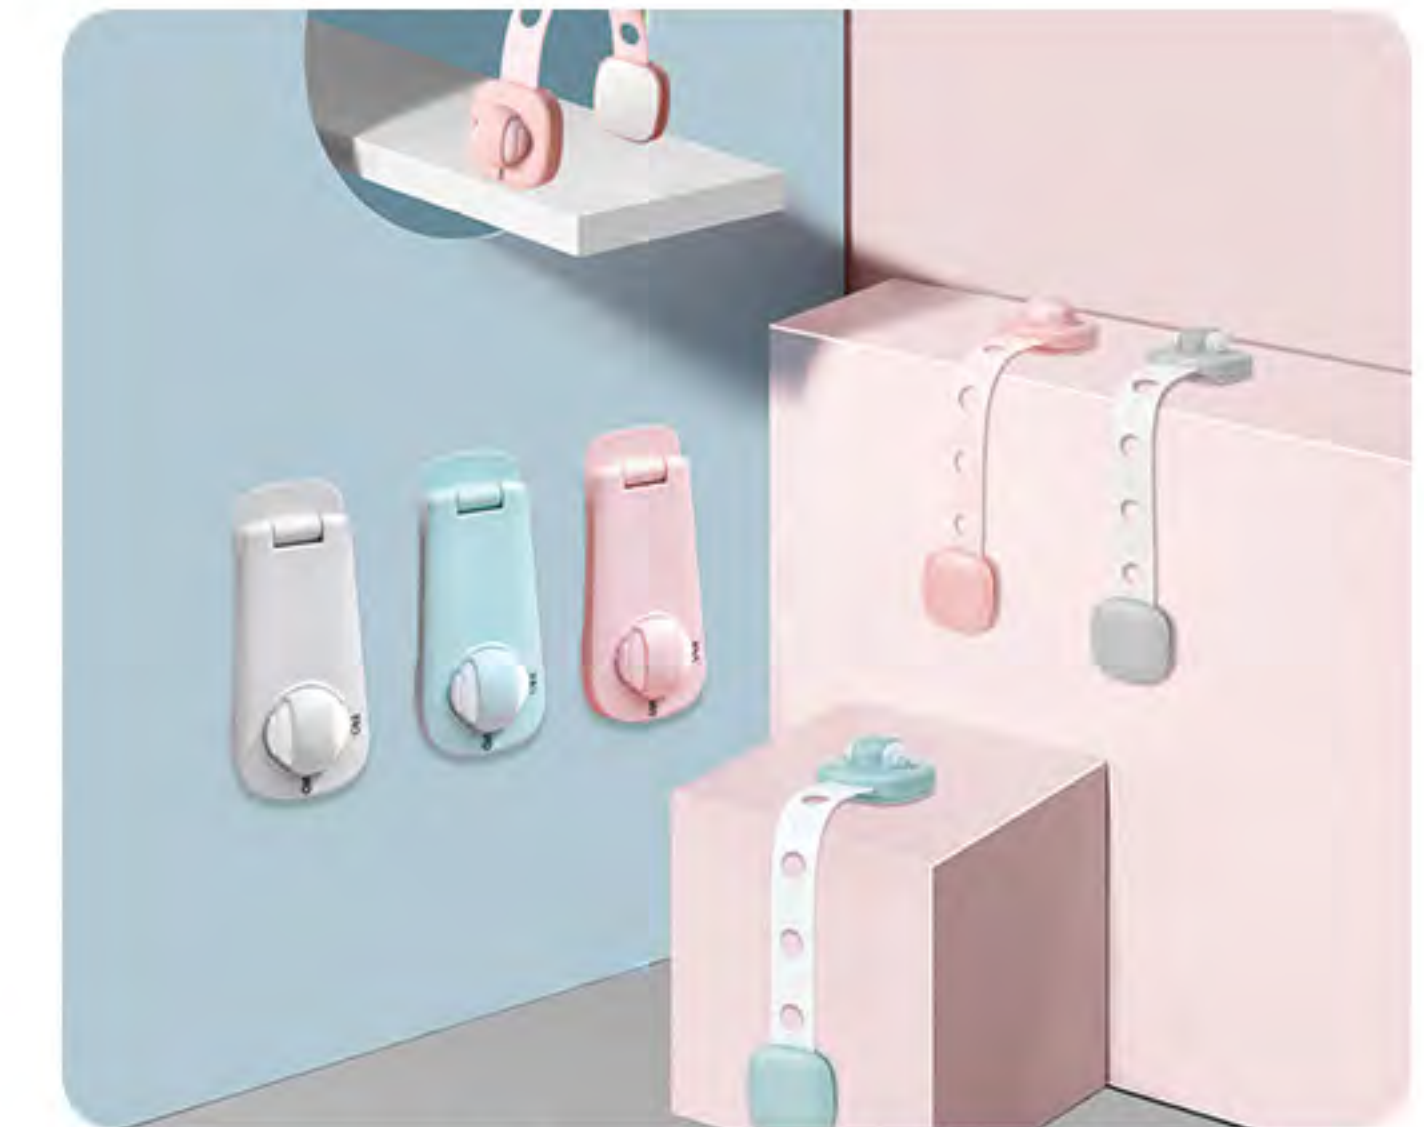

ITEM NO.:KF-180/181

Product Material: ABS
Packing size:250pc/ctn,50*26*29
Color choice:Pink/Grey/Blue/white/Cream