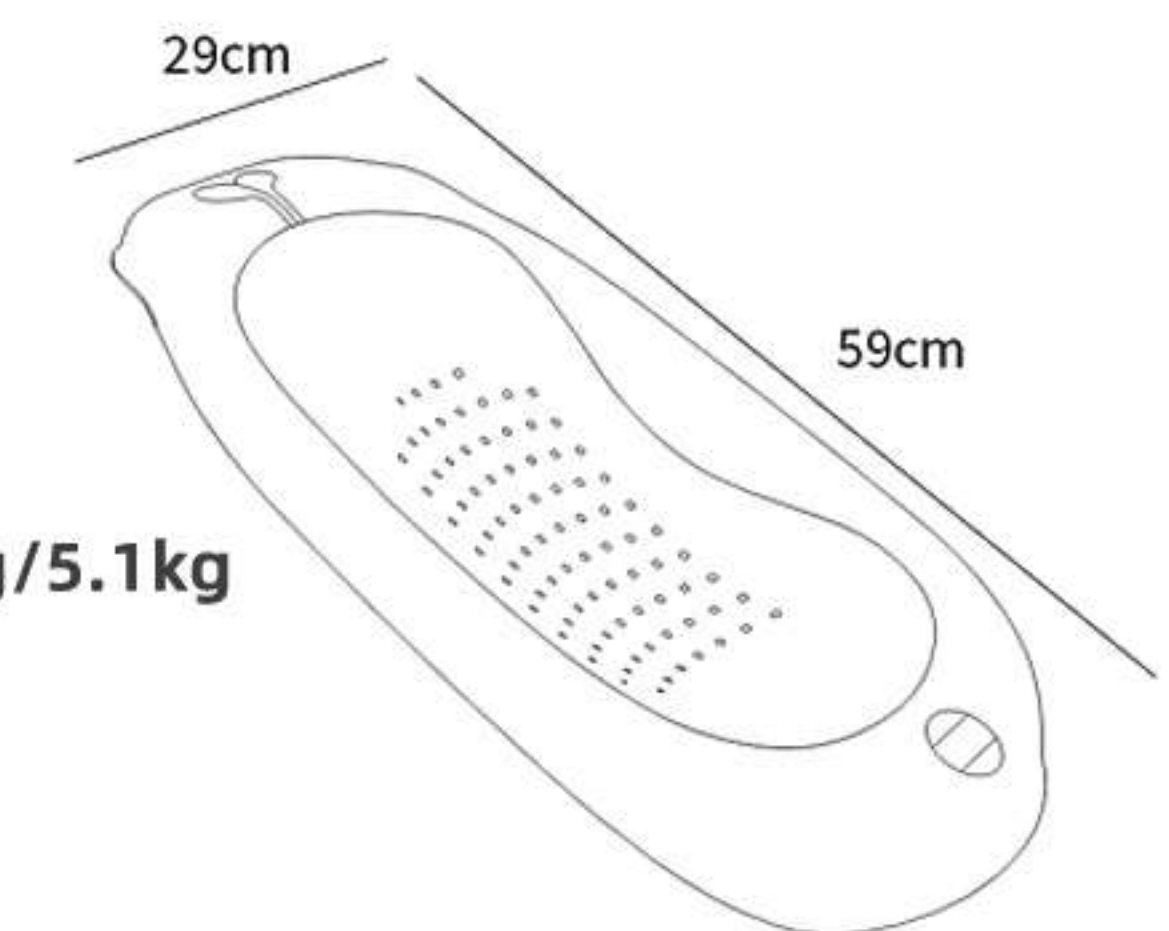

Blue/Pink/star white

BABY bath stand

ITEM NO.:B-B10

PRODUCT INFORMATION

Product size:48.5*28.5*22cm

Packing size:10pc/ctn,56.5*32*61.5cm; 8kg/6kg

COLOR CHOICE

Pink/Grey/orange/Blue

BABY bath stand

ITEM NO.:B-B07

PRODUCT INFORMATION

Product size:53.5*28*17cm (open)

Packing size:12pc/ctn,55.5*30.5*54cm; 6.2kg/5.4kg

COLOR CHOICE

Pink/Blue/Yellow

ITEM NO.:B-B09

PRODUCT INFORMATION

Product size:59*29cm

Packing size:12pc/ctn,58.5*29.5*44cm; 5.9kg/5.1kg

COLOR CHOICE

Green/Yellow

BABY Potty seat

ITEM NO.:B-A03

PRODUCT INFORMATION