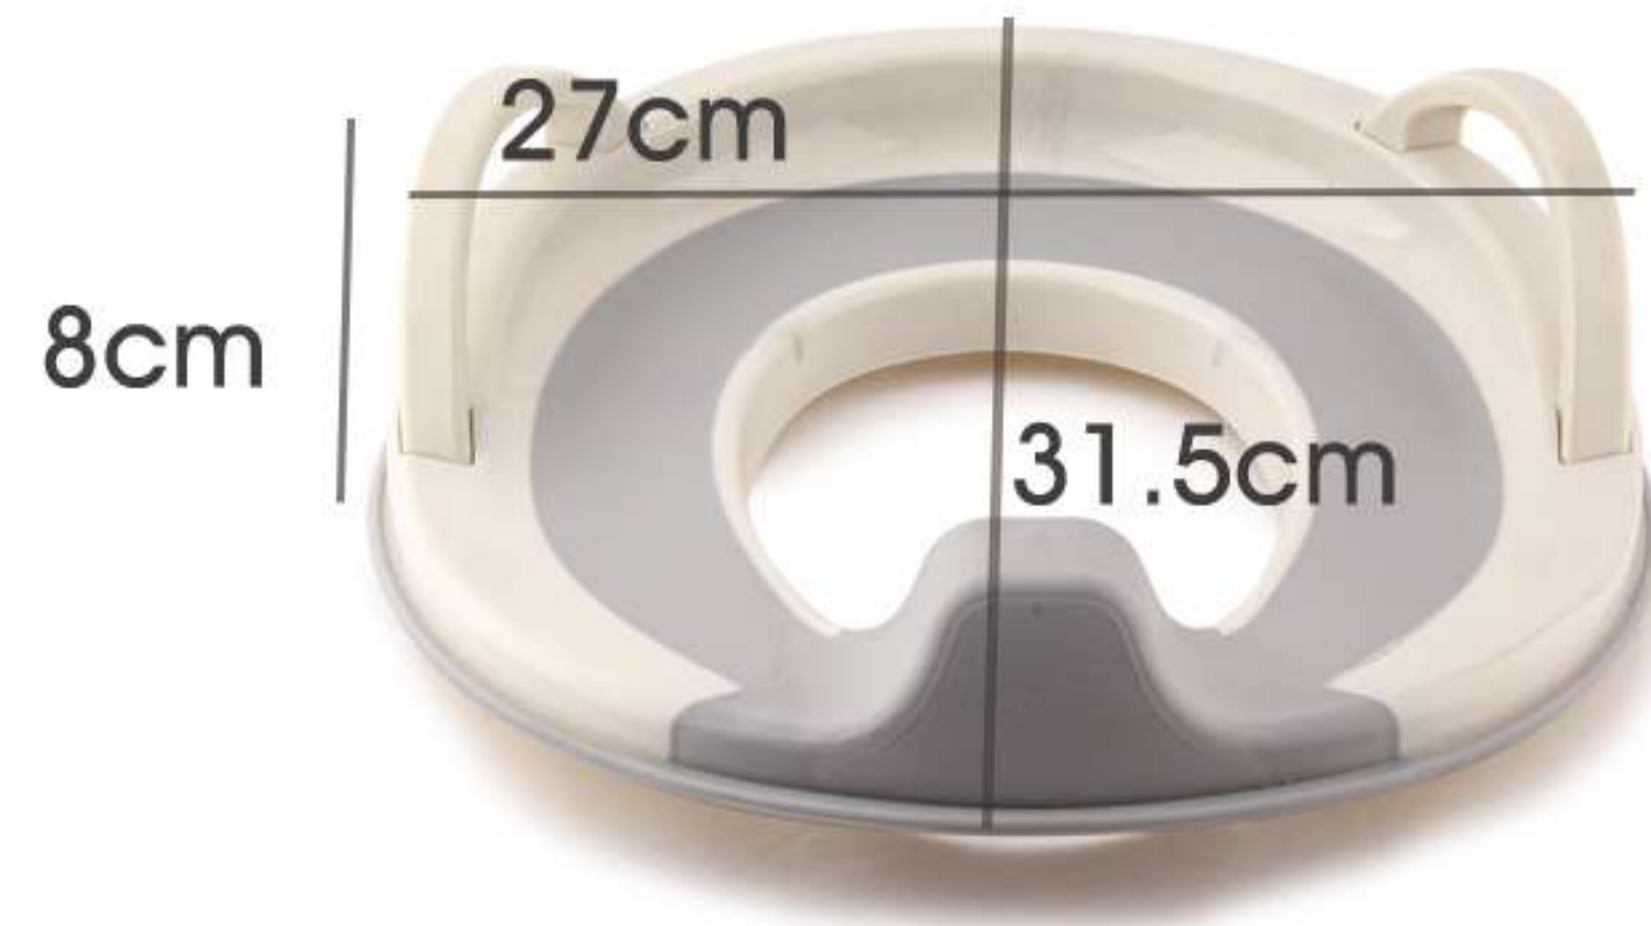

Product size:35*28.5*18cm

Packing size:1pc/ctn,28.5*20*33.5cm

COLOR CHOICE

Grey / Pink/ Yellow/Cream/Blue

NEWLY
UPGRADED COMFORT

BABY Potty seat

ITEM NO.:B-JM03

PRODUCT INFORMATION

Product size:31.5*27*8CM

Weight: 290g

COLOR CHOICE

Cream

BABY Potty seat

ITEM NO.:B-JM02

PRODUCT INFORMATION

Product size:28*35CM