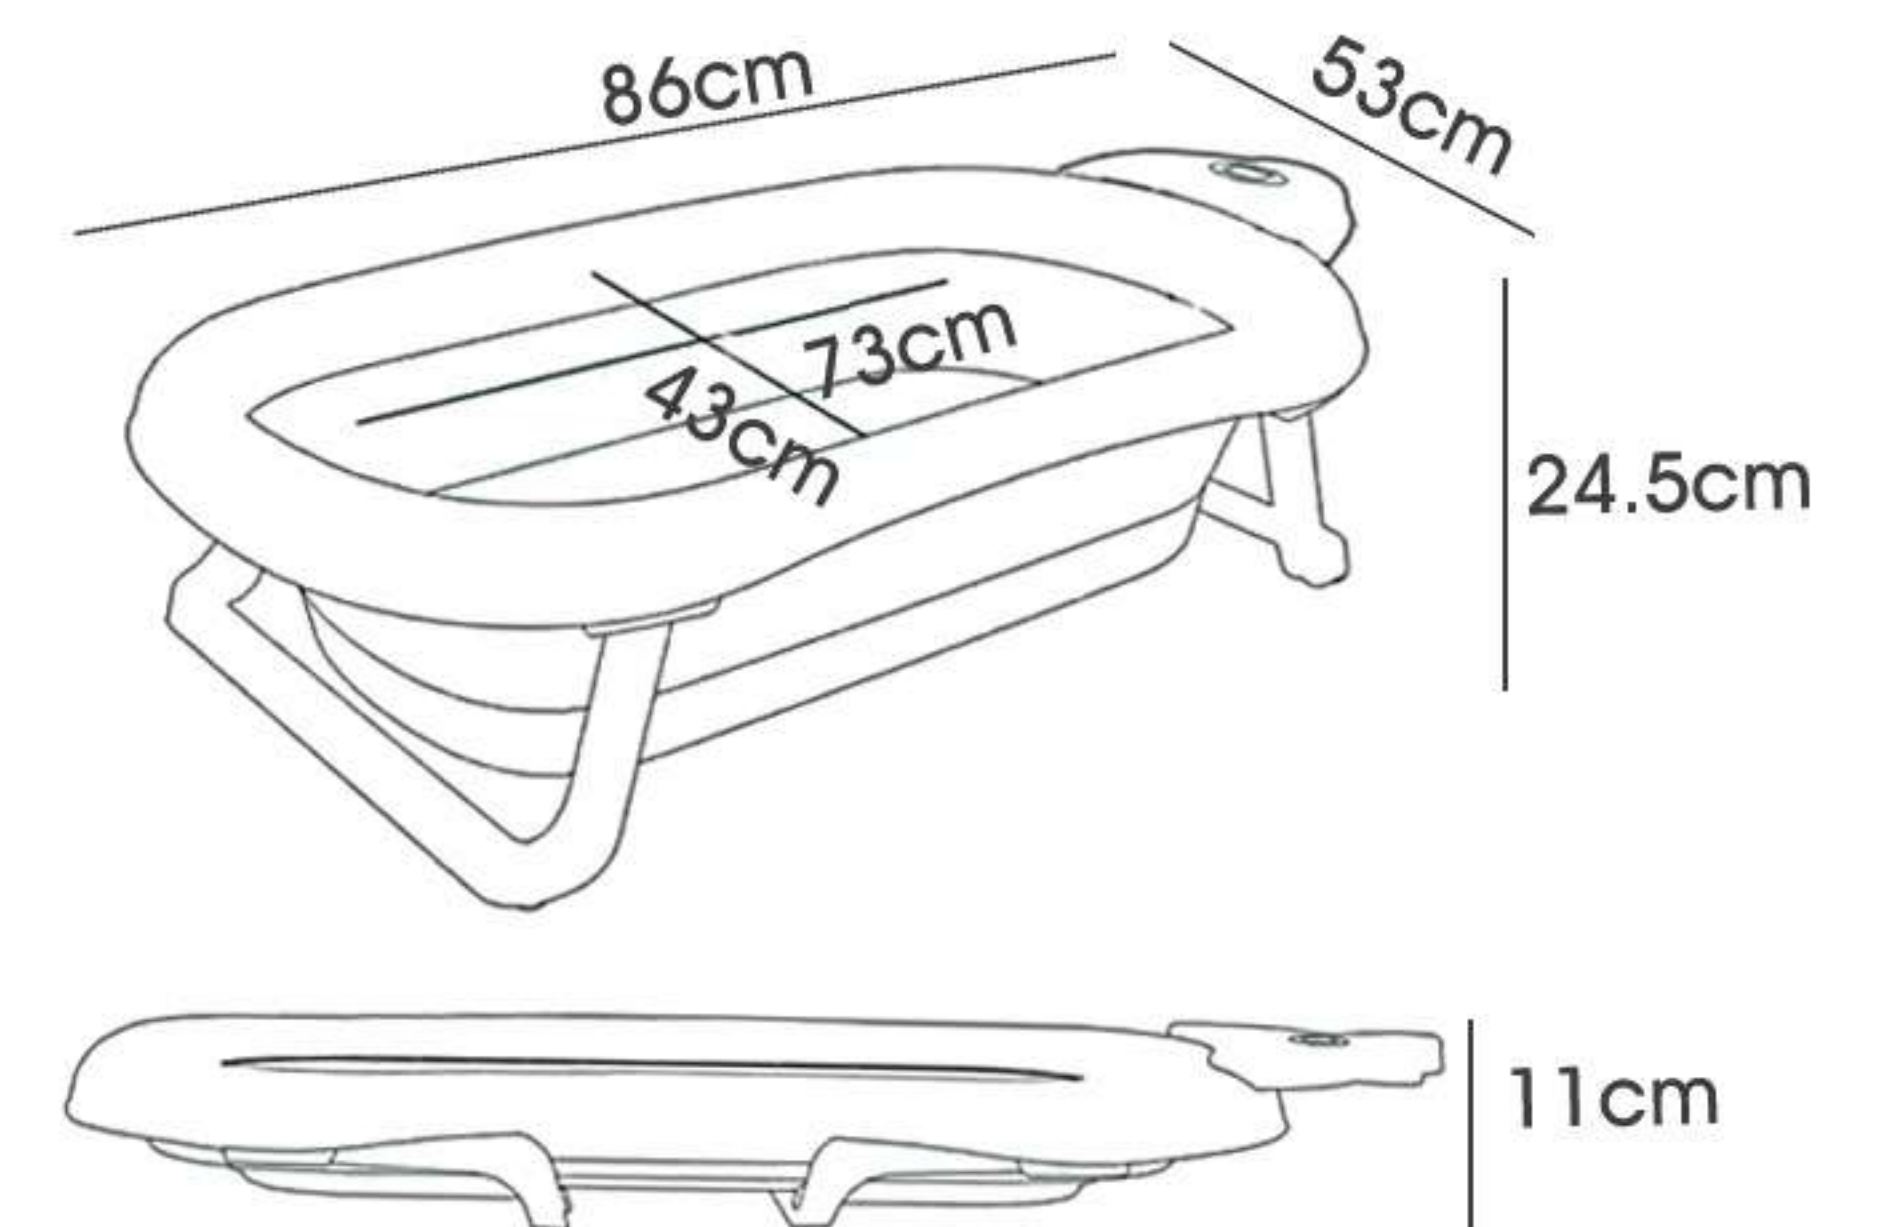

BABY bath tub

NEW

ITEM NO.:B-B06

PRODUCT INFORMATION

Product size:60*43*19cm

Packing size:1pc/ctn,51*11*70.1cm, 1.83kg/1.2kg

COLOR CHOICE

Purple/Green/Orange/Grey

BABY bath tub

NEW

ITEM NO.:B-C03A(cloud)

PRODUCT INFORMATION

Product size:73*43cm

Packing size:1pc/ctn,83*10*51cm, 2.1kg/1.5kg

COLOR CHOICE

Green/Yellow