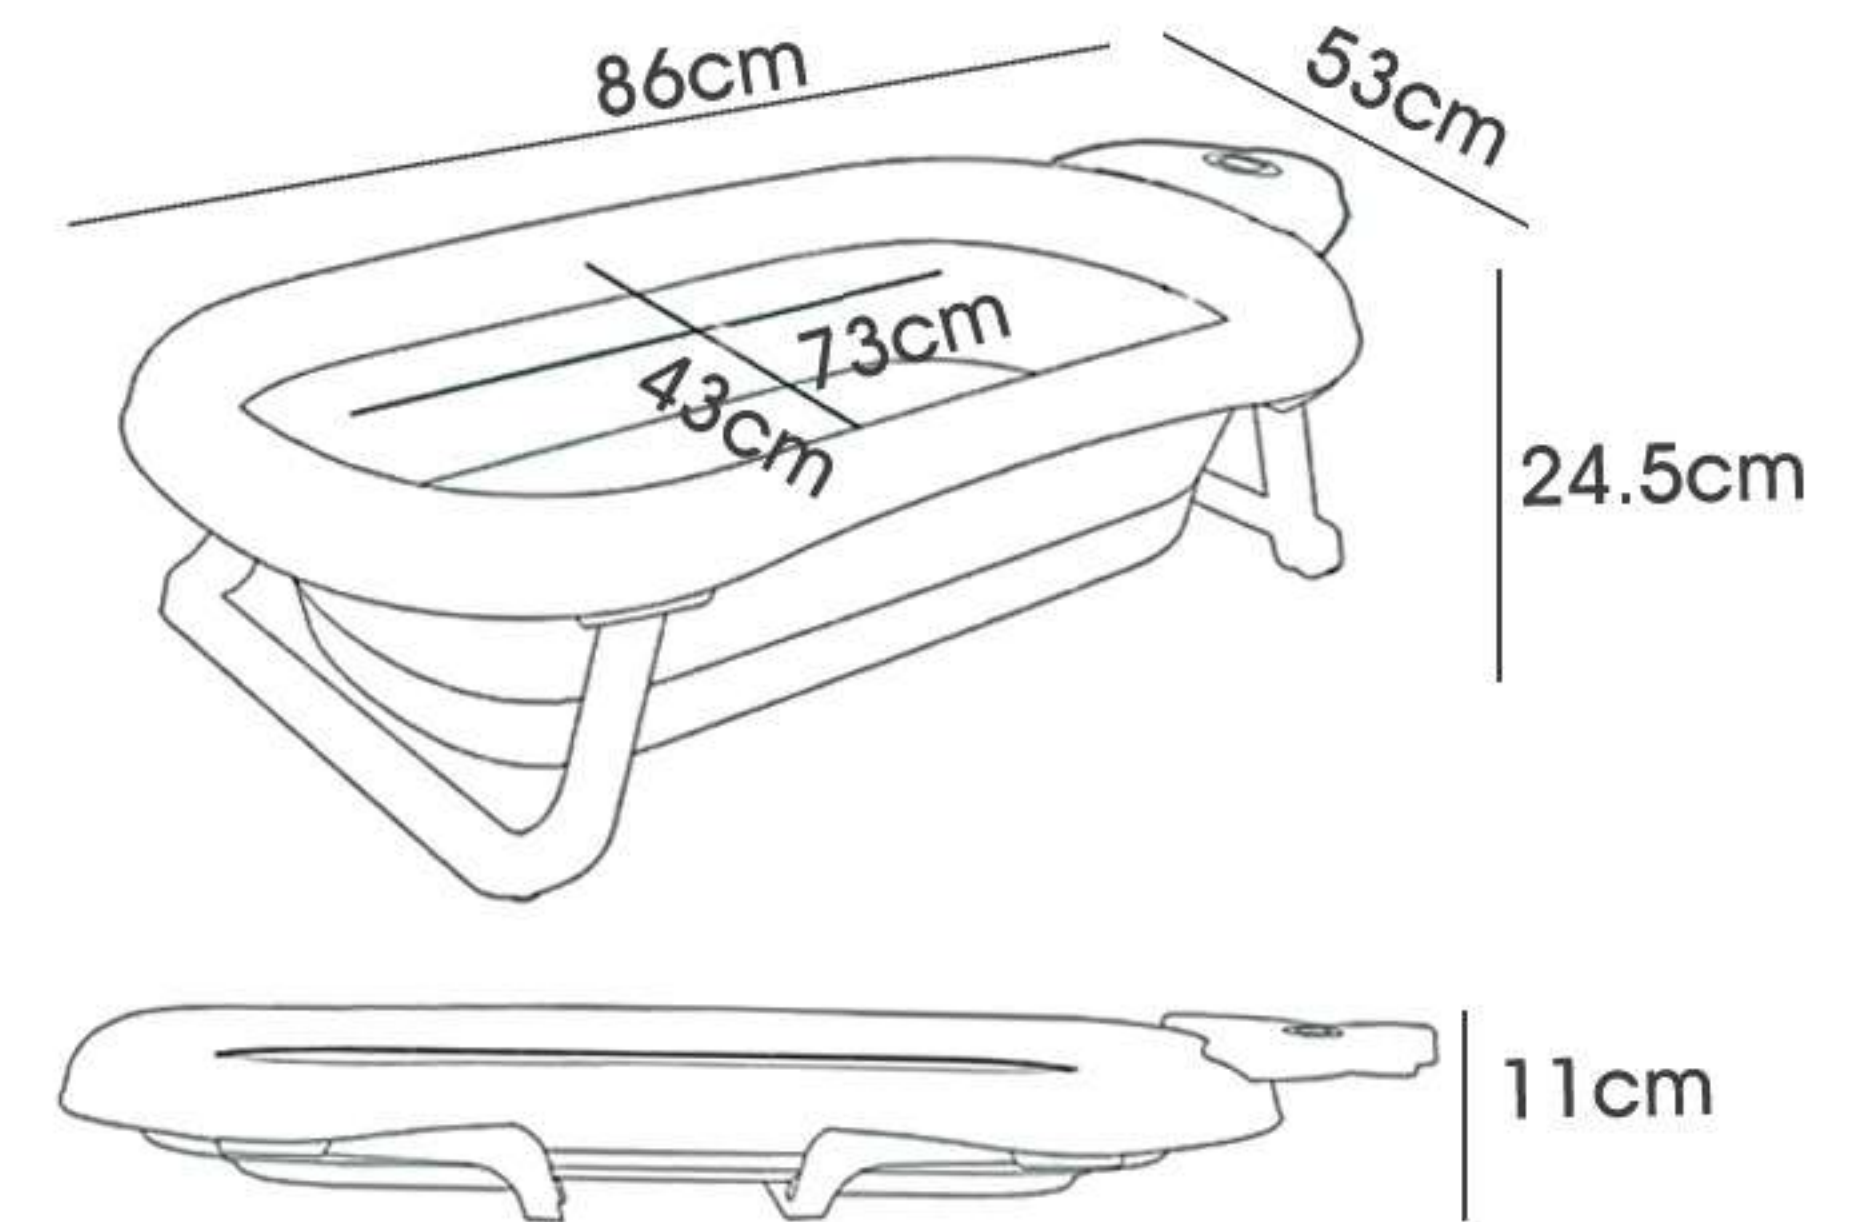

BABY bath tub

NEW

ITEM NO.:B-C03B (rabbit's ears)

PRODUCT INFORMATION

Product size:73*43cm

Packing size:1pc/ctn,83*10*51cm, 2.1kg/1.5kg

COLOR CHOICE

Green/Yellow