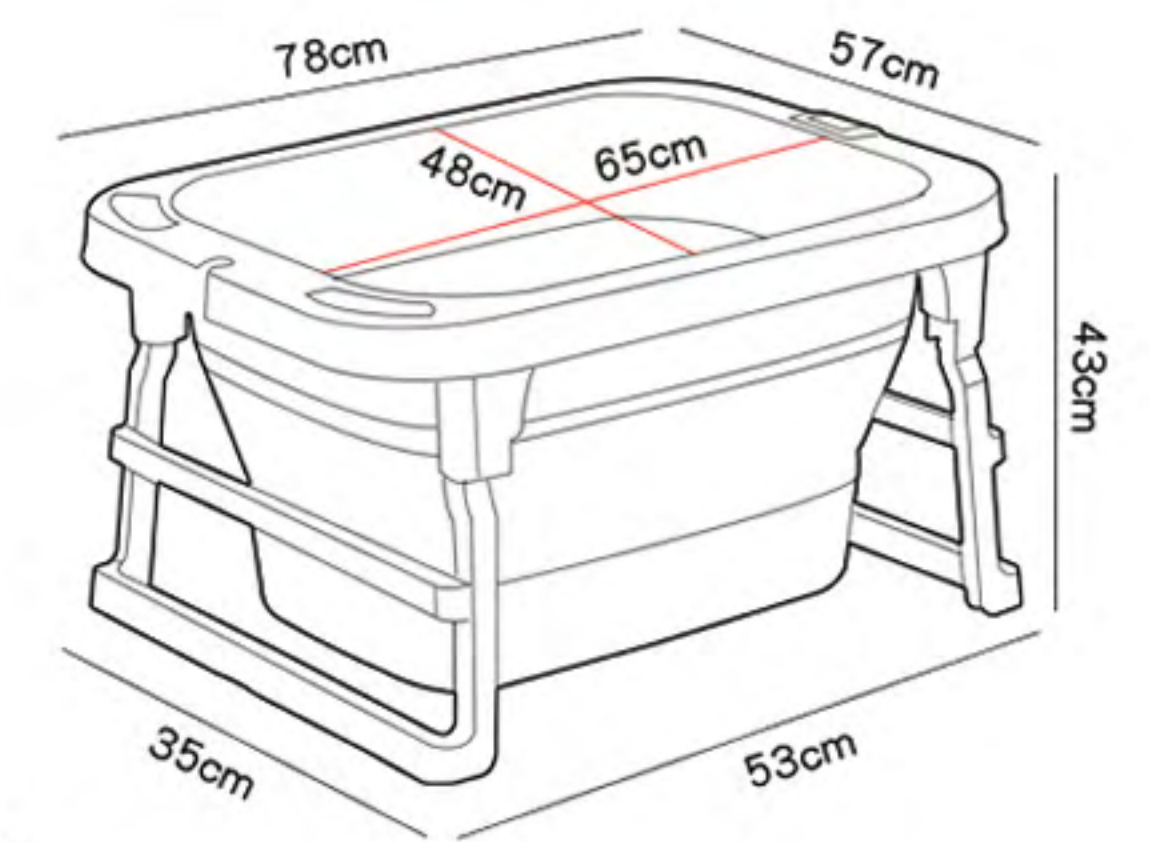

BABY bath tub

ITEM NO.:B-B02

PRODUCT INFORMATION

Product size:82*49*21cm

Packing size:1pc/ctn,83*10.5*52cm, 2.4kg/1.8kg

COLOR CHOICE

Red/Blue/Yellow

ITEM NO.:B-C01

PRODUCT INFORMATION

Product size:78*57*43cm

Packing size:1pc/ctn,59*18.5*79cm; 4.7kg/4kg

COLOR CHOICE

Red/Blue/Yellow