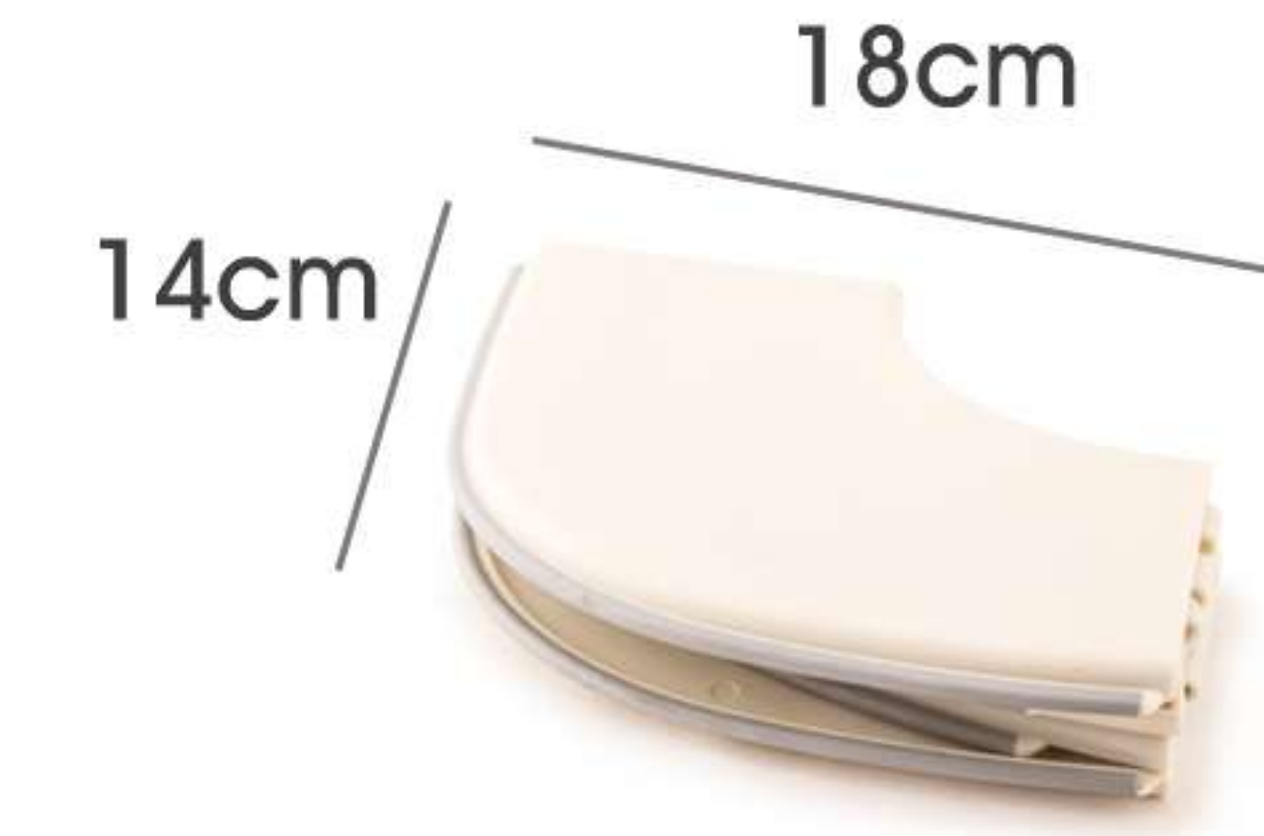

Product size:31.5*27*8CM

Weight: 290g

COLOR CHOICE

Cream

BABY Potty seat

ITEM NO.:B-JM02

PRODUCT INFORMATION

Product size:28*35CM

Folding size: 18*14CM

COLOR CHOICE

Cream

BABY Potty seat

ITEM NO.:B-A02

PRODUCT INFORMATION

Product size:38*32*9.5cm

Packing size:1pc/ctn,31*22.5*37cm, 1.2kg/0.85kg