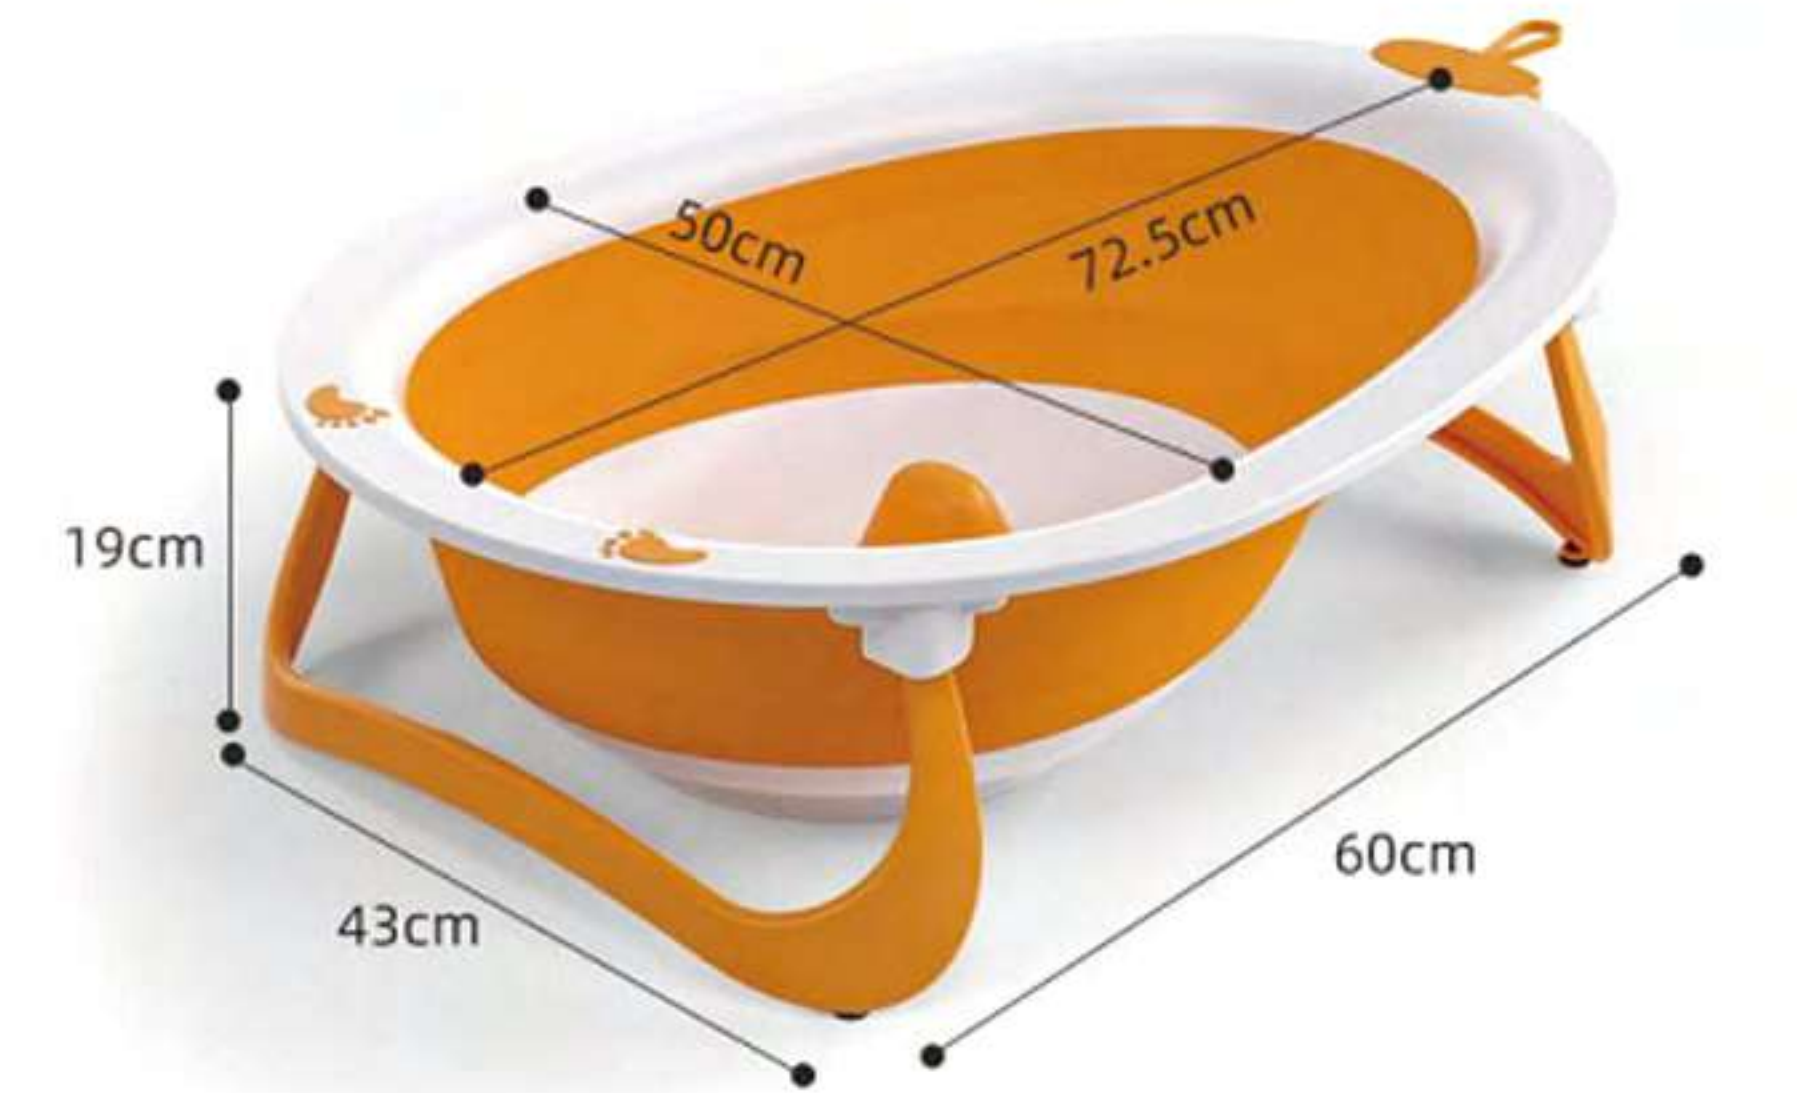

BABY bath tub

NEW

ITEM NO.:B-B06

PRODUCT INFORMATION

Product size:60*43*19cm

Packing size:1pc/ctn,51*11*70.1cm, 1.83kg/1.2kg

COLOR CHOICE

Purple/Green/Orange/Grey