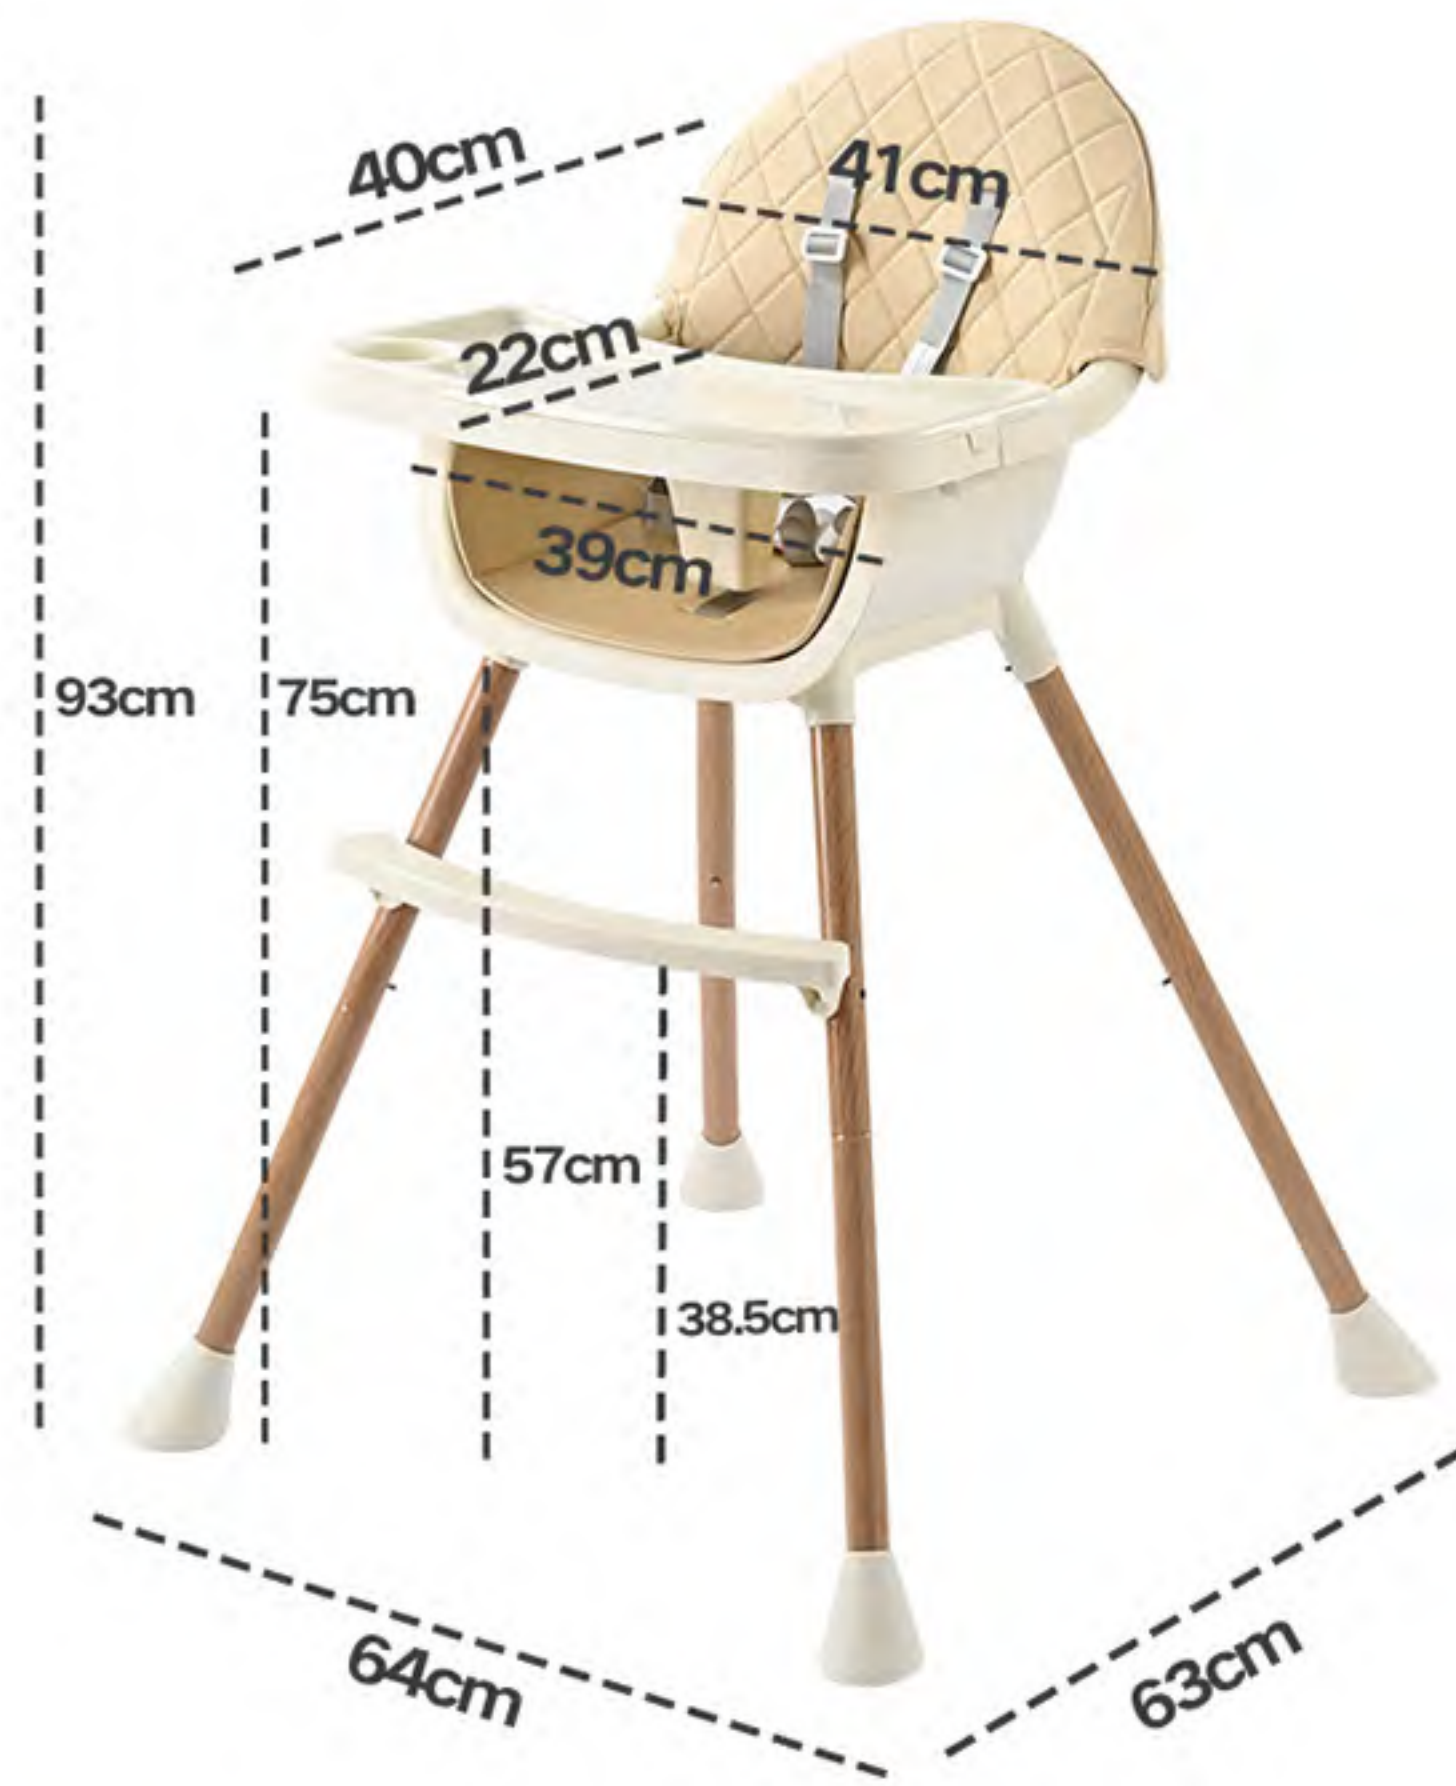

Product size:86*54*40cm

Packing size:1pc/ctn,48*40*31cm,4.8kg,4.0kg

COLOR CHOICE

Pink/Green/Cream

BABY high chair

ITEM NO.:B-E05

PRODUCT INFORMATION

Product size:54*57*88cm

Pink/Blue/Cream

ITEM NO.:B-E07

PRODUCT INFORMATION

Product size:54*57*88cm

Packing size:1pc/ctn,46.5*37*27.5cm,4.0kg,3.2kg

COLOR CHOICE

Pink/Blue/Cream

BABY high chair

NEW

ITEM NO.:B-E08

PRODUCT INFORMATION

Product size:64*63*93cm

Packing size:1pc/ctn,48*40*30cm,4.0kg,3.2kg

COLOR CHOICE

Pink/Blue/Cream/Grey

BABY high chair

ITEM NO.:B-E09

PRODUCT INFORMATION

Product size:60*54*93cm

Packing size:1pc/ctn,55.5*43.5*27cm,4.0kg,3.1kg

COLOR CHOICE

Yellow/Cream/Blue/Pink/Grey

BABY high chair

ITEM NO.:B-E11