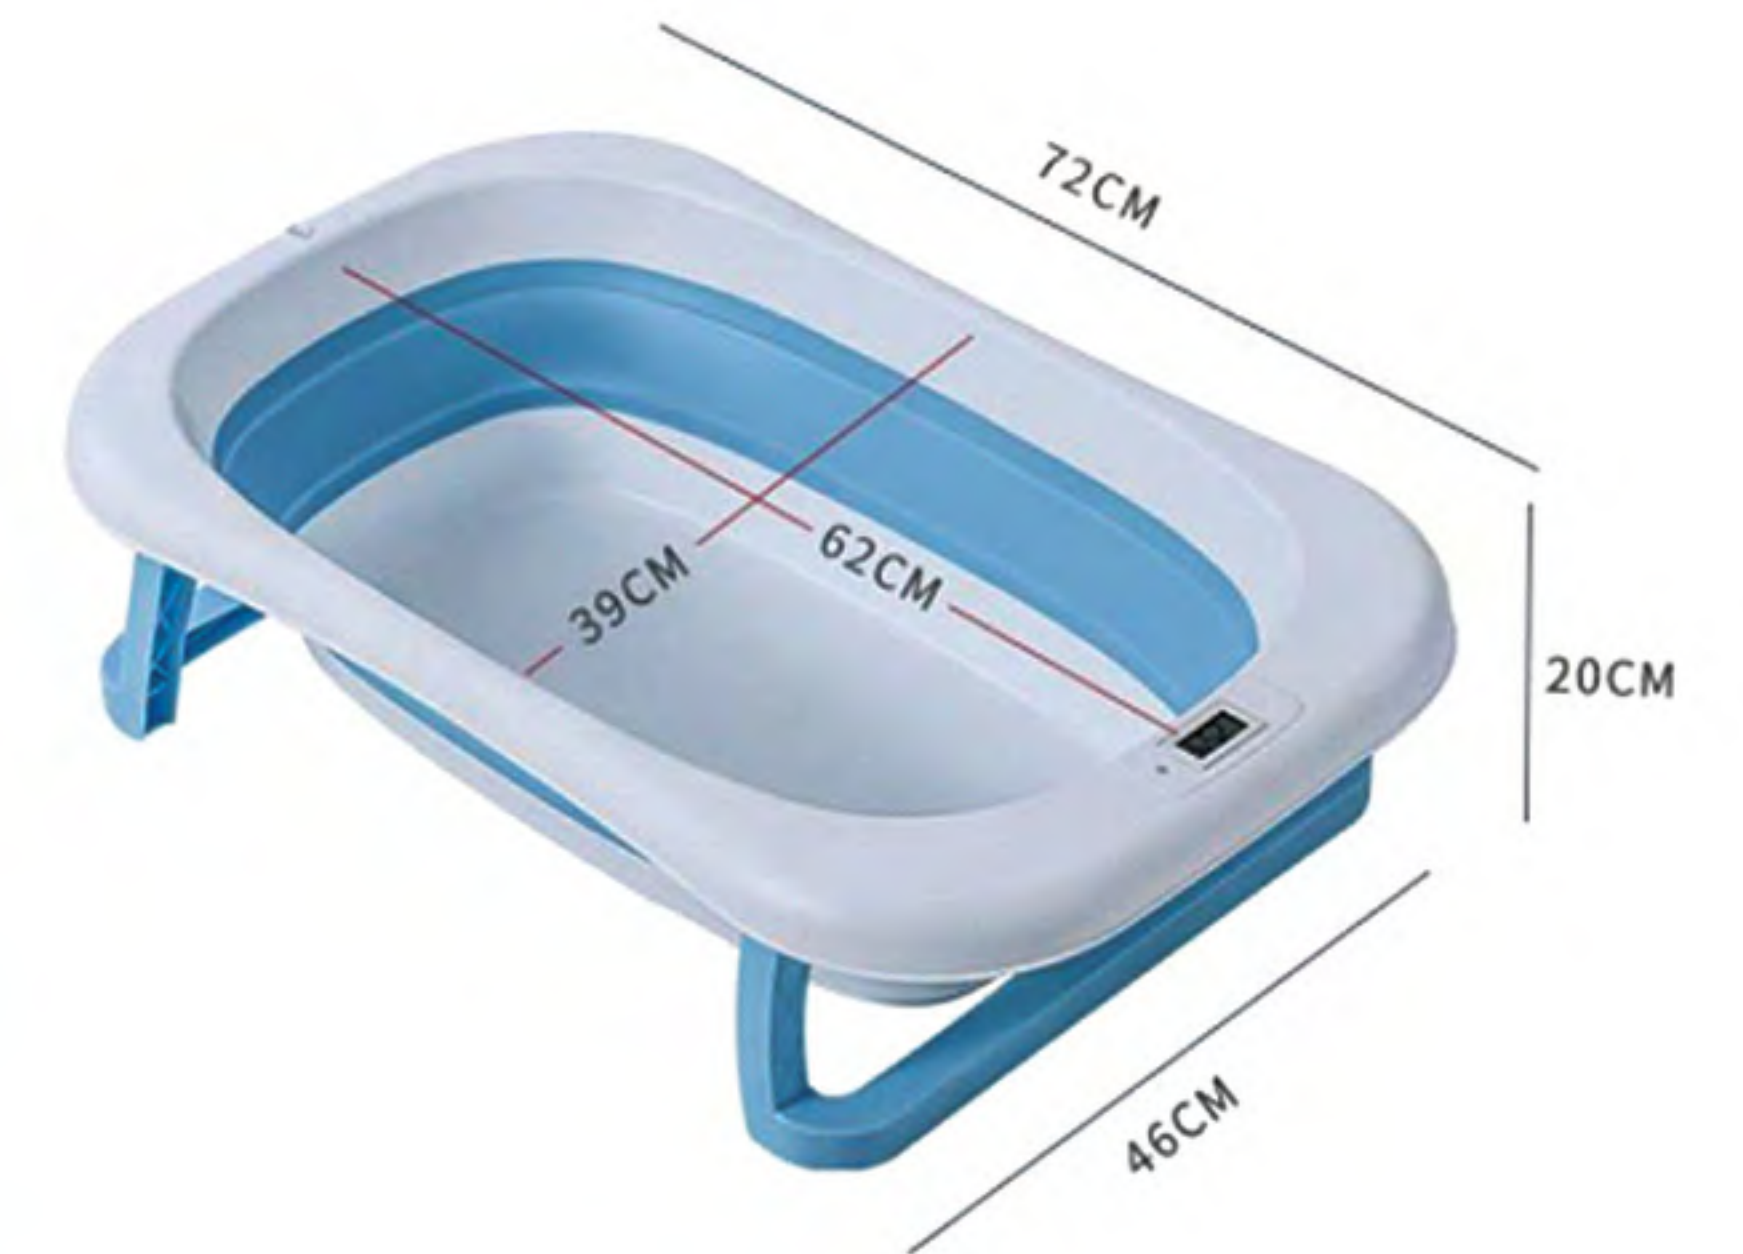

Product size:82*52*19.5cm

Packing size:1pc/ctn,83*10.5*52cm, 2.4kg/1.8kg

COLOR CHOICE

Pink/Blue/Grey

BABY bath tub

ITEM NO.:B-B02

PRODUCT INFORMATION

Product size:82*49*21cm

Packing size:1pc/ctn,83*10.5*52cm, 2.4kg/1.8kg

COLOR CHOICE

Red/Blue/Yellow

ITEM NO.:B-C01

PRODUCT INFORMATION

Product size:78*57*43cm

Packing size:1pc/ctn,59*18.5*79cm; 4.7kg/4kg

COLOR CHOICE

Red/Blue/Yellow

BABY bath tub

ITEM NO.:B-B05

PRODUCT INFORMATION

Product size:72*46*20cm

Packing size:1pc/ctn,44*9.5*71cm, 1.7kg/1.2kg

COLOR CHOICE

Pink/Blue/Grey