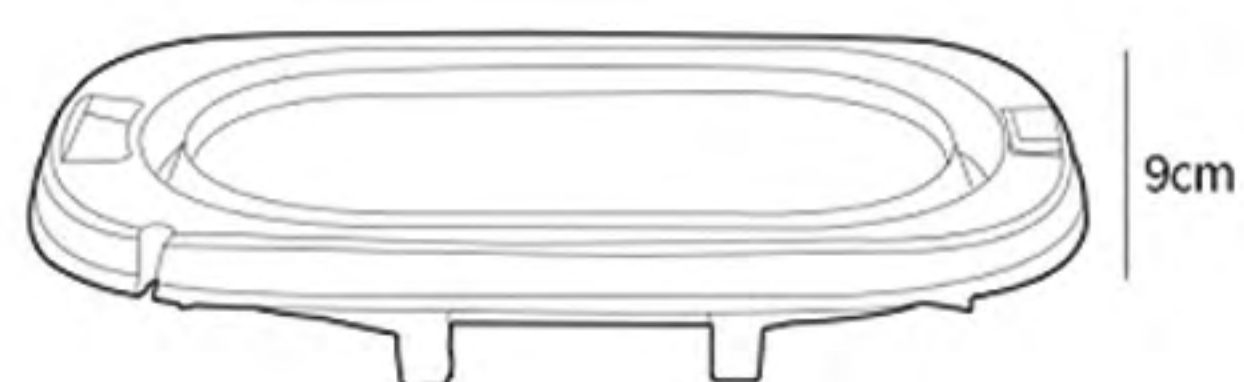

ITEM NO.:B-C01

PRODUCT INFORMATION

Product size:78*57*43cm

Packing size:1pc/ctn,59*18.5*79cm; 4.7kg/4kg

COLOR CHOICE

Red/Blue/Yellow