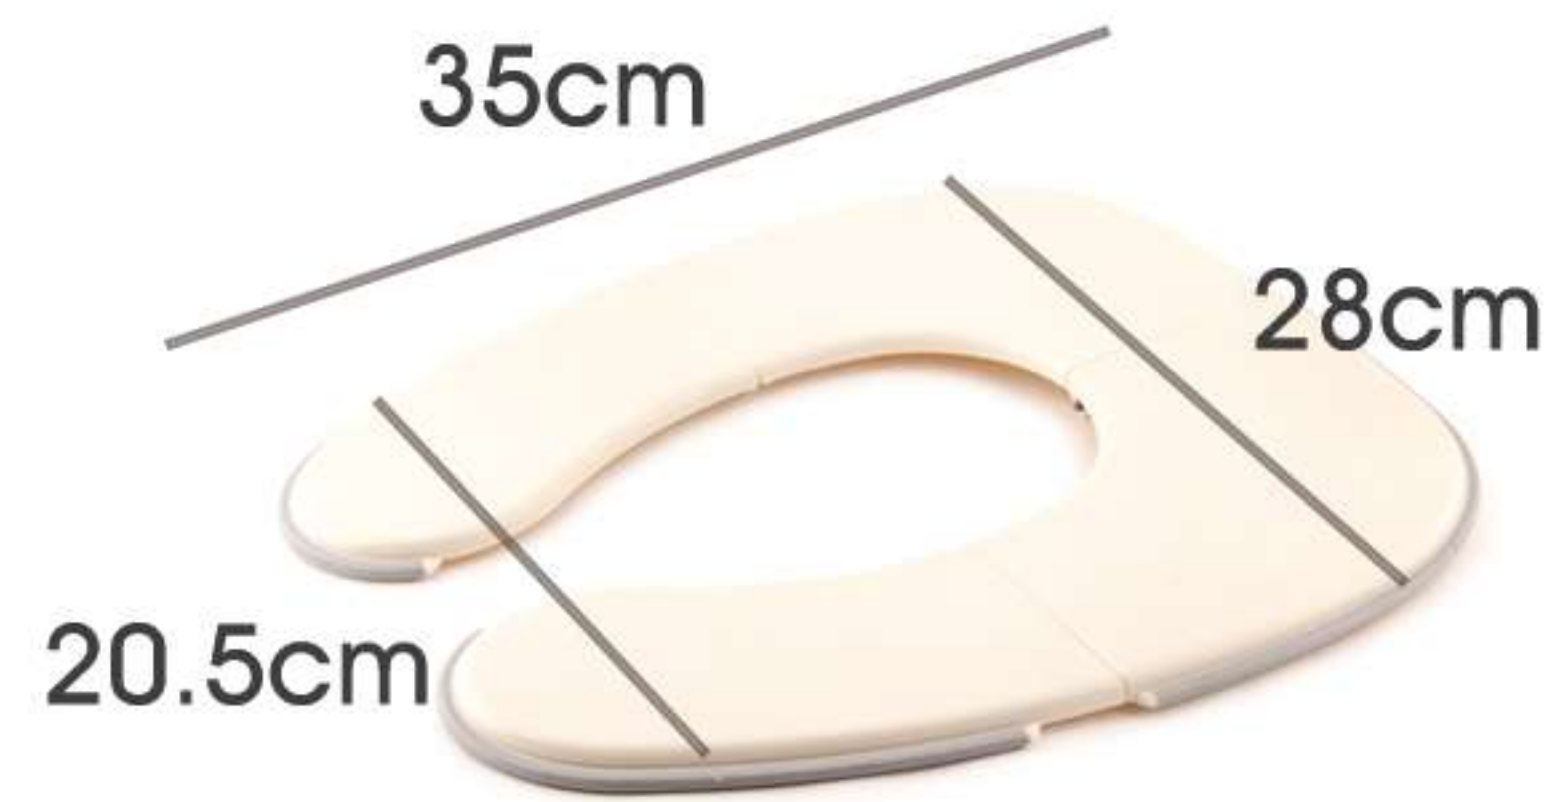

Product size:31.5*27*8CM

Weight: 290g

COLOR CHOICE

Cream

BABY Potty seat

ITEM NO.:B-JM02

PRODUCT INFORMATION

Product size:28*35CM