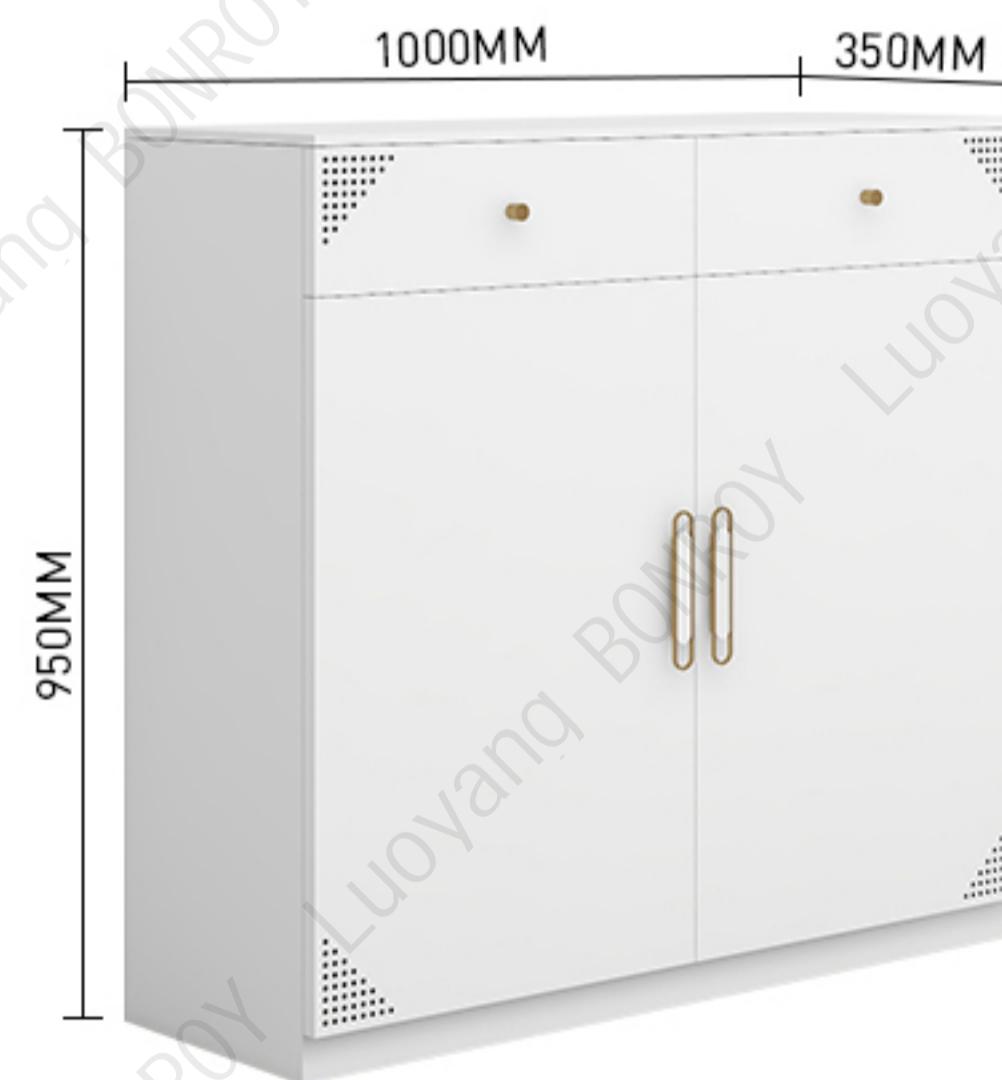

Pink 6 Door Shoe Cabinet

Blue 4 door shoe cabinet

Blue 6 door shoe cabinet

Blue 6 door shoe cabinet

SHOE CABINET
THE FASHION

Patent shoe cabinet >>

2 drawer 2 door shoe cabinet

2 drawer 2 door shoe cabinet

Patent Wardrobe >>

Wardrobe H1900*W1350*D500

Top cabinet H1350*W500*D500

PATENT WARDROBE
THE FASHION

Wardrobe 01 H1900*W1350*D500

Delicate lines, elegant structure,
construct different living room aesthetics