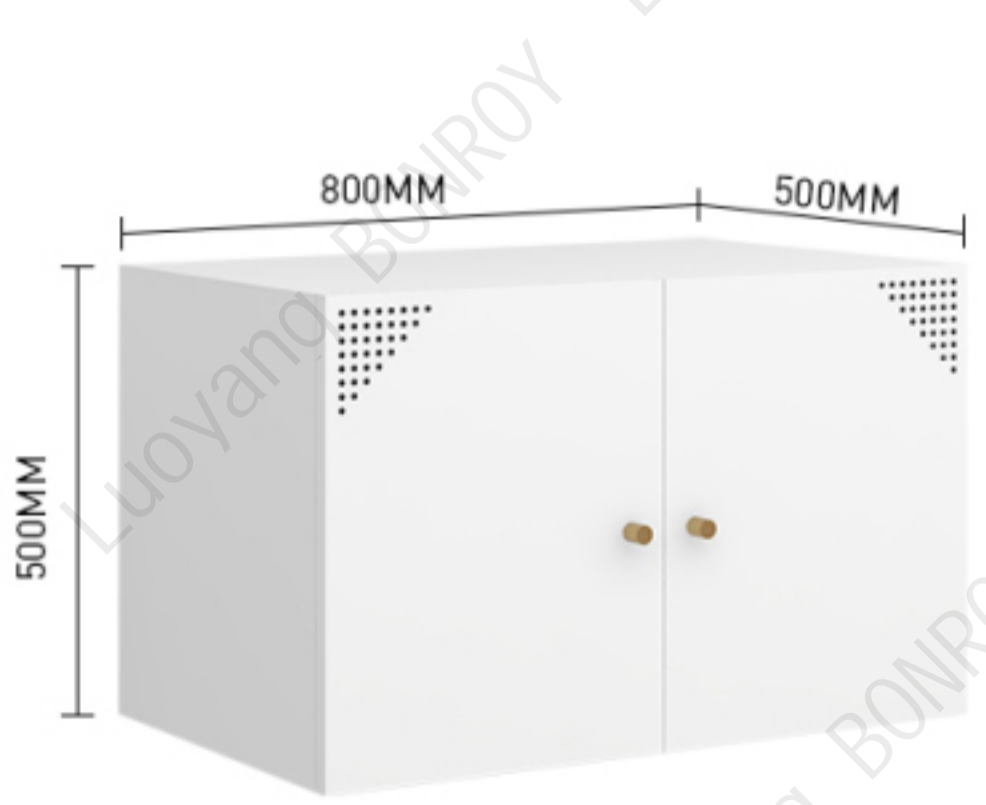

Patent Wardrobe >>

Top cabinet