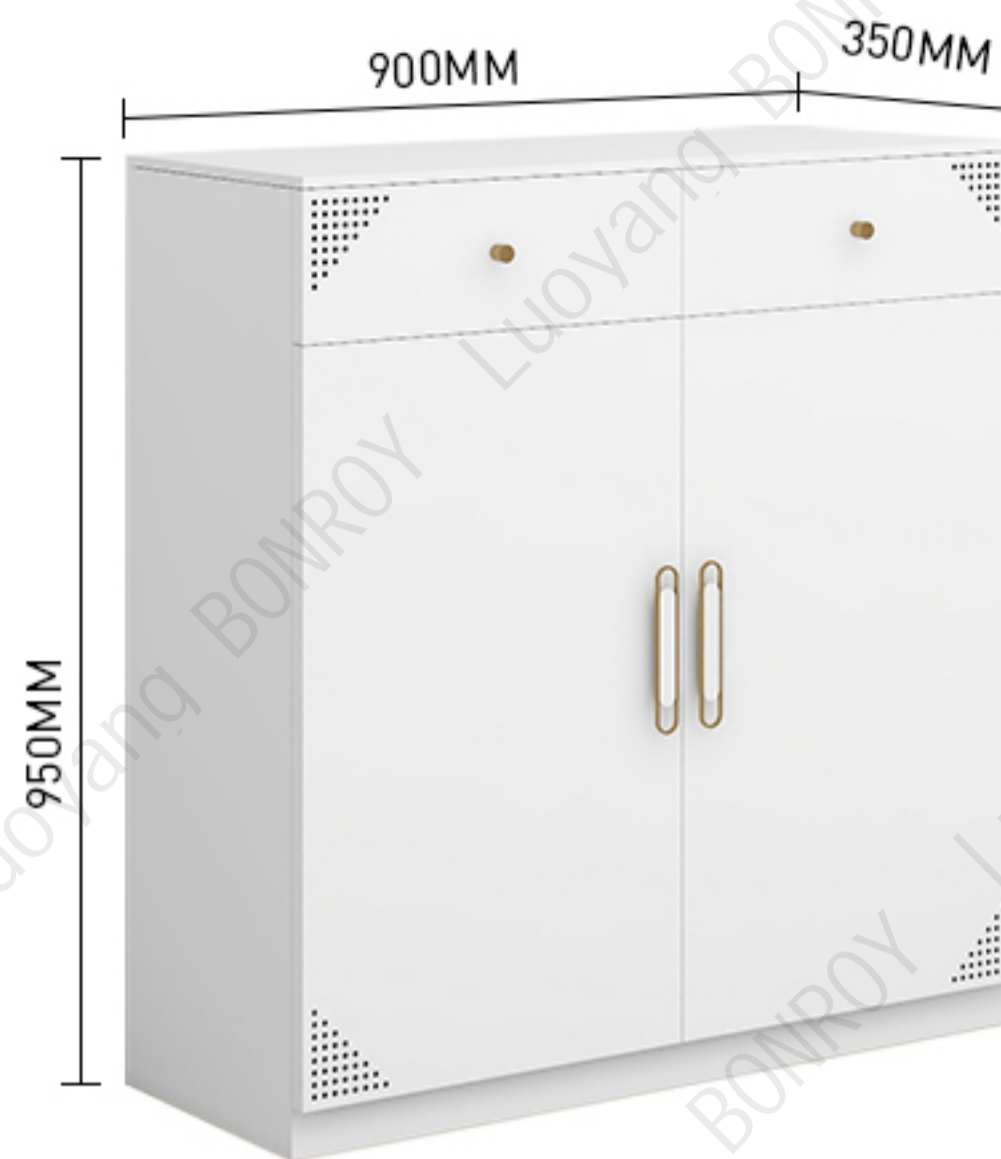

Pink 6 Door Shoe Cabinet

Blue 4 door shoe cabinet

Blue 6 door shoe cabinet

Blue 6 door shoe cabinet

SHOE CABINET
THE FASHION

Patent shoe cabinet >>

2 drawer 2 door shoe cabinet

2 drawer 2 door shoe cabinet

Patent Wardrobe >>

Wardrobe H1900*W1350*D500

Top cabinet H1350*W500*D500

PATENT WARDROBE
THE FASHION

Wardrobe 01 H1900*W1350*D500

Delicate lines, elegant structure,
construct different living room aesthetics