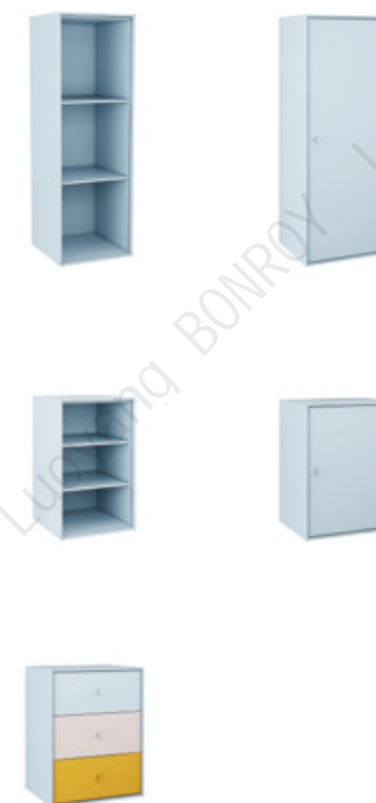

Practical & Beautiful 按需搭配，实用美观

衣柜可以按照自身需要，进行自由组合，灵活使用。

贝壳系列绿色环保，0 甲醛不含胶，无异味，更符合追求健康家居生活的人群。

Wardrobe can be according to their own needs, free combination, flexible use.
Shell series of products green environmental protection, zero formaldehyde does not contain glue, no odor, more in line with the pursuit of healthy home life of people.

衣柜 Wardrobe