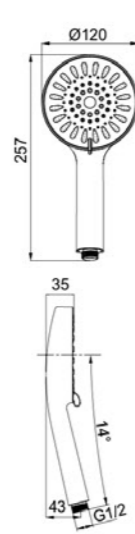

Available colour
Chrome Black White

KTW W270

Available colour
Chrome Black White

KTW W270