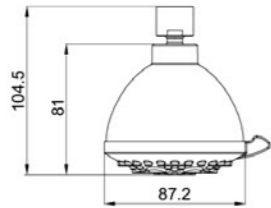

T31

ACS WM

Available colour
Chrome