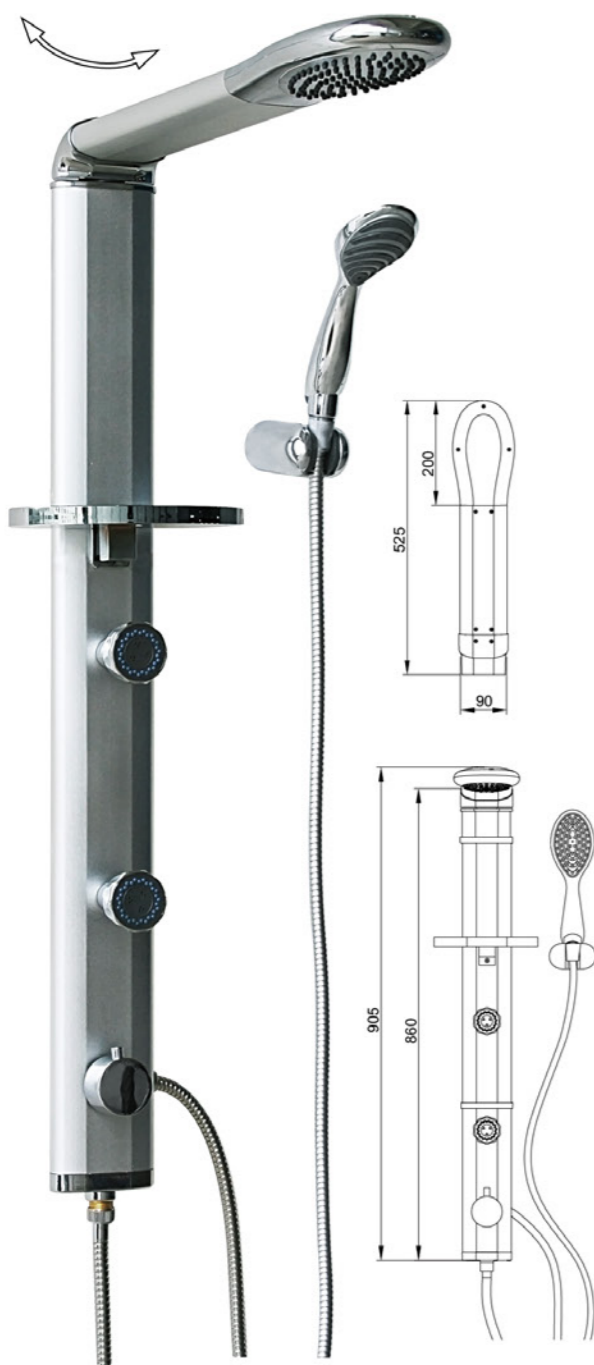

DSZ03

DSZ04

DSZ06

DSZ07