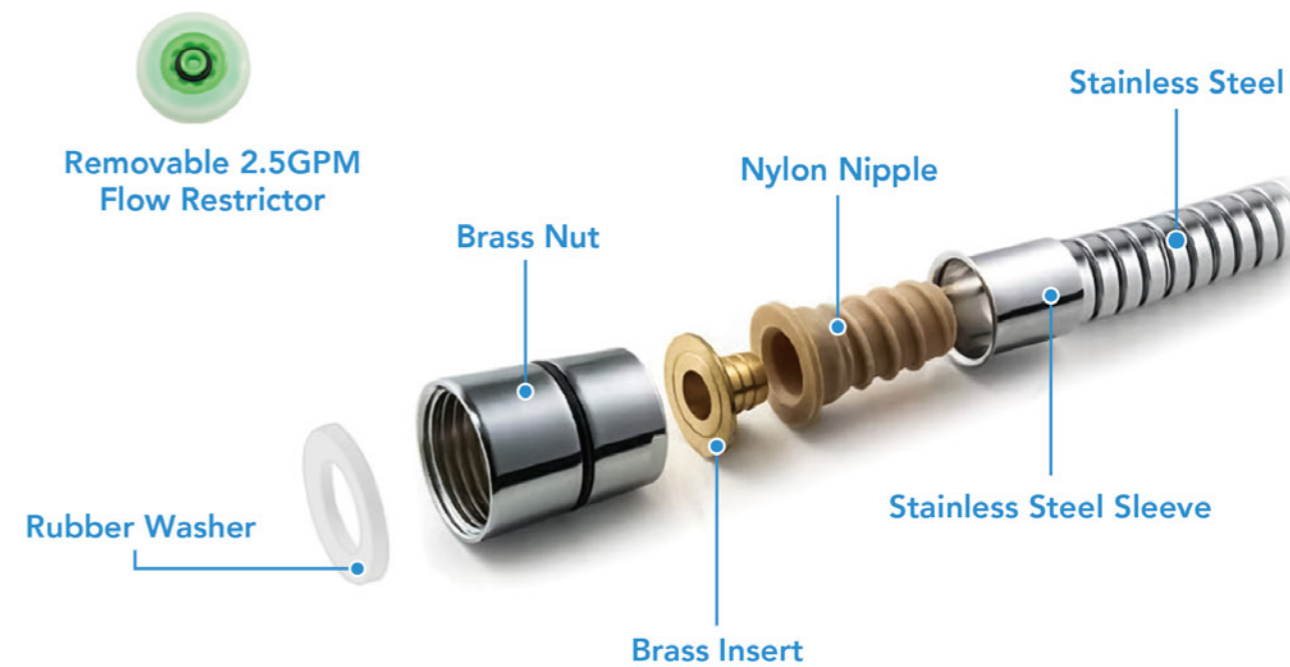

花洒节水

Water-saving Flow Restrictor

最大流量6L/Min
Maximum Flow Rate 6/Min

最大流量7L/Min
Maximum Flow Rate 7/Min

最大流量9L/Min
Maximum Flow Rate 9/Min

Popular Hose Nut Type