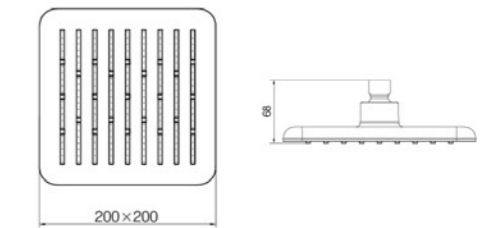

Available colour Chrome

Patent No.: 015024982-0006