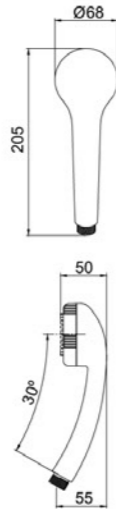

Available colour
Chrome Black White