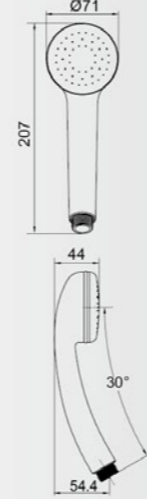

Available colour
Chrome Black White