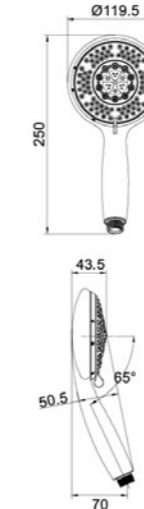

P125

Available colour
Chrome Black White