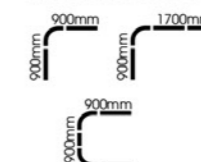

Diameter: Ø22-19mm
Material: Aluminium
Color: white
750-2200mm

67119

Diameter: Ø22-19mm
Material: Aluminium
Color: Silver
750-2200mm

67390

Diameter: Ø22mm
Material: Aluminium
Color: chrome

77310

Diameter: Ø28mm
Material: Aluminium
Color: white