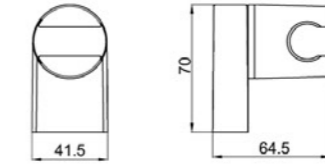

Z16

Z21

Installation diagram