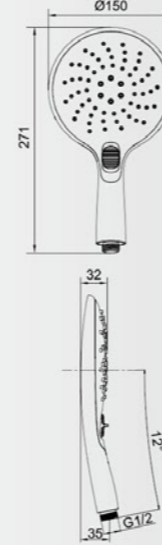

Available colour
 Chrome Black White

P193-3

KTW W270

Available colour
 Chrome Black White

P194

KTW W270

Patent No.:
 008152557-0002

Available colour
 Chrome Black White