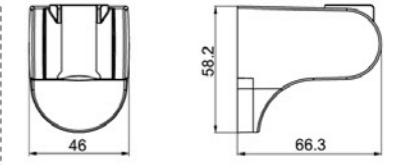

Z28

Z21

Installation diagram