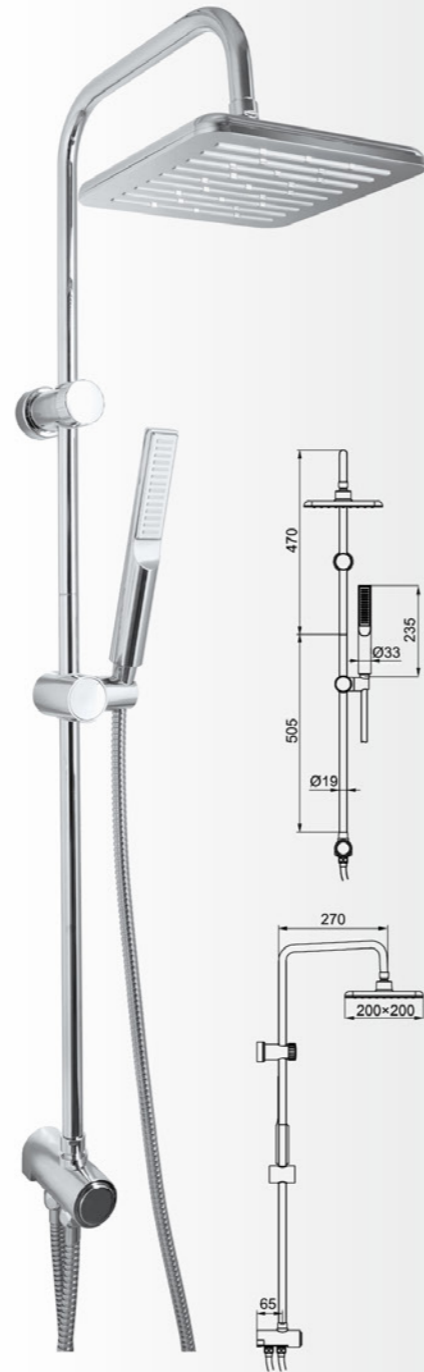

DSZ27-T57-P217