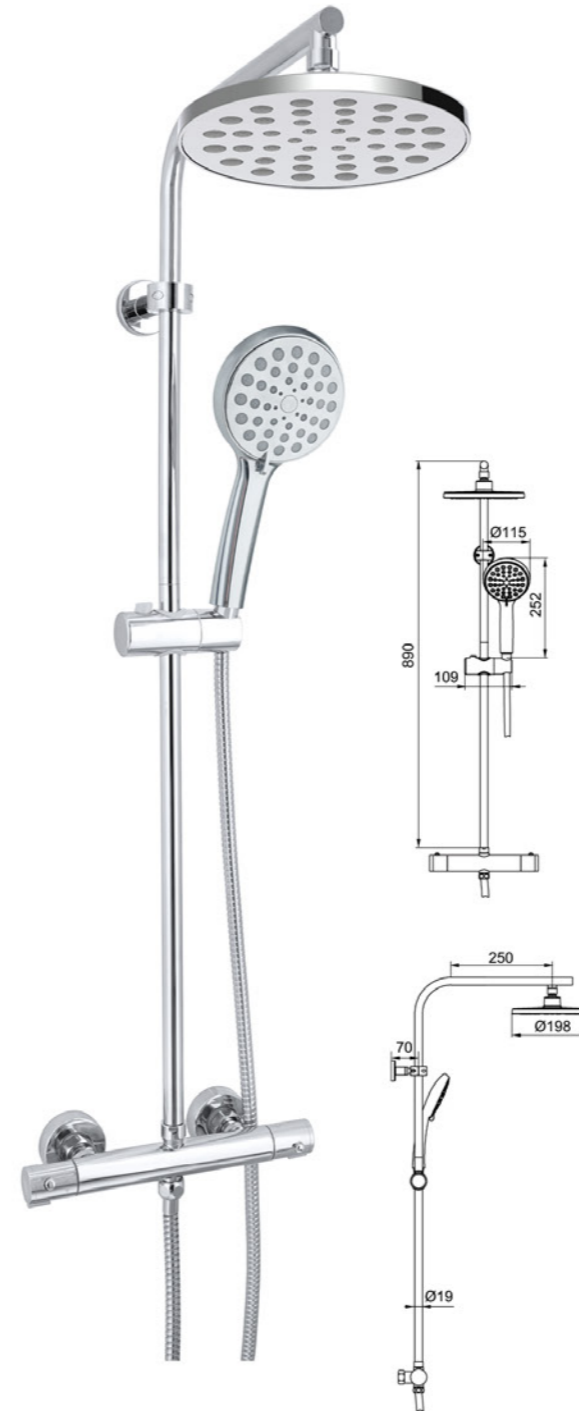

DSZ27-T58-P220