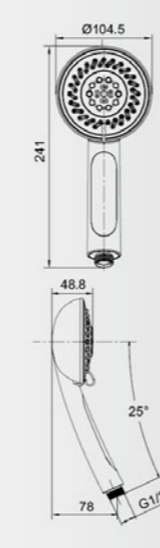

Available colour
Chrome Black White