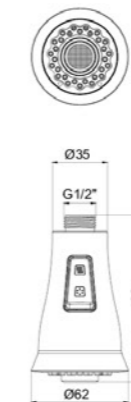

P119

ACS KTW W270

Available colour
Chrome Black White

P119N

ACS KTW W270

Available colour
Chrome Black White

P122

ACS KTW W270

Available colour
Chrome Black White

P123

ACS KTW W270

Available colour
Chrome Black White

P140

KTW W270

Available colour
Chrome Black White

P179

ACS KTW W270

Available colour
Chrome Black White