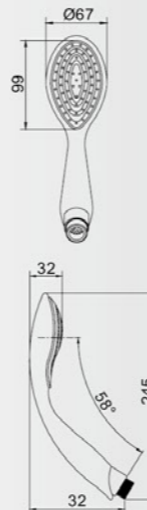

Available colour
Chrome Black White