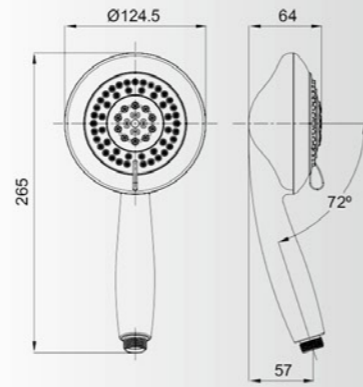

30°C-39°C Green

>39°C Red

Rainbow colour change
You can also select this feature

Rainbow colour change
You can also select this feature

P141R

Color: Chrome
LED Light

T40

Color: Chrome
LED Light