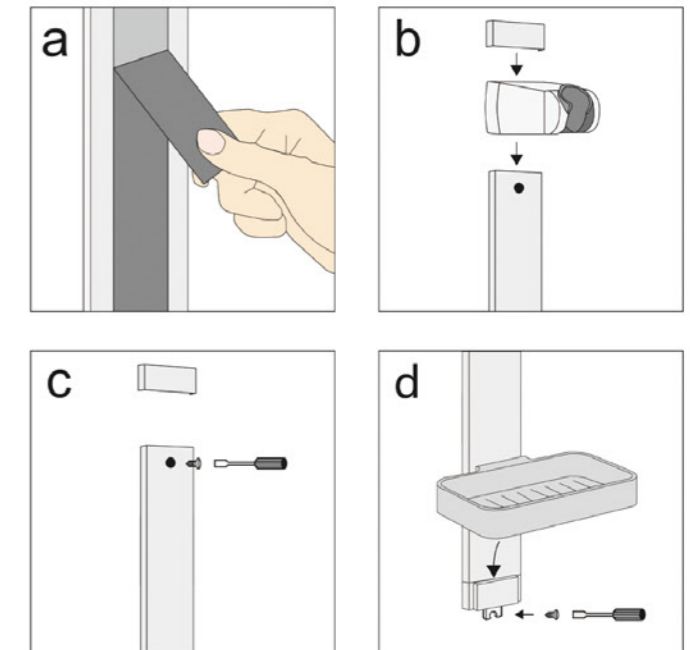

Material: PVC
Color: Silver

Magnet shower set, no need screws
DUSCHY PATENT: NO. 201720779204.9

Fitting instructions

If there are boreholes in the wall from an old shower rail, it is recommended to seal them by using silicone or similar (not included).