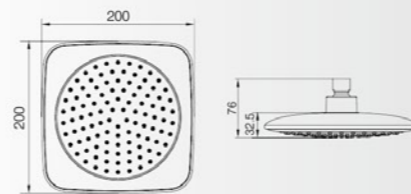

Available colour Chrome

T48

Available colour Chrome Black

T56

Available colour Chrome

Patent No.: 015024982-0005

T50

Available colour Chrome Black