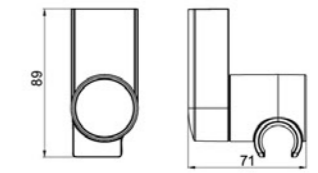

Z25N1

Z21

Installation diagram