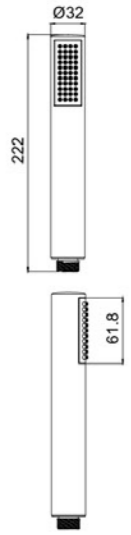

Available colour
Chrome Black White