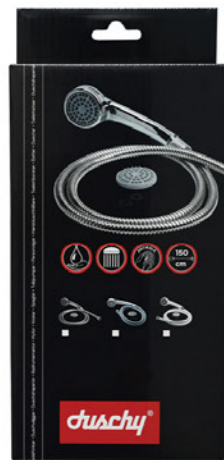

INSTALLATION PROCEDURE DIAGRAM

S21351B-BL

INSTALLATION PROCEDURE DIAGRAM

Z18-1 3-way 2 in 1 Divertor

DUSCHY PATENT NO. 201620505133.9

AS101026

ø100X238mm
ø100X77 mm

Available colour
Chrome Black White