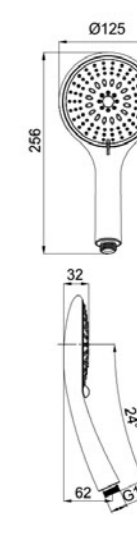

Available colour
Chrome Black White

KTW W270