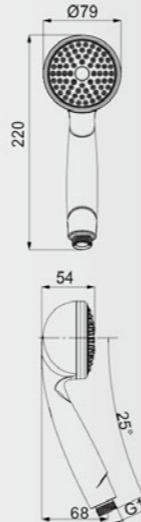

Chrome Black White

KTW W270