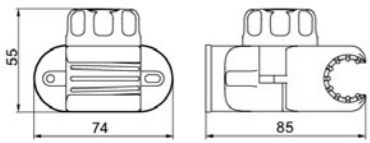

Z4

Z21

Installation diagram