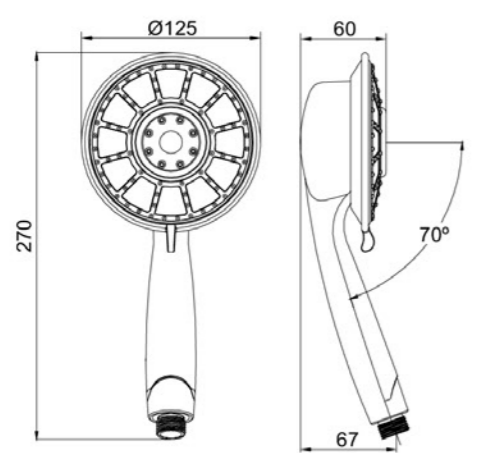

P169

Color: Chrome
LED Light