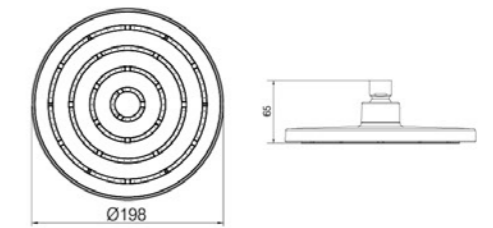

Available colour Chrome

T48

Available colour Chrome Black

T56

Available colour Chrome

Patent No.: 015024982-0005

T50

Available colour Chrome Black