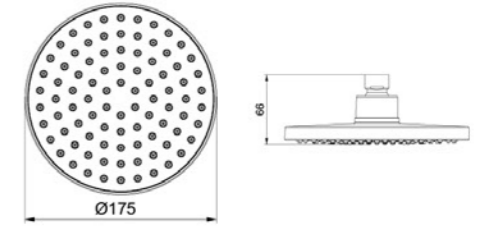

T57

Available colour Chrome

Patent No.: 015024982-0006

T58

Available colour  Chrome 

 Patent No.: 015024982-0007

T65

Available colour  Chrome  Black 