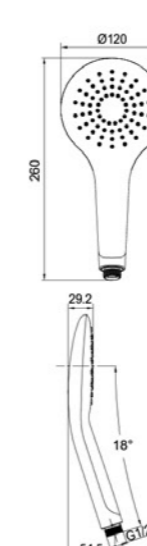

Available colour
 Chrome Black White

P144

ACS
KTW W270

Switch Button

Available colour
 Chrome Black White

P150

ACS W

Available colour
 Chrome Black White