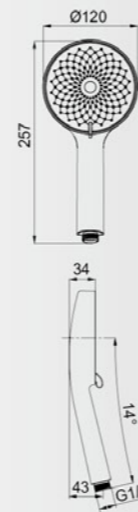

Available colour
Chrome Black White

KTW W270

Available colour
Chrome Black White

KTW W270