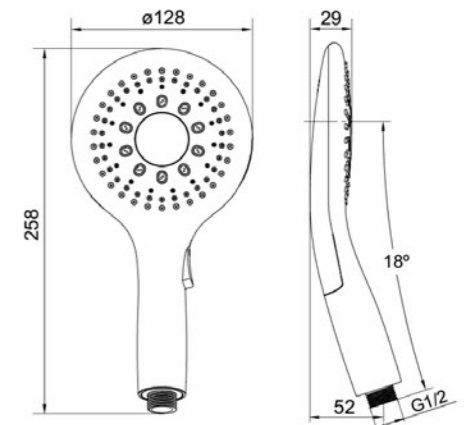

Color: Chrome
Flow rate and temperature display

<40L Green Light

40-59L Yellow Light

>60L Red Light

LED Temperature Display

P115-LED

Color: Chrome
LED Light

P208