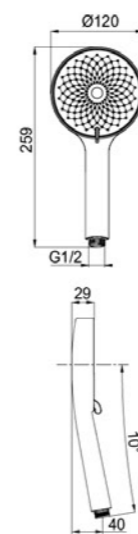

Available nozzle sizes:
 • 0.8mm
 • 0.8mm
 • 0.6mm

Available colour
 Chrome Black White

P234

KTW W270

Available colour
 Chrome Black White

P235

KTW W270

Available colour
 Chrome Black White