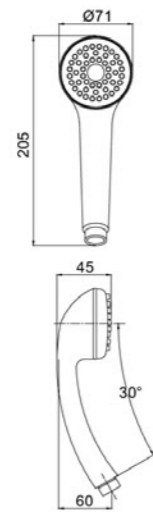

Available colour
Chrome Black White