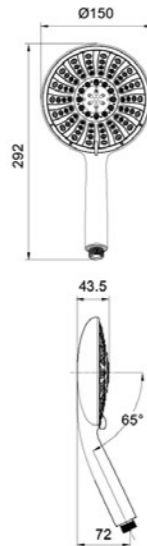

P138

ACS
KTW W270

Stop Switch

Available colour
☐ Chrome ☐ Black ☐ White