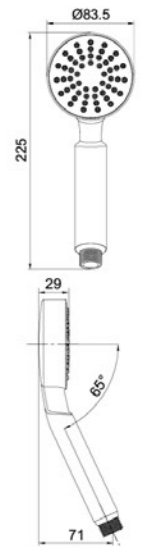

Patent No.:
008152557-0003

Available colour
 Chrome Black White

P149

ACS

Available colour
 Chrome Black White

P143NCW

ACS
KTW W270

Switch Button