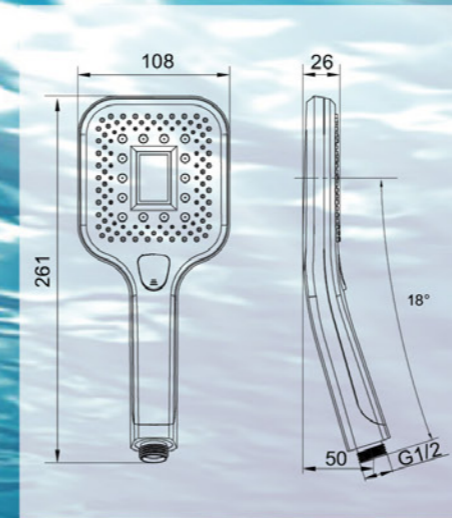

Color: Chrome
LED Light
Flow rate and temperature display

Total time or flow display

<30°C Blue

30°C-39°C Green

>39°C Red

<40L Green light

40-59L Yellow light

>60L Red light