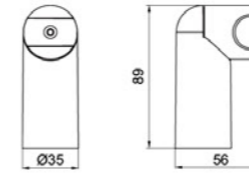

Z24

Z21

Installation diagram