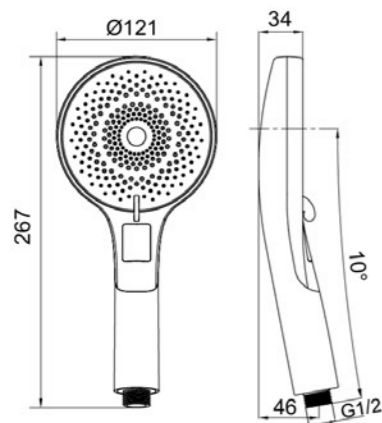

Color: Chrome
LED water meter with temperature display

<40L Green Light

40-59L Yellow Light

>60L Red Light

Dimension drawing

Total time or flow display

W270 KTW ACS

LCD SCREEN