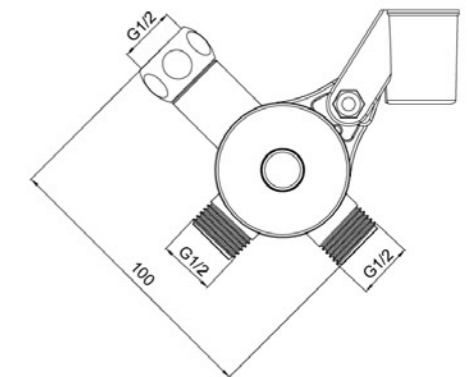

DUSCHY patent
No.: 201720779232.0
201730278627.8

Available colour
Chrome