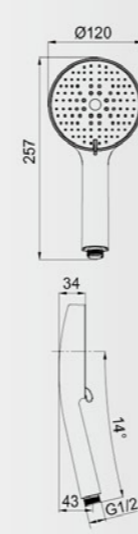

Available colour
Chrome Black White

KTW W270

Available colour
Chrome Black White

KTW W270