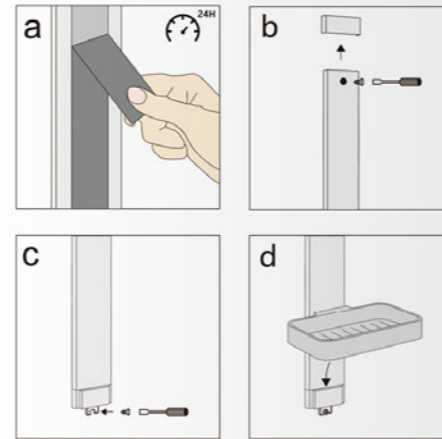

INSTALLATION PROCEDURE DIAGRAM

S21351B-BL

INSTALLATION PROCEDURE DIAGRAM

Z18-1 3-way 2 in 1 Divertor

DUSCHY PATENT NO. 201620505133.9

AS101026

ø100X238mm
ø100X77 mm

Available colour
Chrome Black White