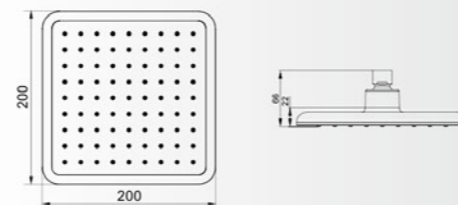

Available colour Chrome Black Gray ACS KTW W270 WM

T42

Available colour Chrome Black Gray ACS KTW W270

T36

Available colour Chrome Black Gray ACS WM

T45

Available colour Chrome Black Gray ACS

T46