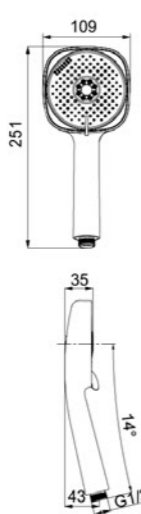

Available colour
Chrome Black White

KTW W270

spray water