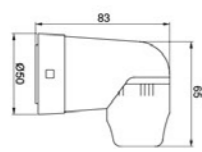

B86120C

36" (90cm)
Color: Chrome
Material: Stainless steel

B55810C

24" (60cm)
Color: Chrome
Material: Stainless steel

B40510C

18" (45cm)
Color: Chrome
Material: Stainless steel

B25310C

12" (30cm)
Color: Chrome
Material: Stainless steel