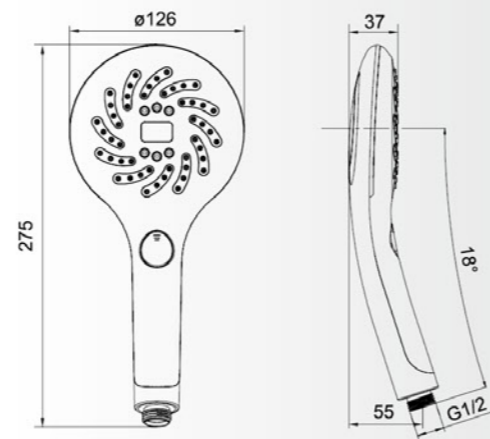

Color: Chrome
Flow rate and temperature display

<40L Green Light

40-59L Yellow Light

>60L Red Light

LED Temperature Display

P115-LED

Color: Chrome
LED Light

P208