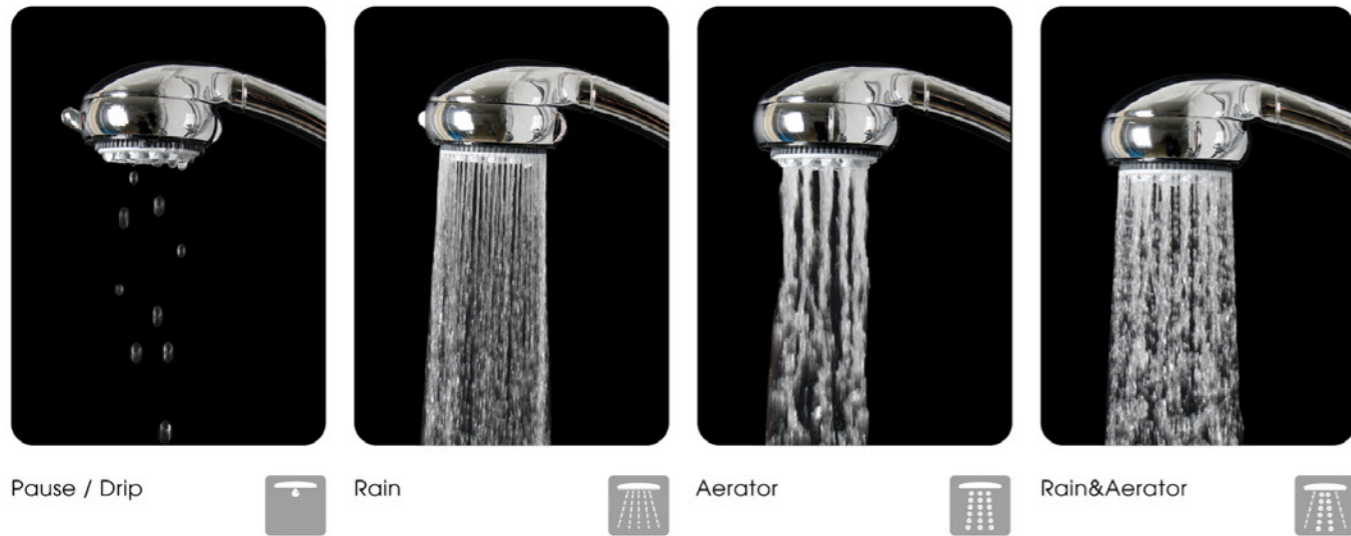

Color: Chrome
LED Light

<30°C Blue

30°C-39°C Green

>39°C Red

<30°C Blue

30°C-39°C Green

>39°C Red

P119