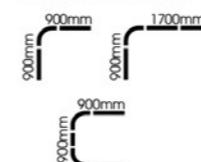

Diameter: Ø22-19mm
Material: Aluminium
Color: white
750-2200mm

67119

Diameter: Ø22-19mm
Material: Aluminium
Color: Silver
750-2200mm

67390

Diameter: Ø22mm
Material: Aluminium
Color: chrome

77310

Diameter: Ø28mm
Material: Aluminium
Color: white