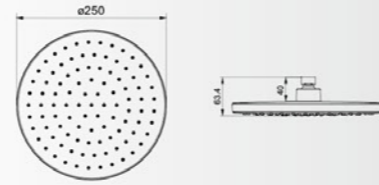

Available colour Chrome Black Gray ACS KTW W270 WM

T42

Available colour Chrome Black Gray ACS KTW W270

T36

Available colour Chrome Black Gray ACS WM

T45

Available colour Chrome Black Gray ACS

T46