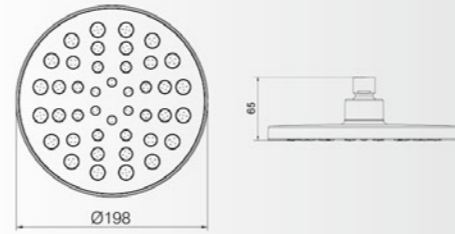

T57

Available colour Chrome

Patent No.: 015024982-0006

T58

Available colour  Chrome 

 Patent No.: 015024982-0007

T65

Available colour  Chrome  Black 