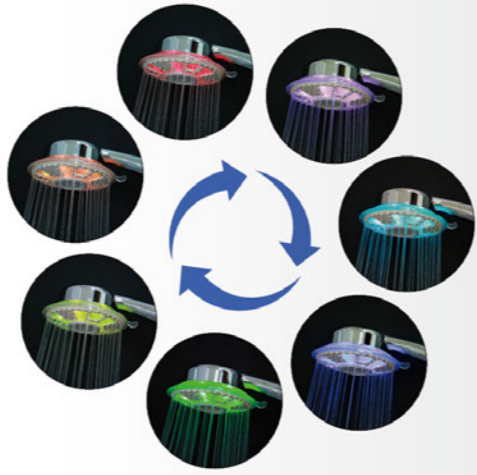

Rainbow colour change
You can also select this feature