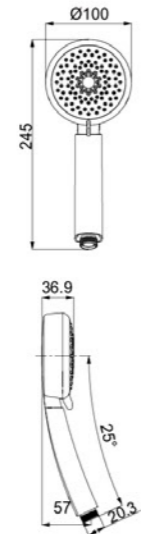

KTW W270

Chrome Black White

KTW W270

Chrome Black White

Pet shower head P244

Available colour

Grey

KTW W270

Available colour
Chrome Black White

KTW W270

Available colour
Chrome Black White

KTW W270

spray water

Chrome Black White

KTW W270

Chrome Black White