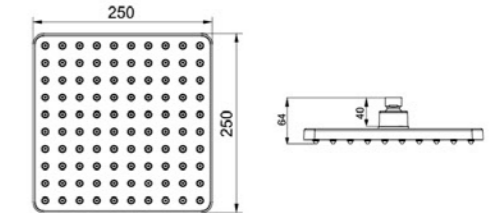

Available colour Chrome Black Gray ACS KTW W270 WM

T39

Available colour Chrome ACS

T34

Available colour Chrome Black Gray ACS KTW W270 WM

T41

Available colour Chrome ACS KTW W270

T35