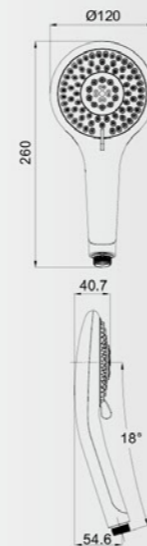

ACS
KTW W270

Stop Switch

Available colour
 Chrome Black White

P139CW

ACS KTW
W270

Available colour
 Chrome Black White

P148N

KTW W270