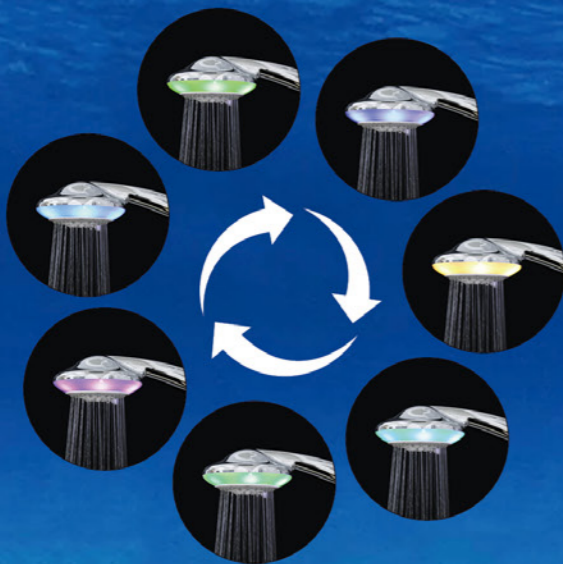

T40

Color: Chrome
LED Light

Rainbow colour change

<30°C Blue