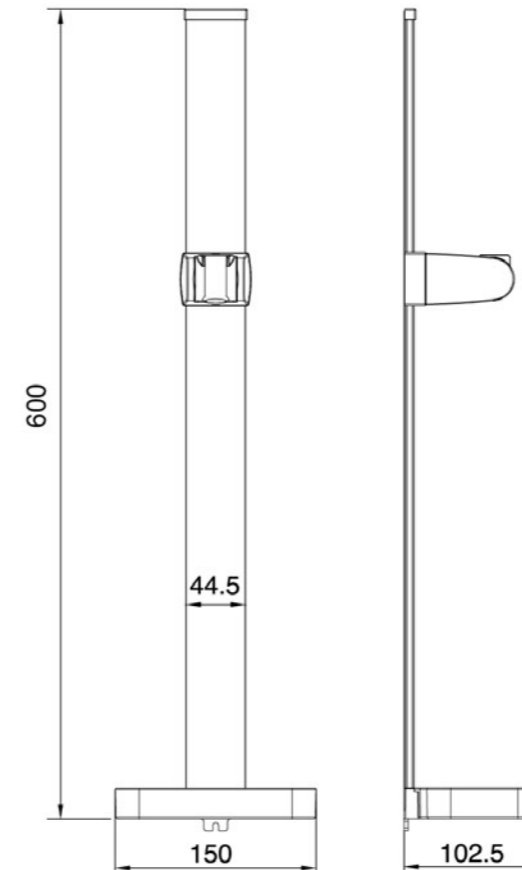

Material: PVC
Color: Silver

Magnet shower set, no need screws
DUSCHY PATENT: NO. 201720779204.9

Fitting instructions

If there are boreholes in the wall from an old shower rail, it is recommended to seal them by using silicone or similar (not included).