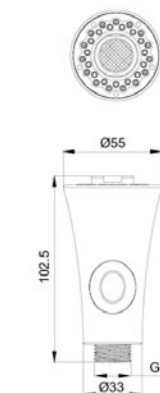

P119

ACS KTW W270

Available colour
Chrome Black White

P119N

ACS KTW W270

Available colour
Chrome Black White

P122

ACS KTW W270

Available colour
Chrome Black White

P123

ACS KTW W270

Available colour
Chrome Black White

P140

KTW W270

Available colour
Chrome Black White

P179

ACS KTW W270

Available colour
Chrome Black White