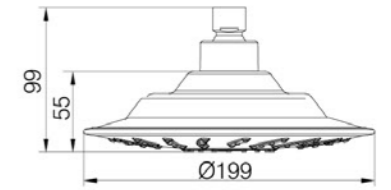

30°C-39°C Green

>39°C Red

Rainbow colour change
You can also select this feature

Rainbow colour change
You can also select this feature

P141R

Color: Chrome
LED Light

T40

Color: Chrome
LED Light