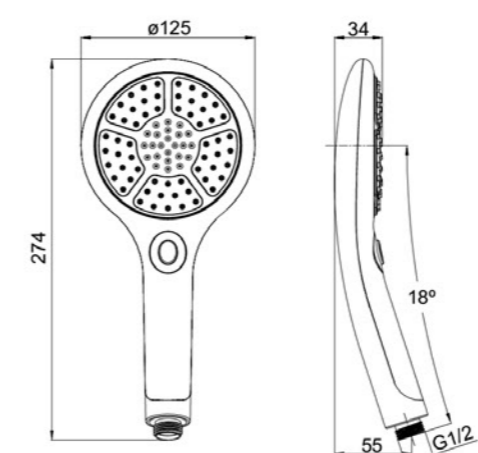

Rainbow colour change
You can also select this feature