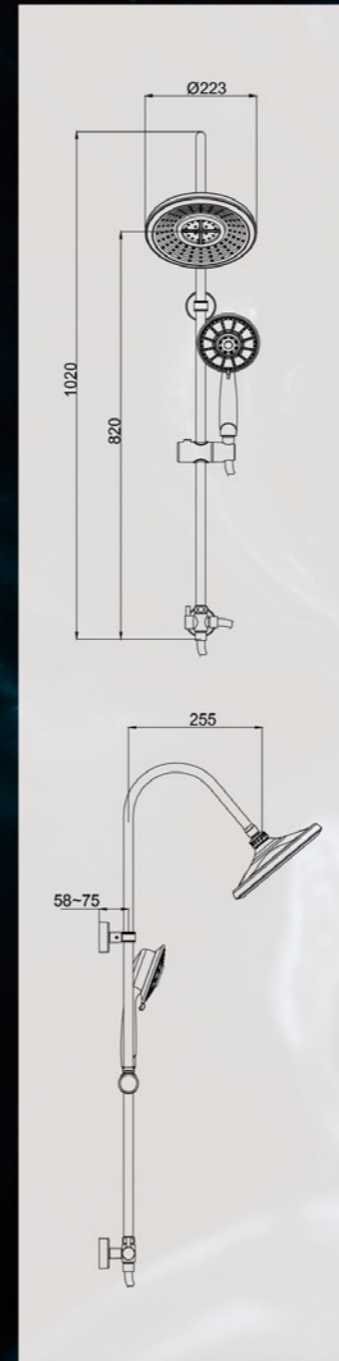

DSZ25D

All new products with ACS KTW & W270 approved