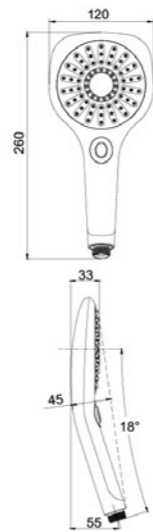

P143NCW

ACS
KTW W270

Switch Button

Available colour
☐ Chrome ☐ Black ☐ White