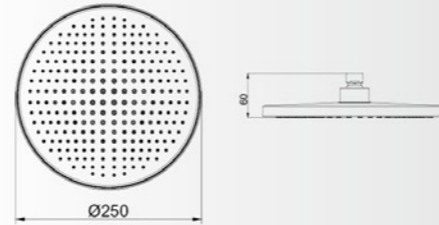

Available colour Chrome

Patent No.: 015024982-0007

Available colour Chrome Black

T60

Available colour Chrome Black

Available colour Chrome Black

Available colour Chrome Black