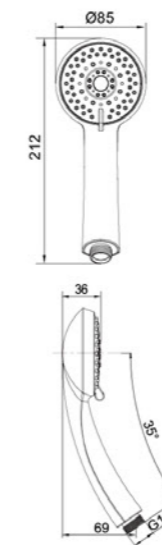

P200

KTW W270