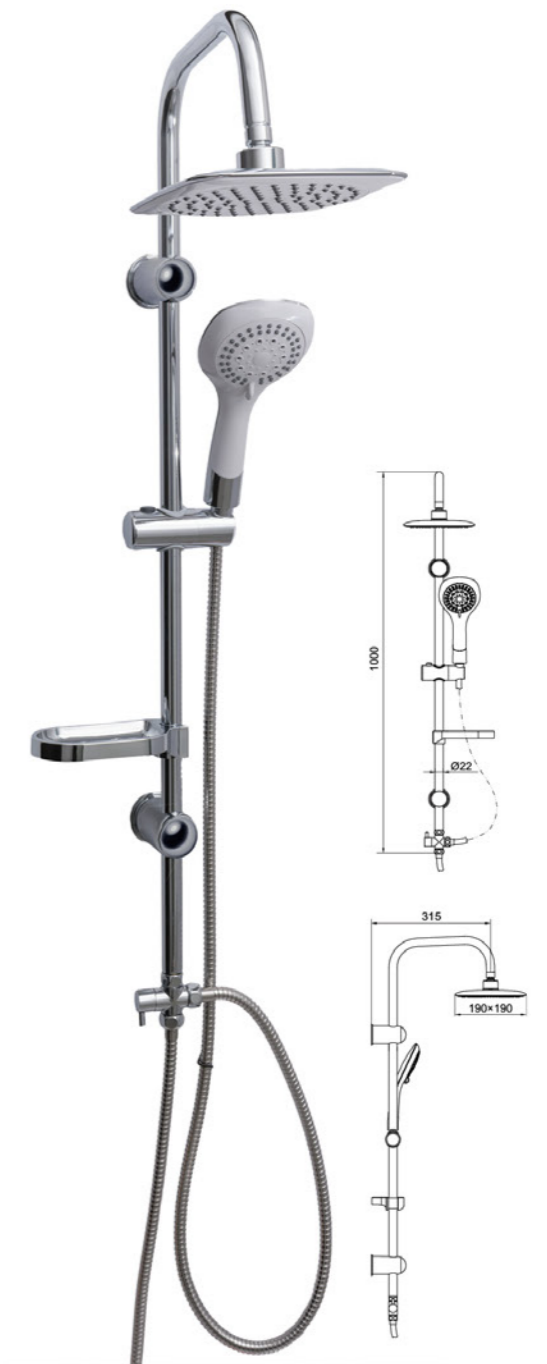

Available colour
Chrome

Z17

Available colour
Chrome

Z18-1

Available colour
Chrome

Z18

DUSCHY patent
No.: 201720779232.0
201730278627.8

Available colour
Chrome

DSZ35C

DSZ35-N

New products with ACS KTW & W270 approved

DSZ35-T22

DSZ35-T36

DSZ35-T40

DSZ35-T63-P228

DSZ37