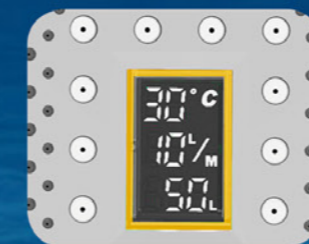

Color: Chrome
LED Light
Flow rate and temperature display

Total time or flow display

<30°C Blue

30°C-39°C Green

>39°C Red

<40L Green light

40-59L Yellow light

>60L Red light