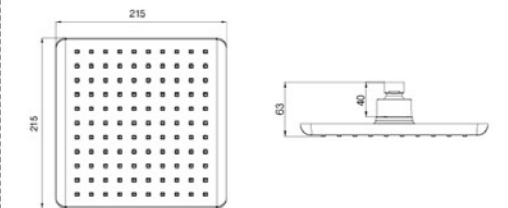

Available colour Chrome Black Gray ACS KTW W270 WM

T42

Available colour Chrome Black Gray ACS KTW W270

T36

Available colour Chrome Black Gray ACS WM

T45

Available colour Chrome Black Gray ACS

T46