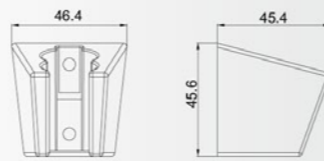

Z8

Z21

Installation diagram