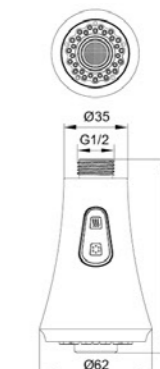

P119

ACS KTW W270

Available colour
Chrome Black White

P119N

ACS KTW W270

Available colour
Chrome Black White

P122

ACS KTW W270

Available colour
Chrome Black White

P123

ACS KTW W270

Available colour
Chrome Black White

P140

KTW W270

Available colour
Chrome Black White

P179

ACS KTW W270

Available colour
Chrome Black White