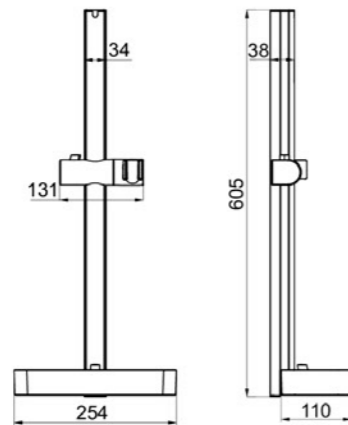

INSTALLATION PROCEDURE DIAGRAM

S21351B-BL

INSTALLATION PROCEDURE DIAGRAM

Z18-1 3-way 2 in 1 Divertor

DUSCHY PATENT NO. 201620505133.9

AS101026

ø100X238mm
ø100X77 mm

Available colour
Chrome Black White