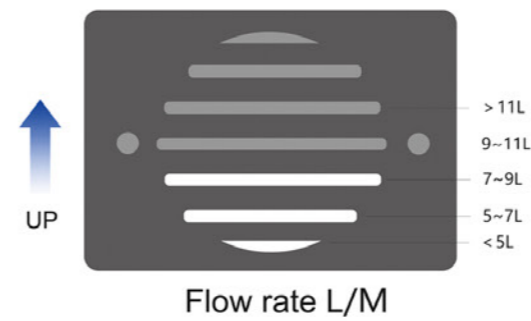

Color: Chrome
Flow rate and temperature display

<40L Green Light

40-59L Yellow Light

>60L Red Light

LED Temperature Display

P115-LED

Color: Chrome
LED Light

P208

Color: Chrome
LED Light
Flow rate and temperature display

Total time or flow display

<30°C Blue

30°C-39°C Green

>39°C Red

<40L Green light

40-59L Yellow light

>60L Red light