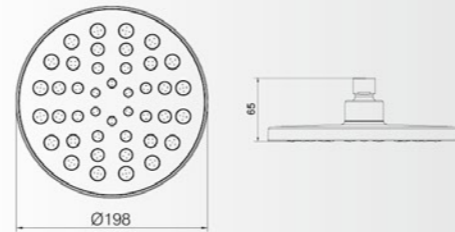

Available colour Chrome

Patent No.: 015024982-0007

Available colour Chrome Black

Available colour Chrome Black

T63

Available colour Chrome Black

Available colour Chrome Black