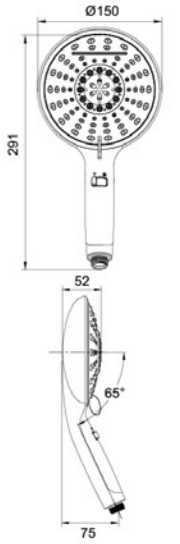

P148

KTW W270

Available colour
☐ Chrome ☐ Black ☐ White