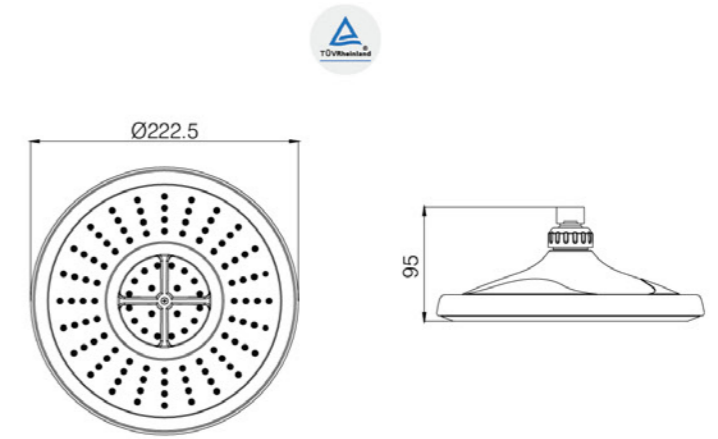

T10

Color: Chrome
LED Light