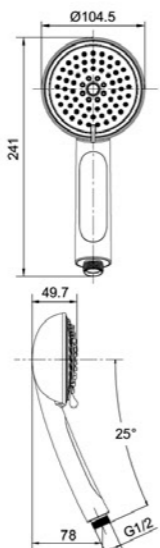

Patent No.:
 007863675-0002

Available colour
 Chrome Black White

P177N

ACS
 KTW W270

Patent No.:
 007863675-0002

Available colour
 Chrome Black White

P173-3

Available colour
 Chrome Black White