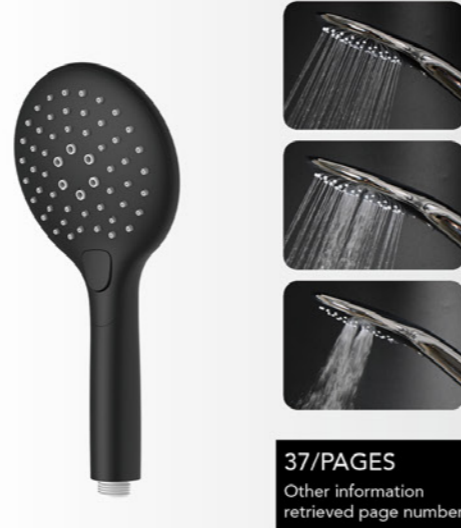

P196

37/PAGES
Other information
retrieved page number