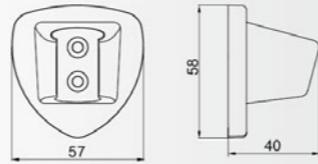

Z3

Z21

Installation diagram