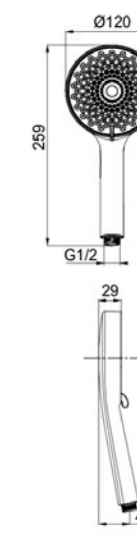

Available nozzle sizes:
 • 0.8mm
 • 0.8mm
 • 0.6mm

Available colour
 Chrome Black White

P234

KTW W270

Available colour
 Chrome Black White

P235

KTW W270

Available colour
 Chrome Black White