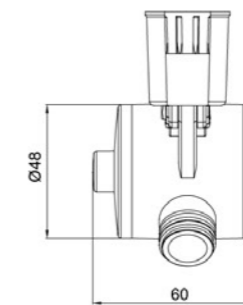

DUSCHY patent
No.: 201720779232.0
201730278627.8

Available colour
Chrome