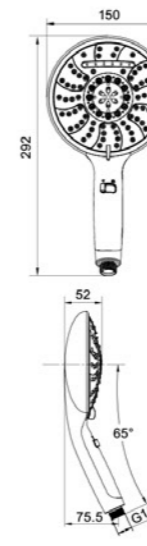

P148N

KTW W270

Patent No.:
008152557-0003

Available colour
☐ Chrome ☐ Black ☐ White