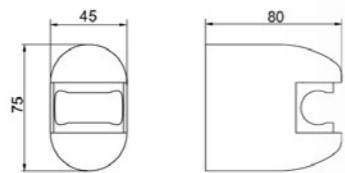

Z7

Z21

Installation diagram