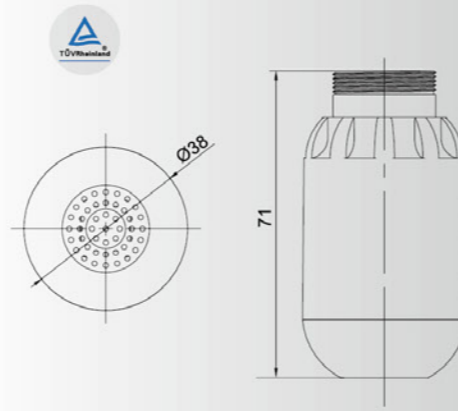

Rainbow colour change

<30°C Blue

30°C-39°C Green

>39°C Red

T49

COLOR: CHROME
LED WATER MIXER TA

Fit for M22 Male&M24
Female connector faucet

T10