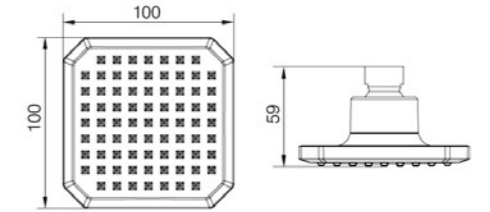

Available colour Chrome