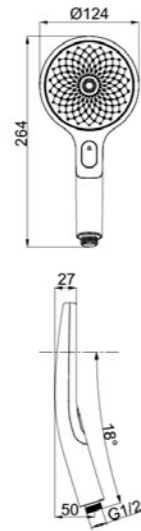

KTW W270

Chrome Black White

KTW W270

Chrome Black White

Pet shower head P244

Available colour

Grey

KTW W270

Available colour
Chrome Black White

KTW W270

Available colour
Chrome Black White

KTW W270

spray water

Chrome Black White

KTW W270

Chrome Black White