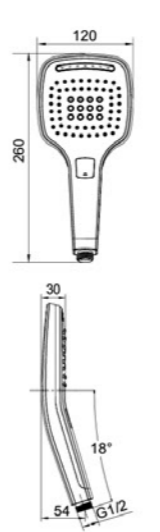

Available colour
Chrome Black White

KTW W270