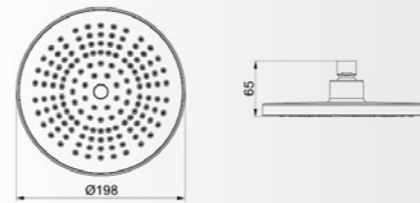

Available colour Chrome Black Gray ACS KTW W270 WM

T39

Available colour Chrome ACS

T34

Available colour Chrome Black Gray ACS KTW W270 WM

T41

Available colour Chrome ACS KTW W270

T35