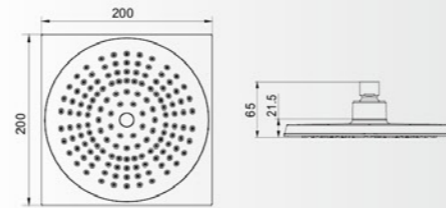

Available colour Chrome Black Gray ACS KTW W270 WM

T39

Available colour Chrome ACS

T34

Available colour Chrome Black Gray ACS KTW W270 WM

T41

Available colour Chrome ACS KTW W270

T35