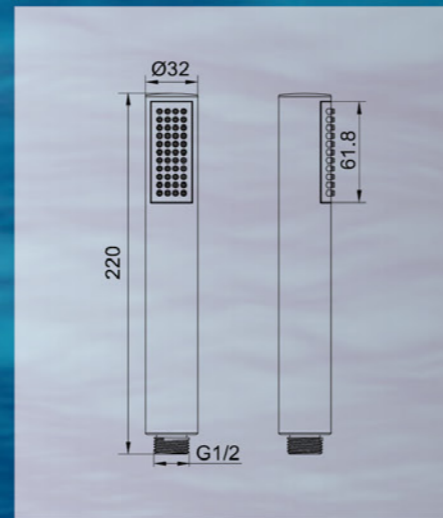

P115-LED

Color: Chrome
LED Light

P208

Color: Chrome
LED Light
Flow rate and temperature display

Total time or flow display