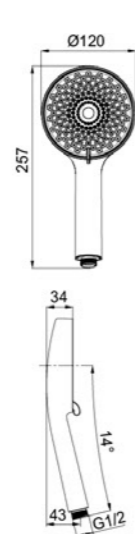

Available colour
Chrome Black White

KTW W270