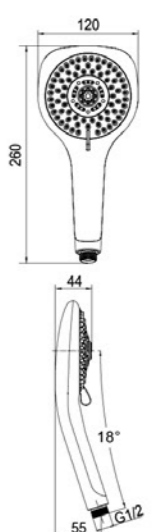

P151

KTW W270

Available colour
☐ Chrome ☐ Black ☐ White