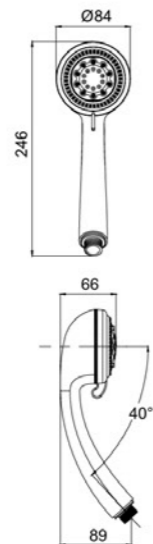

Available colour
Chrome Black White