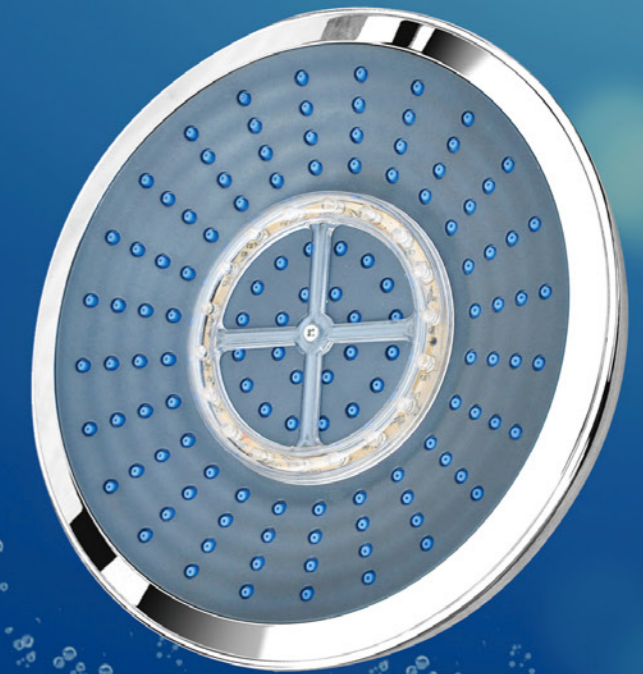

Color: Chrome
LED Light

<30°C Blue

30°C-39°C Green

>39°C Red

<30°C Blue

30°C-39°C Green

>39°C Red

P119