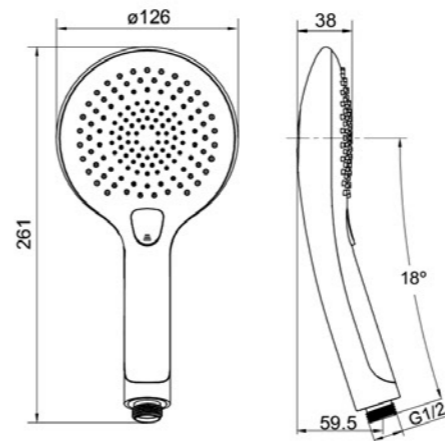

Color: Chrome
LED water meter with temperature display

<40L Green Light

40-59L Yellow Light

>60L Red Light

Dimension drawing

Total time or flow display

W270 KTW ACS

LCD SCREEN