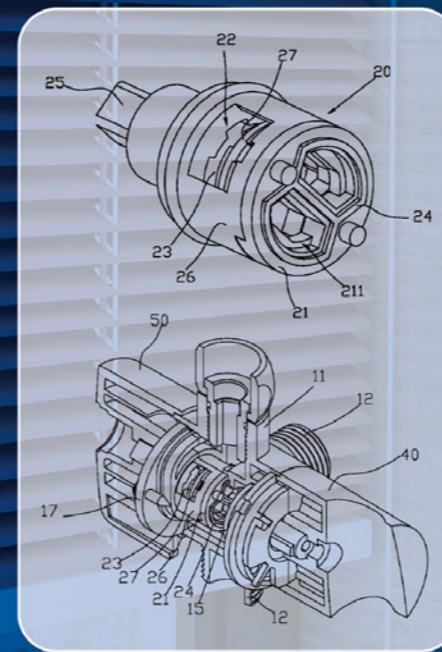

INSTALLATION PROCEDURE DIAGRAM

S21351B-BL

INSTALLATION PROCEDURE DIAGRAM

Z18-1 3-way 2 in 1 Divertor

DUSCHY PATENT NO. 201620505133.9

AS101026

ø100X238mm
ø100X77 mm

Available colour
Chrome Black White