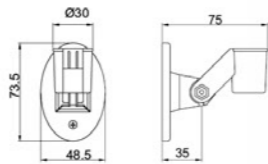

Z2

Z21

Installation diagram