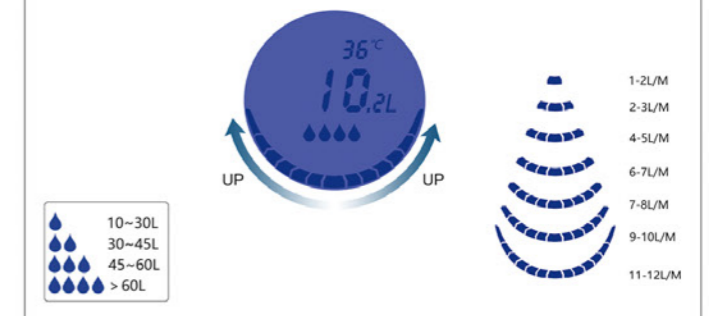

Color: Chrome
LED water meter with temperature display

<40L Green Light

40-59L Yellow Light

>60L Red Light

Dimension drawing

Total time or flow display

W270 KTW ACS

LCD SCREEN