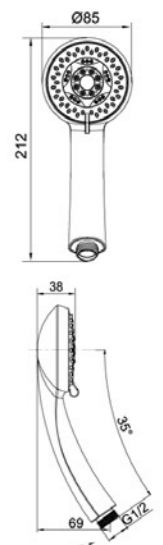

P200N

KTW W270