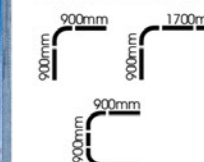

Diameter: Ø28mm
Material: Aluminium
Color: chrome