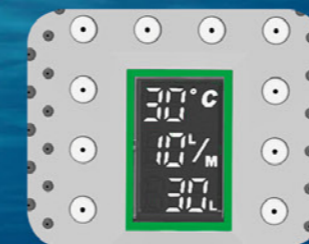

Color: Chrome
LED Light
Flow rate and temperature display

Total time or flow display

<30°C Blue

30°C-39°C Green

>39°C Red

<40L Green light

40-59L Yellow light

>60L Red light