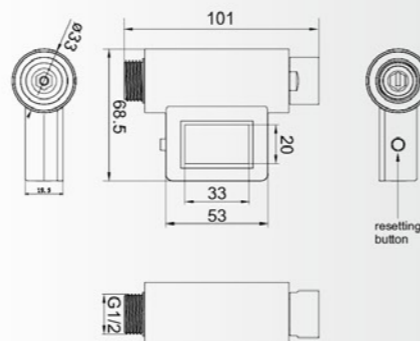

DC01

Digital water meter with temperature display