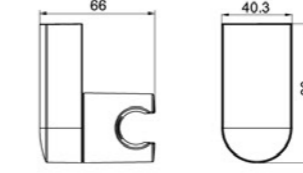

Z25

Z21

Installation diagram