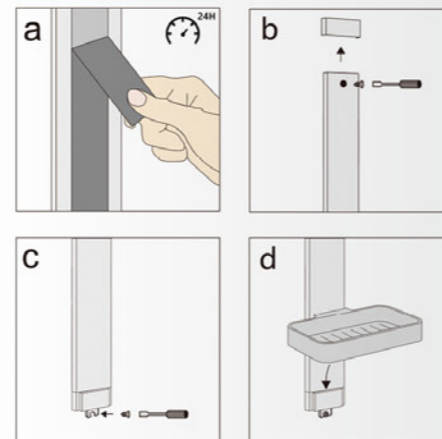

INSTALLATION PROCEDURE DIAGRAM

S21351B-BL

INSTALLATION PROCEDURE DIAGRAM

Z18-1 3-way 2 in 1 Divertor

DUSCHY PATENT NO. 201620505133.9

AS101026

ø100X238mm
ø100X77 mm

Available colour
Chrome Black White