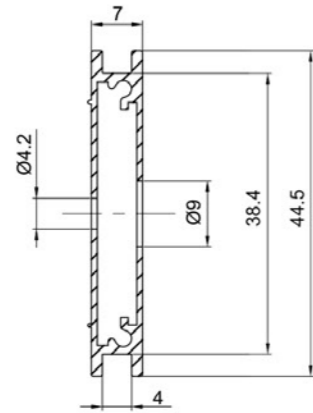

INSTALLATION PROCEDURE DIAGRAM

S21351B-BL

INSTALLATION PROCEDURE DIAGRAM

Z18-1 3-way 2 in 1 Divertor

DUSCHY PATENT NO. 201620505133.9

AS101026

ø100X238mm
ø100X77 mm

Available colour
Chrome Black White