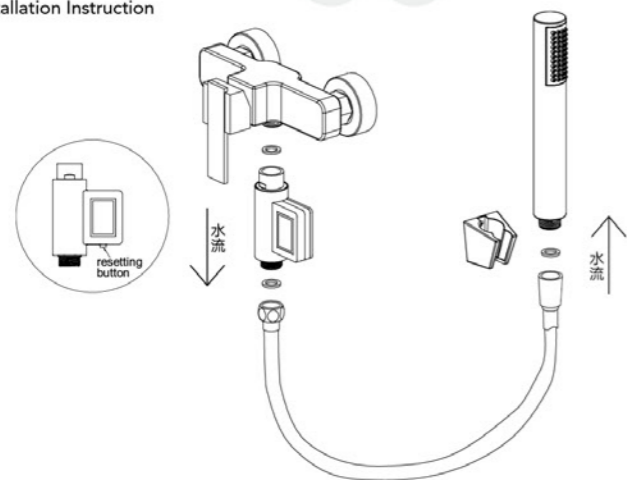

安装图 Installation Instruction

W270 KTW