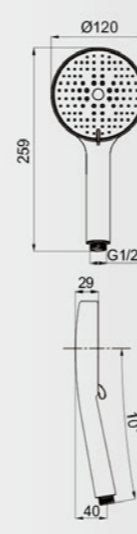

Available nozzle sizes:
 • 0.8mm
 • 0.8mm
 • 0.6mm

Available colour
 Chrome Black White

P234

KTW W270

Available colour
 Chrome Black White

P235

KTW W270

Available colour
 Chrome Black White