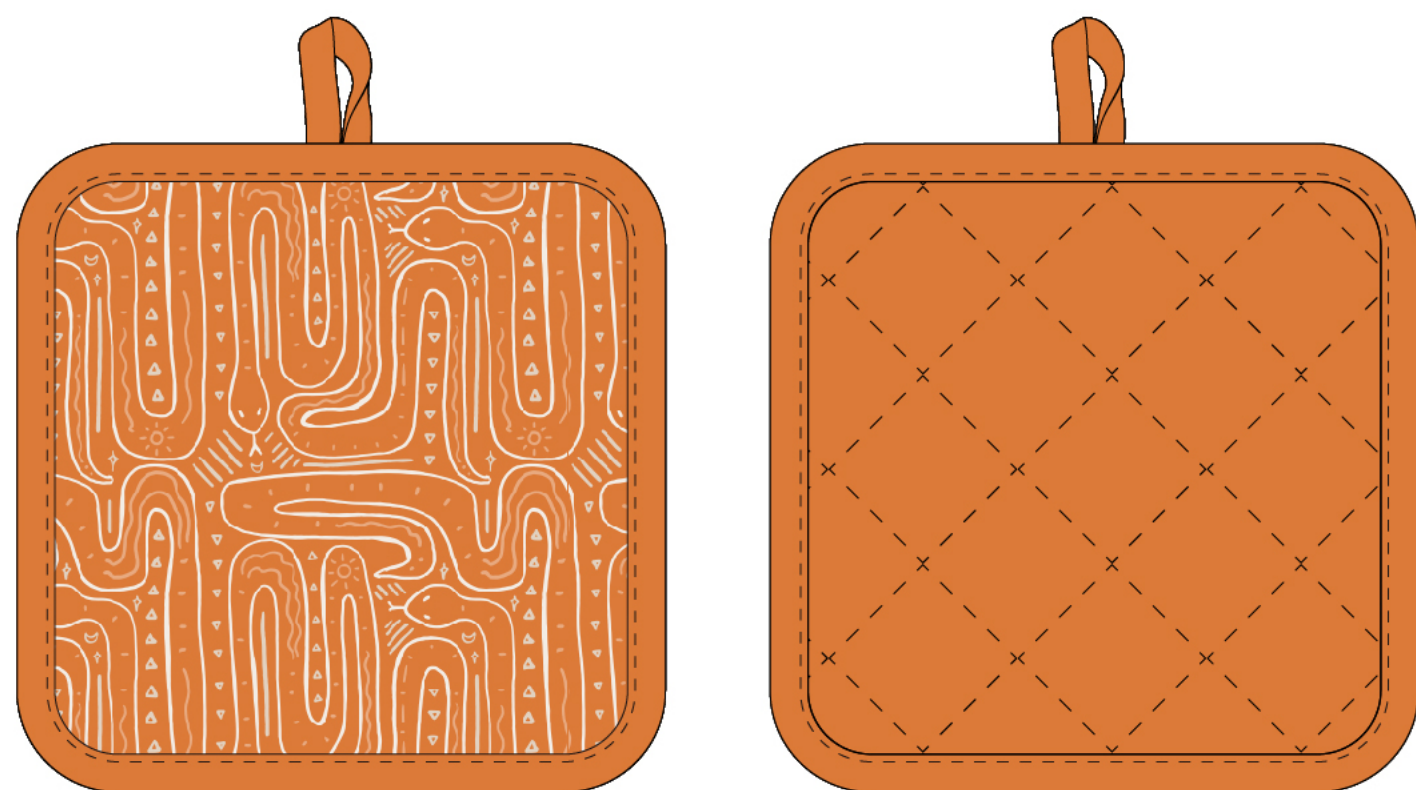

Pot Holder 7×7"

Front

Back