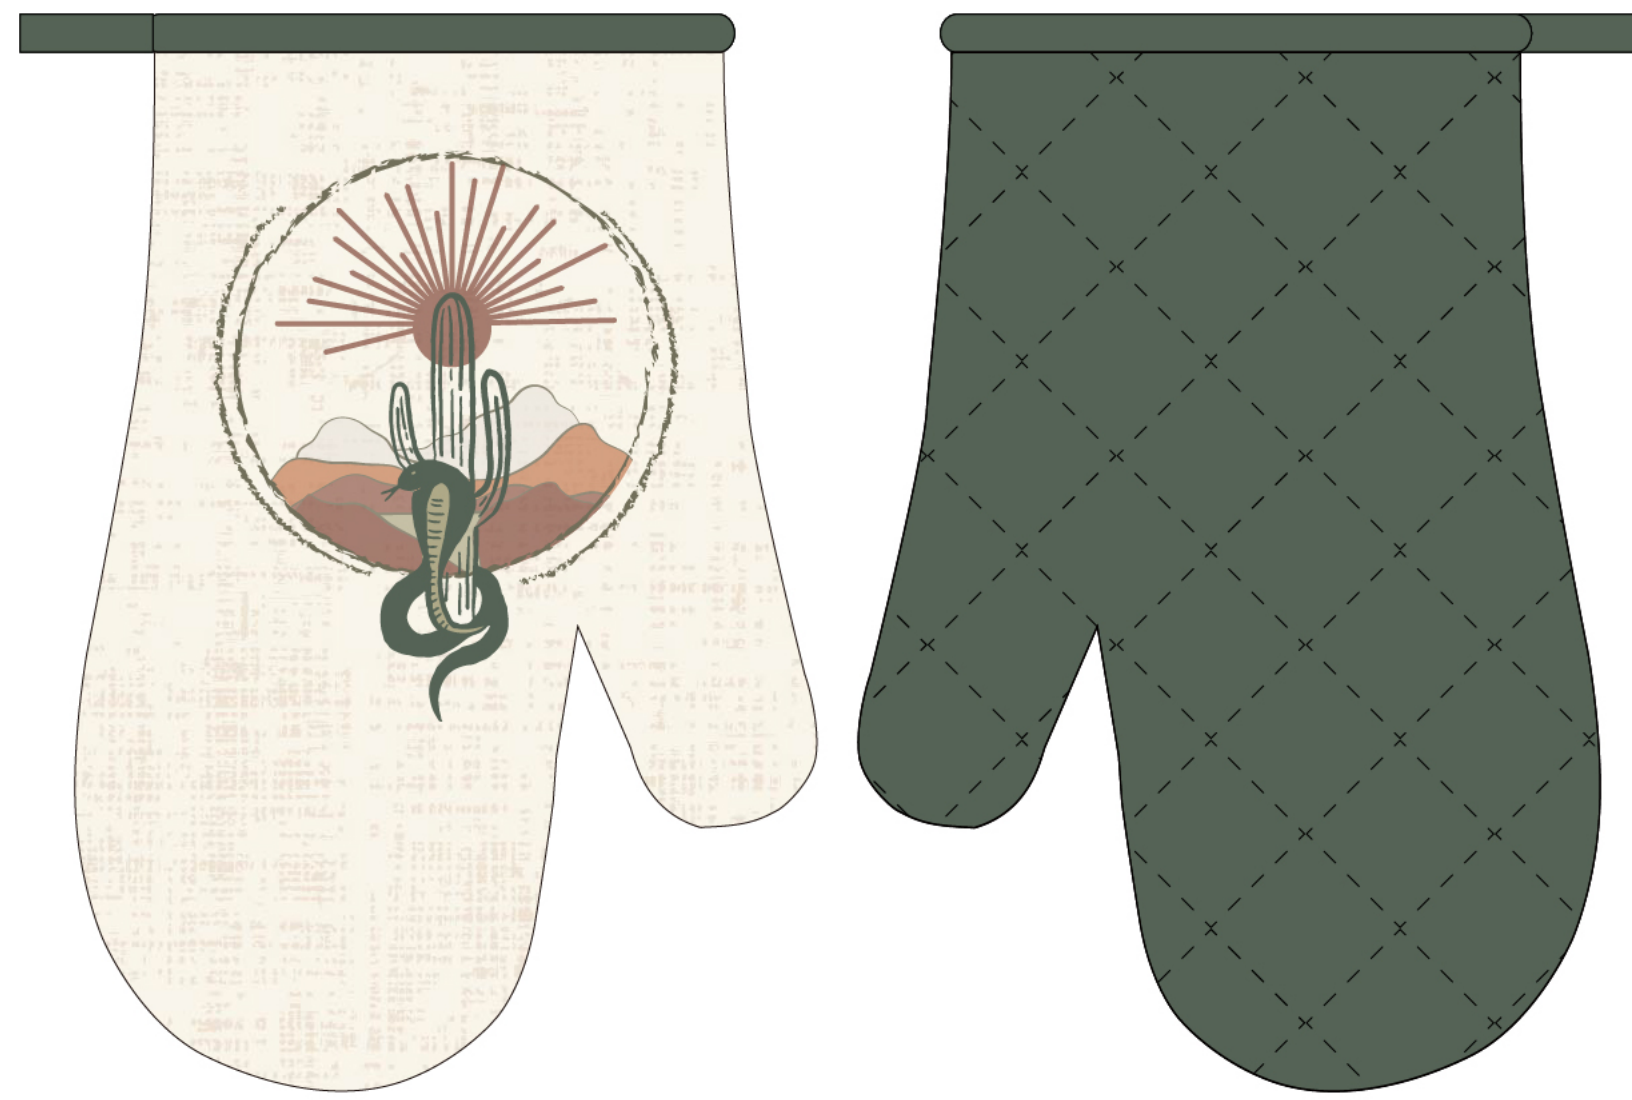

Front

Back

Tea Towel: 15x25"

13.50 in

23.00 in

Oven Mitt 7x11"

Front

Back