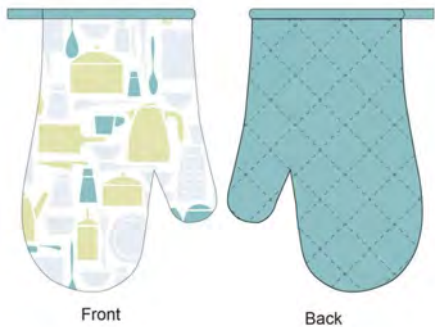

Front

Back

Oven Mitt 7×11"