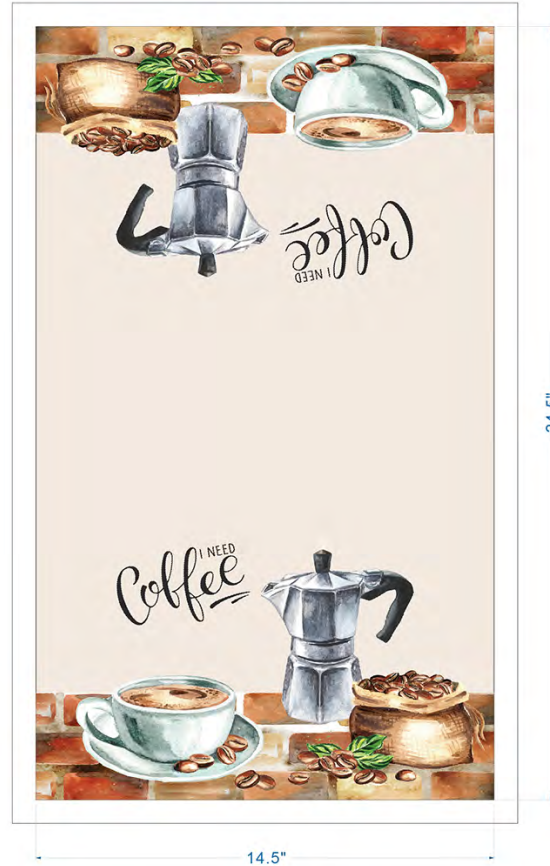

Back

24.5"

14.5"

Oven Mitt 7x12"

Pot Holder 7x9"

Tea Towel: 16x26"

Oven Mitt 7×12" 2PK

Front

Back

Pot Holder 7×8"

Front

Back

kitchen towel 15x25"

13.5"

23.66"

Oven Mitt 7x12"

Tea Towel: 16x26"

Pot Holder 7x9"

Front

Back

Oven Mitt 7x12"

Tea Towel: 16x26"

Pot Holder 7x9"

Oven Mitt 7x12"

Tea Towel: 16x26"

Pot Holder 7x9"

XY2404

Oven Mitt 7×11"

Pot Holder 7×7"

Front

Back

Tea Towel: 15x25"