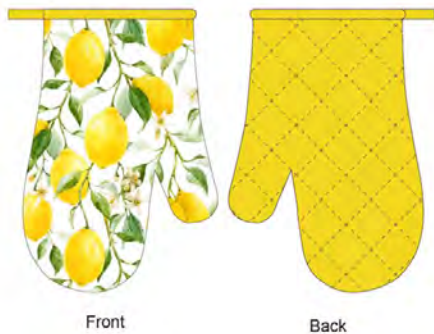

Front

Back

Pot Holder 7x7"

Front

Back

Tea Towel: 15x25"

Oven Mitt 7×11"

Front

Back

Pot Holder 7×7"

Front

Back

Tea Towel: 15x25"

Oven Mitt 7×11"

Front

Back