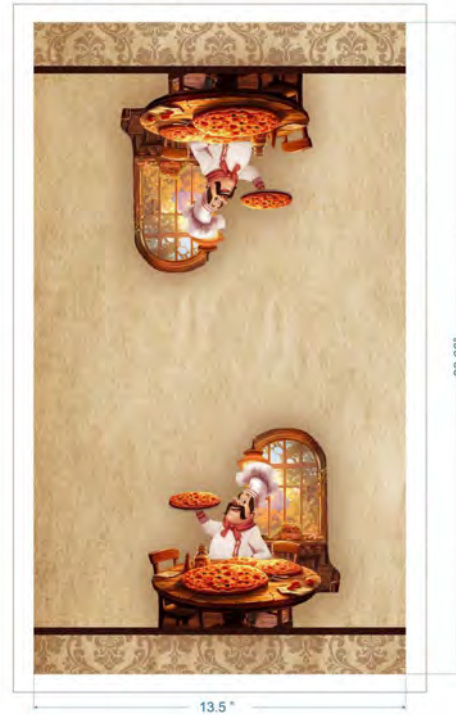

kitchen towel 15x25"