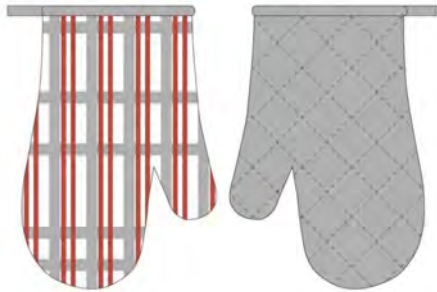

Pot Holder 7×7"

Front

Back

Oven Mitt 7x11"

Tea Towel: 15x25"

Pot Holder 7x7"

Front

Back