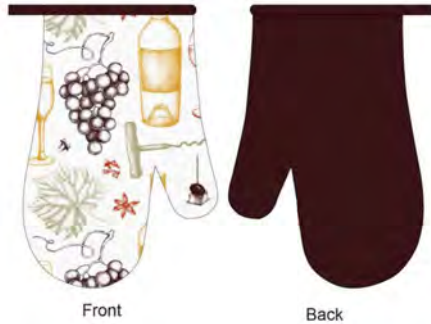

Front

Back

Tea Towel: 15x25"

15 (25) in

13.50 in

Oven Mitt 7×11"

Pot Holder 7×7"

Tea Towel: 15x25"