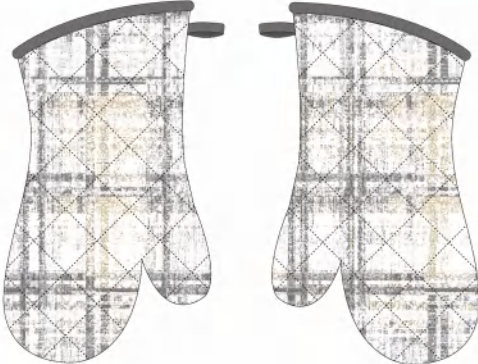

Oven Mitt 7x13"

Front

Back