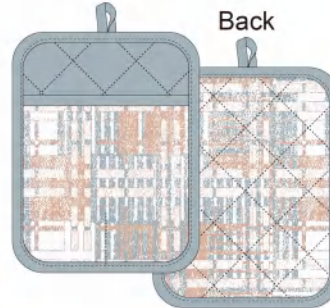

XY2405

Apron 68x83cm

Oven Mitt 7x13"

Front

Back

Oven Pot Holder 7x9"

Front

Back