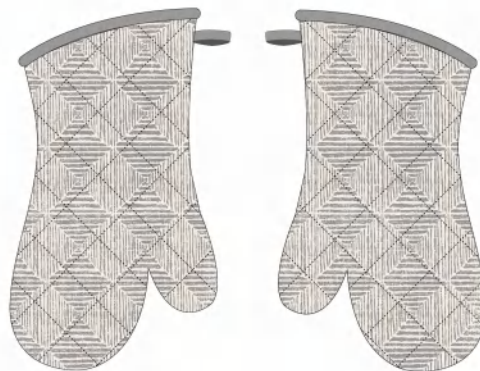

Back

Tea Towel 50x70cm

XY2405

Apron 68x83cm

Oven Mitt 7x13"

Front

Back

Oven Pot Holder 7x9"