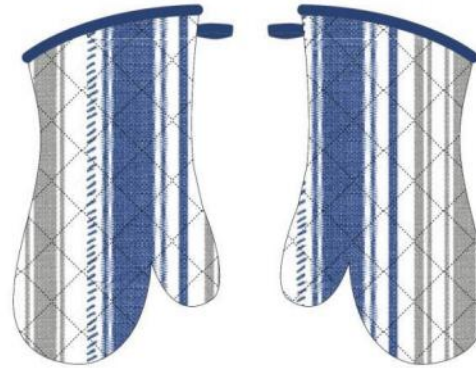

Front

Back

Oven Pot Holder 7x9"