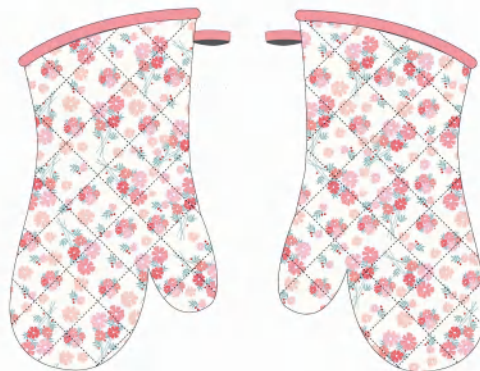

Tea Towel 50x70cm

XY2405

Apron 68x83cm

Oven Mitt 7x13"

Front

Back

Oven Pot Holder 7x9"

Front