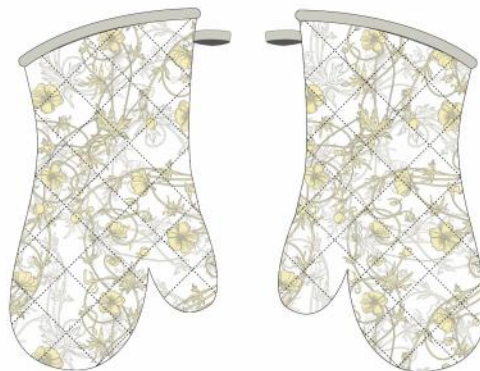

Front

Back

Tea Towel 50x70cm

XY2405

Apron 68x83cm

Oven Mitt 7x13"

Front

Back