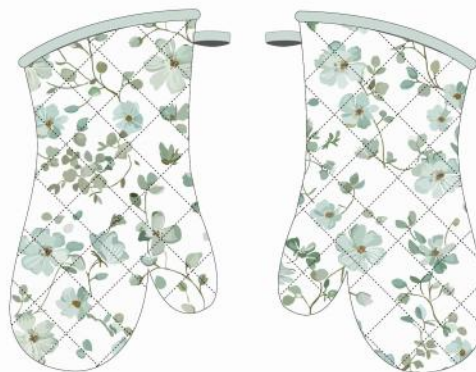

XY2405

Apron 68x83cm

Oven Mitt 7x13"

Front

Back

Tea Towel 50x70cm

Oven Pot Holder 7x9"

Front