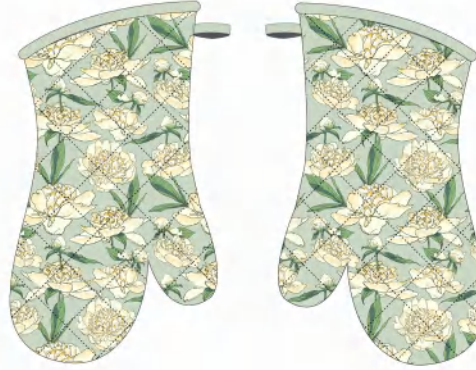

Front

Back

Tea Towel 50x70cm

XY2405

Apron 68x83cm

Oven Mitt 7x13"

Front

Back