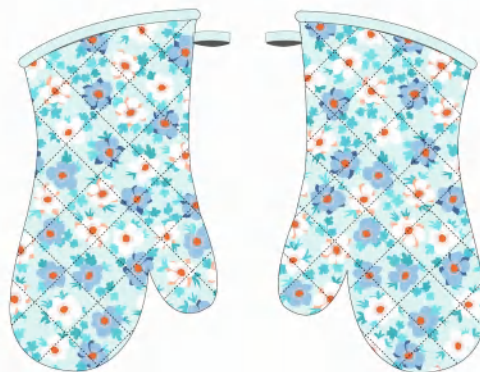

Tea Towel 50x70cm

XY2405

Apron 68x83cm

Oven Mitt 7x13"

Front

Back

Oven Pot Holder 7x9"

Front