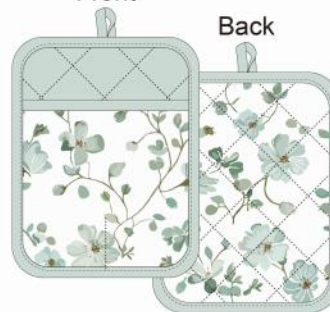

Oven Mitt 7x13"

Oven Pot Holder 7x9"

Front

Back