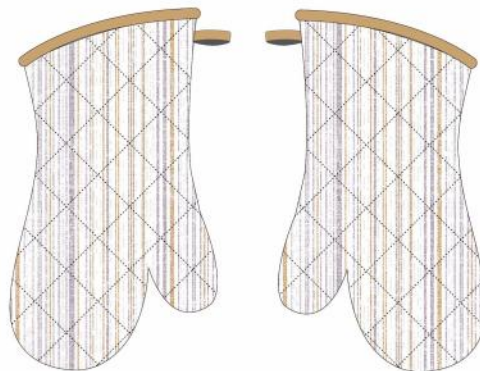

XY2405

Front

Back

Oven Pot Holder 7x9"

Front

Back