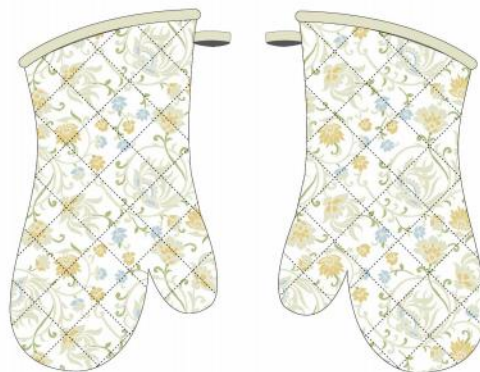

Tea Towel 50x70cm

XY2405

Apron 68x83cm

Oven Mitt 7x13"

Front

Back

Oven Pot Holder 7x9"

Front