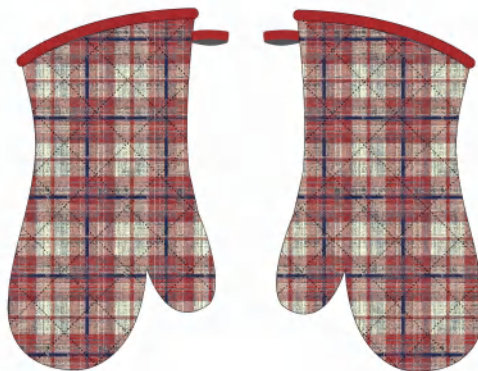

XY2405

Front

Back

Oven Pot Holder 7x9"

Front

Back