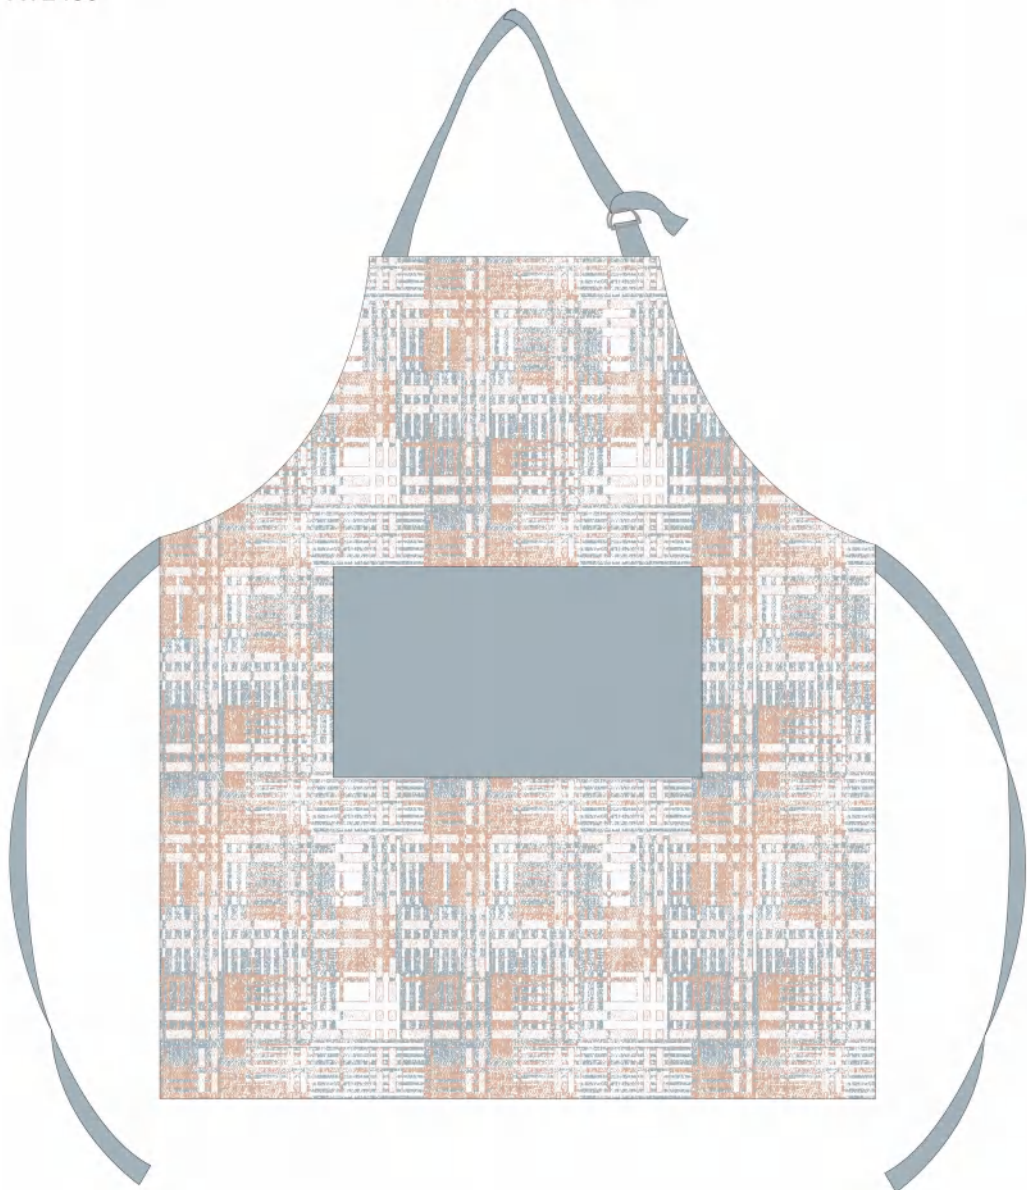

XY2405

Apron 68x83cm