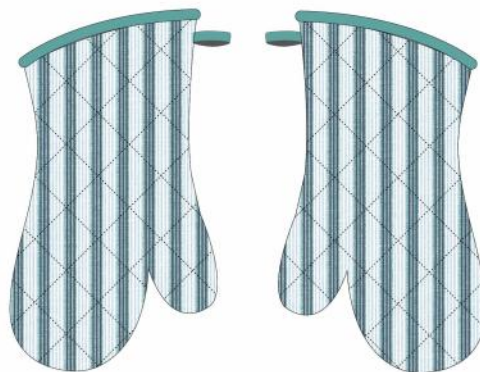

XY2405

Front

Back

Oven Pot Holder 7x9"

Front

Back