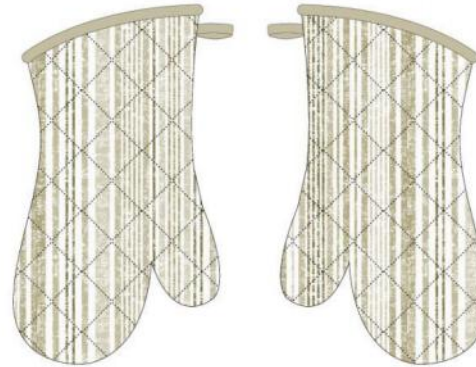

Front

Back

Oven Pot Holder 7x9"