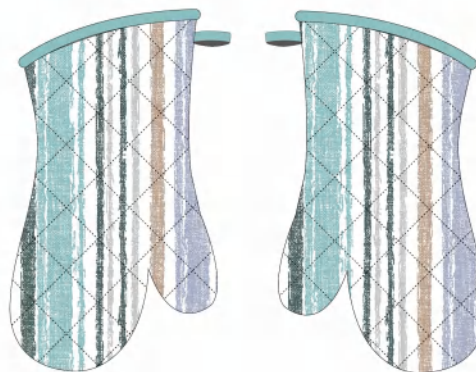

XY2405

Front

Back

Oven Pot Holder 7x9"

Front

Back