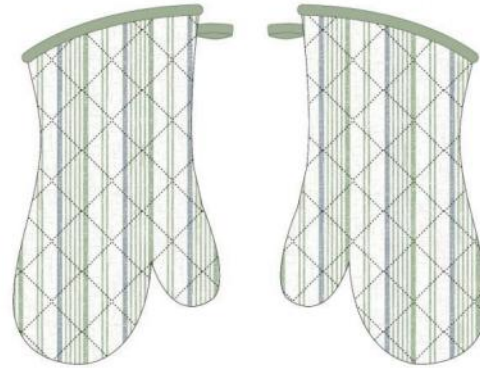

Front

Back

Oven Pot Holder 7x9"