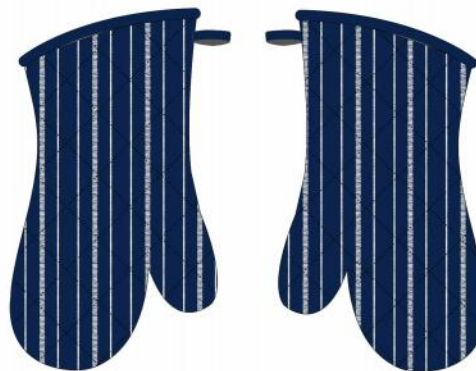

XY2405

Apron 68x83cm

Oven Mitt 7x13"

Front

Back

Tea Towel 50x70cm

Oven Pot Holder 7x9"

Front