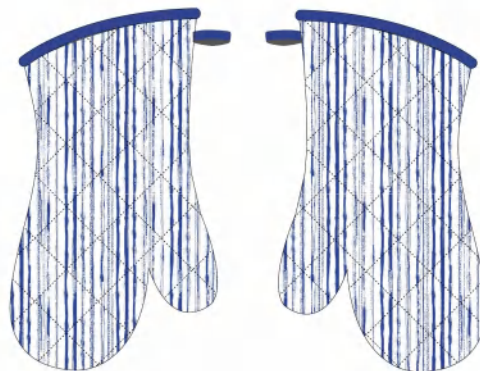

Tea Towel 50x70cm

XY2405

Apron 68x83cm

Oven Mitt 7x13"

Front

Back

Oven Pot Holder 7x9"

Front