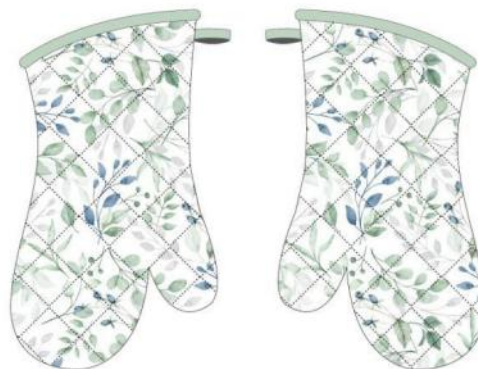

Front

Back

Oven Pot Holder 7x9"

Front

Back