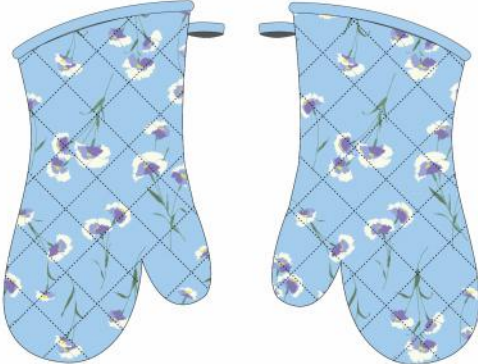

Oven Mitt 7x13"

Front

Back