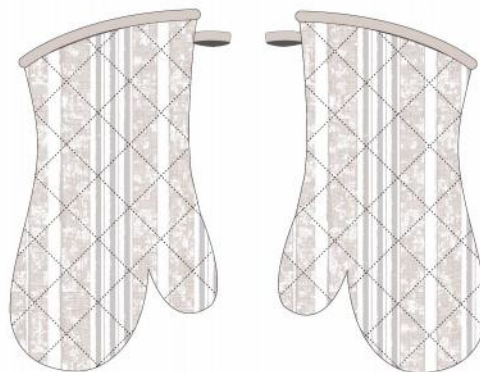

Back

XY2405

Apron 68x83cm

Oven Mitt 7x13"

Front

Back

Tea Towel 50x70cm

Oven Pot Holder 7x9"