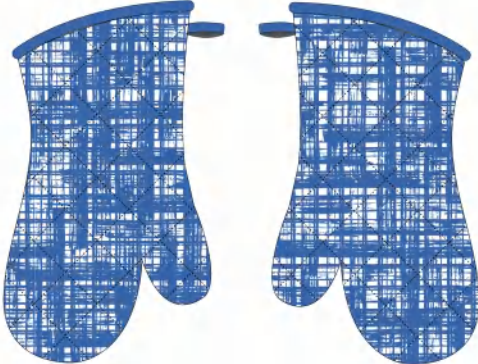

Oven Mitt 7x13"

Front

Back