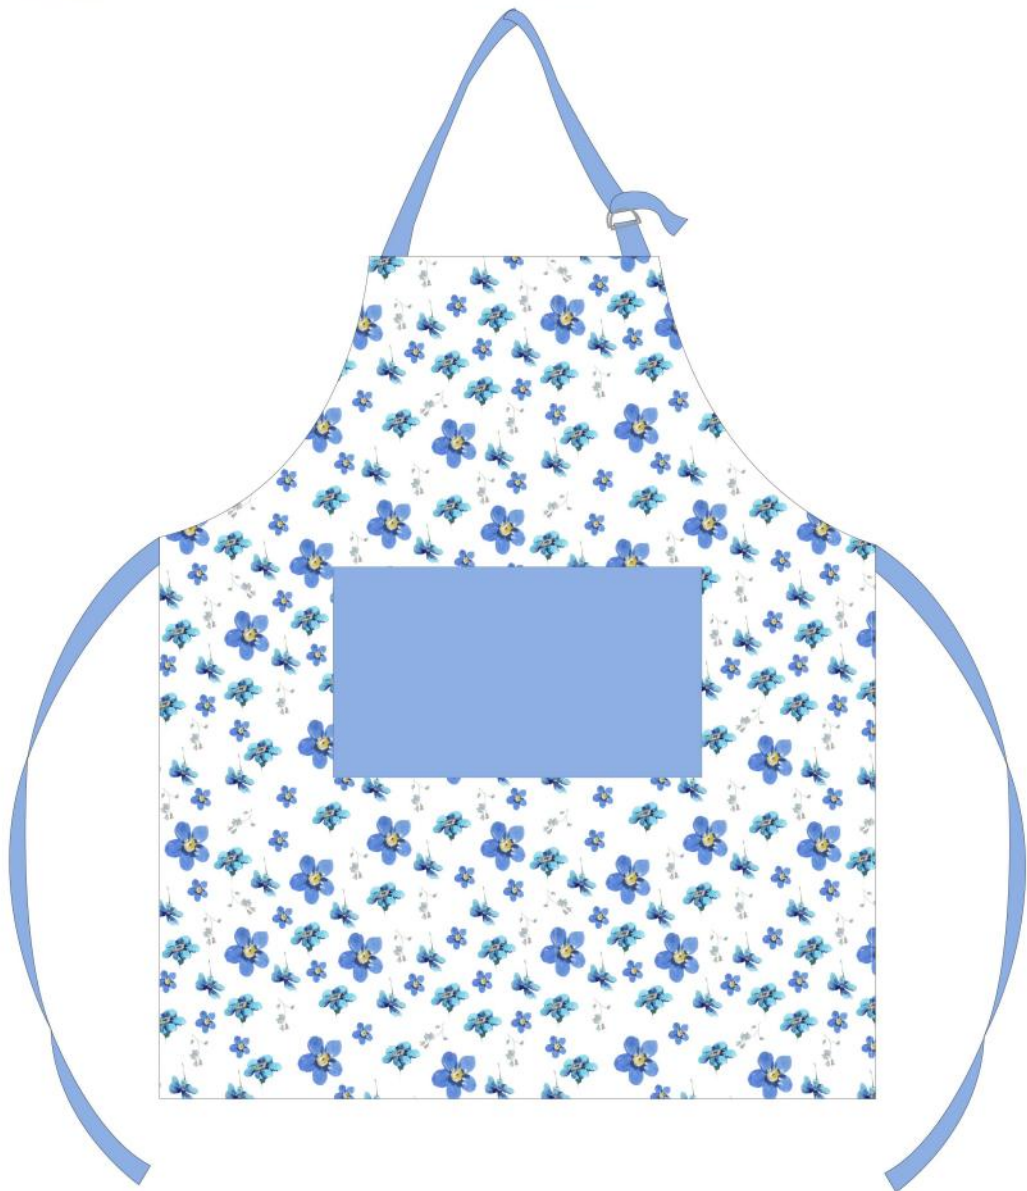

Oven Pot Holder 7x9"

Front

Back

Tea Towel 50x70cm

XY2405

Apron 68x83cm

Oven Mitt 7x13"

Front