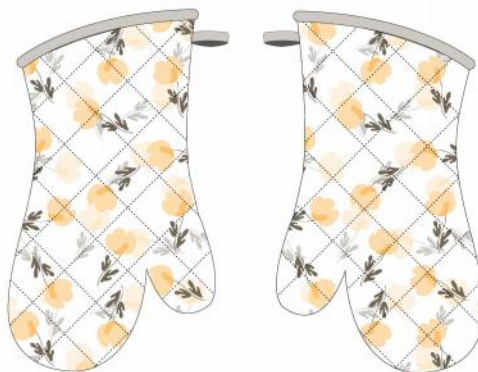

XY2405

Apron 68x83cm

Oven Mitt 7x13"

Front

Back

Oven Pot Holder 7x9"

Front

Back