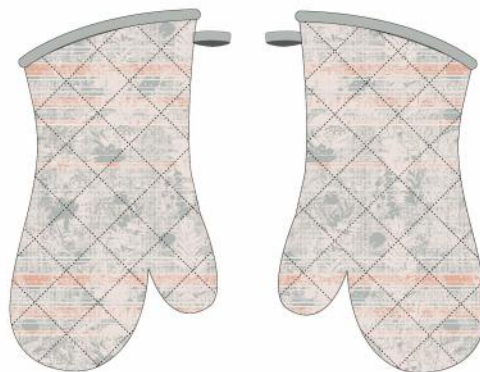

XY2405

Front

Back

Oven Pot Holder 7x9"

Front

Back