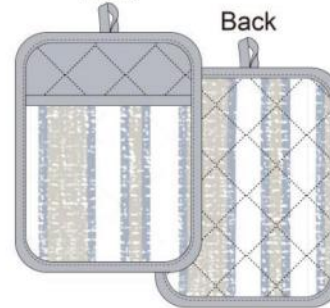

Apron 68x83cm

Oven Mitt 7x13"

Front

Back

Tea Towel 50x70cm

Oven Pot Holder 7x9"

Front

Back