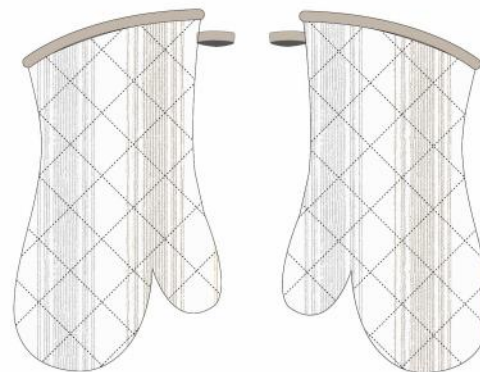

Front

Back

Tea Towel 50x70cm

XY2405

Apron 68x83cm

Oven Mitt 7x13"

Front

Back