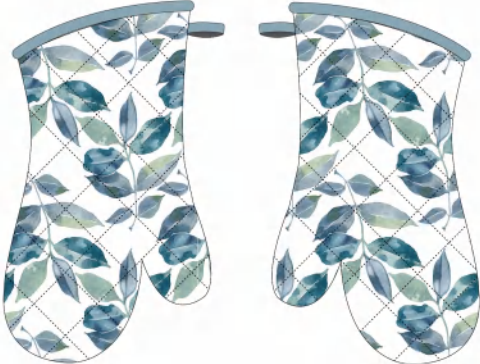

Front

Back

Tea Towel 50x70cm

YS2405

Apron 68x83cm

Oven Mitt 7x13"

Front

Back