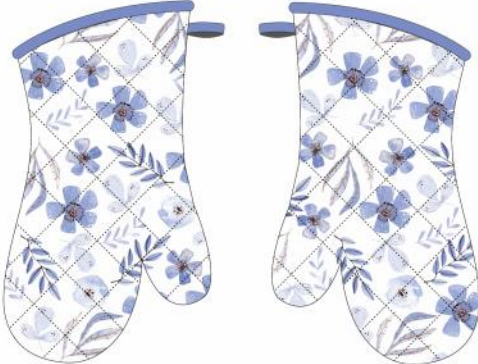

Tea Towel 50x70cm

YS2405

Apron 68x83cm

Oven Mitt 7x13"

Front

Back

Oven Pot Holder 7x9"

Front