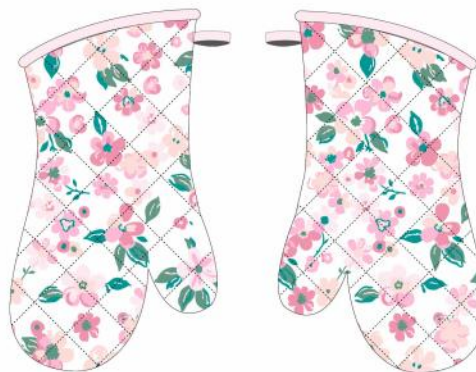

Oven Mitt 7x13"

Front

Back