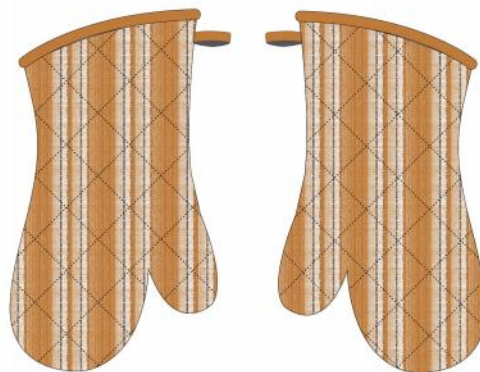

XY2405

Apron 68x83cm

Oven Mitt 7x13"

Front

Back

Oven Pot Holder 7x9"

Front

Back