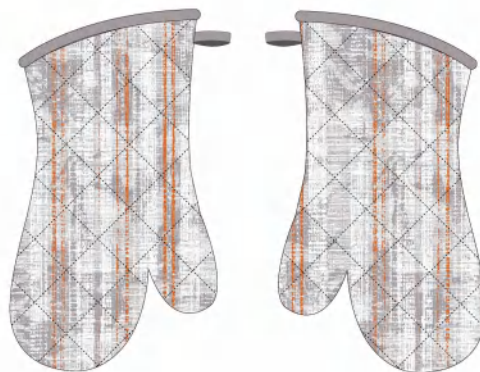

XY2405

Front

Back

Oven Pot Holder 7x9"

Front

Back