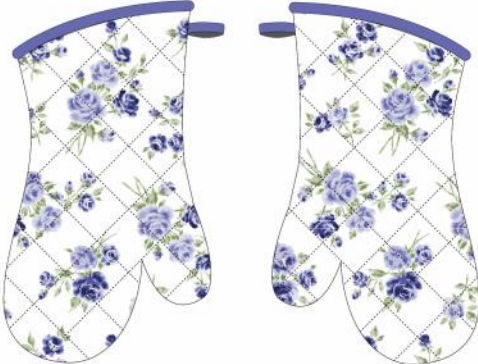

Oven Mitt 7x13"

Front

Back