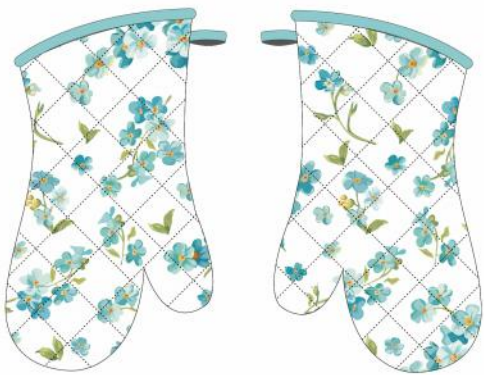

Oven Mitt 7x13"

Front

Back