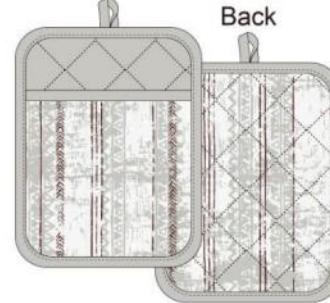

Apron 68x83cm

Oven Mitt 7x13"

Front

Back

Tea Towel 50x70cm

Oven Pot Holder 7x9"

Front

Back