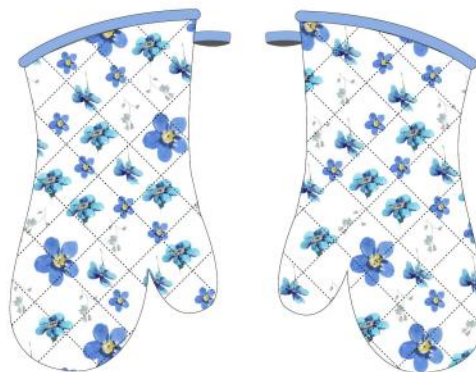

XY2405

Front

Back

Oven Pot Holder 7x9"

Front

Back