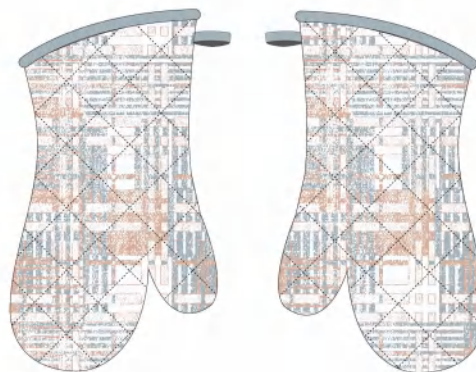

XY2405

Apron 68x83cm

Oven Mitt 7x13"

Front

Back

Oven Pot Holder 7x9"

Front

Back