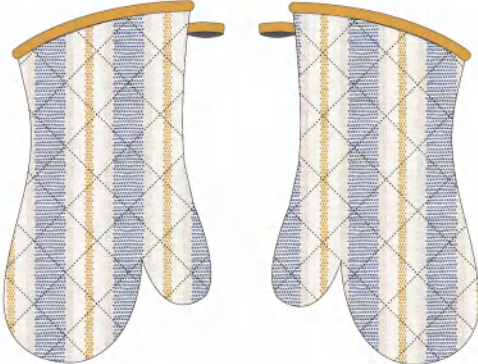

Oven Mitt 7x13"

Front

Back