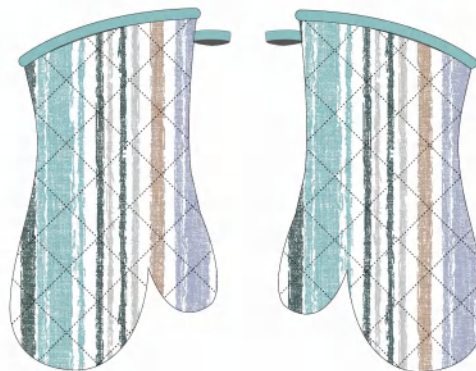

XY2405

Front

Back

Oven Pot Holder 7x9"

Front

Back