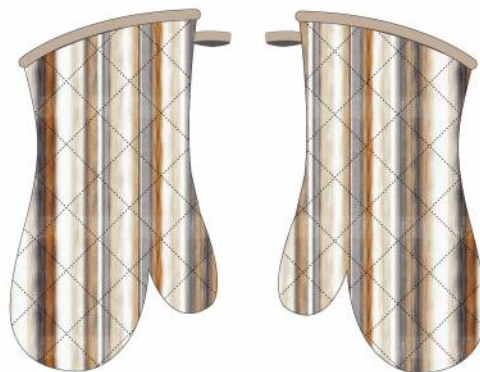

Tea Towel 50x70cm

XY2405

Apron 68x83cm

Oven Mitt 7x13"

Front

Back

Oven Pot Holder 7x9"

Front