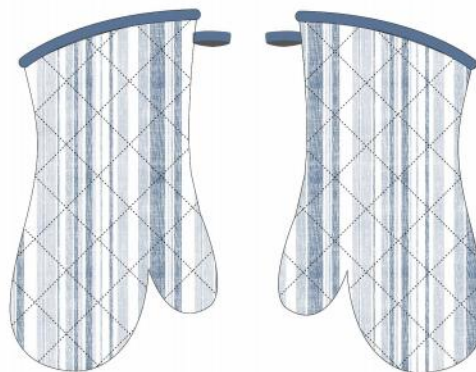

XY2405

Apron 68x83cm

Oven Mitt 7x13"

Front

Back

Oven Pot Holder 7x9"

Front

Back