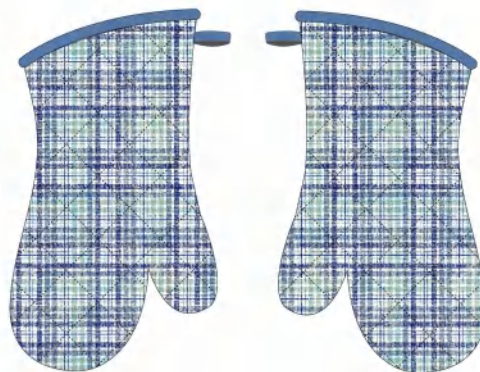

XY2405

Front

Back

Oven Pot Holder 7x9"

Front

Back