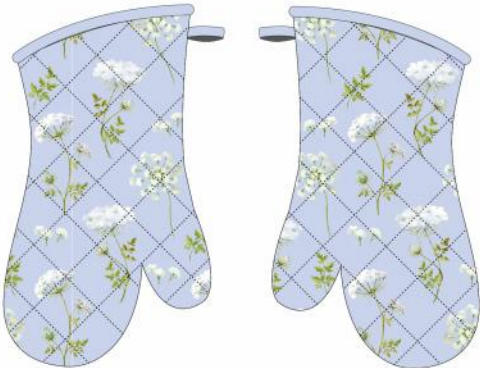

Oven Mitt 7x13"

Front

Back