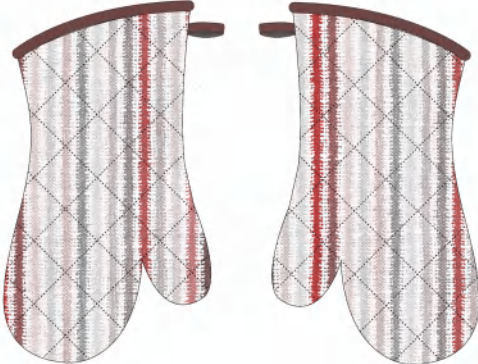

YS2405

Apron 68x83cm

Oven Mitt 7x13"

Front

Back

Tea Towel 50x70cm

Oven Pot Holder 7x9"

Front