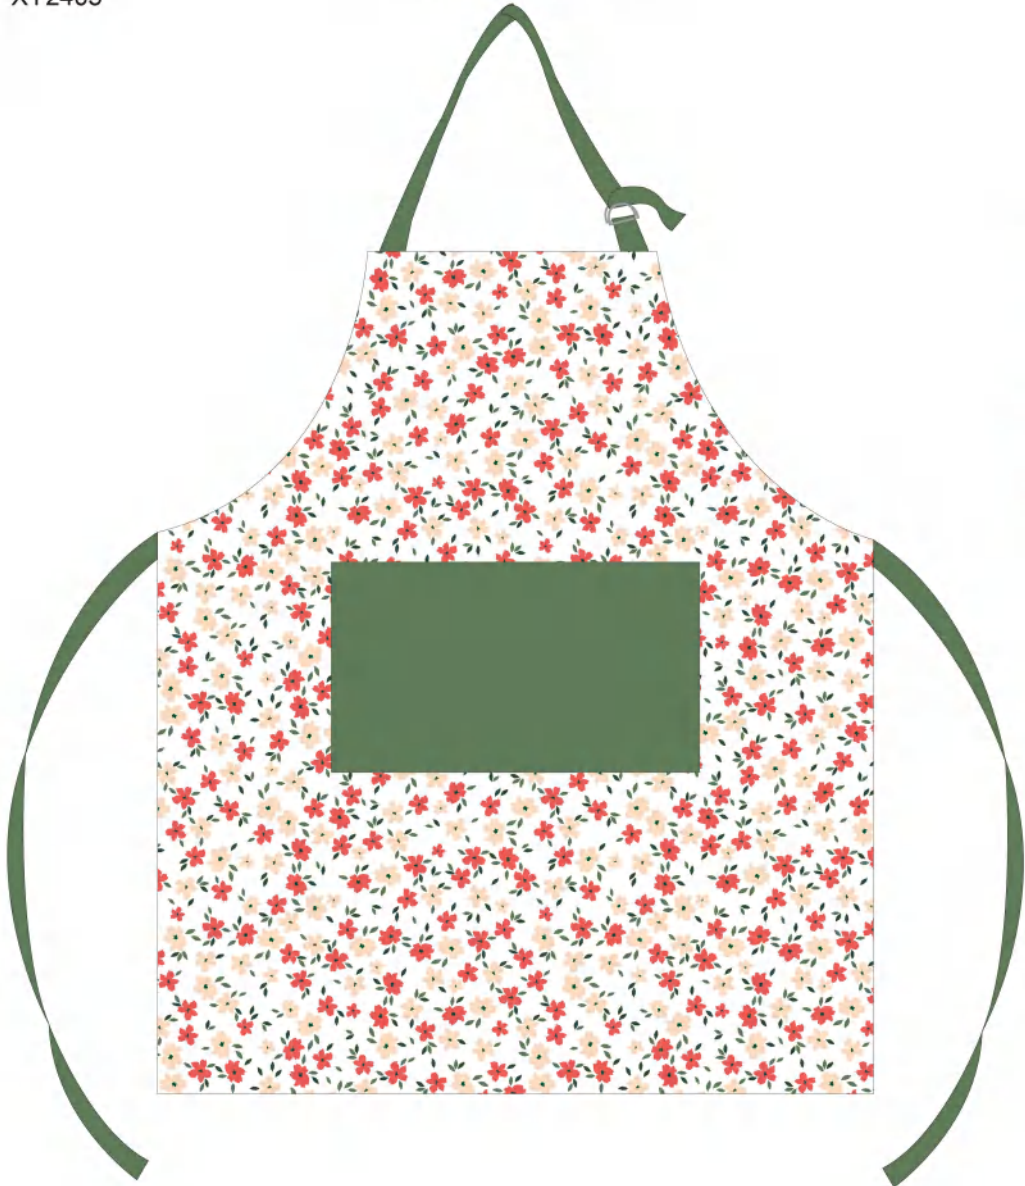

Oven Pot Holder 7x9"

Front

Back

Tea Towel 50x70cm

XY2405

Apron 68x83cm

Oven Mitt 7x13"

Front