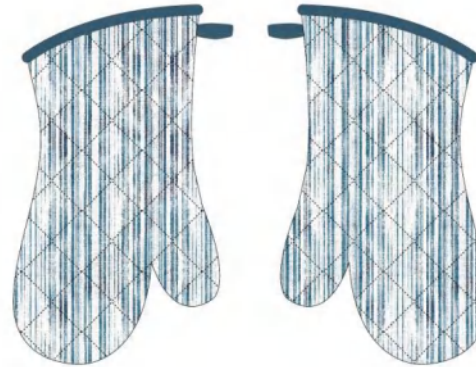

Front

Back

Oven Pot Holder 7x9"