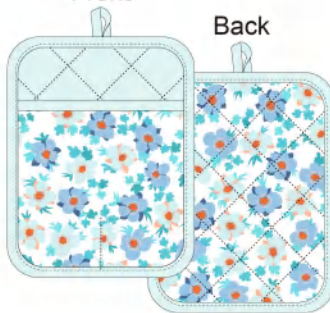

Oven Mitt 7x13"

Oven Pot Holder 7x9"

Front

Back