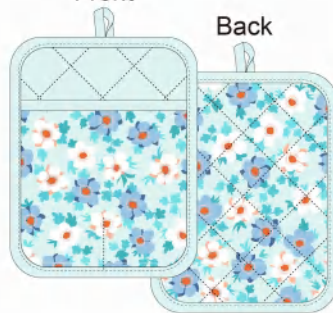

Oven Mitt 7x13"

Oven Pot Holder 7x9"

Front

Back