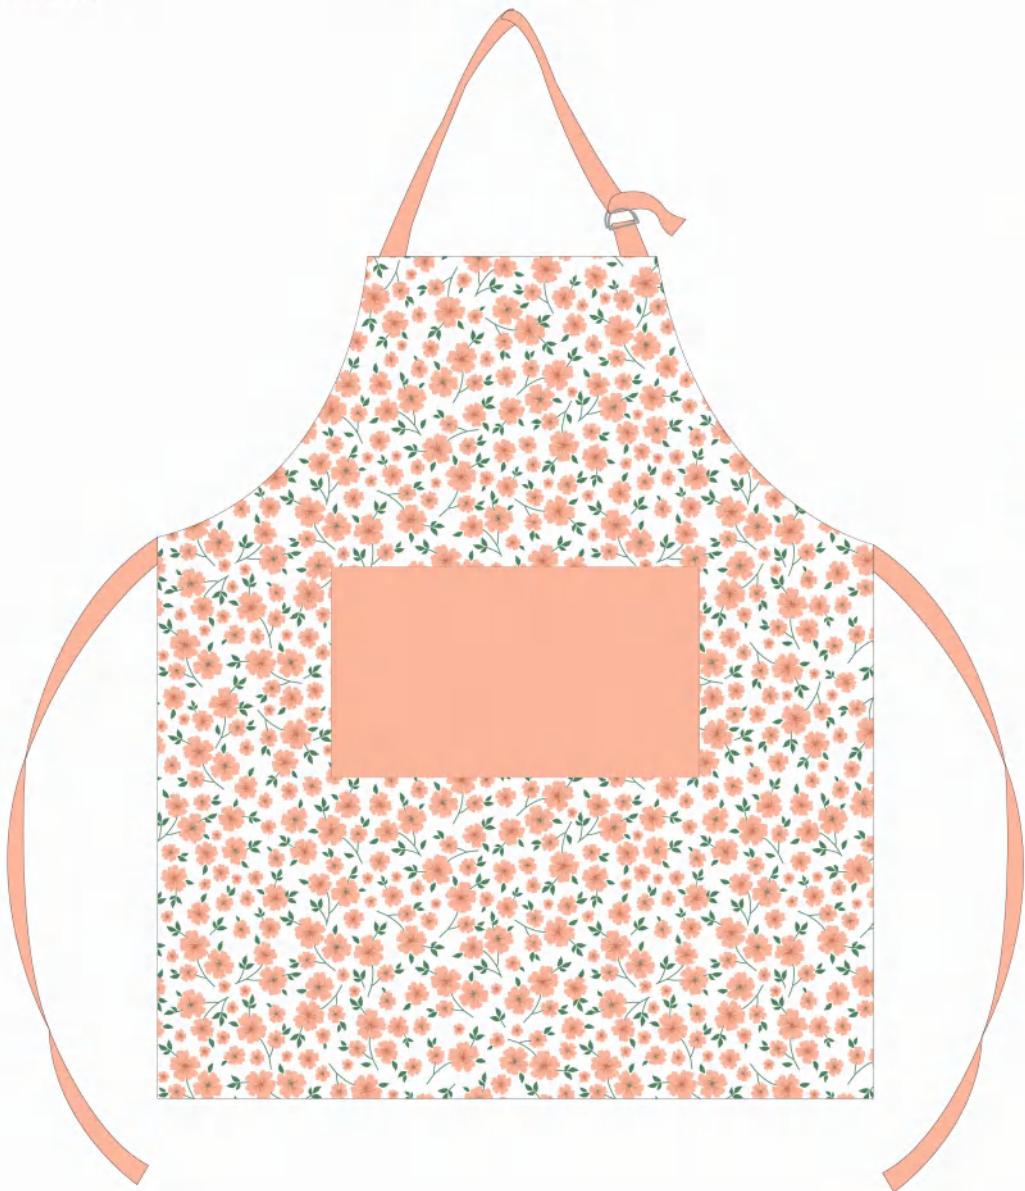

Front

Back

Tea Towel 50x70cm

XY2405

Apron 68x83cm

Oven Mitt 7x13"

Front

Back