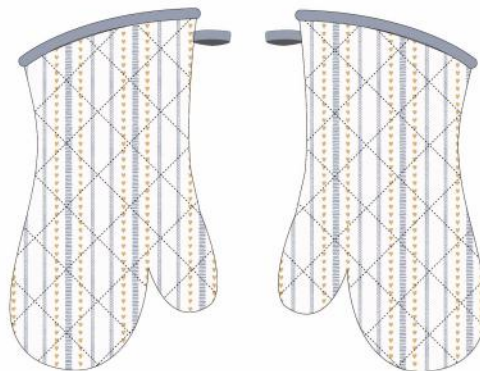

Oven Pot Holder 7x9"

Front

Back

XY2405

Apron 68x83cm

Oven Mitt 7x13"

Front

Back