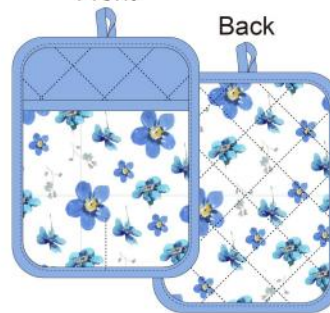

Oven Pot Holder 7x9"

Front

Back