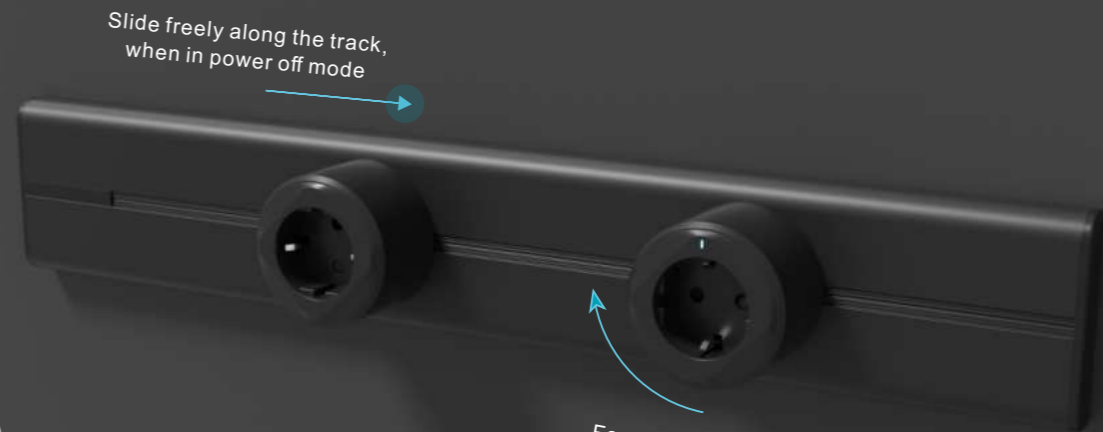

Tel:0086-577-6271 9577

Fax:0086-577-6173 0882

Email:mkt@sinoamigo.com

www.sinoamigo.com

Ultra-Sleek Design

The surface power track socket features a sleek, curved design, exuding elegance and sophistication with a mere thickness of 16.5mm. In contrast, the recessed mount power track features a super-slim 1.5mm profile, lying nearly flush with the surface to create a tidy and unobtrusive workspace. Whether installed in the kitchen, living room, or study room, it adds a touch of contemporary style to your home decor.

Advanced Functionality

Experience a new level of electrical safety at home with the advanced sliding power access. Simply rotate 90° clockwise to activate the power, offering enhanced convenience and safety. The design allows for power access at any point along the track, providing unmatched flexibility in your electrical usage.

Ergonomic and Minimalist Aesthetics

Featuring a distinctive blend of a circular exterior and a square interior, this design aligns with ergonomic principles while showcasing minimalist elegance. The integrated rotary module enhances safety and reliability, perfectly complementing the streamlined aesthetics.

Comprehensive Protection

Enjoy unparalleled peace of mind with our multi-layered protection system. The casing is crafted from V0-grade flame-retardant PC material and incorporates concealed grooves for neutral and live wires. Additionally, the integrated rubber strip provides effective resistance against dust, ensuring maximum safety for you and your family.