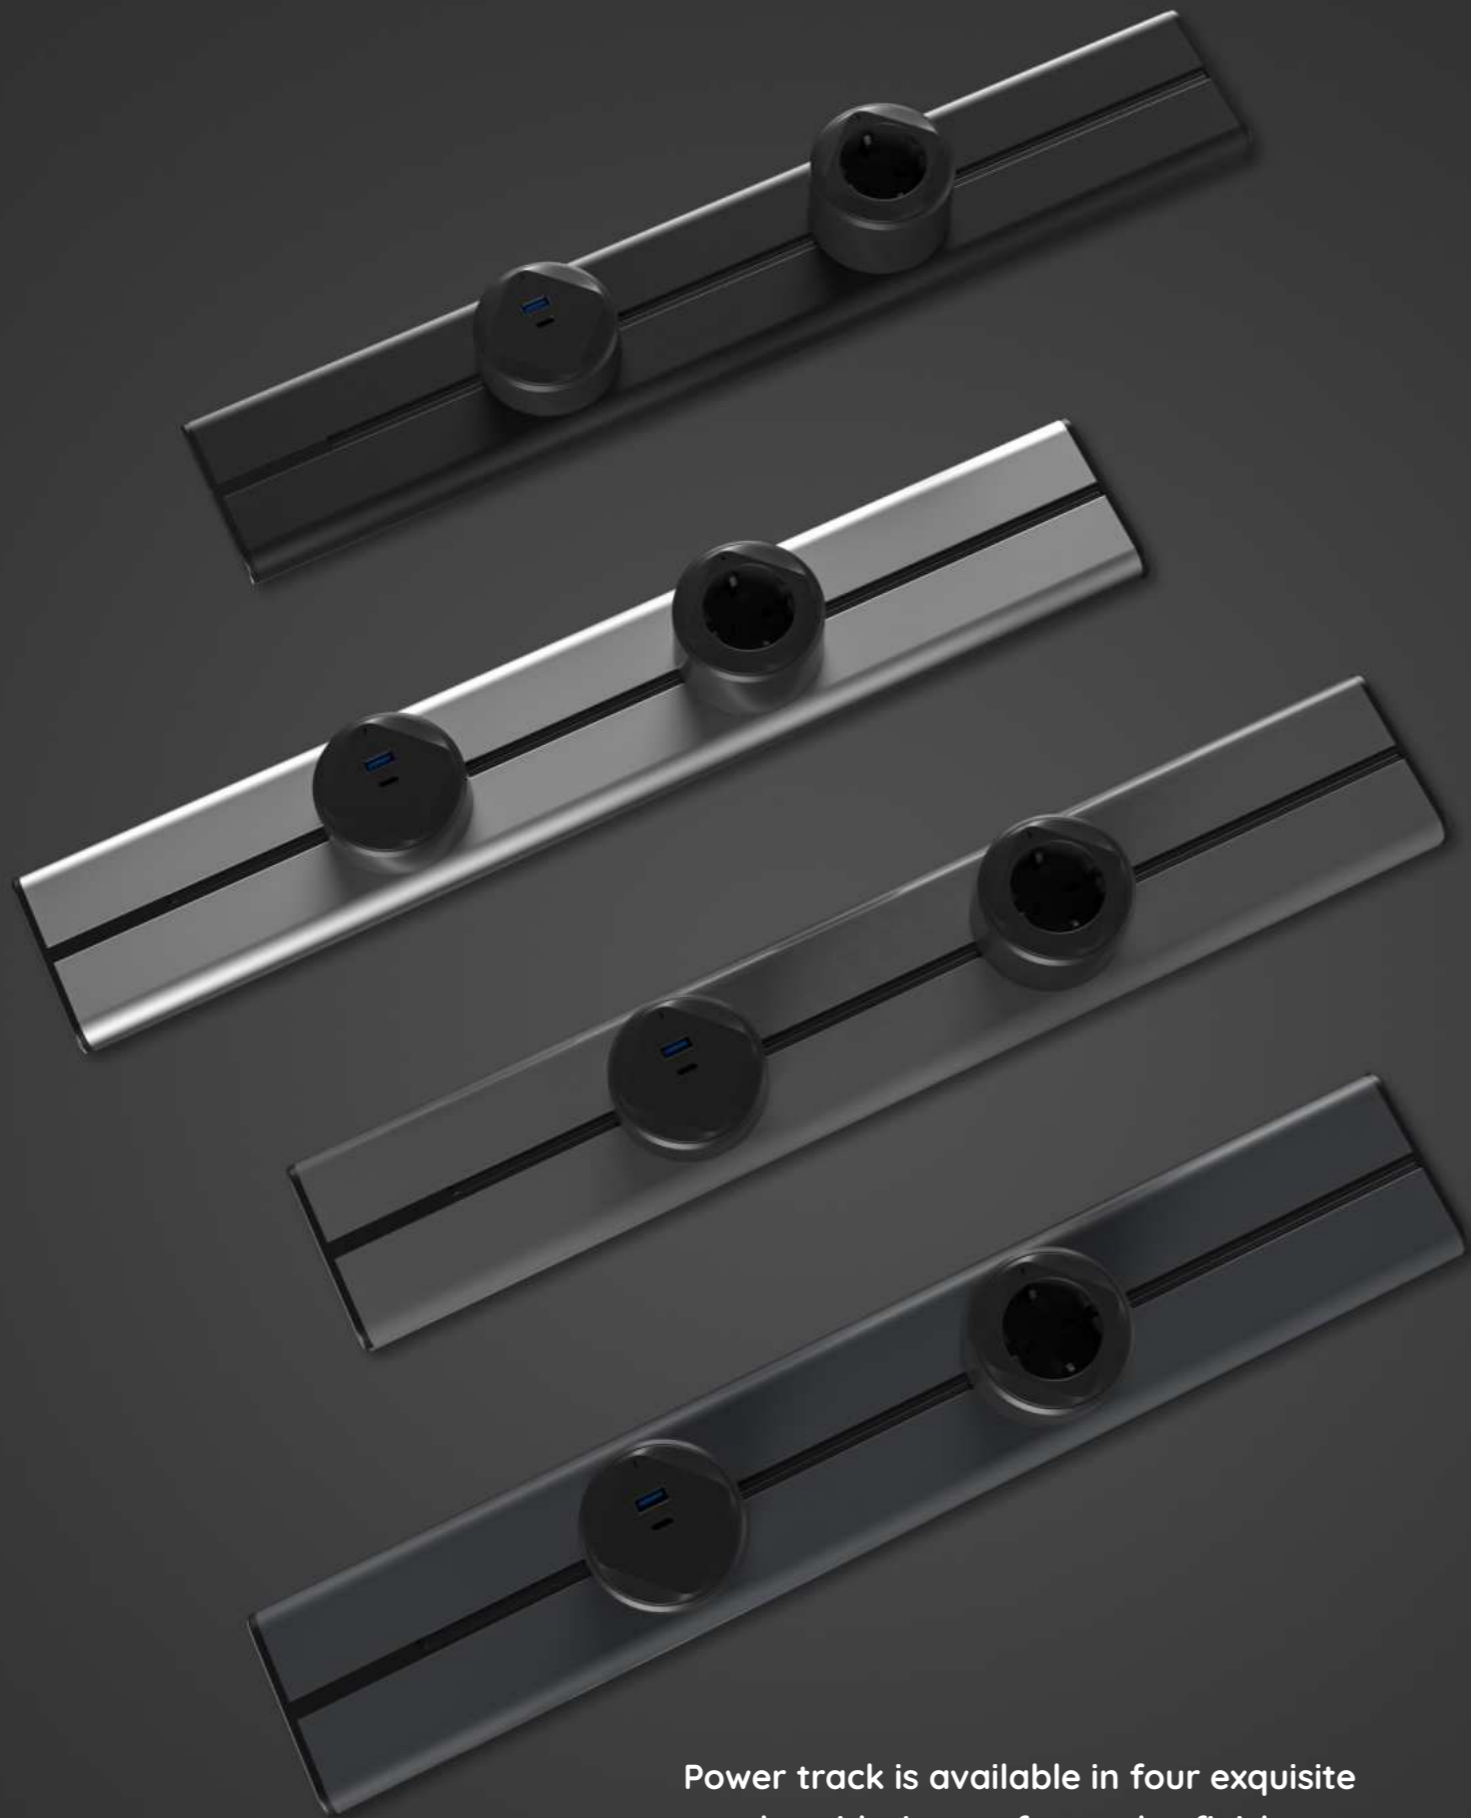

Tel:0086-577-6271 9577

Fax:0086-577-6173 0882

Email:mkt@sinoamigo.com

www.sinoamigo.com

Ultra-Sleek Design

The surface power track socket features a sleek, curved design, exuding elegance and sophistication with a mere thickness of 16.5mm. In contrast, the recessed mount power track features a super-slim 1.5mm profile, lying nearly flush with the surface to create a tidy and unobtrusive workspace. Whether installed in the kitchen, living room, or study room, it adds a touch of contemporary style to your home decor.

Advanced Functionality

Experience a new level of electrical safety at home with the advanced sliding power access. Simply rotate 90° clockwise to activate the power, offering enhanced convenience and safety. The design allows for power access at any point along the track, providing unmatched flexibility in your electrical usage.

Ergonomic and Minimalist Aesthetics

Featuring a distinctive blend of a circular exterior and a square interior, this design aligns with ergonomic principles while showcasing minimalist elegance. The integrated rotary module enhances safety and reliability, perfectly complementing the streamlined aesthetics.

Power track is available in four exquisite anode oxidation surface color finishes:

- Black
- Silver
- Gray
- Slate Gray

Surface Mount Power Track Specifications

Length	Width	Height
50cm	8.3cm	1.65cm
75cm	8.3cm	1.65cm
100cm	8.3cm	1.65cm