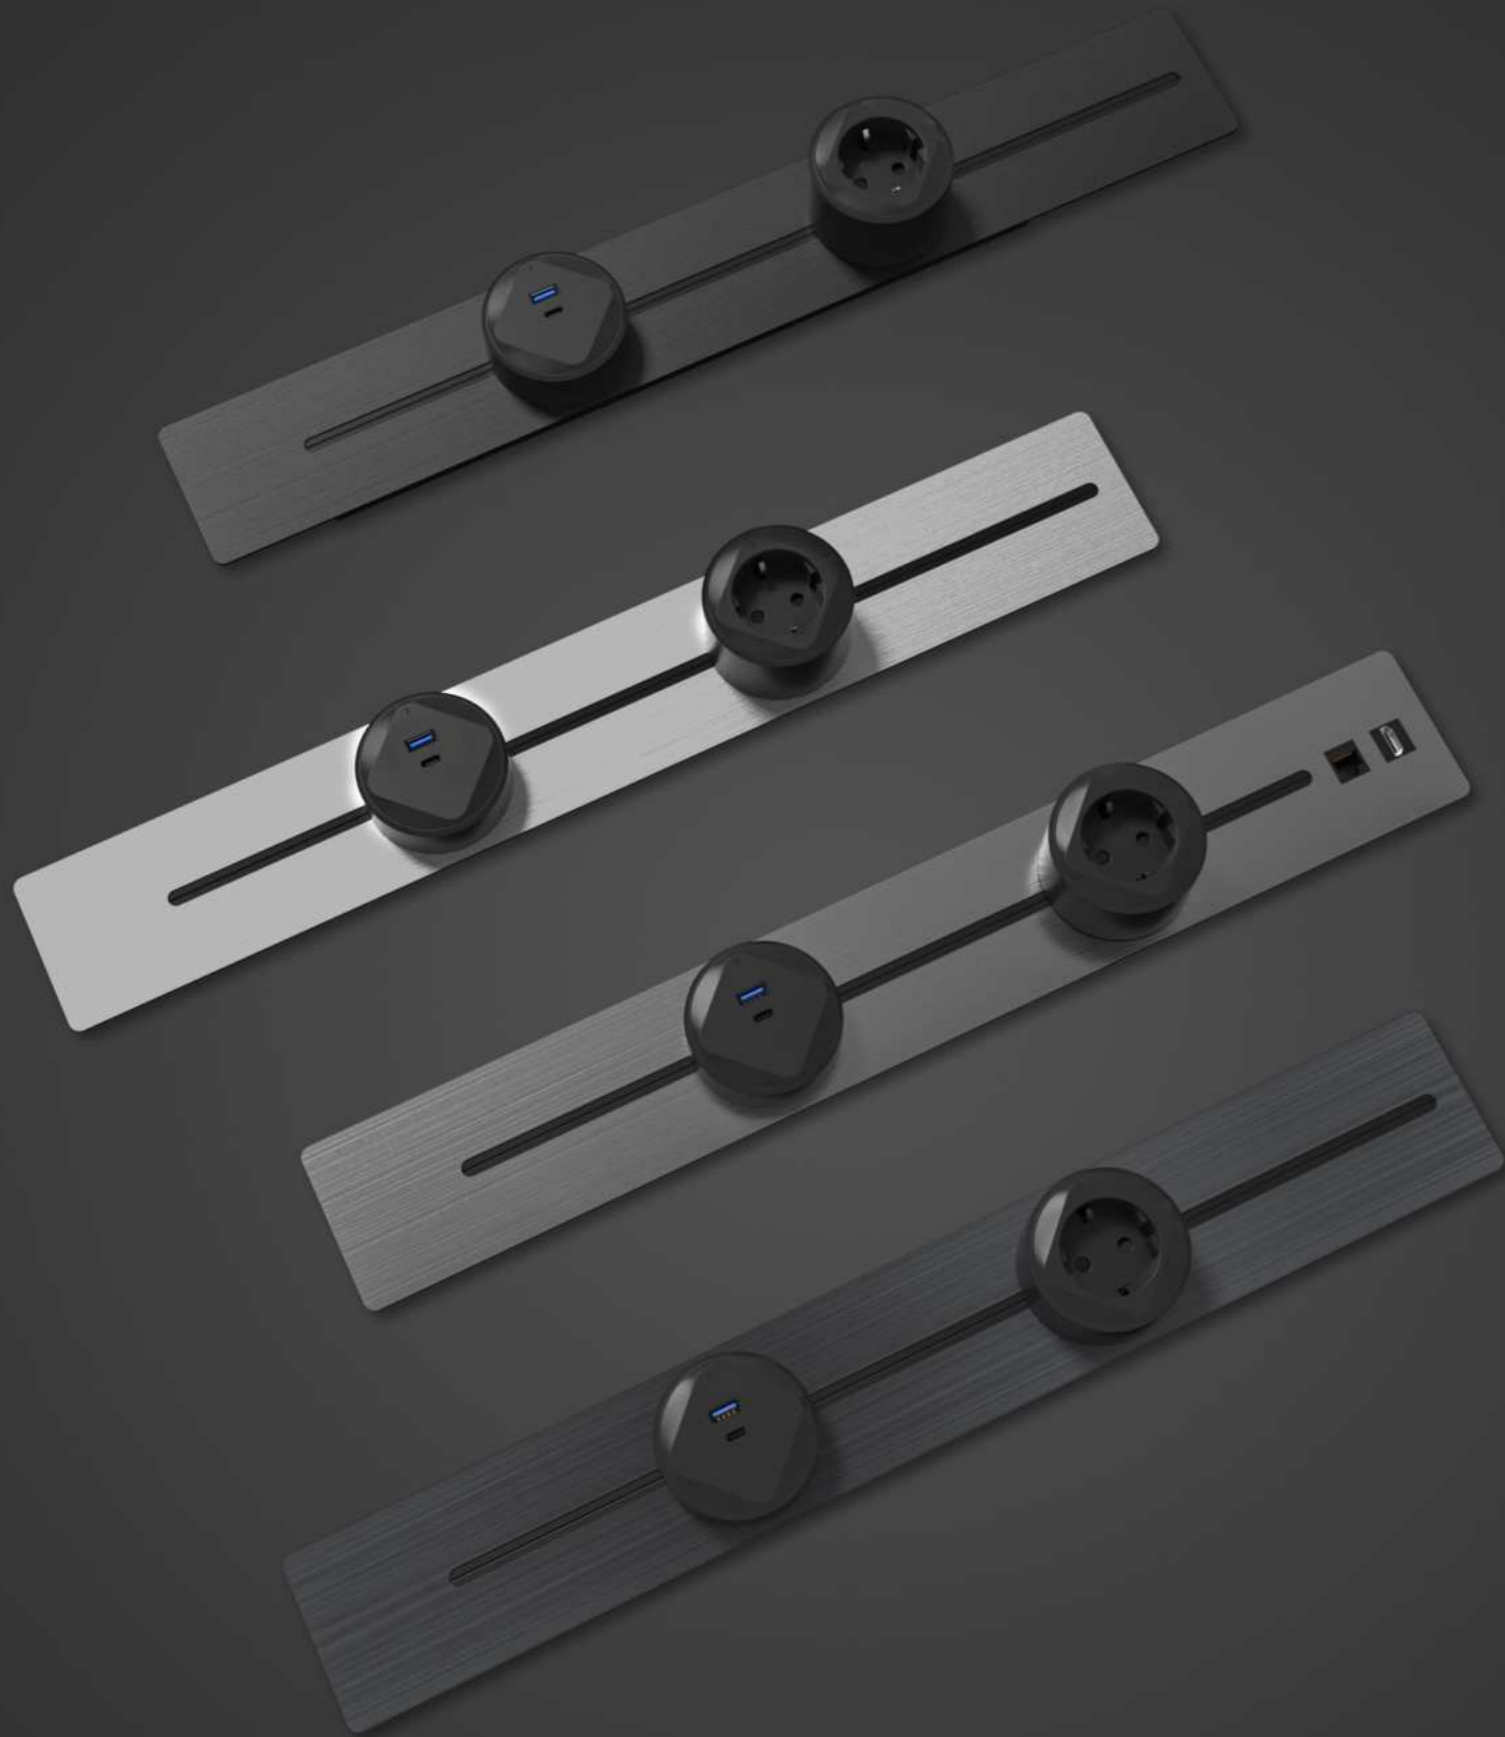

Comprehensive Protection

Enjoy unparalleled peace of mind with our multi-layered protection system. The casing is crafted from V0-grade flame-retardant PC material and incorporates concealed grooves for neutral and live wires. Additionally, the integrated rubber strip provides effective resistance against dust, ensuring maximum safety for you and your family.

Power track is available in four exquisite anode oxidation surface color finishes:

- Black
- Silver
- Gray
- Slate Gray

Surface Mount Power Track Specifications

Length	Width	Height
50cm	8.3cm	1.65cm
75cm	8.3cm	1.65cm
100cm	8.3cm	1.65cm

SPT-1M Series

Rated current
32A

Track material
Aluminium alloy

Color options
Black Silver Gray Slate Gray

Rated power
8000W

Track length
50cm,75cm,100cm

Power track is available in four exquisite anode oxidation surface color finishes:

- Black
- Silver
- Gray
- Slate Gray

Recessed Mount Power Track Specifications

SPT-1A Series

Length	Width	Height
50cm	7.4cm	2.05cm
75cm	7.4cm	2.05cm
100cm	7.4cm	2.05cm

SPT-1A-K Series (with keystone adapters)