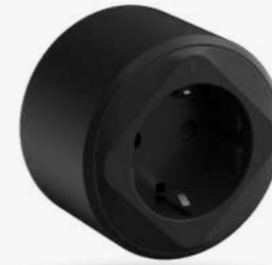

Socket Module Specifications

T6R	
Schuko Socket	
Color	Black
Dimension	Ø66X42mm
Material	PC
Voltage	250V
Current Capability	16A
Rated power	2500W