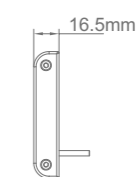

Power track is available in four exquisite anode oxidation surface color finishes:

- Black
- Silver
- Gray
- Slate Gray

Surface Mount Power Track Specifications

Length	Width	Height
50cm	8.3cm	1.65cm
75cm	8.3cm	1.65cm
100cm	8.3cm	1.65cm

SPT-1M Series

Rated current
32A

Track material
Aluminium alloy

Color options
Black Silver Gray Slate Gray

Rated power
8000W

Track length
50cm,75cm,100cm

Power track is available in four exquisite anode oxidation surface color finishes:

- Black
- Silver
- Gray
- Slate Gray

Recessed Mount Power Track Specifications

SPT-1A Series

Length	Width	Height
50cm	7.4cm	2.05cm
75cm	7.4cm	2.05cm
100cm	7.4cm	2.05cm

SPT-1A-K Series (with keystone adapters)

Length	Width	Height
50cm	7.4cm	2.05cm
75cm	7.4cm	2.05cm
100cm	7.4cm	2.05cm

Rated current	Track material	Color options	Rated power	Track length
32A	Aluminium alloy	Black Silver Gray Slate Gray	8000W	50cm,75cm,100cm