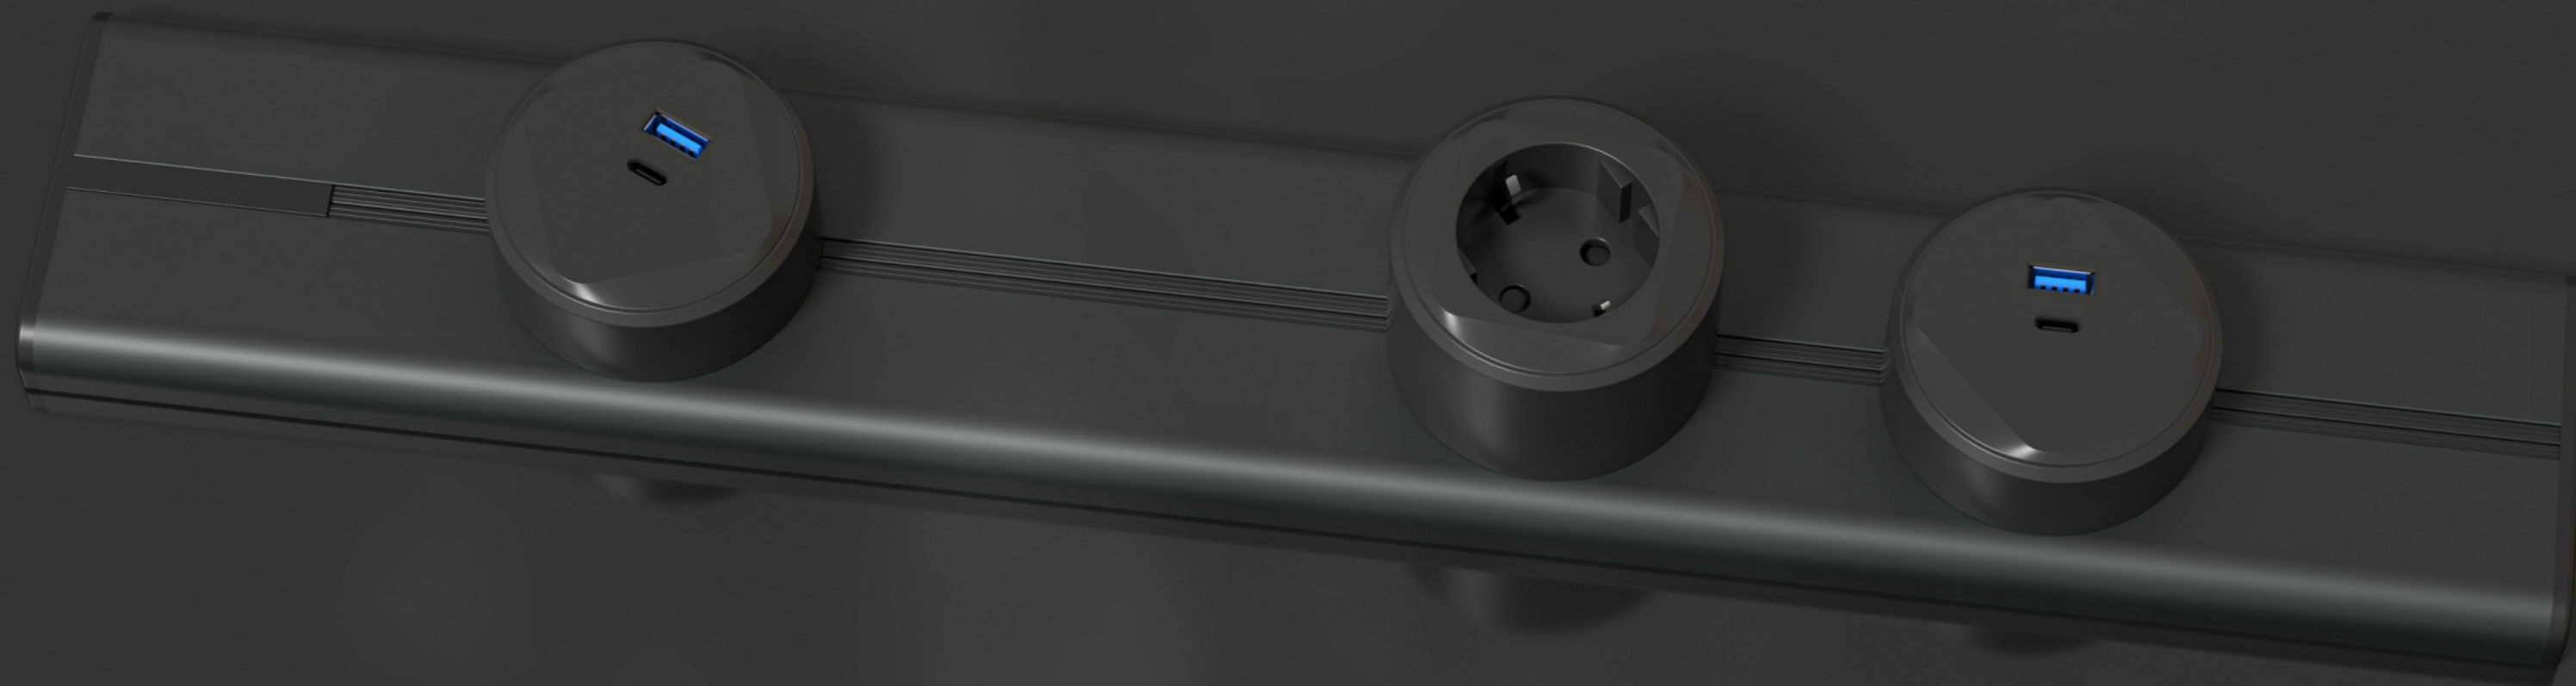

decoamigo

A brand of | SINOAMIGO

Power Track System

Connect to Convenience – Power that Complements Your Style

SINOAMIGO ELECTRIC CO., LIMITED

A5 building, Sulv industrial zone,
Yueqing city, Zhejiang province 325604

Tel:0086-577-6271 9577

Fax:0086-577-6173 0882

Email:mkt@sinoamigo.com

www.sinoamigo.com