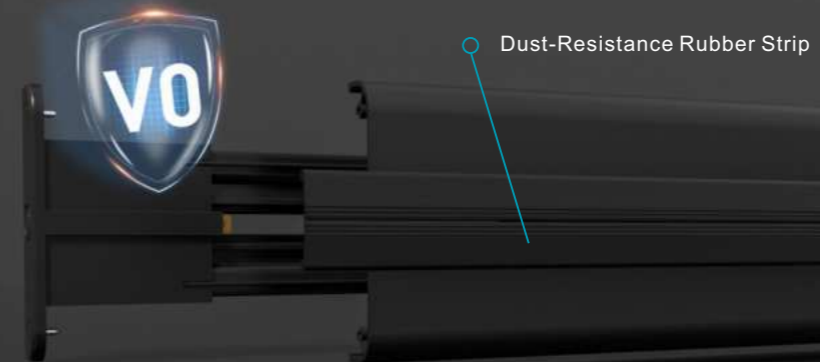

Comprehensive Protection

Enjoy unparalleled peace of mind with our multi-layered protection system. The casing is crafted from V0-grade flame-retardant PC material and incorporates concealed grooves for neutral and live wires. Additionally, the integrated rubber strip provides effective resistance against dust, ensuring maximum safety for you and your family.