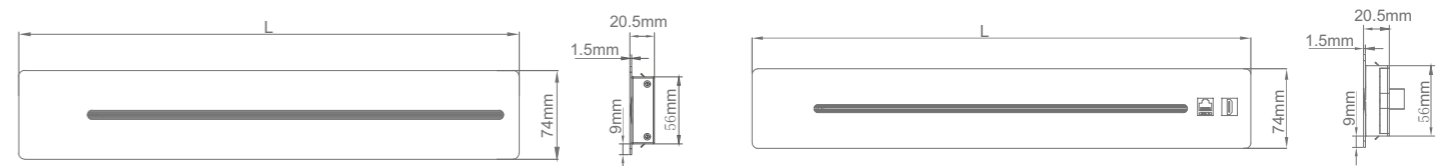

Power track is available in four exquisite anode oxidation surface color finishes:

- Black
- Silver
- Gray
- Slate Gray

Surface Mount Power Track Specifications

Length	Width	Height
50cm	8.3cm	1.65cm
75cm	8.3cm	1.65cm
100cm	8.3cm	1.65cm

- Black
- Silver
- Gray
- Slate Gray

Recessed Mount Power Track Specifications

SPT-1A Series

Length	Width	Height
50cm	7.4cm	2.05cm
75cm	7.4cm	2.05cm
100cm	7.4cm	2.05cm

SPT-1A-K Series (with keystone adapters)

Length	Width	Height
50cm	7.4cm	2.05cm
75cm	7.4cm	2.05cm
100cm	7.4cm	2.05cm

Rated current	Track material	Color options	Rated power	Track length
32A	Aluminium alloy	Black Silver Gray Slate Gray	8000W	50cm,75cm,100cm