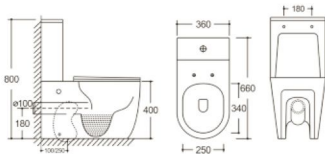

# PRODUCTION PROCESS

**Y-8300**

Two Piece Toilet  
Flushing system: Tornado quiet  
Size: 660x360x800mm  
S-trap: 100/250mm  
P-trap: 180mm

**Y-8302**

Two Piece Toilet  
Flushing system: Rimless  
Size: 620x360x800mm  
S-trap: 100/250mm  
P-trap: 180mm

**Y-8301**

Two Piece Toilet  
Flushing system: Tornado quiet  
Size: 660x360x800mm  
S-trap: 100/250mm  
P-trap: 180mm

**Y-8303**

Two Piece Toilet  
Flushing system: Rimless  
Size: 640x370x850mm  
S-trap: 100/250mm  
P-trap: 180mm

**Y-8303D**

Two Piece Toilet  
Flushing system: Rimless  
Size: 640x370x810mm  
S-trap: 100/250mm  
P-trap: 180mm

**Y-8305**

Two Piece Toilet  
Flushing system: Rimless  
Size: 640x370x800mm  
S-trap: 100/250mm  
P-trap: 180mm

**Y-8303B**

Two Piece Toilet  
Flushing system: Washdown  
Size: 650x350x825mm  
S-trap: 250mm  
P-trap: 180mm

Compact ceramics  
for small bathrooms

**Y-8380**

Two Piece Toilet  
Flushing system: Rimless  
Size: 605x370x800mm  
S-trap: 100/250mm  
P-trap: 180mm