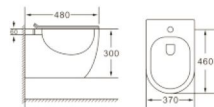

**Y-2380**  
Wall-hung Toilet  
Flushing system: Rimless  
Size: 485x365x365mm  
P-trap: 180mm

**Y-2356**  
Wall-hung Toilet  
Flushing system: Rimless  
Size: 510x360x370mm  
P-trap: 180mm

**Y-2381**  
Wall-hung Toilet  
Flushing system: Rimless  
Size: 485x365x365mm  
P-trap: 180mm

**Y-2480**  
Wall-hung Toilet  
Flushing system: Tornado quiet  
Size: 480x360x360mm  
P-trap: 180mm

**Y-1356**  
Wall hung bidet  
Size: 510x360x300mm  
P-trap: 180mm

**Y-2481**  
Wall-hung Toilet  
Flushing system: Tornado quiet  
Size: 480x360x360mm  
P-trap: 180mm

**Y-1303**  
Wall hung bidet  
Size: 515x360x360mm  
P-trap: 180mm

**Y-1380**  
Wall-hung bidet  
Size: 480x370x300mm  
P-trap: 180mm

**Y-1381**  
Wall-hung bidet  
Size: 480x370x300mm  
P-trap: 180mm

**Y-1381F**  
Floor standing bidet  
Size: 560x365x400mm  
P-trap: 180mm

**Y-1380F**  
Floor standing bidet  
Size: 560x365x400mm  
P-trap: 180mm

**Y-1303F**  
Floor standing bidet  
Size: 560x340x400mm  
P-trap: 180mm

**Y-3302**  
Floor standing Toilet  
Flushing system: Rimless  
Size: 540x360x400mm  
P-trap: 180mm