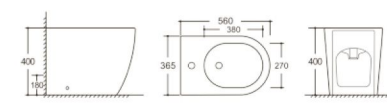

**Y-1303**  
Wall hung bidet  
Size: 515x360x360mm  
P-trap: 180mm

**Y-1380**  
Wall-hung bidet  
Size: 480x370x300mm  
P-trap: 180mm

**Y-1381**  
Wall-hung bidet  
Size: 480x370x300mm  
P-trap: 180mm

**Y-1381F**  
Floor standing bidet  
Size: 560x365x400mm  
P-trap: 180mm

**Y-1380F**  
Floor standing bidet  
Size: 560x365x400mm  
P-trap: 180mm

**Y-1303F**  
Floor standing bidet  
Size: 560x340x400mm  
P-trap: 180mm

**Y-3302**  
Floor standing Toilet  
Flushing system: Rimless  
Size: 540x360x400mm  
P-trap: 180mm