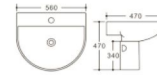

**Y-5356**  
Wall-hung Basin  
Size: 440x360x370mm  
Fixing to wall back

**Y-5001F**  
Wall-hung Basin  
Size: 560x470x470mm  
Fixing to wall back

**Y-5002F**  
Wall-hung Basin  
Size: 560x470x500mm  
Fixing to wall back

**Y-5001**  
Pedestal Basin  
Size: 560x470x805mm  
Fixing to wall back

**Y-5002**  
Pedestal Basin  
Size: 560x470x830mm  
Fixing to wall back

**Y-848**

One Piece Toilet  
Flushing system: Siphoning  
Size: 690x380x740mm  
S-trap: 300/400mm

**Y-5001F**

Wall-hung Basin  
Size: 560x470x470mm  
Fixing to wall back

**Y-5002F**

Wall-hung Basin  
Size: 560x470x500mm  
Fixing to wall back

**Y-5001**

Pedestal Basin  
Size: 560x470x805mm  
Fixing to wall back