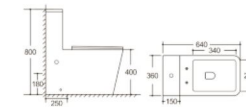

**Y-1303**  
Wall hung bidet  
Size: 515x360x360mm  
P-trap: 180mm

**Y-1380**  
Wall-hung bidet  
Size: 480x370x300mm  
P-trap: 180mm

**Y-1381**  
Wall-hung bidet  
Size: 480x370x300mm  
P-trap: 180mm

**Y-1381F**  
Floor standing bidet  
Size: 560x365x400mm  
P-trap: 180mm

**Y-1380F**  
Floor standing bidet  
Size: 560x365x400mm  
P-trap: 180mm

**Y-1303F**  
Floor standing bidet  
Size: 560x340x400mm  
P-trap: 180mm

**Y-3302**  
Floor standing Toilet  
Flushing system: Rimless  
Size: 540x360x400mm  
P-trap: 180mm

**Y-3380**  
Floor standing Toilet  
Flushing system: Rimless  
Size: 560x360x400mm  
P-trap: 180mm

**Y-3303**  
Floor standing Toilet  
Flushing system: Rimless  
Size: 560x345x400mm  
P-trap: 180mm

**Y-3381**  
Floor standing Toilet  
Flushing system: Rimless  
Size: 560x360x400mm  
P-trap: 180mm

**Y-6102**  
One Piece Toilet  
Flushing system: Washdown  
Size: 690x420x580mm  
S-trap: 250mm  
P-trap: 180mm

**Y-6303**  
One Piece Toilet  
Flushing system: Washdown  
Size: 640x360x800mm  
S-trap: 250mm  
P-trap: 180mm