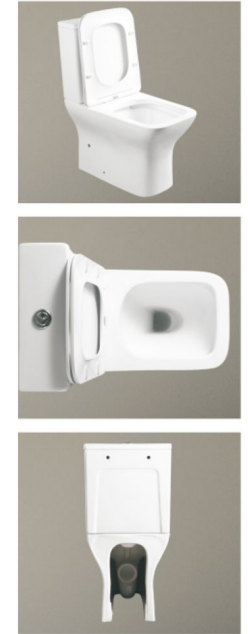

# PRODUCTION PROCESS

**Y-8300**

Two Piece Toilet  
Flushing system: Tornado quiet  
Size: 660x360x800mm  
S-trap: 100/250mm  
P-trap: 180mm

**Y-8302**

Two Piece Toilet  
Flushing system: Rimless  
Size: 620x360x800mm  
S-trap: 100/250mm  
P-trap: 180mm

**Y-8301**

Two Piece Toilet  
Flushing system: Tornado quiet  
Size: 660x360x800mm  
S-trap: 100/250mm  
P-trap: 180mm

**Y-8303**

Two Piece Toilet  
Flushing system: Rimless  
Size: 640x370x850mm  
S-trap: 100/250mm  
P-trap: 180mm

**Y-8303D**

Two Piece Toilet  
Flushing system: Rimless  
Size: 640x370x810mm  
S-trap: 100/250mm  
P-trap: 180mm

**Y-8305**

Two Piece Toilet  
Flushing system: Rimless  
Size: 640x370x800mm  
S-trap: 100/250mm  
P-trap: 180mm