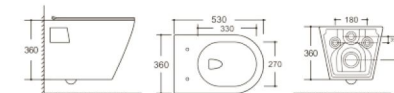

**Y-2303**  
Wall-hung Toilet  
Flushing system: Rimless  
Size: 520x340x370mm  
P-trap: 180mm

**Y-2313**  
Wall-hung Toilet  
Flushing system: Rimless  
Size: 495x360x340mm  
P-trap: 180mm

**Y-2319**  
Wall-hung Toilet  
Flushing system: Rimless  
Size: 490x340x360mm  
P-trap: 180mm

**Y-2353**  
Wall-hung Toilet  
Flushing system: Rimless  
Size: 535x360x360mm  
P-trap: 180mm

**Y-2354**  
Wall-hung Toilet  
Flushing system: Rimless  
Size: 530x360x360mm  
P-trap: 180mm

**Y-2355**  
Wall-hung Toilet  
Flushing system: Rimless  
Size: 540x360x370mm  
P-trap: 180mm