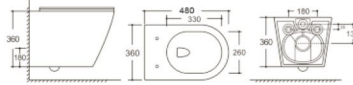

**Y-2353**  
Wall-hung Toilet  
Flushing system: Rimless  
Size: 535x360x360mm  
P-trap: 180mm

**Y-2354**  
Wall-hung Toilet  
Flushing system: Rimless  
Size: 530x360x360mm  
P-trap: 180mm

**Y-2355**  
Wall-hung Toilet  
Flushing system: Rimless  
Size: 540x360x370mm  
P-trap: 180mm

**Y-2380**  
Wall-hung Toilet  
Flushing system: Rimless  
Size: 485x365x365mm  
P-trap: 180mm

**Y-2356**  
Wall-hung Toilet  
Flushing system: Rimless  
Size: 510x360x370mm  
P-trap: 180mm

**Y-2381**  
Wall-hung Toilet  
Flushing system: Rimless  
Size: 485x365x365mm  
P-trap: 180mm

**Y-2480**  
Wall-hung Toilet  
Flushing system: Tornado quiet  
Size: 480x360x360mm  
P-trap: 180mm

**Y-1356**  
Wall hung bidet  
Size: 510x360x300mm  
P-trap: 180mm

**Y-2481**  
Wall-hung Toilet  
Flushing system: Tornado quiet  
Size: 480x360x360mm  
P-trap: 180mm

**Y-1303**  
Wall hung bidet  
Size: 515x360x360mm  
P-trap: 180mm

**Y-1380**  
Wall-hung bidet  
Size: 480x370x300mm  
P-trap: 180mm

**Y-1381**  
Wall-hung bidet  
Size: 480x370x300mm  
P-trap: 180mm

**Y-1381F**  
Floor standing bidet  
Size: 560x365x400mm  
P-trap: 180mm