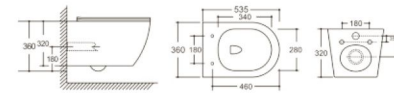

Y-2319
Wall-hung Toilet
Flushing system: Rimless
Size: 490x340x360mm
P-trap: 180mm

Y-2353
Wall-hung Toilet
Flushing system: Rimless
Size: 535x360x360mm
P-trap: 180mm