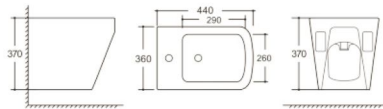

**Y-6381**  
One Piece Toilet  
Flushing system: Washdown  
Size: 690x370x810mm  
S-trap: 250mm  
P-trap: 180mm

**Y-6383**  
One Piece Toilet  
Flushing system: Washdown  
Size: 700x375x780mm  
S-trap: 250mm  
P-trap: 180mm

**Y-6382**  
One Piece Toilet  
Flushing system: Tornado quiet  
Size: 670x365x740mm  
S-trap: 250mm  
P-trap: 180mm

**Y-6384**  
One Piece Toilet  
Flushing system: Tornado quiet  
Size: 700x375x780mm  
S-trap: 250mm  
P-trap: 180mm

**Y-5356**  
Wall-hung Basin  
Size: 440x360x370mm  
Fixing to wall back

**Y-5001F**  
Wall-hung Basin  
Size: 560x470x470mm  
Fixing to wall back

**Y-5002F**  
Wall-hung Basin  
Size: 560x470x500mm  
Fixing to wall back