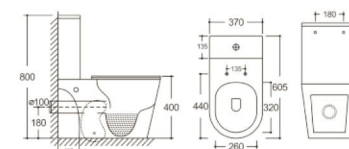

**Y-8303D**

Two Piece Toilet  
Flushing system: Rimless  
Size: 640x370x810mm  
S-trap: 100/250mm  
P-trap: 180mm

**Y-8305**

Two Piece Toilet  
Flushing system: Rimless  
Size: 640x370x800mm  
S-trap: 100/250mm  
P-trap: 180mm

**Y-8303B**

Two Piece Toilet  
Flushing system: Washdown  
Size: 650x350x825mm  
S-trap: 250mm  
P-trap: 180mm

Compact ceramics  
for small bathrooms

**Y-8380**

Two Piece Toilet  
Flushing system: Rimless  
Size: 605x370x800mm  
S-trap: 100/250mm  
P-trap: 180mm

**Y-8380B**

Two Piece Toilet  
Flushing system: Rimless  
Size: 605x370x800mm  
S-trap: 100/250mm  
P-trap: 180mm

**Y-8381**

Two Piece Toilet  
Flushing system: Rimless  
Size: 605x370x800mm  
S-trap: 100/250mm  
P-trap: 180mm