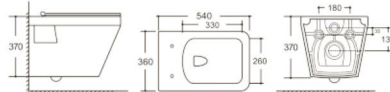

**Y-2303**  
Wall-hung Toilet  
Flushing system: Rimless  
Size: 520x340x370mm  
P-trap: 180mm

**Y-2313**  
Wall-hung Toilet  
Flushing system: Rimless  
Size: 495x360x340mm  
P-trap: 180mm

**Y-2319**  
Wall-hung Toilet  
Flushing system: Rimless  
Size: 490x340x360mm  
P-trap: 180mm

**Y-2353**  
Wall-hung Toilet  
Flushing system: Rimless  
Size: 535x360x360mm  
P-trap: 180mm

**Y-2354**  
Wall-hung Toilet  
Flushing system: Rimless  
Size: 530x360x360mm  
P-trap: 180mm

**Y-2355**  
Wall-hung Toilet  
Flushing system: Rimless  
Size: 540x360x370mm  
P-trap: 180mm

**Y-2380**  
Wall-hung Toilet  
Flushing system: Rimless  
Size: 485x365x365mm  
P-trap: 180mm

**Y-2356**  
Wall-hung Toilet  
Flushing system: Rimless  
Size: 510x360x370mm  
P-trap: 180mm

**Y-2381**  
Wall-hung Toilet  
Flushing system: Rimless  
Size: 485x365x365mm  
P-trap: 180mm