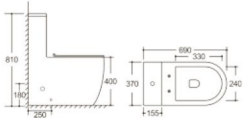

**Y-6102**  
One Piece Toilet  
Flushing system: Washdown  
Size: 690x420x580mm  
S-trap: 250mm  
P-trap: 180mm

**Y-6303**  
One Piece Toilet  
Flushing system: Washdown  
Size: 640x360x800mm  
S-trap: 250mm  
P-trap: 180mm

**Y-6139**  
One Piece Toilet  
Flushing system: Washdown  
Size: 680x360x800mm  
S-trap: 250mm  
P-trap: 180mm

**Y-6380**  
One Piece Toilet  
Flushing system: Tornado quiet  
Size: 690x360x790mm  
S-trap: 250mm  
P-trap: 180mm

**Y-6381**  
One Piece Toilet  
Flushing system: Washdown  
Size: 690x370x810mm  
S-trap: 250mm  
P-trap: 180mm

**Y-6383**  
One Piece Toilet  
Flushing system: Washdown  
Size: 700x375x780mm  
S-trap: 250mm  
P-trap: 180mm