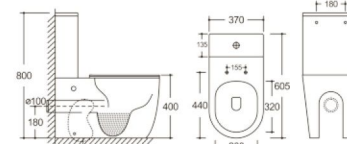

**Y-8303D** Matte Black

Two Piece Toilet  
Flushing system: Rimless  
Size: 640x370x810mm  
S-trap: 100/250mm  
P-trap: 180mm

**Y-8380D** Brown

Two Piece Toilet  
Flushing system: Rimless  
Size: 640x370x810mm  
S-trap: 100/250mm  
P-trap: 180mm

**Y-8380** Matte Black

Two Piece Toilet  
Flushing system: Rimless  
Size: 605x370x800mm  
S-trap: 100/250mm  
P-trap: 180mm

**Y-8381 Matte Black**  
Two Piece Toilet  
Flushing system: Rimless  
Size: 605x370x800mm  
S-trap: 100/250mm  
P-trap: 180mm

**Y-8380 Grey**  
Two Piece Toilet  
Flushing system: Rimless  
Size: 605x370x800mm  
S-trap: 100/250mm  
P-trap: 180mm

**Y-8303D Grey**  
Two Piece Toilet  
Flushing system: Rimless  
Size: 640x370x810mm  
S-trap: 100/250mm  
P-trap: 180mm

**Y-8381 Grey**  
Two Piece Toilet  
Flushing system: Rimless  
Size: 605x370x800mm  
S-trap: 100/250mm  
P-trap: 180mm

**Y-2000**  
Wall-hung Toilet  
Flushing system: Rimless  
Size: 570x360x360mm  
P-trap: 180mm