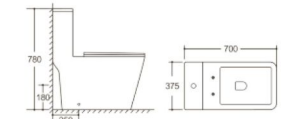

**Y-6102**  
One Piece Toilet  
Flushing system: Washdown  
Size: 690x420x580mm  
S-trap: 250mm  
P-trap: 180mm

**Y-6303**  
One Piece Toilet  
Flushing system: Washdown  
Size: 640x360x800mm  
S-trap: 250mm  
P-trap: 180mm

**Y-6139**  
One Piece Toilet  
Flushing system: Washdown  
Size: 680x360x800mm  
S-trap: 250mm  
P-trap: 180mm

**Y-6380**  
One Piece Toilet  
Flushing system: Tornado quiet  
Size: 690x360x790mm  
S-trap: 250mm  
P-trap: 180mm

**Y-6381**  
One Piece Toilet  
Flushing system: Washdown  
Size: 690x370x810mm  
S-trap: 250mm  
P-trap: 180mm

**Y-6383**  
One Piece Toilet  
Flushing system: Washdown  
Size: 700x375x780mm  
S-trap: 250mm  
P-trap: 180mm