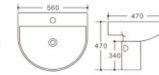

**Y-6381**  
One Piece Toilet  
Flushing system: Washdown  
Size: 690x370x810mm  
S-trap: 250mm  
P-trap: 180mm

**Y-6383**  
One Piece Toilet  
Flushing system: Washdown  
Size: 700x375x780mm  
S-trap: 250mm  
P-trap: 180mm

**Y-6382**  
One Piece Toilet  
Flushing system: Tornado quiet  
Size: 670x365x740mm  
S-trap: 250mm  
P-trap: 180mm

**Y-6384**  
One Piece Toilet  
Flushing system: Tornado quiet  
Size: 700x375x780mm  
S-trap: 250mm  
P-trap: 180mm

**Y-5356**  
Wall-hung Basin  
Size: 440x360x370mm  
Fixing to wall back

**Y-5001F**  
Wall-hung Basin  
Size: 560x470x470mm  
Fixing to wall back

**Y-5002F**  
Wall-hung Basin  
Size: 560x470x500mm  
Fixing to wall back