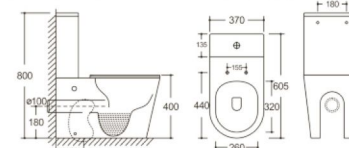

**Y-8303D**

Two Piece Toilet  
Flushing system: Rimless  
Size: 640x370x810mm  
S-trap: 100/250mm  
P-trap: 180mm

**Y-8305**

Two Piece Toilet  
Flushing system: Rimless  
Size: 640x370x800mm  
S-trap: 100/250mm  
P-trap: 180mm

**Y-8303B**

Two Piece Toilet  
Flushing system: Washdown  
Size: 650x350x825mm  
S-trap: 250mm  
P-trap: 180mm

Compact ceramics  
for small bathrooms

**Y-8380**

Two Piece Toilet  
Flushing system: Rimless  
Size: 605x370x800mm  
S-trap: 100/250mm  
P-trap: 180mm

**Y-8380B**

Two Piece Toilet  
Flushing system: Rimless  
Size: 605x370x800mm  
S-trap: 100/250mm  
P-trap: 180mm

**Y-8381**

Two Piece Toilet  
Flushing system: Rimless  
Size: 605x370x800mm  
S-trap: 100/250mm  
P-trap: 180mm

**Y-8303D** Matte Black

Two Piece Toilet  
Flushing system: Rimless  
Size: 640x370x810mm  
S-trap: 100/250mm  
P-trap: 180mm

**Y-8380D** Brown

Two Piece Toilet  
Flushing system: Rimless  
Size: 640x370x810mm  
S-trap: 100/250mm  
P-trap: 180mm