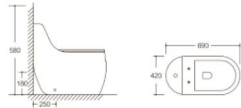

**Y-1303**  
Wall hung bidet  
Size: 515x360x360mm  
P-trap: 180mm

**Y-1380**  
Wall-hung bidet  
Size: 480x370x300mm  
P-trap: 180mm

**Y-1381**  
Wall-hung bidet  
Size: 480x370x300mm  
P-trap: 180mm

**Y-1381F**  
Floor standing bidet  
Size: 560x365x400mm  
P-trap: 180mm

**Y-1380F**  
Floor standing bidet  
Size: 560x365x400mm  
P-trap: 180mm

**Y-1303F**  
Floor standing bidet  
Size: 560x340x400mm  
P-trap: 180mm

**Y-3302**  
Floor standing Toilet  
Flushing system: Rimless  
Size: 540x360x400mm  
P-trap: 180mm

**Y-3380**  
Floor standing Toilet  
Flushing system: Rimless  
Size: 560x360x400mm  
P-trap: 180mm

**Y-3303**  
Floor standing Toilet  
Flushing system: Rimless  
Size: 560x345x400mm  
P-trap: 180mm

**Y-3381**  
Floor standing Toilet  
Flushing system: Rimless  
Size: 560x360x400mm  
P-trap: 180mm

**Y-6102**  
One Piece Toilet  
Flushing system: Washdown  
Size: 690x420x580mm  
S-trap: 250mm  
P-trap: 180mm

**Y-6303**  
One Piece Toilet  
Flushing system: Washdown  
Size: 640x360x800mm  
S-trap: 250mm  
P-trap: 180mm