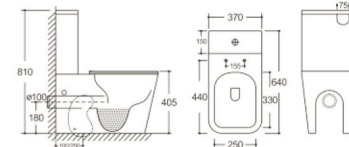

**Y-8303B**

Two Piece Toilet  
Flushing system: Washdown  
Size: 650x350x825mm  
S-trap: 250mm  
P-trap: 180mm

Compact ceramics  
for small bathrooms

**Y-8380**

Two Piece Toilet  
Flushing system: Rimless  
Size: 605x370x800mm  
S-trap: 100/250mm  
P-trap: 180mm

**Y-8380B**

Two Piece Toilet  
Flushing system: Rimless  
Size: 605x370x800mm  
S-trap: 100/250mm  
P-trap: 180mm

**Y-8381**

Two Piece Toilet  
Flushing system: Rimless  
Size: 605x370x800mm  
S-trap: 100/250mm  
P-trap: 180mm

**Y-8303D** Matte Black

Two Piece Toilet  
Flushing system: Rimless  
Size: 640x370x810mm  
S-trap: 100/250mm  
P-trap: 180mm

**Y-8380D** Brown

Two Piece Toilet  
Flushing system: Rimless  
Size: 640x370x810mm  
S-trap: 100/250mm  
P-trap: 180mm

**Y-8380** Matte Black

Two Piece Toilet  
Flushing system: Rimless  
Size: 605x370x800mm  
S-trap: 100/250mm  
P-trap: 180mm

**Y-8381 Matte Black**  
Two Piece Toilet  
Flushing system: Rimless  
Size: 605x370x800mm  
S-trap: 100/250mm  
P-trap: 180mm