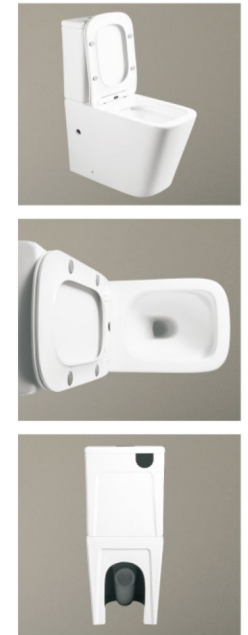

# PRODUCTION PROCESS

**Y-8300**

Two Piece Toilet  
Flushing system: Tornado quiet  
Size: 660x360x800mm  
S-trap: 100/250mm  
P-trap: 180mm

**Y-8302**

Two Piece Toilet  
Flushing system: Rimless  
Size: 620x360x800mm  
S-trap: 100/250mm  
P-trap: 180mm

**Y-8301**

Two Piece Toilet  
Flushing system: Tornado quiet  
Size: 660x360x800mm  
S-trap: 100/250mm  
P-trap: 180mm

**Y-8303**

Two Piece Toilet  
Flushing system: Rimless  
Size: 640x370x850mm  
S-trap: 100/250mm  
P-trap: 180mm

**Y-8303D**

Two Piece Toilet  
Flushing system: Rimless  
Size: 640x370x810mm  
S-trap: 100/250mm  
P-trap: 180mm

**Y-8305**

Two Piece Toilet  
Flushing system: Rimless  
Size: 640x370x800mm  
S-trap: 100/250mm  
P-trap: 180mm