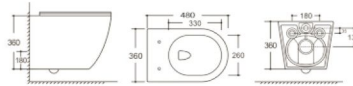

**Y-2353**  
Wall-hung Toilet  
Flushing system: Rimless  
Size: 535x360x360mm  
P-trap: 180mm

**Y-2354**  
Wall-hung Toilet  
Flushing system: Rimless  
Size: 530x360x360mm  
P-trap: 180mm

**Y-2355**  
Wall-hung Toilet  
Flushing system: Rimless  
Size: 540x360x370mm  
P-trap: 180mm

**Y-2380**  
Wall-hung Toilet  
Flushing system: Rimless  
Size: 485x365x365mm  
P-trap: 180mm

**Y-2356**  
Wall-hung Toilet  
Flushing system: Rimless  
Size: 510x360x370mm  
P-trap: 180mm

**Y-2381**  
Wall-hung Toilet  
Flushing system: Rimless  
Size: 485x365x365mm  
P-trap: 180mm

**Y-1303**  
Wall hung bidet  
Size: 515x360x360mm  
P-trap: 180mm

**Y-1380**  
Wall-hung bidet  
Size: 480x370x300mm  
P-trap: 180mm

**Y-1381**  
Wall-hung bidet  
Size: 480x370x300mm  
P-trap: 180mm

**Y-1381F**  
Floor standing bidet  
Size: 560x365x400mm  
P-trap: 180mm