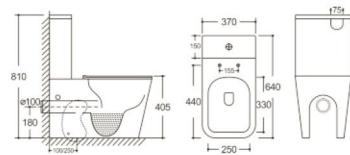

**Y-8303B**

Two Piece Toilet  
Flushing system: Washdown  
Size: 650x350x825mm  
S-trap: 250mm  
P-trap: 180mm

Compact ceramics  
for small bathrooms

**Y-8380**

Two Piece Toilet  
Flushing system: Rimless  
Size: 605x370x800mm  
S-trap: 100/250mm  
P-trap: 180mm

**Y-8380B**

Two Piece Toilet  
Flushing system: Rimless  
Size: 605x370x800mm  
S-trap: 100/250mm  
P-trap: 180mm

**Y-8381**

Two Piece Toilet  
Flushing system: Rimless  
Size: 605x370x800mm  
S-trap: 100/250mm  
P-trap: 180mm

**Y-8303D** Matte Black

Two Piece Toilet  
Flushing system: Rimless  
Size: 640x370x810mm  
S-trap: 100/250mm  
P-trap: 180mm

**Y-8380D** Brown

Two Piece Toilet  
Flushing system: Rimless  
Size: 640x370x810mm  
S-trap: 100/250mm  
P-trap: 180mm

**Y-8380** Matte Black

Two Piece Toilet  
Flushing system: Rimless  
Size: 605x370x800mm  
S-trap: 100/250mm  
P-trap: 180mm

**Y-8381 Matte Black**  
Two Piece Toilet  
Flushing system: Rimless  
Size: 605x370x800mm  
S-trap: 100/250mm  
P-trap: 180mm