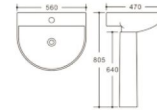

**Y-5356**  
Wall-hung Basin  
Size: 440x360x370mm  
Fixing to wall back

**Y-5001F**  
Wall-hung Basin  
Size: 560x470x470mm  
Fixing to wall back

**Y-5002F**  
Wall-hung Basin  
Size: 560x470x500mm  
Fixing to wall back

**Y-5001**  
Pedestal Basin  
Size: 560x470x805mm  
Fixing to wall back

**Y-5002**  
Pedestal Basin  
Size: 560x470x830mm  
Fixing to wall back

**Y-848**

One Piece Toilet  
Flushing system: Siphoning  
Size: 690x380x740mm  
S-trap: 300/400mm

**Y-5001F**

Wall-hung Basin  
Size: 560x470x470mm  
Fixing to wall back

**Y-5002F**

Wall-hung Basin  
Size: 560x470x500mm  
Fixing to wall back

**Y-5001**

Pedestal Basin  
Size: 560x470x805mm  
Fixing to wall back

**Y-5002**

Pedestal Basin  
Size: 560x470x830mm  
Fixing to wall back

**Y-5115A**  
Art Basin  
Size: 360x360x110mm  
Above Counter Mounting

**Y-5470**  
Art Basin  
Size: 390x390x140mm  
Above Counter Mounting