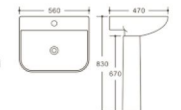

**Y-6381**  
One Piece Toilet  
Flushing system: Washdown  
Size: 690x370x810mm  
S-trap: 250mm  
P-trap: 180mm

**Y-6383**  
One Piece Toilet  
Flushing system: Washdown  
Size: 700x375x780mm  
S-trap: 250mm  
P-trap: 180mm

**Y-5356**  
Wall-hung Basin  
Size: 440x360x370mm  
Fixing to wall back

**Y-5001F**  
Wall-hung Basin  
Size: 560x470x470mm  
Fixing to wall back

**Y-5002F**  
Wall-hung Basin  
Size: 560x470x500mm  
Fixing to wall back

**Y-5001**  
Pedestal Basin  
Size: 560x470x805mm  
Fixing to wall back

**Y-5002**  
Pedestal Basin  
Size: 560x470x830mm  
Fixing to wall back

**Y-848**

One Piece Toilet  
Flushing system: Siphoning  
Size: 690x380x740mm  
S-trap: 300/400mm

**Y-5001F**

Wall-hung Basin  
Size: 560x470x470mm  
Fixing to wall back

**Y-5002F**

Wall-hung Basin  
Size: 560x470x500mm  
Fixing to wall back

**Y-5001**

Pedestal Basin  
Size: 560x470x805mm  
Fixing to wall back