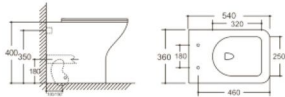

**Y-1303**  
Wall hung bidet  
Size: 515x360x360mm  
P-trap: 180mm

**Y-1380**  
Wall-hung bidet  
Size: 480x370x300mm  
P-trap: 180mm

**Y-1381**  
Wall-hung bidet  
Size: 480x370x300mm  
P-trap: 180mm

**Y-1381F**  
Floor standing bidet  
Size: 560x365x400mm  
P-trap: 180mm

**Y-1380F**  
Floor standing bidet  
Size: 560x365x400mm  
P-trap: 180mm

**Y-1303F**  
Floor standing bidet  
Size: 560x340x400mm  
P-trap: 180mm

**Y-3302**  
Floor standing Toilet  
Flushing system: Rimless  
Size: 540x360x400mm  
P-trap: 180mm

**Y-3380**  
Floor standing Toilet  
Flushing system: Rimless  
Size: 560x360x400mm  
P-trap: 180mm

**Y-3303**  
Floor standing Toilet  
Flushing system: Rimless  
Size: 560x345x400mm  
P-trap: 180mm

**Y-3381**  
Floor standing Toilet  
Flushing system: Rimless  
Size: 560x360x400mm  
P-trap: 180mm