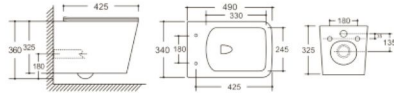

**Y-2303**  
Wall-hung Toilet  
Flushing system: Rimless  
Size: 520x340x370mm  
P-trap: 180mm

**Y-2313**  
Wall-hung Toilet  
Flushing system: Rimless  
Size: 495x360x340mm  
P-trap: 180mm

**Y-2319**  
Wall-hung Toilet  
Flushing system: Rimless  
Size: 490x340x360mm  
P-trap: 180mm

**Y-2353**  
Wall-hung Toilet  
Flushing system: Rimless  
Size: 535x360x360mm  
P-trap: 180mm

**Y-2354**  
Wall-hung Toilet  
Flushing system: Rimless  
Size: 530x360x360mm  
P-trap: 180mm

**Y-2355**  
Wall-hung Toilet  
Flushing system: Rimless  
Size: 540x360x370mm  
P-trap: 180mm