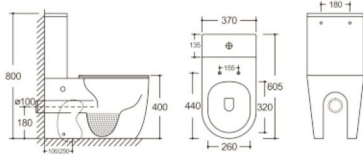

**Y-8303B**

Two Piece Toilet  
Flushing system: Washdown  
Size: 650x350x825mm  
S-trap: 250mm  
P-trap: 180mm

Compact ceramics  
for small bathrooms

**Y-8380**

Two Piece Toilet  
Flushing system: Rimless  
Size: 605x370x800mm  
S-trap: 100/250mm  
P-trap: 180mm

**Y-8380B**

Two Piece Toilet  
Flushing system: Rimless  
Size: 605x370x800mm  
S-trap: 100/250mm  
P-trap: 180mm

**Y-8381**

Two Piece Toilet  
Flushing system: Rimless  
Size: 605x370x800mm  
S-trap: 100/250mm  
P-trap: 180mm

**Y-8303D** Matte Black

Two Piece Toilet  
Flushing system: Rimless  
Size: 640x370x810mm  
S-trap: 100/250mm  
P-trap: 180mm

**Y-8380D** Brown

Two Piece Toilet  
Flushing system: Rimless  
Size: 640x370x810mm  
S-trap: 100/250mm  
P-trap: 180mm

**Y-8380** Matte Black

Two Piece Toilet  
Flushing system: Rimless  
Size: 605x370x800mm  
S-trap: 100/250mm  
P-trap: 180mm

**Y-8381 Matte Black**  
Two Piece Toilet  
Flushing system: Rimless  
Size: 605x370x800mm  
S-trap: 100/250mm  
P-trap: 180mm