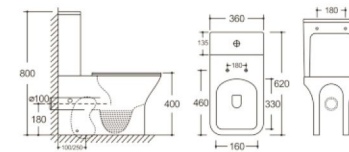

# PRODUCTION PROCESS

**Y-8300**

Two Piece Toilet  
Flushing system: Tornado quiet  
Size: 660x360x800mm  
S-trap: 100/250mm  
P-trap: 180mm

**Y-8302**

Two Piece Toilet  
Flushing system: Rimless  
Size: 620x360x800mm  
S-trap: 100/250mm  
P-trap: 180mm

**Y-8301**

Two Piece Toilet  
Flushing system: Tornado quiet  
Size: 660x360x800mm  
S-trap: 100/250mm  
P-trap: 180mm

**Y-8303**

Two Piece Toilet  
Flushing system: Rimless  
Size: 640x370x850mm  
S-trap: 100/250mm  
P-trap: 180mm

**Y-8303D**

Two Piece Toilet  
Flushing system: Rimless  
Size: 640x370x810mm  
S-trap: 100/250mm  
P-trap: 180mm

**Y-8305**

Two Piece Toilet  
Flushing system: Rimless  
Size: 640x370x800mm  
S-trap: 100/250mm  
P-trap: 180mm

**Y-8303B**

Two Piece Toilet  
Flushing system: Washdown  
Size: 650x350x825mm  
S-trap: 250mm  
P-trap: 180mm

Compact ceramics  
for small bathrooms

**Y-8380**

Two Piece Toilet  
Flushing system: Rimless  
Size: 605x370x800mm  
S-trap: 100/250mm  
P-trap: 180mm