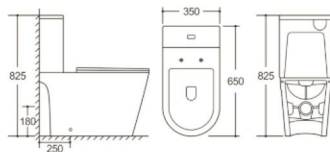

**Y-8303D**

Two Piece Toilet  
Flushing system: Rimless  
Size: 640x370x810mm  
S-trap: 100/250mm  
P-trap: 180mm

**Y-8305**

Two Piece Toilet  
Flushing system: Rimless  
Size: 640x370x800mm  
S-trap: 100/250mm  
P-trap: 180mm

**Y-8303B**

Two Piece Toilet  
Flushing system: Washdown  
Size: 650x350x825mm  
S-trap: 250mm  
P-trap: 180mm

Compact ceramics  
for small bathrooms

**Y-8380**

Two Piece Toilet  
Flushing system: Rimless  
Size: 605x370x800mm  
S-trap: 100/250mm  
P-trap: 180mm

**Y-8380B**

Two Piece Toilet  
Flushing system: Rimless  
Size: 605x370x800mm  
S-trap: 100/250mm  
P-trap: 180mm

**Y-8381**

Two Piece Toilet  
Flushing system: Rimless  
Size: 605x370x800mm  
S-trap: 100/250mm  
P-trap: 180mm