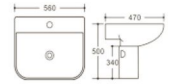

**Y-5356**  
Wall-hung Basin  
Size: 440x360x370mm  
Fixing to wall back

**Y-5001F**  
Wall-hung Basin  
Size: 560x470x470mm  
Fixing to wall back

**Y-5002F**  
Wall-hung Basin  
Size: 560x470x500mm  
Fixing to wall back

**Y-5001**  
Pedestal Basin  
Size: 560x470x805mm  
Fixing to wall back

**Y-5002**  
Pedestal Basin  
Size: 560x470x830mm  
Fixing to wall back

**Y-848**

One Piece Toilet  
Flushing system: Siphoning  
Size: 690x380x740mm  
S-trap: 300/400mm

**Y-5001F**

Wall-hung Basin  
Size: 560x470x470mm  
Fixing to wall back

**Y-5002F**

Wall-hung Basin  
Size: 560x470x500mm  
Fixing to wall back

**Y-5001**

Pedestal Basin  
Size: 560x470x805mm  
Fixing to wall back