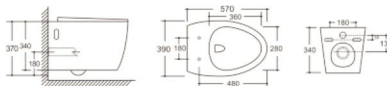

**Y-8380 Grey**  
Two Piece Toilet  
Flushing system: Rimless  
Size: 605x370x800mm  
S-trap: 100/250mm  
P-trap: 180mm

**Y-8303D Grey**  
Two Piece Toilet  
Flushing system: Rimless  
Size: 640x370x810mm  
S-trap: 100/250mm  
P-trap: 180mm

**Y-8381 Grey**  
Two Piece Toilet  
Flushing system: Rimless  
Size: 605x370x800mm  
S-trap: 100/250mm  
P-trap: 180mm

**Y-2000**  
Wall-hung Toilet  
Flushing system: Rimless  
Size: 570x360x360mm  
P-trap: 180mm

**Y-2003**  
Wall-hung Toilet  
Flushing system: Rimless  
Size: 570x355x350mm  
P-trap: 180mm

**Y-2001**  
Wall-hung Toilet  
Flushing system: Rimless  
Size: 570x390x370mm  
P-trap: 180mm

**Y-2004**  
Wall-hung Toilet  
Flushing system: Rimless  
Size: 540x370x360mm  
P-trap: 180mm