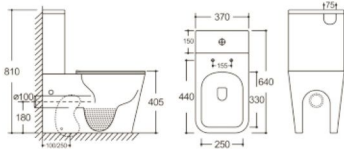

# PRODUCTION PROCESS

**Y-8300**

Two Piece Toilet  
Flushing system: Tornado quiet  
Size: 660x360x800mm  
S-trap: 100/250mm  
P-trap: 180mm

**Y-8302**

Two Piece Toilet  
Flushing system: Rimless  
Size: 620x360x800mm  
S-trap: 100/250mm  
P-trap: 180mm

**Y-8301**

Two Piece Toilet  
Flushing system: Tornado quiet  
Size: 660x360x800mm  
S-trap: 100/250mm  
P-trap: 180mm

**Y-8303**

Two Piece Toilet  
Flushing system: Rimless  
Size: 640x370x850mm  
S-trap: 100/250mm  
P-trap: 180mm

**Y-8303D**

Two Piece Toilet  
Flushing system: Rimless  
Size: 640x370x810mm  
S-trap: 100/250mm  
P-trap: 180mm

**Y-8305**

Two Piece Toilet  
Flushing system: Rimless  
Size: 640x370x800mm  
S-trap: 100/250mm  
P-trap: 180mm

**Y-8303B**

Two Piece Toilet  
Flushing system: Washdown  
Size: 650x350x825mm  
S-trap: 250mm  
P-trap: 180mm

Compact ceramics  
for small bathrooms

**Y-8380**

Two Piece Toilet  
Flushing system: Rimless  
Size: 605x370x800mm  
S-trap: 100/250mm  
P-trap: 180mm