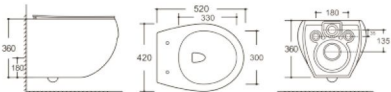

**Y-8381 Grey**  
Two Piece Toilet  
Flushing system: Rimless  
Size: 605x370x800mm  
S-trap: 100/250mm  
P-trap: 180mm

**Y-2000**  
Wall-hung Toilet  
Flushing system: Rimless  
Size: 570x360x360mm  
P-trap: 180mm

**Y-2003**  
Wall-hung Toilet  
Flushing system: Rimless  
Size: 570x355x350mm  
P-trap: 180mm

**Y-2001**  
Wall-hung Toilet  
Flushing system: Rimless  
Size: 570x390x370mm  
P-trap: 180mm

**Y-2004**  
Wall-hung Toilet  
Flushing system: Rimless  
Size: 540x370x360mm  
P-trap: 180mm

**Y-2005**  
Wall-hung Toilet  
Flushing system: Rimless  
Size: 520x370x360mm  
P-trap: 180mm

**Y-2280**  
Wall-hung Toilet  
Flushing system: Tornado quiet  
Size: 520x360x360mm  
P-trap: 180mm

**Y-2257**  
Wall-hung Toilet  
Flushing system: Rimless  
Size: 520x420x360mm  
P-trap: 180mm