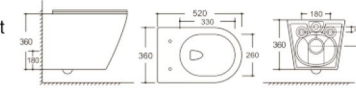

**Y-8381 Grey**  
Two Piece Toilet  
Flushing system: Rimless  
Size: 605x370x800mm  
S-trap: 100/250mm  
P-trap: 180mm

**Y-2000**  
Wall-hung Toilet  
Flushing system: Rimless  
Size: 570x360x360mm  
P-trap: 180mm

**Y-2003**  
Wall-hung Toilet  
Flushing system: Rimless  
Size: 570x355x350mm  
P-trap: 180mm

**Y-2001**  
Wall-hung Toilet  
Flushing system: Rimless  
Size: 570x390x370mm  
P-trap: 180mm

**Y-2004**  
Wall-hung Toilet  
Flushing system: Rimless  
Size: 540x370x360mm  
P-trap: 180mm

**Y-2005**  
Wall-hung Toilet  
Flushing system: Rimless  
Size: 520x370x360mm  
P-trap: 180mm

**Y-2280**  
Wall-hung Toilet  
Flushing system: Tornado quiet  
Size: 520x360x360mm  
P-trap: 180mm

**Y-2257**  
Wall-hung Toilet  
Flushing system: Rimless  
Size: 520x420x360mm  
P-trap: 180mm