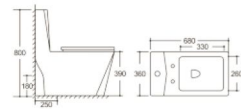

Y-6303
One Piece Toilet
Flushing system: Washdown
Size: 640x360x800mm
S-trap: 250mm
P-trap: 180mm