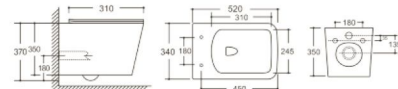

**Y-2281**  
Wall-hung Toilet  
Flushing system: Tornado quiet  
Size: 520x360x360mm  
P-trap: 180mm

**Y-2302**  
Wall-hung Toilet  
Flushing system: Rimless  
Size: 520x350x360mm  
P-trap: 180mm

**Y-2311**  
Wall-hung Toilet  
Flushing system: Rimless  
Size: 495x355x350mm  
P-trap: 180mm

**Y-2303**  
Wall-hung Toilet  
Flushing system: Rimless  
Size: 520x340x370mm  
P-trap: 180mm

**Y-2313**  
Wall-hung Toilet  
Flushing system: Rimless  
Size: 495x360x340mm  
P-trap: 180mm

**Y-2319**  
Wall-hung Toilet  
Flushing system: Rimless  
Size: 490x340x360mm  
P-trap: 180mm