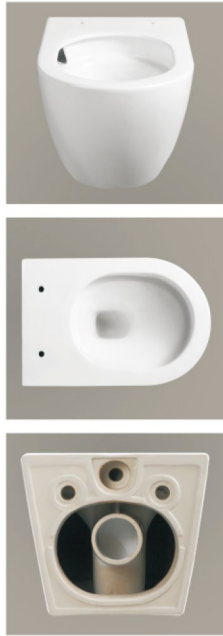

**Y-2353**  
Wall-hung Toilet  
Flushing system: Rimless  
Size: 535x360x360mm  
P-trap: 180mm

**Y-2354**  
Wall-hung Toilet  
Flushing system: Rimless  
Size: 530x360x360mm  
P-trap: 180mm

**Y-2355**  
Wall-hung Toilet  
Flushing system: Rimless  
Size: 540x360x370mm  
P-trap: 180mm

**Y-2380**  
Wall-hung Toilet  
Flushing system: Rimless  
Size: 485x365x365mm  
P-trap: 180mm

**Y-2356**  
Wall-hung Toilet  
Flushing system: Rimless  
Size: 510x360x370mm  
P-trap: 180mm

**Y-2381**  
Wall-hung Toilet  
Flushing system: Rimless  
Size: 485x365x365mm  
P-trap: 180mm

**Y-2480**  
Wall-hung Toilet  
Flushing system: Tornado quiet  
Size: 480x360x360mm  
P-trap: 180mm

**Y-1356**  
Wall hung bidet  
Size: 510x360x300mm  
P-trap: 180mm

**Y-2481**  
Wall-hung Toilet  
Flushing system: Tornado quiet  
Size: 480x360x360mm  
P-trap: 180mm

**Y-1303**  
Wall hung bidet  
Size: 515x360x360mm  
P-trap: 180mm

**Y-1380**  
Wall-hung bidet  
Size: 480x370x300mm  
P-trap: 180mm

**Y-1381**  
Wall-hung bidet  
Size: 480x370x300mm  
P-trap: 180mm

**Y-1381F**  
Floor standing bidet  
Size: 560x365x400mm  
P-trap: 180mm