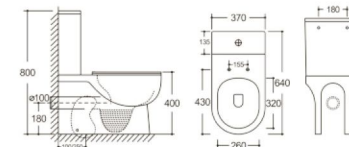

# PRODUCTION PROCESS

**Y-8300**

Two Piece Toilet  
Flushing system: Tornado quiet  
Size: 660x360x800mm  
S-trap: 100/250mm  
P-trap: 180mm

**Y-8302**

Two Piece Toilet  
Flushing system: Rimless  
Size: 620x360x800mm  
S-trap: 100/250mm  
P-trap: 180mm

**Y-8301**

Two Piece Toilet  
Flushing system: Tornado quiet  
Size: 660x360x800mm  
S-trap: 100/250mm  
P-trap: 180mm

**Y-8303**

Two Piece Toilet  
Flushing system: Rimless  
Size: 640x370x850mm  
S-trap: 100/250mm  
P-trap: 180mm

**Y-8303D**

Two Piece Toilet  
Flushing system: Rimless  
Size: 640x370x810mm  
S-trap: 100/250mm  
P-trap: 180mm

**Y-8305**

Two Piece Toilet  
Flushing system: Rimless  
Size: 640x370x800mm  
S-trap: 100/250mm  
P-trap: 180mm

**Y-8303B**

Two Piece Toilet  
Flushing system: Washdown  
Size: 650x350x825mm  
S-trap: 250mm  
P-trap: 180mm

Compact ceramics  
for small bathrooms

**Y-8380**

Two Piece Toilet  
Flushing system: Rimless  
Size: 605x370x800mm  
S-trap: 100/250mm  
P-trap: 180mm