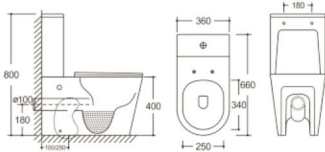

# PRODUCTION PROCESS

**Y-8300**

Two Piece Toilet  
Flushing system: Tornado quiet  
Size: 660x360x800mm  
S-trap: 100/250mm  
P-trap: 180mm

**Y-8302**

Two Piece Toilet  
Flushing system: Rimless  
Size: 620x360x800mm  
S-trap: 100/250mm  
P-trap: 180mm

**Y-8301**

Two Piece Toilet  
Flushing system: Tornado quiet  
Size: 660x360x800mm  
S-trap: 100/250mm  
P-trap: 180mm

**Y-8303**

Two Piece Toilet  
Flushing system: Rimless  
Size: 640x370x850mm  
S-trap: 100/250mm  
P-trap: 180mm

**Y-8303D**

Two Piece Toilet  
Flushing system: Rimless  
Size: 640x370x810mm  
S-trap: 100/250mm  
P-trap: 180mm

**Y-8305**

Two Piece Toilet  
Flushing system: Rimless  
Size: 640x370x800mm  
S-trap: 100/250mm  
P-trap: 180mm

**Y-8303B**

Two Piece Toilet  
Flushing system: Washdown  
Size: 650x350x825mm  
S-trap: 250mm  
P-trap: 180mm

Compact ceramics  
for small bathrooms

**Y-8380**

Two Piece Toilet  
Flushing system: Rimless  
Size: 605x370x800mm  
S-trap: 100/250mm  
P-trap: 180mm