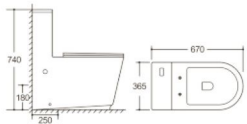

Y-6383
One Piece Toilet
Flushing system: Washdown
Size: 700x375x780mm
S-trap: 250mm
P-trap: 180mm