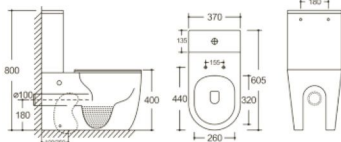

**Y-8303D** Matte Black

Two Piece Toilet  
Flushing system: Rimless  
Size: 640x370x810mm  
S-trap: 100/250mm  
P-trap: 180mm

**Y-8380D** Brown

Two Piece Toilet  
Flushing system: Rimless  
Size: 640x370x810mm  
S-trap: 100/250mm  
P-trap: 180mm

**Y-8380** Matte Black

Two Piece Toilet  
Flushing system: Rimless  
Size: 605x370x800mm  
S-trap: 100/250mm  
P-trap: 180mm

**Y-8381 Matte Black**  
Two Piece Toilet  
Flushing system: Rimless  
Size: 605x370x800mm  
S-trap: 100/250mm  
P-trap: 180mm

**Y-8380 Grey**  
Two Piece Toilet  
Flushing system: Rimless  
Size: 605x370x800mm  
S-trap: 100/250mm  
P-trap: 180mm

**Y-8303D Grey**  
Two Piece Toilet  
Flushing system: Rimless  
Size: 640x370x810mm  
S-trap: 100/250mm  
P-trap: 180mm

**Y-8381 Grey**  
Two Piece Toilet  
Flushing system: Rimless  
Size: 605x370x800mm  
S-trap: 100/250mm  
P-trap: 180mm

**Y-2000**  
Wall-hung Toilet  
Flushing system: Rimless  
Size: 570x360x360mm  
P-trap: 180mm