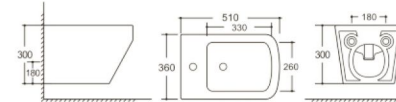

Y-2480
Wall-hung Toilet
Flushing system: Tornado quiet
Size: 480x360x360mm
P-trap: 180mm