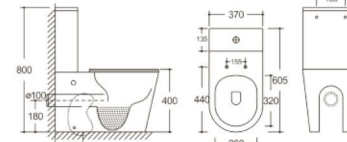

**Y-8303D** Matte Black

Two Piece Toilet  
Flushing system: Rimless  
Size: 640x370x810mm  
S-trap: 100/250mm  
P-trap: 180mm

**Y-8380D** Brown

Two Piece Toilet  
Flushing system: Rimless  
Size: 640x370x810mm  
S-trap: 100/250mm  
P-trap: 180mm

**Y-8380** Matte Black

Two Piece Toilet  
Flushing system: Rimless  
Size: 605x370x800mm  
S-trap: 100/250mm  
P-trap: 180mm

**Y-8381 Matte Black**  
Two Piece Toilet  
Flushing system: Rimless  
Size: 605x370x800mm  
S-trap: 100/250mm  
P-trap: 180mm

**Y-8380 Grey**  
Two Piece Toilet  
Flushing system: Rimless  
Size: 605x370x800mm  
S-trap: 100/250mm  
P-trap: 180mm

**Y-8303D Grey**  
Two Piece Toilet  
Flushing system: Rimless  
Size: 640x370x810mm  
S-trap: 100/250mm  
P-trap: 180mm

**Y-8381 Grey**  
Two Piece Toilet  
Flushing system: Rimless  
Size: 605x370x800mm  
S-trap: 100/250mm  
P-trap: 180mm

**Y-2000**  
Wall-hung Toilet  
Flushing system: Rimless  
Size: 570x360x360mm  
P-trap: 180mm