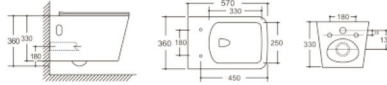

**Y-8380 Grey**  
Two Piece Toilet  
Flushing system: Rimless  
Size: 605x370x800mm  
S-trap: 100/250mm  
P-trap: 180mm

**Y-8303D Grey**  
Two Piece Toilet  
Flushing system: Rimless  
Size: 640x370x810mm  
S-trap: 100/250mm  
P-trap: 180mm

**Y-8381 Grey**  
Two Piece Toilet  
Flushing system: Rimless  
Size: 605x370x800mm  
S-trap: 100/250mm  
P-trap: 180mm

**Y-2000**  
Wall-hung Toilet  
Flushing system: Rimless  
Size: 570x360x360mm  
P-trap: 180mm