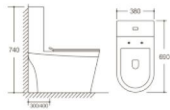

**Y-5356**  
Wall-hung Basin  
Size: 440x360x370mm  
Fixing to wall back

**Y-5001F**  
Wall-hung Basin  
Size: 560x470x470mm  
Fixing to wall back

**Y-5002F**  
Wall-hung Basin  
Size: 560x470x500mm  
Fixing to wall back

**Y-5001**  
Pedestal Basin  
Size: 560x470x805mm  
Fixing to wall back

**Y-5002**  
Pedestal Basin  
Size: 560x470x830mm  
Fixing to wall back

**Y-848**

One Piece Toilet  
Flushing system: Siphoning  
Size: 690x380x740mm  
S-trap: 300/400mm

**Y-5001F**

Wall-hung Basin  
Size: 560x470x470mm  
Fixing to wall back

**Y-5002F**

Wall-hung Basin  
Size: 560x470x500mm  
Fixing to wall back

**Y-5001**

Pedestal Basin  
Size: 560x470x805mm  
Fixing to wall back