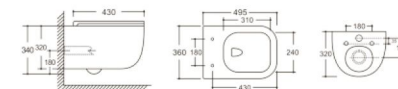

**Y-2281**  
Wall-hung Toilet  
Flushing system: Tornado quiet  
Size: 520x360x360mm  
P-trap: 180mm

**Y-2302**  
Wall-hung Toilet  
Flushing system: Rimless  
Size: 520x350x360mm  
P-trap: 180mm

**Y-2311**  
Wall-hung Toilet  
Flushing system: Rimless  
Size: 495x355x350mm  
P-trap: 180mm

**Y-2303**  
Wall-hung Toilet  
Flushing system: Rimless  
Size: 520x340x370mm  
P-trap: 180mm

**Y-2313**  
Wall-hung Toilet  
Flushing system: Rimless  
Size: 495x360x340mm  
P-trap: 180mm

**Y-2319**  
Wall-hung Toilet  
Flushing system: Rimless  
Size: 490x340x360mm  
P-trap: 180mm