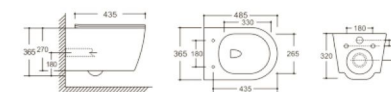

Y-2355
Wall-hung Toilet
Flushing system: Rimless
Size: 540x360x370mm
P-trap: 180mm