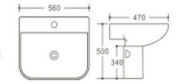

**Y-6381**  
One Piece Toilet  
Flushing system: Washdown  
Size: 690x370x810mm  
S-trap: 250mm  
P-trap: 180mm

**Y-6383**  
One Piece Toilet  
Flushing system: Washdown  
Size: 700x375x780mm  
S-trap: 250mm  
P-trap: 180mm

**Y-6382**  
One Piece Toilet  
Flushing system: Tornado quiet  
Size: 670x365x740mm  
S-trap: 250mm  
P-trap: 180mm

**Y-6384**  
One Piece Toilet  
Flushing system: Tornado quiet  
Size: 700x375x780mm  
S-trap: 250mm  
P-trap: 180mm

**Y-5356**  
Wall-hung Basin  
Size: 440x360x370mm  
Fixing to wall back

**Y-5001F**  
Wall-hung Basin  
Size: 560x470x470mm  
Fixing to wall back

**Y-5002F**  
Wall-hung Basin  
Size: 560x470x500mm  
Fixing to wall back