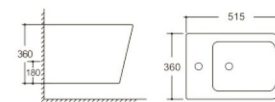

**Y-2380**  
Wall-hung Toilet  
Flushing system: Rimless  
Size: 485x365x365mm  
P-trap: 180mm

**Y-2356**  
Wall-hung Toilet  
Flushing system: Rimless  
Size: 510x360x370mm  
P-trap: 180mm

**Y-2381**  
Wall-hung Toilet  
Flushing system: Rimless  
Size: 485x365x365mm  
P-trap: 180mm

**Y-2480**  
Wall-hung Toilet  
Flushing system: Tornado quiet  
Size: 480x360x360mm  
P-trap: 180mm

**Y-1356**  
Wall hung bidet  
Size: 510x360x300mm  
P-trap: 180mm

**Y-2481**  
Wall-hung Toilet  
Flushing system: Tornado quiet  
Size: 480x360x360mm  
P-trap: 180mm

**Y-1303**  
Wall hung bidet  
Size: 515x360x360mm  
P-trap: 180mm

**Y-1380**  
Wall-hung bidet  
Size: 480x370x300mm  
P-trap: 180mm

**Y-1381**  
Wall-hung bidet  
Size: 480x370x300mm  
P-trap: 180mm

**Y-1381F**  
Floor standing bidet  
Size: 560x365x400mm  
P-trap: 180mm