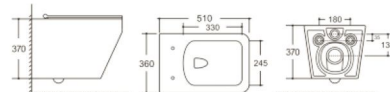

**Y-2303**  
Wall-hung Toilet  
Flushing system: Rimless  
Size: 520x340x370mm  
P-trap: 180mm

**Y-2313**  
Wall-hung Toilet  
Flushing system: Rimless  
Size: 495x360x340mm  
P-trap: 180mm

**Y-2319**  
Wall-hung Toilet  
Flushing system: Rimless  
Size: 490x340x360mm  
P-trap: 180mm

**Y-2353**  
Wall-hung Toilet  
Flushing system: Rimless  
Size: 535x360x360mm  
P-trap: 180mm

**Y-2354**  
Wall-hung Toilet  
Flushing system: Rimless  
Size: 530x360x360mm  
P-trap: 180mm

**Y-2355**  
Wall-hung Toilet  
Flushing system: Rimless  
Size: 540x360x370mm  
P-trap: 180mm

**Y-2380**  
Wall-hung Toilet  
Flushing system: Rimless  
Size: 485x365x365mm  
P-trap: 180mm

**Y-2356**  
Wall-hung Toilet  
Flushing system: Rimless  
Size: 510x360x370mm  
P-trap: 180mm

**Y-2381**  
Wall-hung Toilet  
Flushing system: Rimless  
Size: 485x365x365mm  
P-trap: 180mm