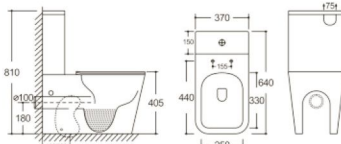

Y-8380 Grey
Two Piece Toilet
Flushing system: Rimless
Size: 605x370x800mm
S-trap: 100/250mm
P-trap: 180mm