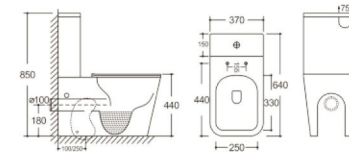

# PRODUCTION PROCESS

**Y-8300**

Two Piece Toilet  
Flushing system: Tornado quiet  
Size: 660x360x800mm  
S-trap: 100/250mm  
P-trap: 180mm

**Y-8302**

Two Piece Toilet  
Flushing system: Rimless  
Size: 620x360x800mm  
S-trap: 100/250mm  
P-trap: 180mm

**Y-8301**

Two Piece Toilet  
Flushing system: Tornado quiet  
Size: 660x360x800mm  
S-trap: 100/250mm  
P-trap: 180mm

**Y-8303**

Two Piece Toilet  
Flushing system: Rimless  
Size: 640x370x850mm  
S-trap: 100/250mm  
P-trap: 180mm

**Y-8303D**

Two Piece Toilet  
Flushing system: Rimless  
Size: 640x370x810mm  
S-trap: 100/250mm  
P-trap: 180mm

**Y-8305**

Two Piece Toilet  
Flushing system: Rimless  
Size: 640x370x800mm  
S-trap: 100/250mm  
P-trap: 180mm

**Y-8303B**

Two Piece Toilet  
Flushing system: Washdown  
Size: 650x350x825mm  
S-trap: 250mm  
P-trap: 180mm

Compact ceramics  
for small bathrooms

**Y-8380**

Two Piece Toilet  
Flushing system: Rimless  
Size: 605x370x800mm  
S-trap: 100/250mm  
P-trap: 180mm