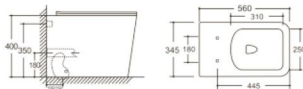

**Y-1303**  
Wall hung bidet  
Size: 515x360x360mm  
P-trap: 180mm

**Y-1380**  
Wall-hung bidet  
Size: 480x370x300mm  
P-trap: 180mm

**Y-1381**  
Wall-hung bidet  
Size: 480x370x300mm  
P-trap: 180mm

**Y-1381F**  
Floor standing bidet  
Size: 560x365x400mm  
P-trap: 180mm

**Y-1380F**  
Floor standing bidet  
Size: 560x365x400mm  
P-trap: 180mm

**Y-1303F**  
Floor standing bidet  
Size: 560x340x400mm  
P-trap: 180mm

**Y-3302**  
Floor standing Toilet  
Flushing system: Rimless  
Size: 540x360x400mm  
P-trap: 180mm

**Y-3380**  
Floor standing Toilet  
Flushing system: Rimless  
Size: 560x360x400mm  
P-trap: 180mm

**Y-3303**  
Floor standing Toilet  
Flushing system: Rimless  
Size: 560x345x400mm  
P-trap: 180mm

**Y-3381**  
Floor standing Toilet  
Flushing system: Rimless  
Size: 560x360x400mm  
P-trap: 180mm