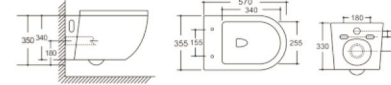

**Y-8380 Grey**  
Two Piece Toilet  
Flushing system: Rimless  
Size: 605x370x800mm  
S-trap: 100/250mm  
P-trap: 180mm

**Y-8303D Grey**  
Two Piece Toilet  
Flushing system: Rimless  
Size: 640x370x810mm  
S-trap: 100/250mm  
P-trap: 180mm

**Y-8381 Grey**  
Two Piece Toilet  
Flushing system: Rimless  
Size: 605x370x800mm  
S-trap: 100/250mm  
P-trap: 180mm

**Y-2000**  
Wall-hung Toilet  
Flushing system: Rimless  
Size: 570x360x360mm  
P-trap: 180mm

**Y-2003**  
Wall-hung Toilet  
Flushing system: Rimless  
Size: 570x355x350mm  
P-trap: 180mm

**Y-2001**  
Wall-hung Toilet  
Flushing system: Rimless  
Size: 570x390x370mm  
P-trap: 180mm

**Y-2004**  
Wall-hung Toilet  
Flushing system: Rimless  
Size: 540x370x360mm  
P-trap: 180mm