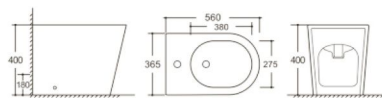

**Y-1303**  
Wall hung bidet  
Size: 515x360x360mm  
P-trap: 180mm

**Y-1380**  
Wall-hung bidet  
Size: 480x370x300mm  
P-trap: 180mm

**Y-1381**  
Wall-hung bidet  
Size: 480x370x300mm  
P-trap: 180mm

**Y-1381F**  
Floor standing bidet  
Size: 560x365x400mm  
P-trap: 180mm

**Y-1380F**  
Floor standing bidet  
Size: 560x365x400mm  
P-trap: 180mm

**Y-1303F**  
Floor standing bidet  
Size: 560x340x400mm  
P-trap: 180mm

**Y-3302**  
Floor standing Toilet  
Flushing system: Rimless  
Size: 540x360x400mm  
P-trap: 180mm