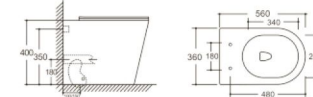

**Y-1303**  
Wall hung bidet  
Size: 515x360x360mm  
P-trap: 180mm

**Y-1380**  
Wall-hung bidet  
Size: 480x370x300mm  
P-trap: 180mm

**Y-1381**  
Wall-hung bidet  
Size: 480x370x300mm  
P-trap: 180mm

**Y-1381F**  
Floor standing bidet  
Size: 560x365x400mm  
P-trap: 180mm

**Y-1380F**  
Floor standing bidet  
Size: 560x365x400mm  
P-trap: 180mm

**Y-1303F**  
Floor standing bidet  
Size: 560x340x400mm  
P-trap: 180mm

**Y-3302**  
Floor standing Toilet  
Flushing system: Rimless  
Size: 540x360x400mm  
P-trap: 180mm

**Y-3380**  
Floor standing Toilet  
Flushing system: Rimless  
Size: 560x360x400mm  
P-trap: 180mm

**Y-3303**  
Floor standing Toilet  
Flushing system: Rimless  
Size: 560x345x400mm  
P-trap: 180mm

**Y-3381**  
Floor standing Toilet  
Flushing system: Rimless  
Size: 560x360x400mm  
P-trap: 180mm