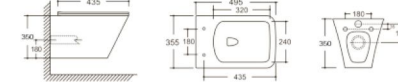

**Y-2281**  
Wall-hung Toilet  
Flushing system: Tornado quiet  
Size: 520x360x360mm  
P-trap: 180mm

**Y-2302**  
Wall-hung Toilet  
Flushing system: Rimless  
Size: 520x350x360mm  
P-trap: 180mm

**Y-2311**  
Wall-hung Toilet  
Flushing system: Rimless  
Size: 495x355x350mm  
P-trap: 180mm

**Y-2303**  
Wall-hung Toilet  
Flushing system: Rimless  
Size: 520x340x370mm  
P-trap: 180mm

**Y-2313**  
Wall-hung Toilet  
Flushing system: Rimless  
Size: 495x360x340mm  
P-trap: 180mm

**Y-2319**  
Wall-hung Toilet  
Flushing system: Rimless  
Size: 490x340x360mm  
P-trap: 180mm