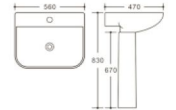

**Y-5356**  
Wall-hung Basin  
Size: 440x360x370mm  
Fixing to wall back

**Y-5001F**  
Wall-hung Basin  
Size: 560x470x470mm  
Fixing to wall back

**Y-5002F**  
Wall-hung Basin  
Size: 560x470x500mm  
Fixing to wall back

**Y-5001**  
Pedestal Basin  
Size: 560x470x805mm  
Fixing to wall back

**Y-5002**  
Pedestal Basin  
Size: 560x470x830mm  
Fixing to wall back

**Y-848**

One Piece Toilet  
Flushing system: Siphoning  
Size: 690x380x740mm  
S-trap: 300/400mm

**Y-5001F**

Wall-hung Basin  
Size: 560x470x470mm  
Fixing to wall back

**Y-5002F**

Wall-hung Basin  
Size: 560x470x500mm  
Fixing to wall back

**Y-5001**

Pedestal Basin  
Size: 560x470x805mm  
Fixing to wall back

**Y-5002**

Pedestal Basin  
Size: 560x470x830mm  
Fixing to wall back

**Y-5115A**  
Art Basin  
Size: 360x360x110mm  
Above Counter Mounting

**Y-5470**  
Art Basin  
Size: 390x390x140mm  
Above Counter Mounting