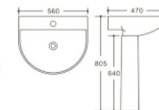

**Y-6381**  
One Piece Toilet  
Flushing system: Washdown  
Size: 690x370x810mm  
S-trap: 250mm  
P-trap: 180mm

**Y-6383**  
One Piece Toilet  
Flushing system: Washdown  
Size: 700x375x780mm  
S-trap: 250mm  
P-trap: 180mm

**Y-6382**  
One Piece Toilet  
Flushing system: Tornado quiet  
Size: 670x365x740mm  
S-trap: 250mm  
P-trap: 180mm

**Y-6384**  
One Piece Toilet  
Flushing system: Tornado quiet  
Size: 700x375x780mm  
S-trap: 250mm  
P-trap: 180mm

**Y-5356**  
Wall-hung Basin  
Size: 440x360x370mm  
Fixing to wall back

**Y-5001F**  
Wall-hung Basin  
Size: 560x470x470mm  
Fixing to wall back

**Y-5002F**  
Wall-hung Basin  
Size: 560x470x500mm  
Fixing to wall back

**Y-5001**  
Pedestal Basin  
Size: 560x470x805mm  
Fixing to wall back

**Y-5002**  
Pedestal Basin  
Size: 560x470x830mm  
Fixing to wall back

**Y-848**

One Piece Toilet  
Flushing system: Siphoning  
Size: 690x380x740mm  
S-trap: 300/400mm