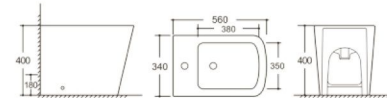

**Y-1303**  
Wall hung bidet  
Size: 515x360x360mm  
P-trap: 180mm

**Y-1380**  
Wall-hung bidet  
Size: 480x370x300mm  
P-trap: 180mm

**Y-1381**  
Wall-hung bidet  
Size: 480x370x300mm  
P-trap: 180mm

**Y-1381F**  
Floor standing bidet  
Size: 560x365x400mm  
P-trap: 180mm

**Y-1380F**  
Floor standing bidet  
Size: 560x365x400mm  
P-trap: 180mm

**Y-1303F**  
Floor standing bidet  
Size: 560x340x400mm  
P-trap: 180mm

**Y-3302**  
Floor standing Toilet  
Flushing system: Rimless  
Size: 540x360x400mm  
P-trap: 180mm