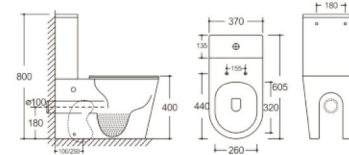

**Y-8303B**

Two Piece Toilet  
Flushing system: Washdown  
Size: 650x350x825mm  
S-trap: 250mm  
P-trap: 180mm

Compact ceramics  
for small bathrooms

**Y-8380**

Two Piece Toilet  
Flushing system: Rimless  
Size: 605x370x800mm  
S-trap: 100/250mm  
P-trap: 180mm

**Y-8380B**

Two Piece Toilet  
Flushing system: Rimless  
Size: 605x370x800mm  
S-trap: 100/250mm  
P-trap: 180mm

**Y-8381**

Two Piece Toilet  
Flushing system: Rimless  
Size: 605x370x800mm  
S-trap: 100/250mm  
P-trap: 180mm

**Y-8303D** Matte Black

Two Piece Toilet  
Flushing system: Rimless  
Size: 640x370x810mm  
S-trap: 100/250mm  
P-trap: 180mm

**Y-8380D** Brown

Two Piece Toilet  
Flushing system: Rimless  
Size: 640x370x810mm  
S-trap: 100/250mm  
P-trap: 180mm

**Y-8380** Matte Black

Two Piece Toilet  
Flushing system: Rimless  
Size: 605x370x800mm  
S-trap: 100/250mm  
P-trap: 180mm

**Y-8381 Matte Black**  
Two Piece Toilet  
Flushing system: Rimless  
Size: 605x370x800mm  
S-trap: 100/250mm  
P-trap: 180mm