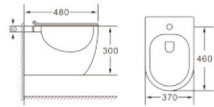

**Y-2380**  
Wall-hung Toilet  
Flushing system: Rimless  
Size: 485x365x365mm  
P-trap: 180mm

**Y-2356**  
Wall-hung Toilet  
Flushing system: Rimless  
Size: 510x360x370mm  
P-trap: 180mm

**Y-2381**  
Wall-hung Toilet  
Flushing system: Rimless  
Size: 485x365x365mm  
P-trap: 180mm

**Y-2480**  
Wall-hung Toilet  
Flushing system: Tornado quiet  
Size: 480x360x360mm  
P-trap: 180mm

**Y-1356**  
Wall hung bidet  
Size: 510x360x300mm  
P-trap: 180mm

**Y-2481**  
Wall-hung Toilet  
Flushing system: Tornado quiet  
Size: 480x360x360mm  
P-trap: 180mm

**Y-1303**  
Wall hung bidet  
Size: 515x360x360mm  
P-trap: 180mm

**Y-1380**  
Wall-hung bidet  
Size: 480x370x300mm  
P-trap: 180mm

**Y-1381**  
Wall-hung bidet  
Size: 480x370x300mm  
P-trap: 180mm

**Y-1381F**  
Floor standing bidet  
Size: 560x365x400mm  
P-trap: 180mm

**Y-1380F**  
Floor standing bidet  
Size: 560x365x400mm  
P-trap: 180mm

**Y-1303F**  
Floor standing bidet  
Size: 560x340x400mm  
P-trap: 180mm

**Y-3302**  
Floor standing Toilet  
Flushing system: Rimless  
Size: 540x360x400mm  
P-trap: 180mm