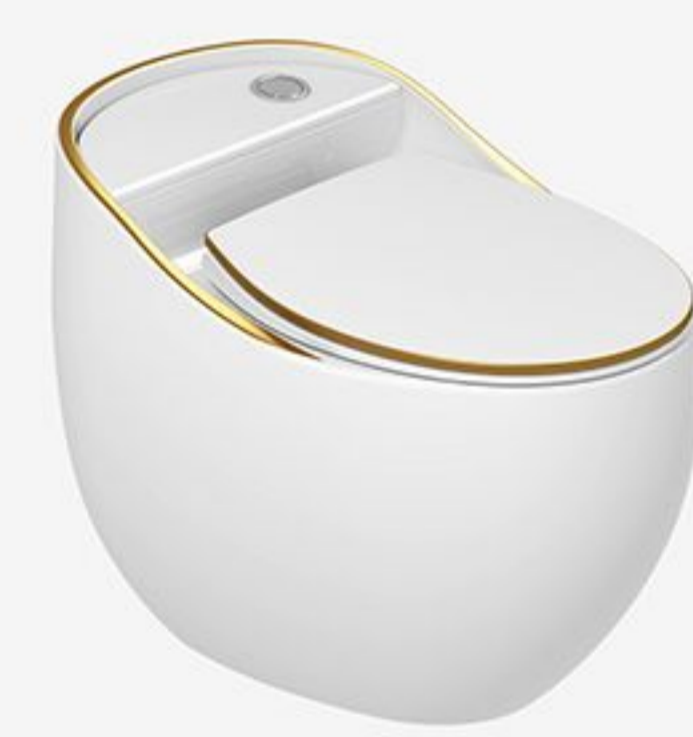

鎏金白

/ White and gold line