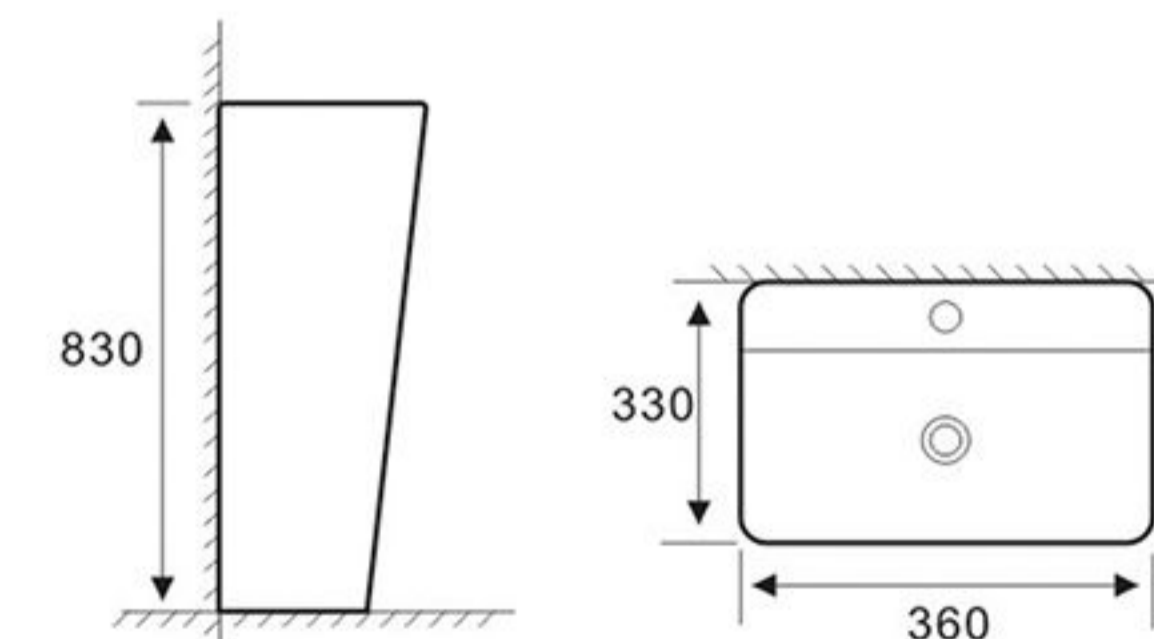

P3213UG
STANDING BASIN
Size: 360x330x830mm
Installation: Fixing to wall with back