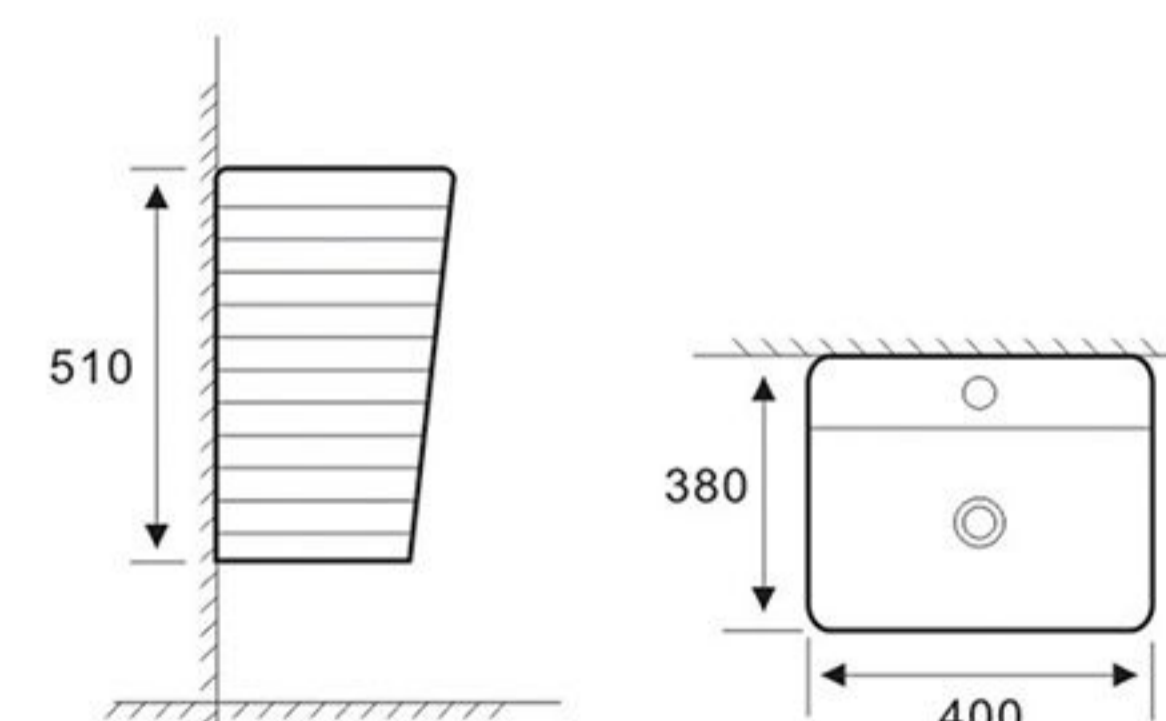

P179
WALL-HUNG BASIN
Size: 400x380x510mm
Wall-hung Installation