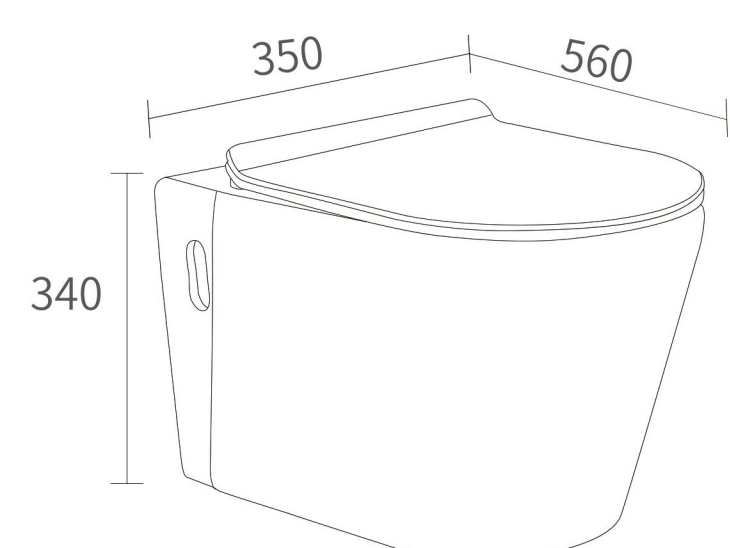

K14 挂便器 / Toilet hanging pan

商品尺寸: 560x350x340mm
size

坑 距: 180mm
p-trap

安装方式: 挂墙式
Install mode: wallhung

冲水方式: 直冲式
Flushing mode: washdown