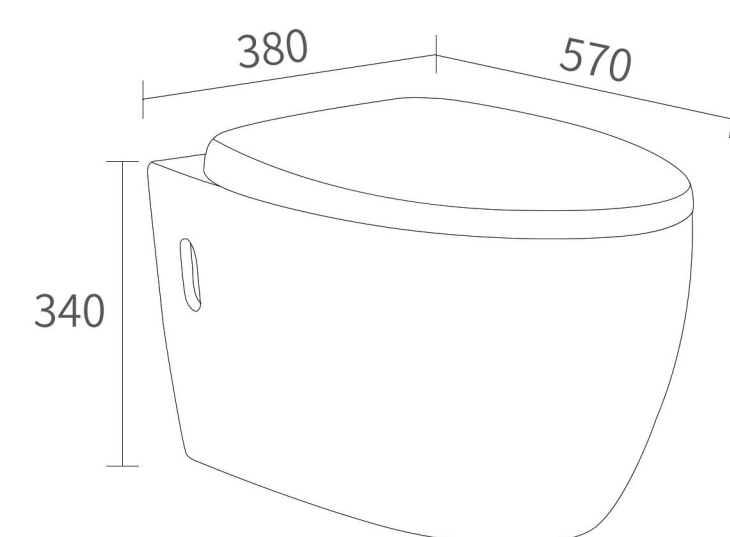

K11 挂便器 / Toilet hanging pan

商品尺寸: 570x380x340mm
size

坑 距: 180mm
p-trap

安装方式: 挂墙式
Install mode: wallhung

冲水方式: 直冲式
Flushing mode: washdown