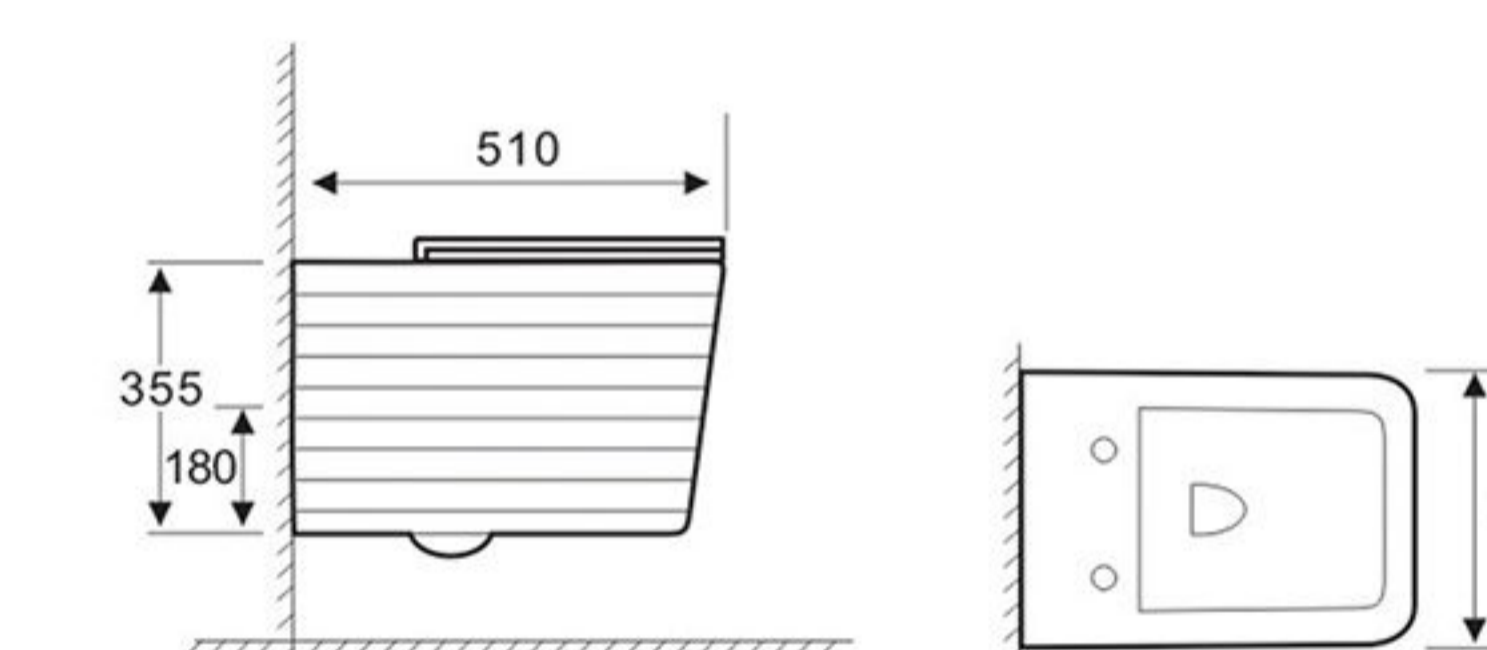

T3179
WALL-HUNG TOILET
Size: 510x360x355mm
Washdown/P-trap
P-trap: 180mm Roughing-in