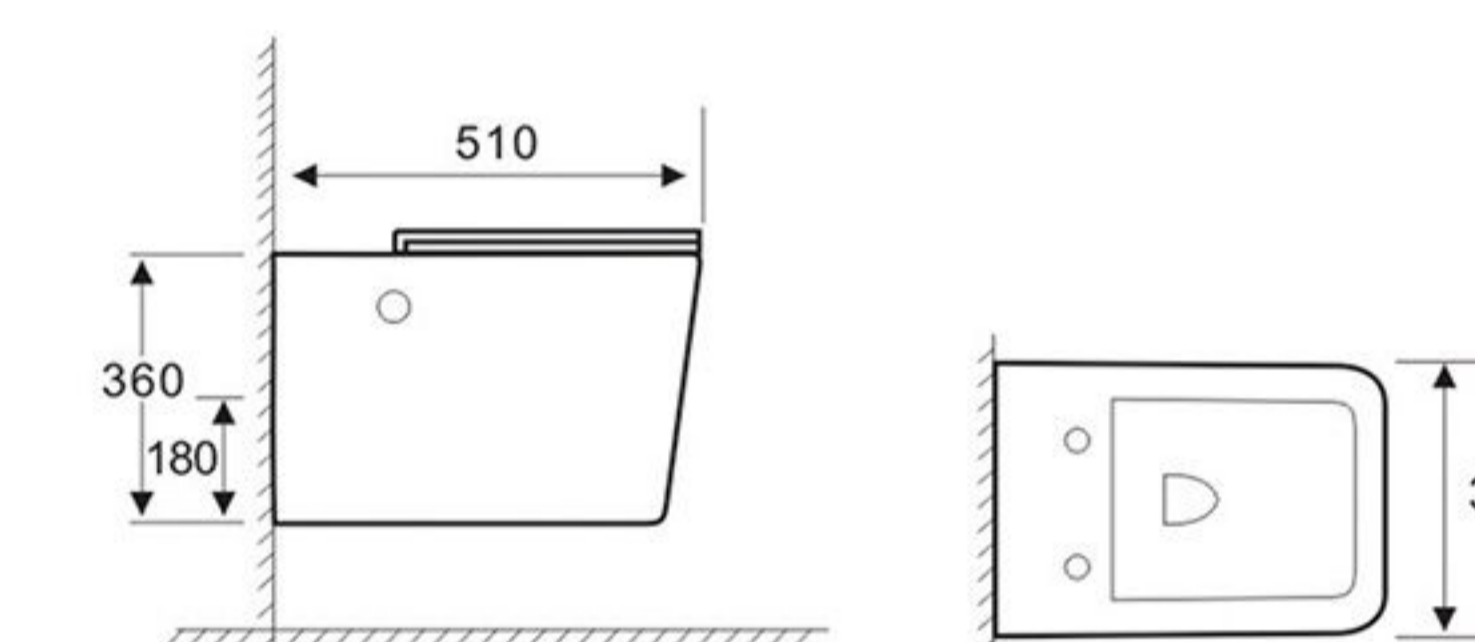

T3210GZ
WALL-HUNG TOILET
Size: 510x360x360mm
Washdown/P-trap
P-trap: 180mm Roughing-in