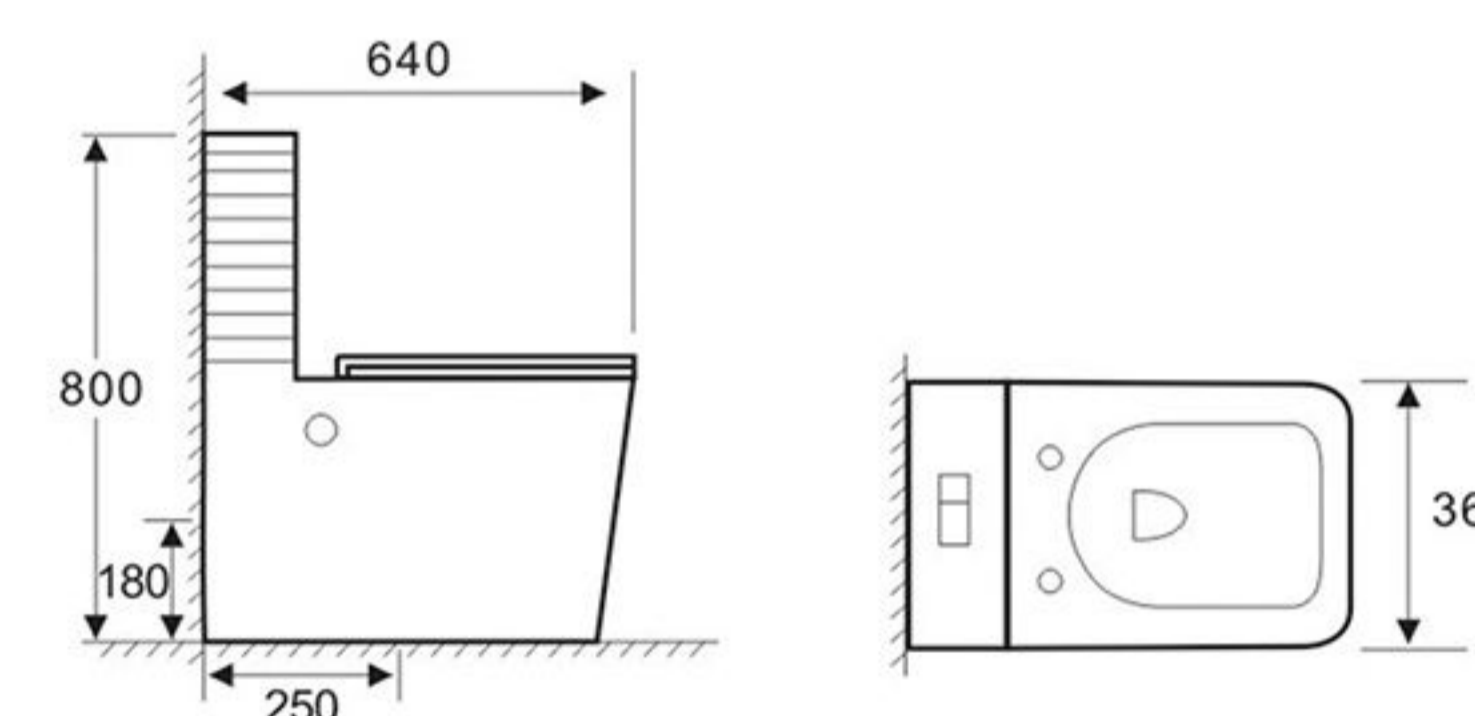

KEEPING THE DESIRE
FOR MINIMALISM

**SUPERIOR LIFE
ENJOY LIFE**

**SUPERIOR LIFE
ENJOY LIFE**

**SUPERIOR LIFE
ENJOY LIFE**

T2079
WASHDOWN ONE-PIECE TOILET
Size: 640x360x800mm
S-trap : 250mm Roughing-in
P-trap : 180mm Roughing-in