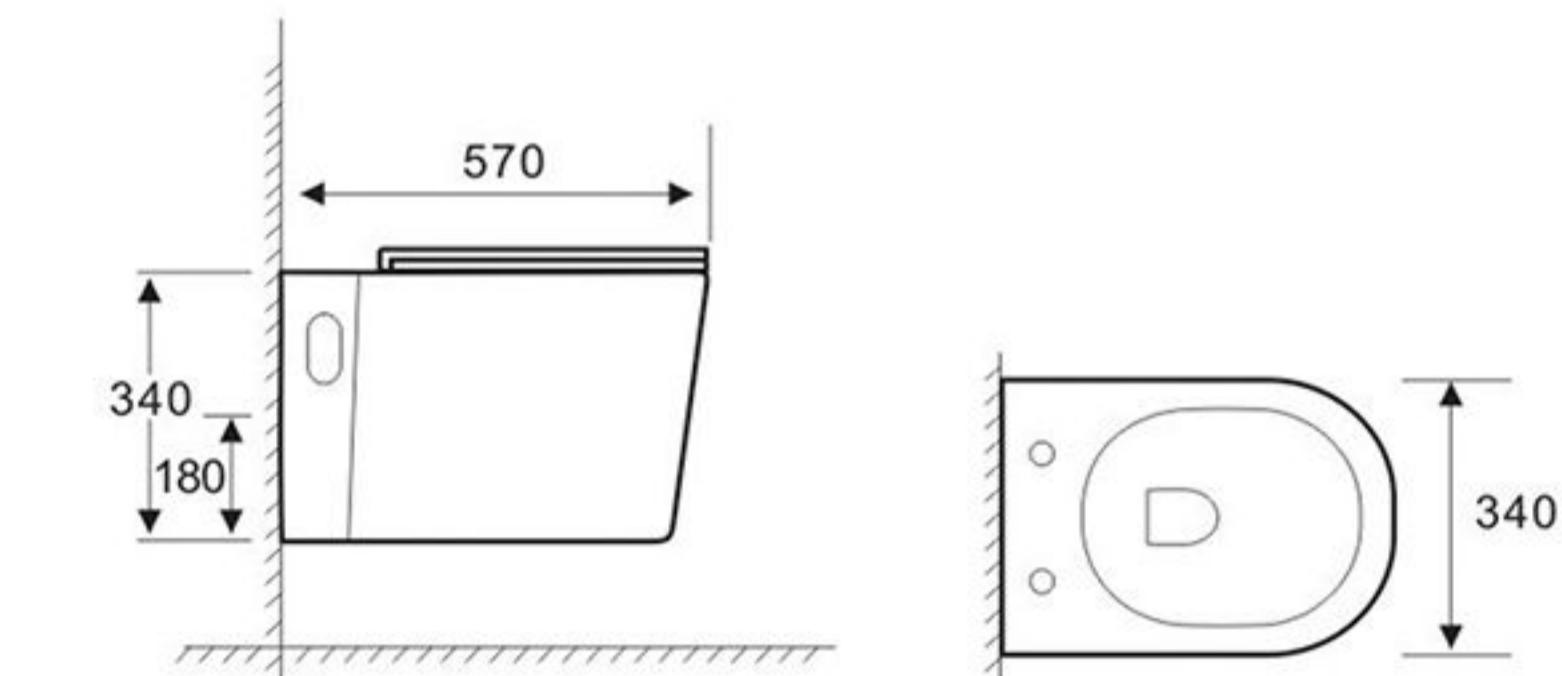

T3203
WALL-HUNG TOILET
Size: 570x340x340mm
Washdown/P-trap
P-trap: 180mm Roughing-in