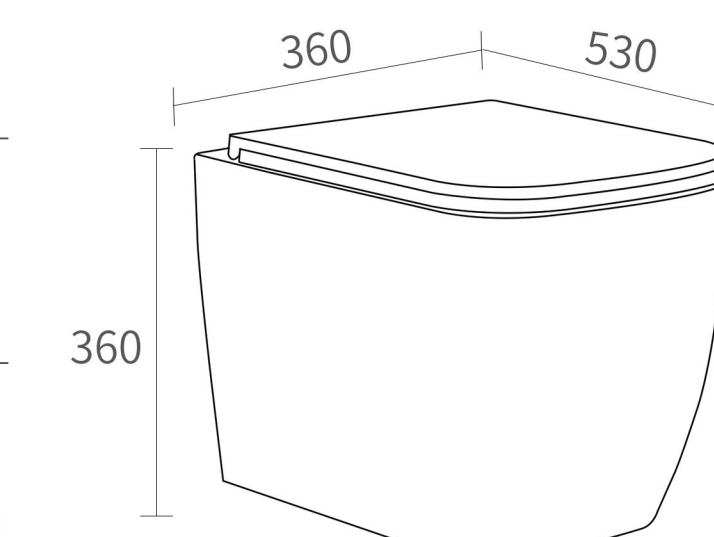

L2001 立便器 / Stand-up toilet

商品尺寸: 530x360x360mm
size

坑 距: 180mm
p-trap

安装方式: 背靠墙安装
Install mode: wallhung

冲水方式: 对冲式
Flushing mode: washdown