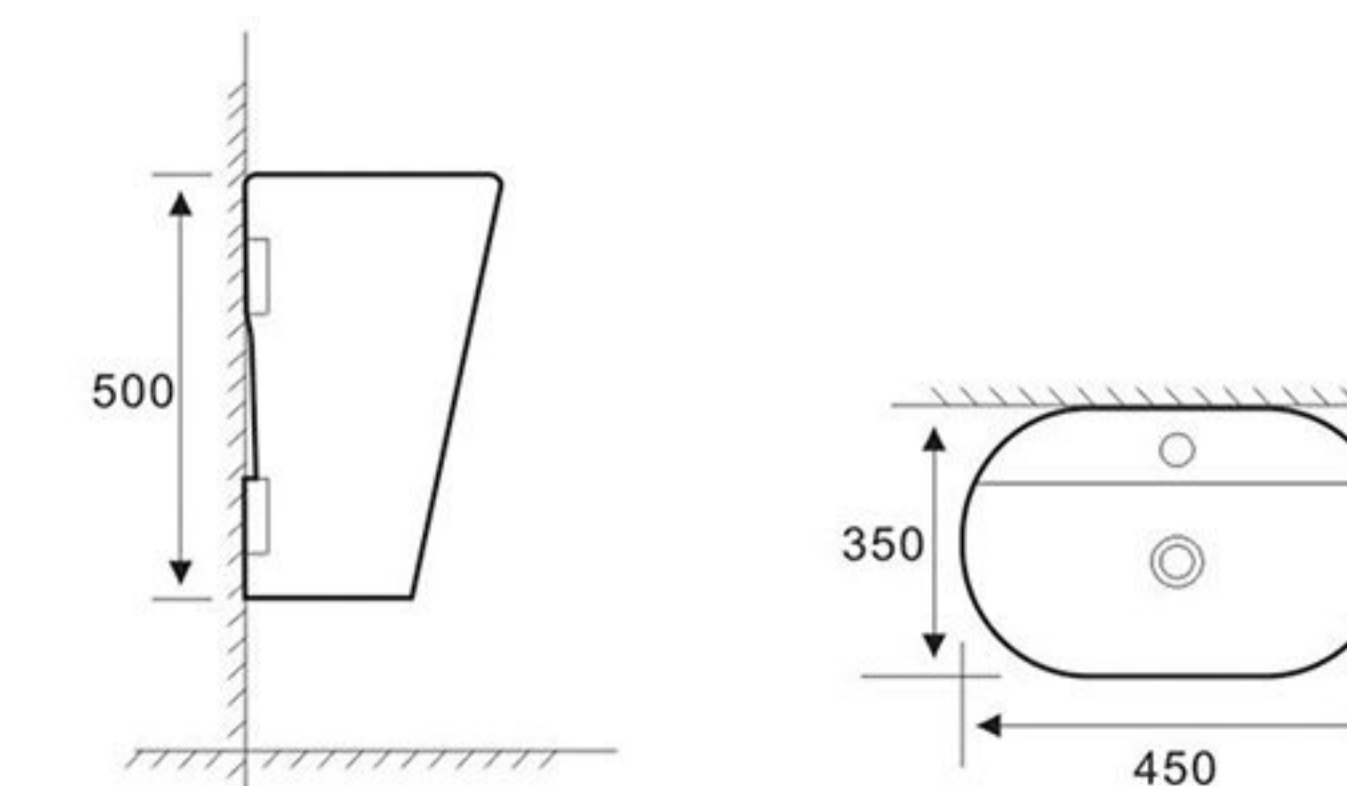

ELEGANT

T2123
WASHDOWN ONE-PIECE TOILET
Size: 680x370x800mm
S-trap : 250mm Roughing-in
P-trap : 180mm Roughing-in

T3203
WALL-HUNG TOILET
Size: 570x340x340mm
Washdown/P-trap
P-trap: 180mm Roughing-in

P123
WALL-HUNG BASIN
Size: 450x350x500mm
Installation: Wall mounting