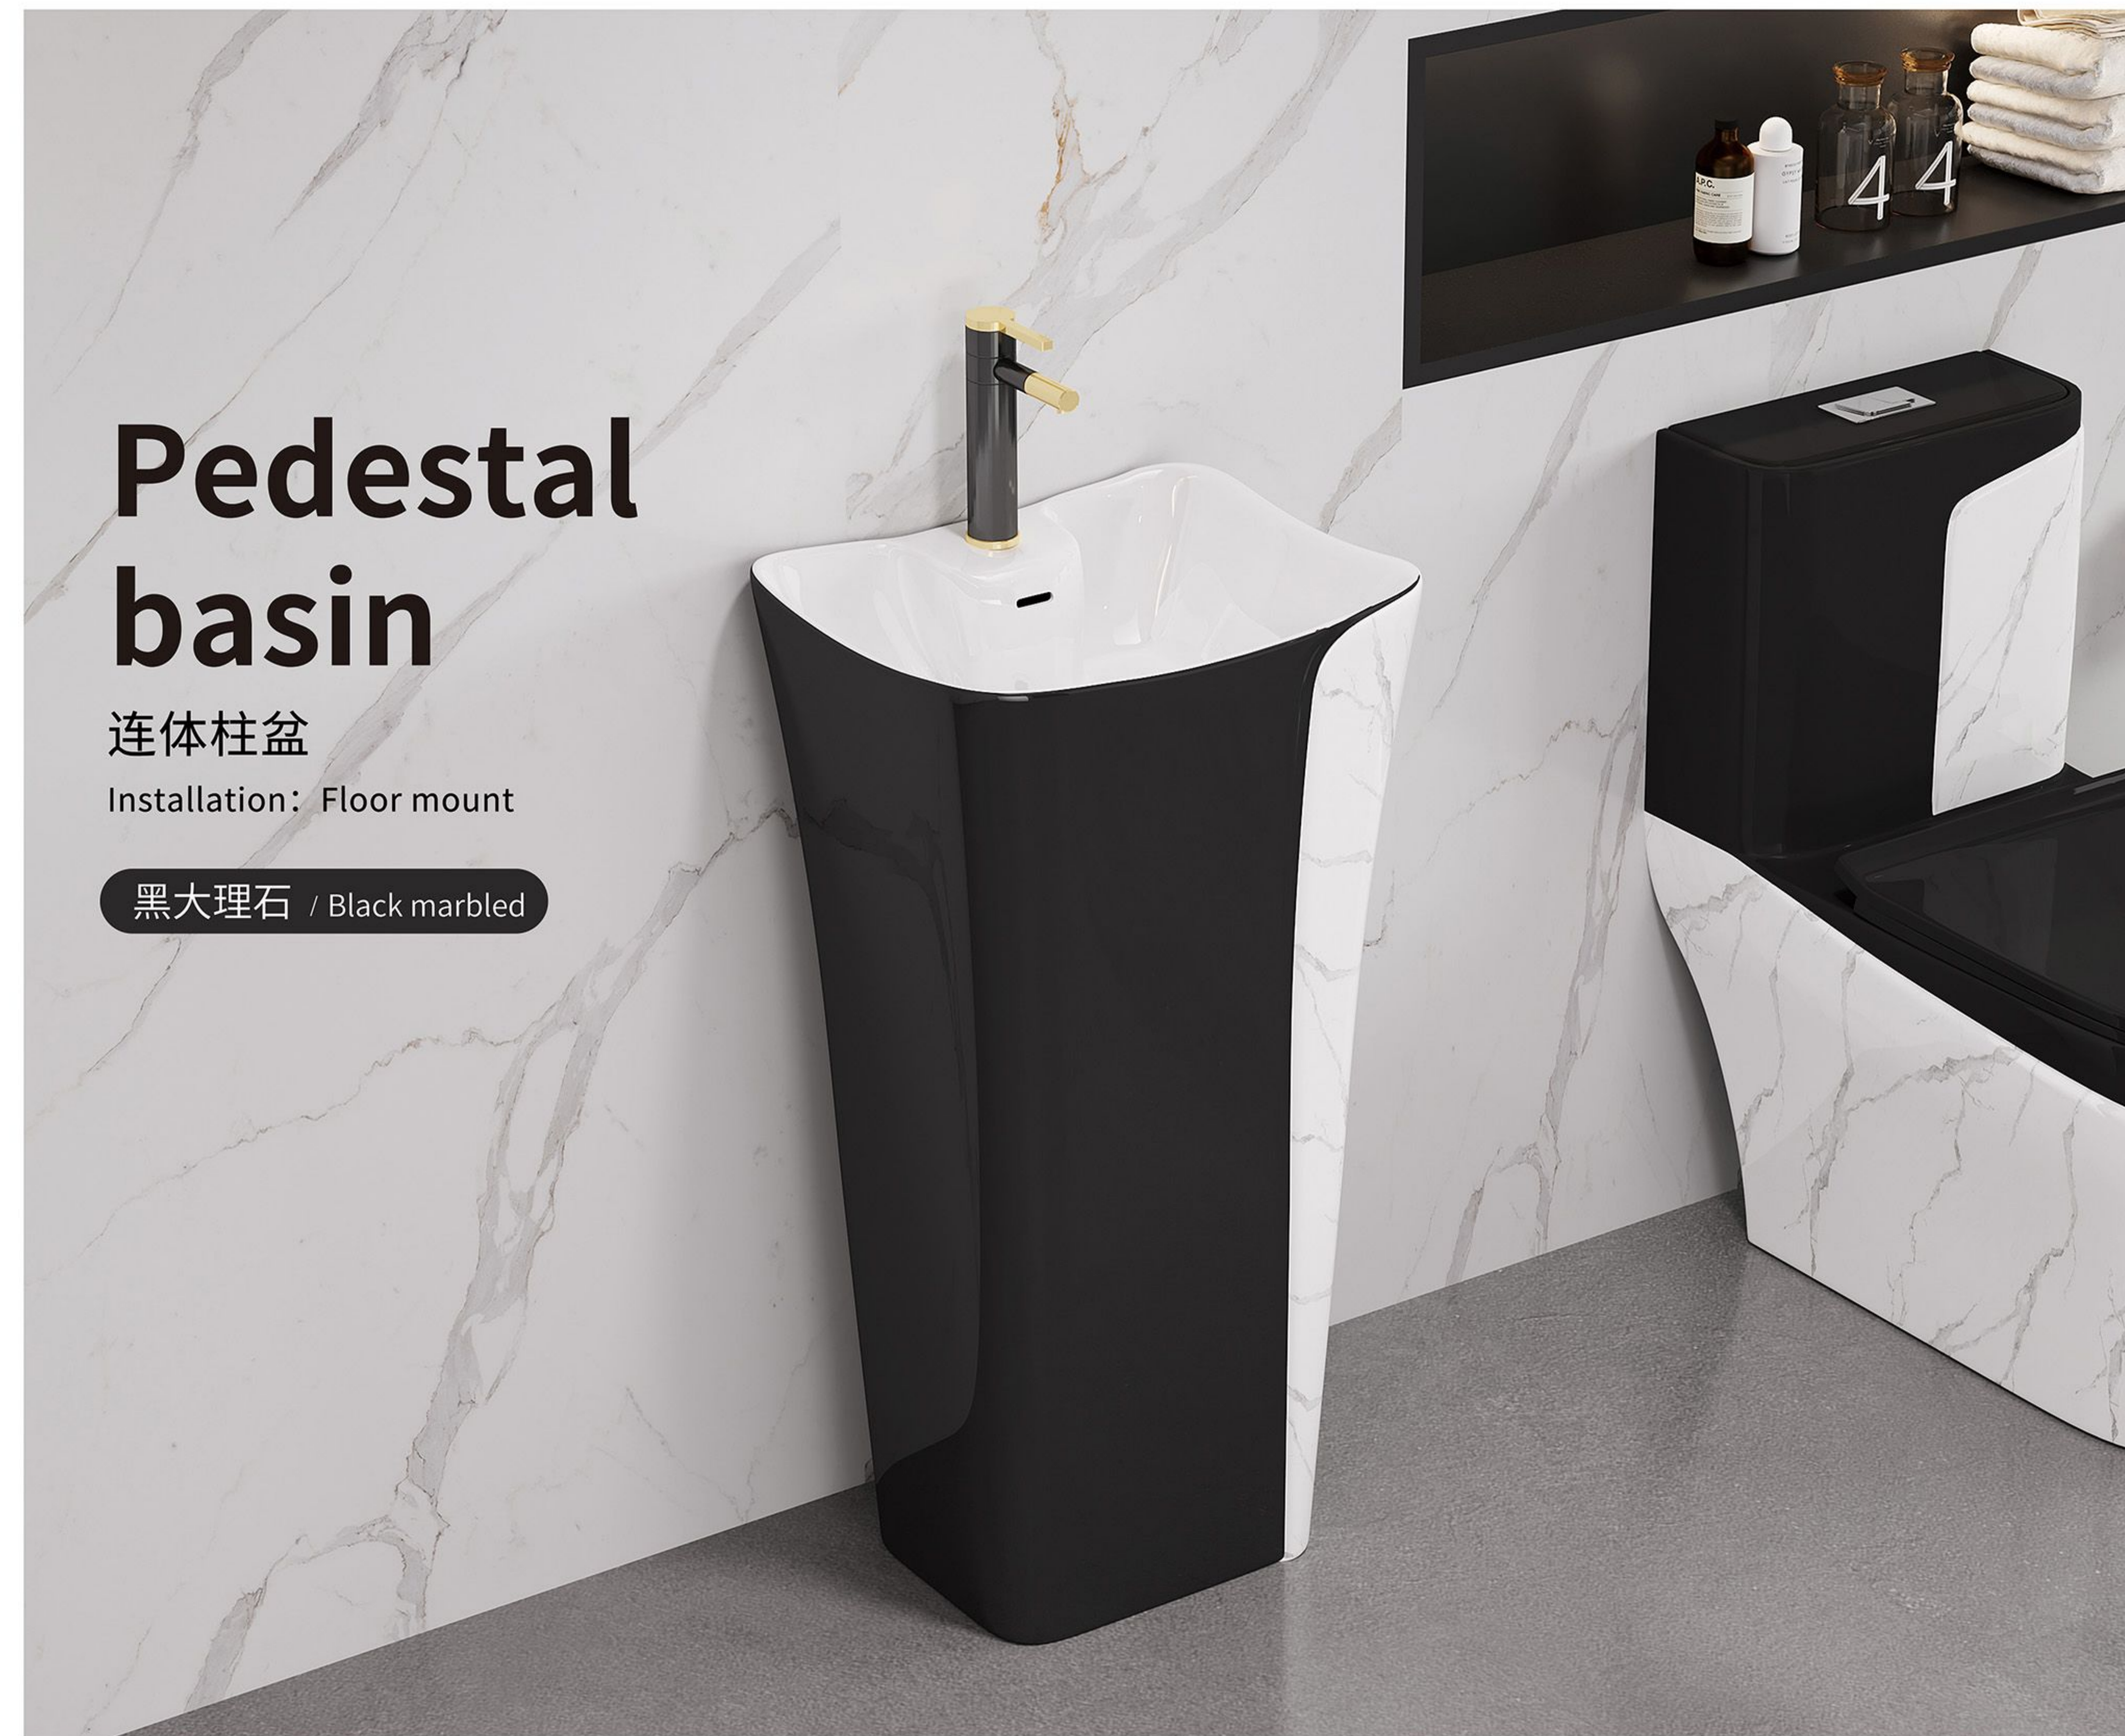

Pedestal basin

连体柱盆

Installation: Floor mount

黑大理石 / Black marbled

P3202 SIZE: 460x360x850mm