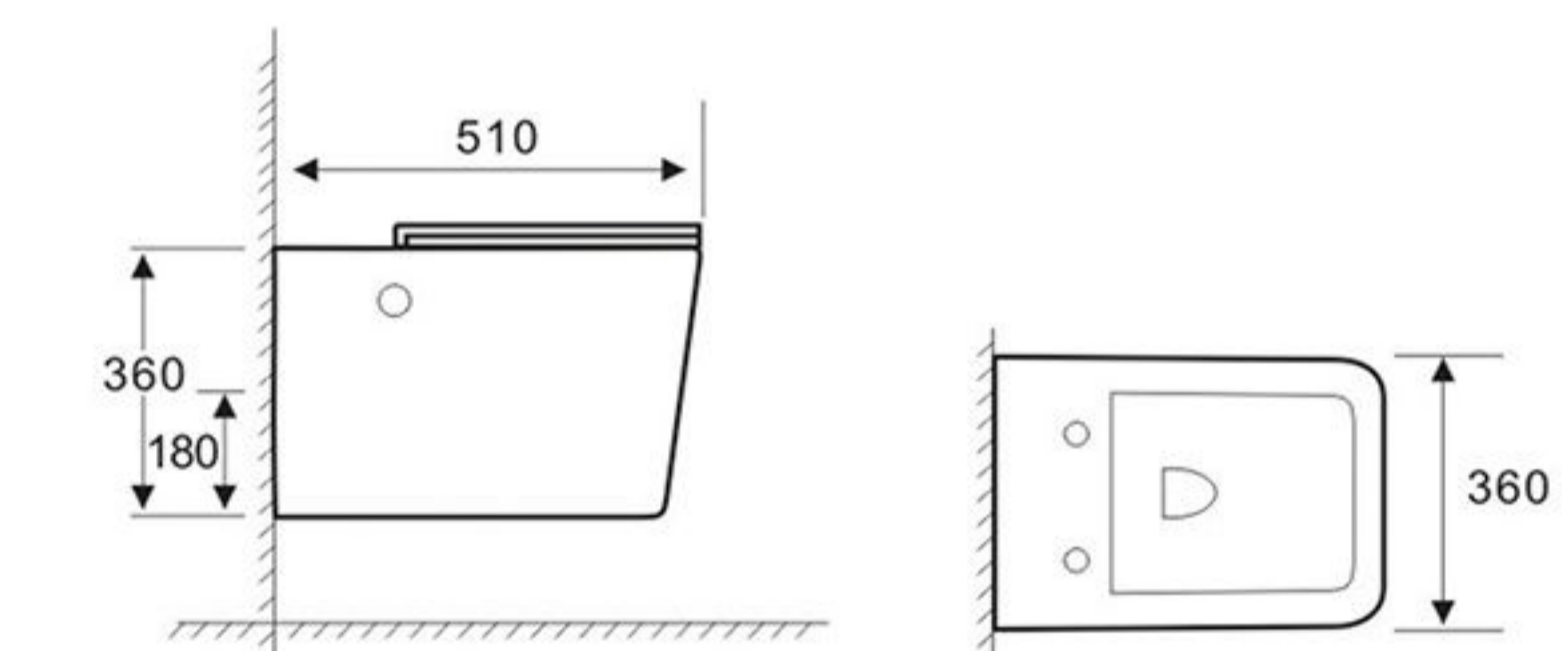

T3210UG
WALL-HUNG TOILET
Size: 510x360x360mm
Washdown/P-trap
P-trap:180mm Roughing-in