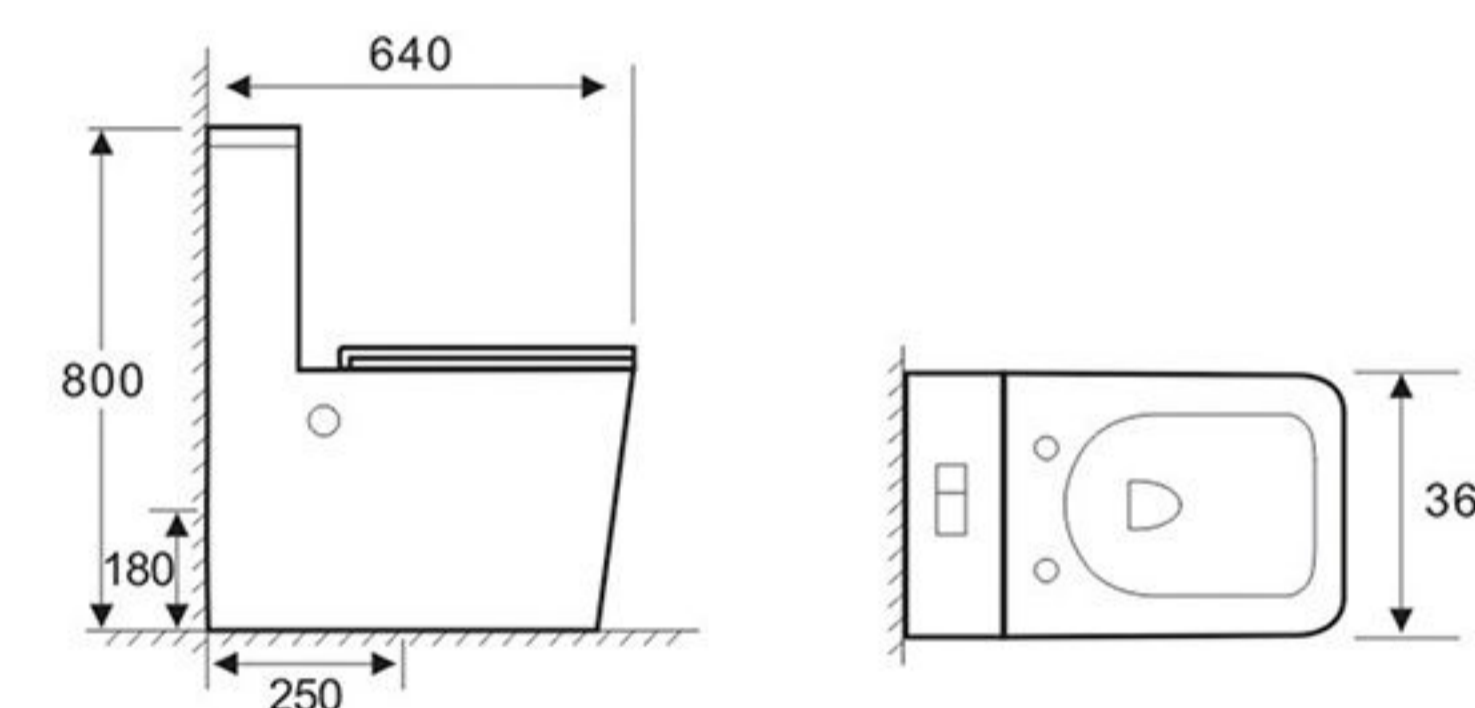

T2073GZ
WASHDOWN ONE-PIECE TOILET
Size: 640x360x800mm
S-trap : 250mm Roughing-in
P-trap : 180mm Roughing-in