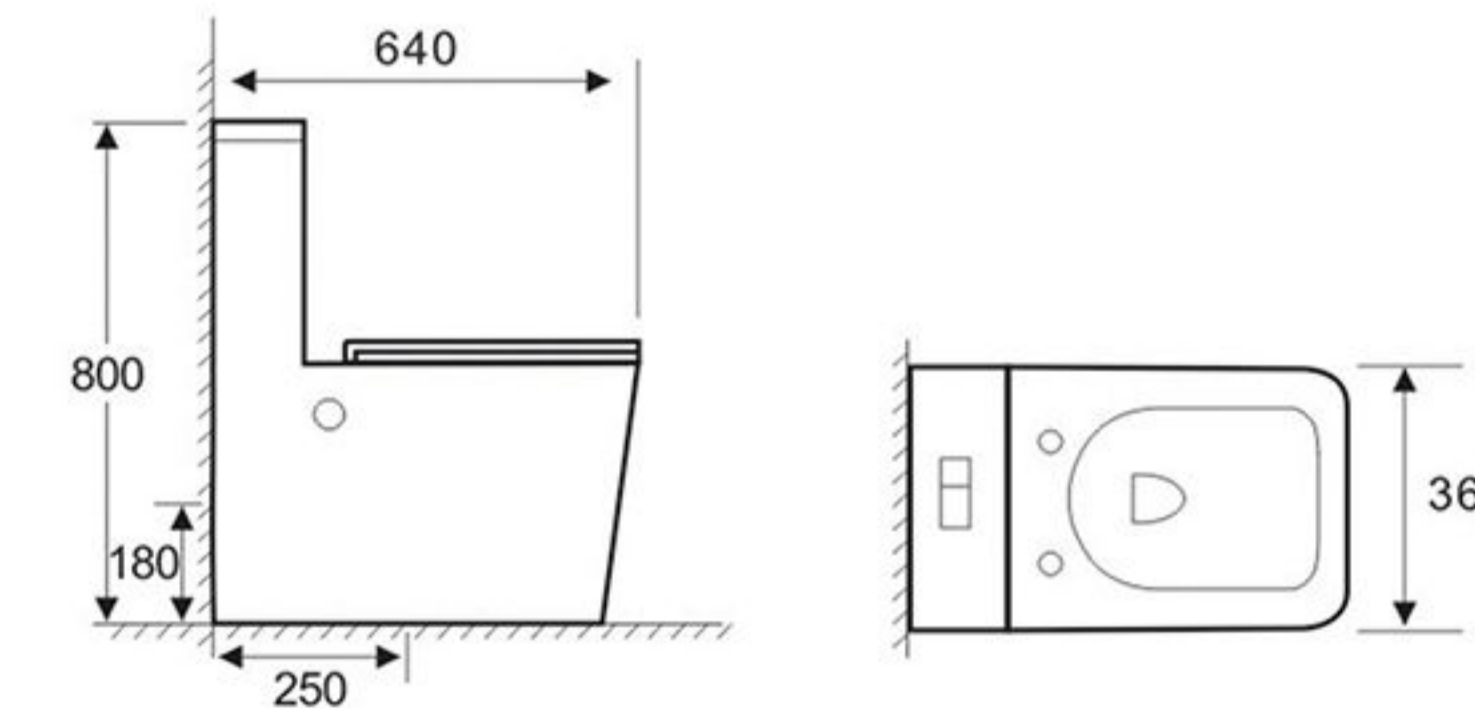

Carefully developed, break the tradition

let the toilet has a new experience

**CLASSIC
ETERNAL FASHION**

T2073UG
WASHDOWN ONE-PIECE TOILET
Size: 640x360x800mm
S-trap : 250mm Roughing-in
P-trap : 180mm Roughing-in