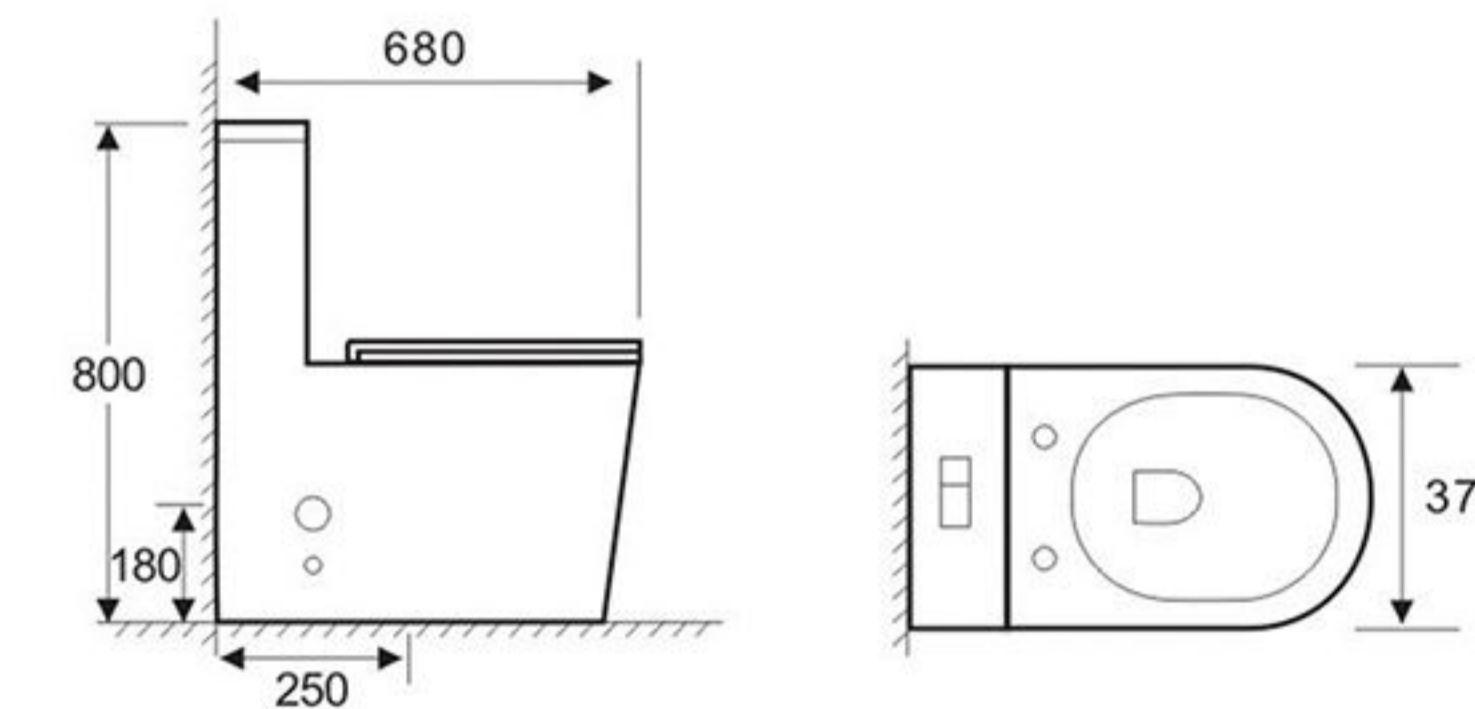

T2123
WASHDOWN ONE-PIECE TOILET
Size: 680x370x800mm
S-trap : 250mm Roughing-in
P-trap : 180mm Roughing-in