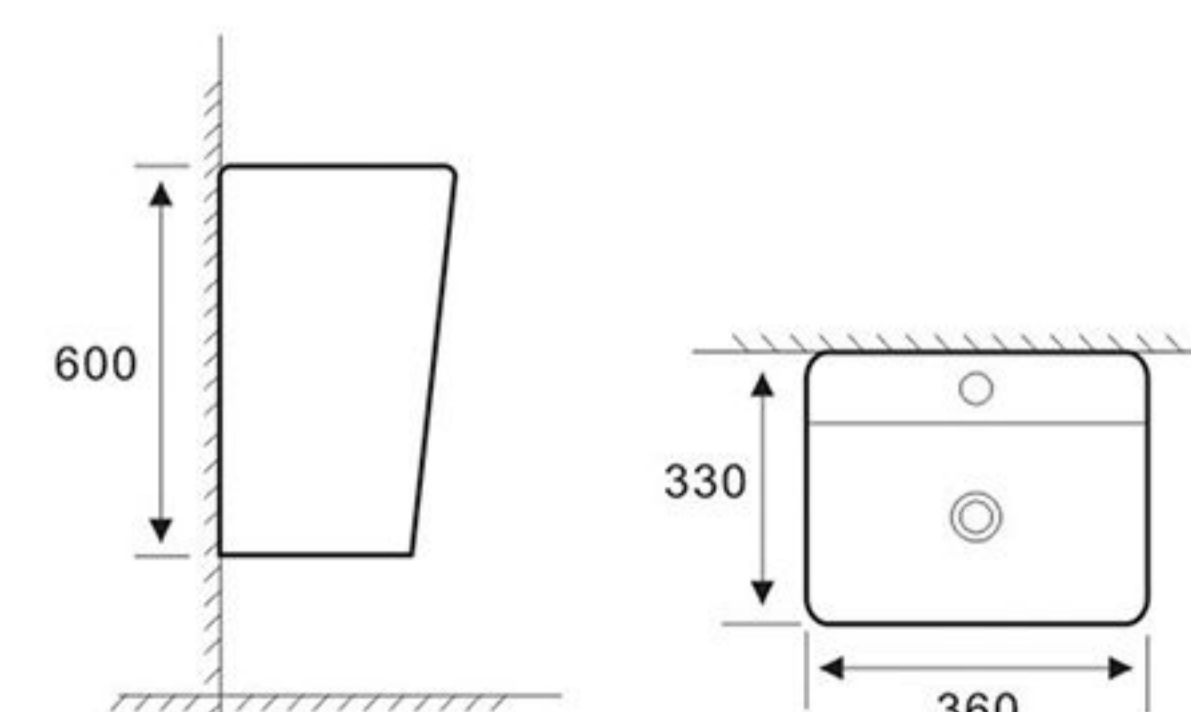

P111GZ
WALL-HUNG BASIN
Size: 360x330x600mm
Installation: Wall mounting