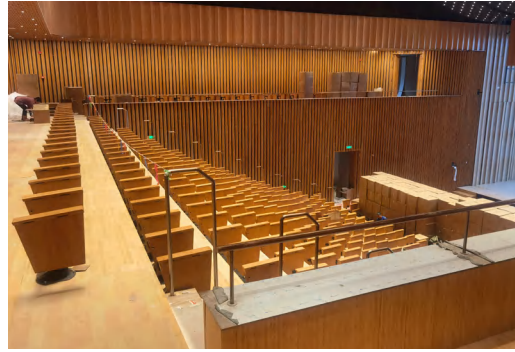

ENDLESS POSSIBILITIES