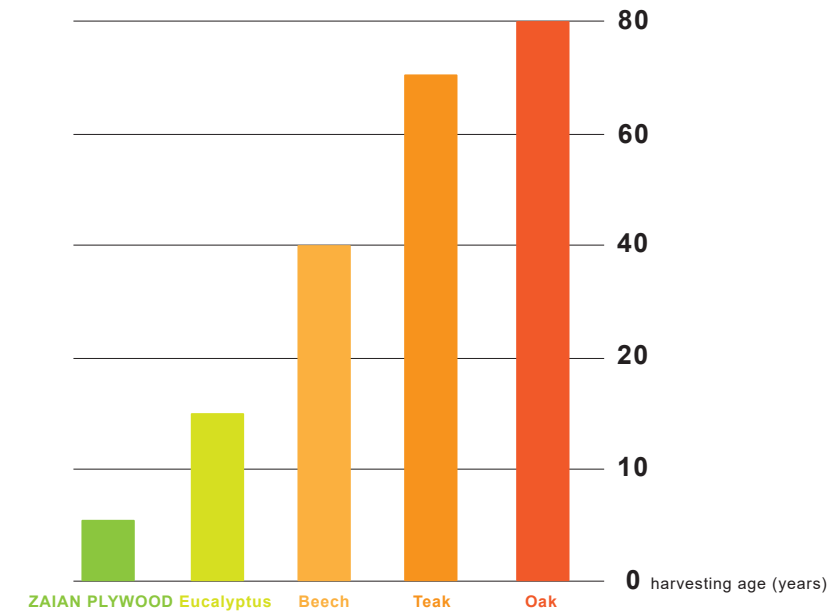

① The Benefits

FORMALDEHYDE
-FREE

NON
DEFORMATION

SUSTAINABILITY

STABLE
STRUCTURE

TERMITE
RESISTANT

Plain Pressed

Strips are placed horizontally and glued together to create a wide line pattern with the characteristic bamboo nodes clearly visible.

Side Pressed

Strips are placed vertically and glued together to create a narrow line pattern with the bamboo nodes visible in a subtle way.

Flexible

Strips are bonded to a flexible backing, creating a wide line pattern with the characteristic bamboo nodes clearly visible.

High Density

Strips are crushed, compressed and glued under high pressure, creating an elegant random grain pattern. The result is a product that is even harder than the best tropical hardwood species.

unsurpassed growing speed Bamboo: the fastest growing plant in the world

Because of the fast growth, ZAIAN bamboo is managed as an agricultural crop:

The annual harvest of the 5 year old stems – compared to 80 years for tropical hardwood! - provides a steady annual income to farmers and stimulates the bamboo plant to reproduce even faster.

Therefore, **by default no deforestation occurs with production of bamboo products, while large amounts of CO₂ are captured in the bamboo forests and products.**