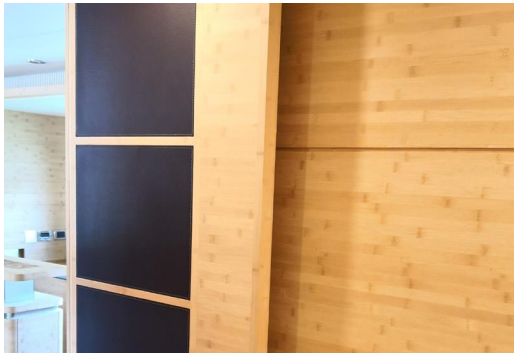

ENDLESS POSSIBILITIES