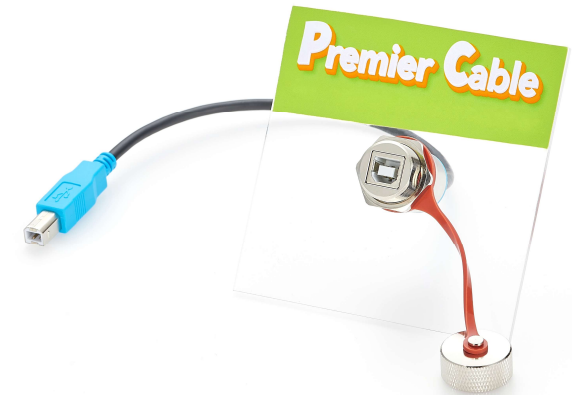

IP67 Waterproof | USB Type B Cable Right Angle

Type: IP67 Waterproof

Material: Nickel plated copper

Connector A: USB-B Male

Connector B: USB-B Male

IP67 Waterproof | USB Type B Extension Cable

Type: IP67 Waterproof

Material: Nickel plated copper

Connector A: USB-B Female

Connector B: USB-B Male

IP67 Waterproof | USB Type C Connector

Type: IP67 Waterproof

Material: Nickel plated copper

Connector A: USB-C Female

Connector B: USB-C Female