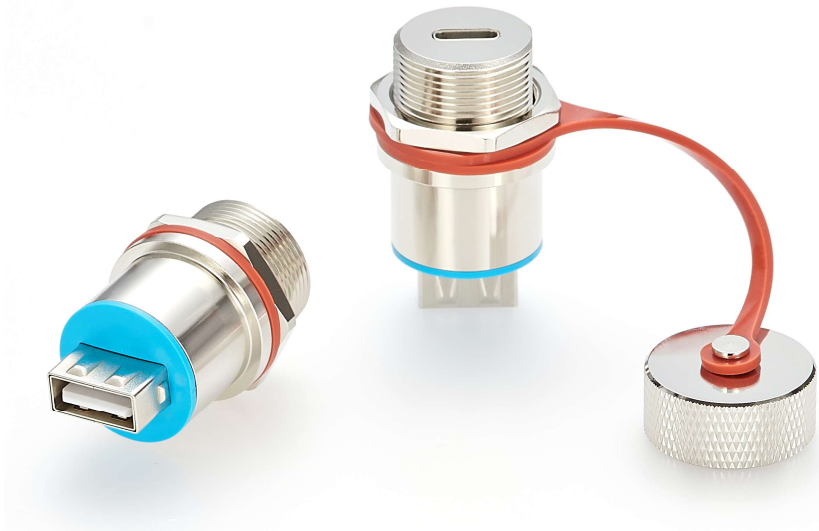

IP67 Waterproof | USB Type B Female to Type A Female

Type: IP67 Waterproof

Material: Nickel plated copper

Connector A: USB-B Female

Connector B: USB-A Female

IP67 Waterproof | USB Type C to A Connector

Type: IP67 Waterproof

Material: Nickel plated copper

Connector A: USB-C Female

Connector B: USB-A Female

IP67 Waterproof | HDMI Connector

Type: IP67 Waterproof

Material: Nickel plated copper

Connector A: HDMI Female

Connector B: HDMI Female

IP67 Waterproof | HDMI Cable

Type: IP67 Waterproof

Material: Nickel plated copper

Connector A: HDMI Male

Connector B: HDMI Male

IP67 Waterproof | HDMI Cable Right Angle

Type: IP67 Waterproof

Material: Nickel plated copper

Type: IP67 Waterproof

Material: Nickel plated copper

Connector A: Micro Female

Connector B: Micro Female

IP67 Waterproof | Micro USB Cable

Type: IP67 Waterproof

Material: Nickel plated copper

Connector A: Micro Male