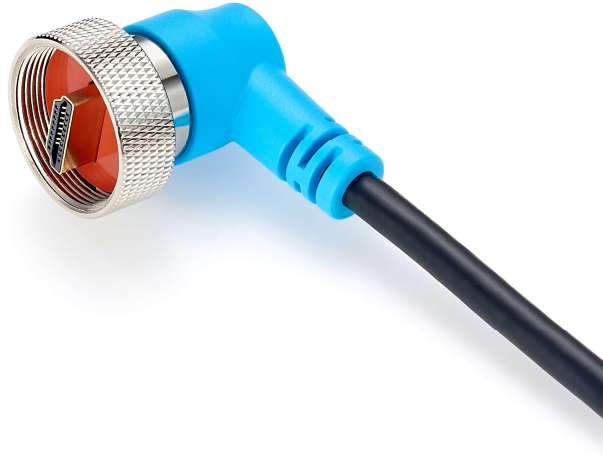

Material: Nickel plated copper

Connector A: USB-C Female

Connector B: USB-A Female

IP67 Waterproof | HDMI Connector

Type: IP67 Waterproof

Material: Nickel plated copper

Connector A: HDMI Female

Connector B: HDMI Female

IP67 Waterproof | HDMI Cable

Type: IP67 Waterproof

Material: Nickel plated copper

Connector A: HDMI Male

Connector B: HDMI Male

IP67 Waterproof | HDMI Cable Right Angle

Type: IP67 Waterproof

Material: Nickel plated copper

Connector A: HDMI Male

Connector B: HDMI Male

IP67 Waterproof | HDMI Extension Cable

Type: IP67 Waterproof

Material: Nickel plated copper

Connector A: HDMI Female

Connector B: HDMI Male

IP67 Waterproof | Micro USB Connector

Type: IP67 Waterproof

Material: Nickel plated copper

Connector A: Micro Female

Connector B: Micro Female

IP67 Waterproof | Micro USB Cable

Type: IP67 Waterproof

Material: Nickel plated copper

Connector A: Micro Male