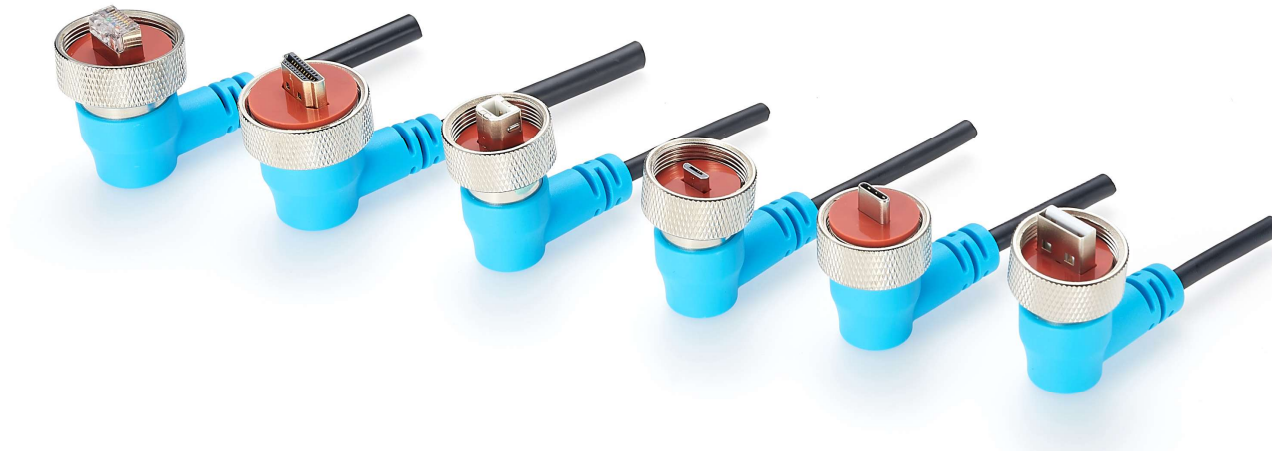

IP67 Waterproof | USB Type B Female to Type A Female

Type: IP67 Waterproof

Material: Nickel plated copper

Connector A: USB-B Female

Connector B: USB-A Female

IP67 Waterproof | USB Type C to A Connector

Type: IP67 Waterproof

Material: Nickel plated copper

Connector A: USB-C Female

Connector B: USB-A Female

IP67 Waterproof | HDMI Connector

Type: IP67 Waterproof

Material: Nickel plated copper

Connector A: HDMI Female

Connector B: HDMI Female

Type: IP67 Waterproof

Material: Nickel plated copper

Connector A: Micro Female

Connector B: Micro Female

IP67 Waterproof | Micro USB Cable

Type: IP67 Waterproof

Material: Nickel plated copper

Connector A: Micro Male

Connector B: USB-A Female

IP67 Waterproof | Micro USB Cable Right Angle

Type: IP67 Waterproof

Material: Nickel plated copper

Connector A: Micro Male

Connector B: USB-A Male

IP67 Waterproof | Micro USB Extension Cable