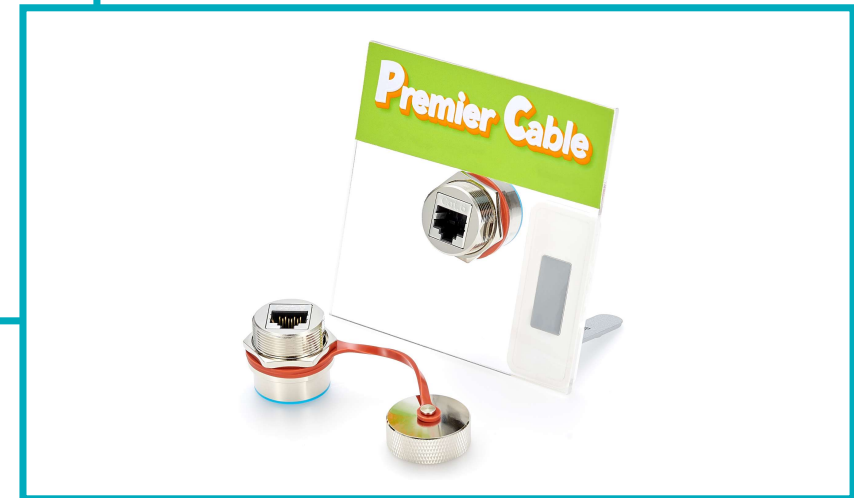

Type: IP67 Waterproof

Material: Nickel plated copper

Connector A: Micro Female

Connector B: Micro Male

IP67 Waterproof | RJ45 Panel Mount Connector

Type: IP67 Waterproof

Material: Nickel plated copper

Connector A: RJ45 Female

Connector B: RJ45 Female

IP67 Waterproof | RJ45 Extension Cable

Type: IP67 Waterproof

Material: Nickel plated copper

Connector A: RJ45 Male

Connector B: RJ45 Male

IP67 Waterproof | RJ45 Right-Angle Connector