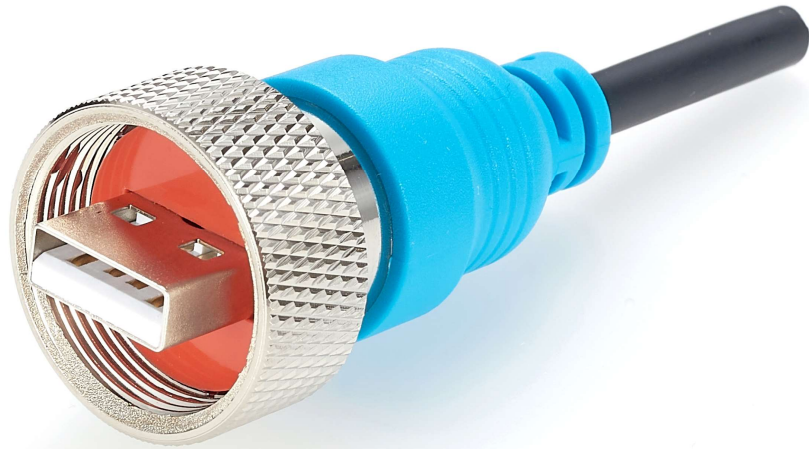

Type: IP67 Waterproof

Material: Nickel plated copper

Connector A: Micro Female

Connector B: Micro Male

IP67 Waterproof | RJ45 Panel Mount Connector

Type: IP67 Waterproof

Material: Nickel plated copper

Connector A: RJ45 Female

Type: IP67 Waterproof

Material: Nickel plated copper

Connector A: RJ45 Male

Connector B: RJ45 Male

IP67 Waterproof | RJ45 Panel Extension Cable

Type: IP67 Waterproof

Material: Nickel plated copper

Connector A: RJ45 Female

Connector B: RJ45 Male

IP67 Waterproof | USB Type A Connector

Type: IP67 Waterproof

Material: Nickel plated copper

Connector A: USB-A Female

Connector B: USB-A Male

IP67 Waterproof | USB Type A Cable

Type: IP67 Waterproof

Material: Nickel plated copper

Connector A: USB-A Male

Connector B: USB-A Male

IP67 Waterproof | USB Type A Right-Angle Cable

Type: IP67 Waterproof

Material: Nickel plated copper

Connector A: USB-A Male

Connector B: USB-A Male