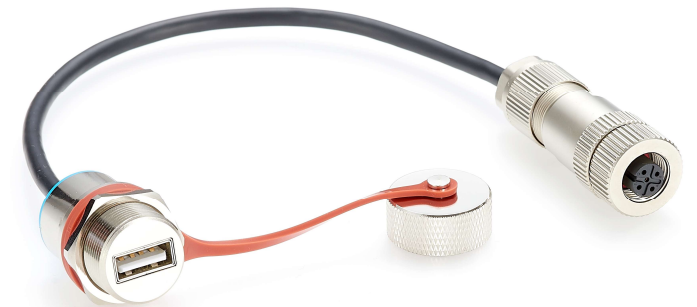

Material: Nickel plated copper

Connector A: USB-B Female

Connector B: USB-B Male

IP67 Waterproof | USB Type C Connector

Type: IP67 Waterproof

Material: Nickel plated copper

Connector A: USB-C Female

Connector B: USB-C Female

IP67 Waterproof | USB Type C Cable

Type: IP67 Waterproof

Material: Nickel plated copper

Connector A: USB-C Male

Connector B: USB-C Male

IP67 Waterproof | USB Type C Cable Right Angle

Type: IP67 Waterproof

Material: Nickel plated copper

Connector A: USB-C Male

Connector B: USB-C Male

IP67 Waterproof | USB Type C Extension Cable

Type: IP67 Waterproof

Material: Nickel plated copper

Connector A: USB-C Female

Connector B: USB-C Male

IP67 Waterproof | M12 to USB Adapter Cable

Type: IP67 Waterproof

Material: Nickel plated copper

Connector A: USB-A Female

Connector B: M12 Female

We also make panel mount cables without IP67 Design

Assemble on the plate, panel, enclosure, or cabinet