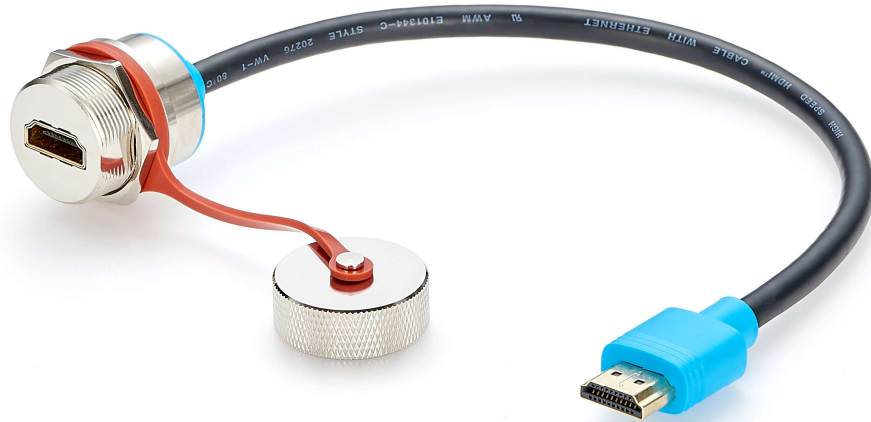

Material: Nickel plated copper

Connector A: USB-C Female

Connector B: USB-A Female

IP67 Waterproof | HDMI Connector

Type: IP67 Waterproof

Material: Nickel plated copper

Connector A: HDMI Female

Connector B: HDMI Female

IP67 Waterproof | HDMI Cable

Type: IP67 Waterproof

Material: Nickel plated copper

Connector A: HDMI Male

Connector B: HDMI Male

IP67 Waterproof | HDMI Cable Right Angle

Type: IP67 Waterproof

Material: Nickel plated copper

Connector A: HDMI Male

Connector B: HDMI Male

IP67 Waterproof | HDMI Extension Cable

Type: IP67 Waterproof

Material: Nickel plated copper

Connector A: HDMI Female

Connector B: HDMI Male

IP67 Waterproof | Micro USB Connector

Type: IP67 Waterproof

Material: Nickel plated copper

Connector A: Micro Female

Connector B: Micro Female

IP67 Waterproof | Micro USB Cable

Type: IP67 Waterproof

Material: Nickel plated copper

Connector A: Micro Male