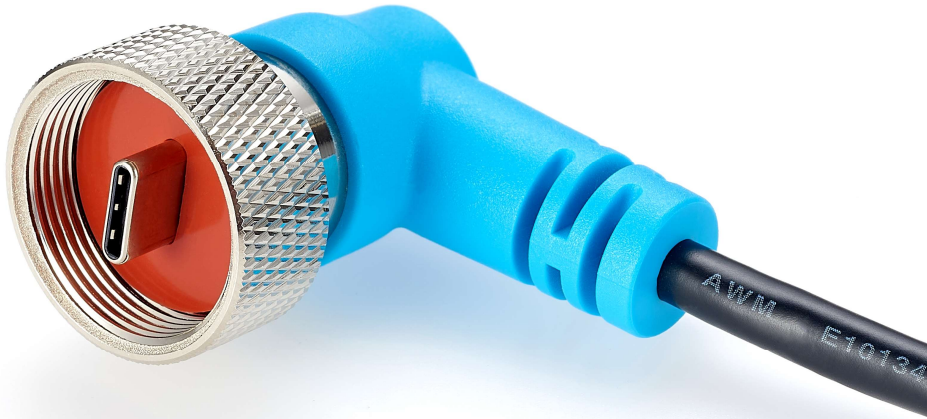

Material: Nickel plated copper

Connector A: USB-B Female

Connector B: USB-B Male

IP67 Waterproof | USB Type C Connector

Type: IP67 Waterproof

Material: Nickel plated copper

Connector A: USB-C Female

Connector B: USB-C Female

IP67 Waterproof | USB Type C Cable

Type: IP67 Waterproof

Material: Nickel plated copper

Connector A: USB-C Male

Connector B: USB-C Male

IP67 Waterproof | USB Type C Cable Right Angle

Type: IP67 Waterproof

Material: Nickel plated copper

Connector A: USB-C Male

Connector B: USB-C Male

IP67 Waterproof | USB Type C Extension Cable

Type: IP67 Waterproof

Material: Nickel plated copper

Connector A: USB-C Female

Connector B: USB-C Male

IP67 Waterproof | M12 to USB Adapter Cable