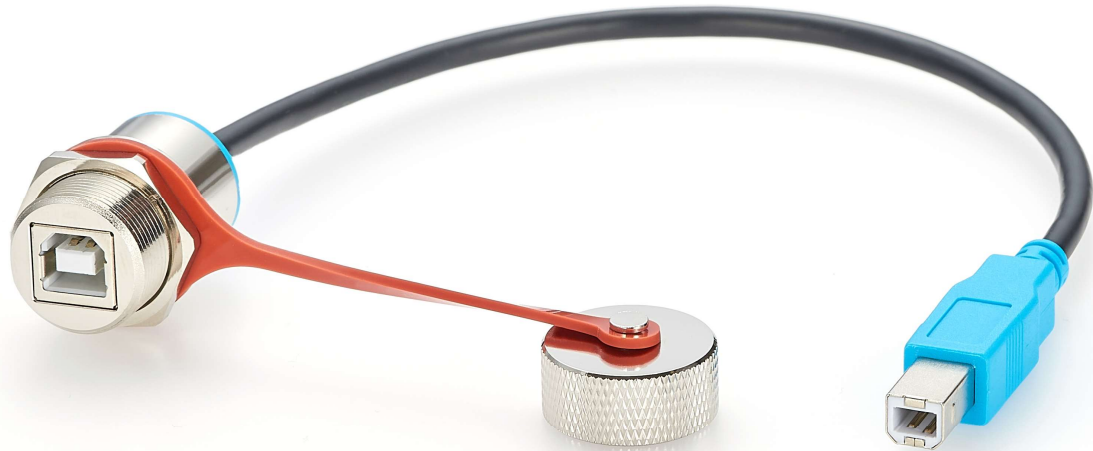

Material: Nickel plated copper

Connector A: USB-A Male

Connector B: USB-A Male

IP67 Waterproof | USB Type A Right-Angle Cable

Type: IP67 Waterproof

Material: Nickel plated copper

Connector A: USB-A Male

Connector B: USB-A Male

Material: Nickel plated copper

Connector A: USB-B Female

Connector B: USB-B Female

IP67 Waterproof | USB Type B Cable

Type: IP67 Waterproof

Material: Nickel plated copper

Connector A: USB-B Male

Connector B: USB-B Male

IP67 Waterproof | USB Type B Cable Right Angle

Type: IP67 Waterproof

Material: Nickel plated copper

Connector A: USB-B Male

Connector B: USB-B Male

IP67 Waterproof | USB Type B Extension Cable

Type: IP67 Waterproof

Material: Nickel plated copper

Connector A: USB-B Female

Connector B: USB-B Male

IP67 Waterproof | USB Type C Connector

Type: IP67 Waterproof

Material: Nickel plated copper

Connector A: USB-C Female

Connector B: USB-C Female