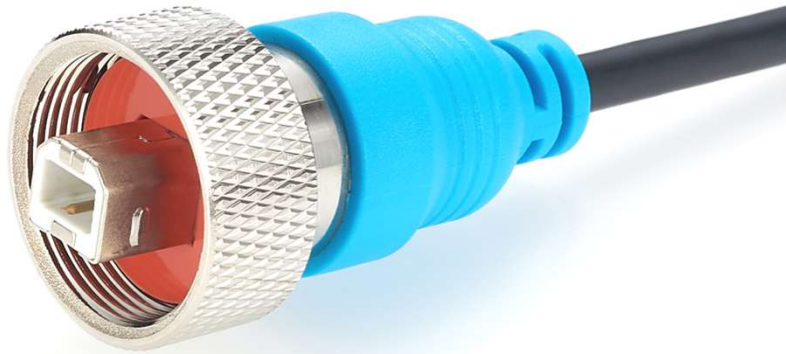

Type: IP67 Waterproof

Material: Nickel plated copper

Connector A: RJ45 Male

Connector B: RJ45 Male

IP67 Waterproof | RJ45 Panel Extension Cable

Type: IP67 Waterproof

Material: Nickel plated copper

Connector A: RJ45 Female

Material: Nickel plated copper

Connector A: USB-A Male

Connector B: USB-A Male

IP67 Waterproof | USB Type A Right-Angle Cable

Type: IP67 Waterproof

Material: Nickel plated copper

Connector A: USB-A Male

Connector B: USB-A Male

IP67 Waterproof | USB Type A Extension Cable

Type: IP67 Waterproof

Material: Nickel plated copper

Connector A: USB-A Female

Connector B: USB-A Male

IP67 Waterproof | USB Type B Connector

Type: IP67 Waterproof

Material: Nickel plated copper

Connector A: USB-B Female

Connector B: USB-B Female

IP67 Waterproof | USB Type B Cable

Type: IP67 Waterproof

Material: Nickel plated copper

Connector A: USB-B Male

Connector B: USB-B Male