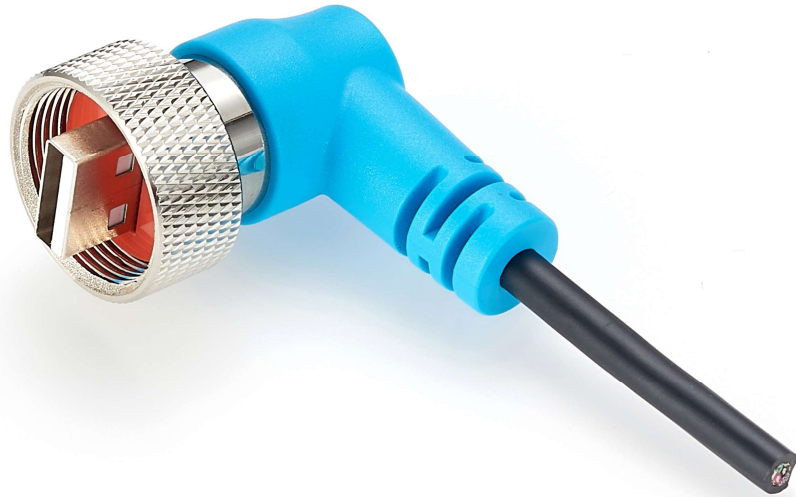

Type: IP67 Waterproof

Material: Nickel plated copper

Connector A: Micro Female

Connector B: Micro Male

IP67 Waterproof | RJ45 Panel Mount Connector

Type: IP67 Waterproof

Material: Nickel plated copper

Connector A: RJ45 Female

Type: IP67 Waterproof

Material: Nickel plated copper

Connector A: RJ45 Male

Connector B: RJ45 Male

IP67 Waterproof | RJ45 Panel Extension Cable

Type: IP67 Waterproof

Material: Nickel plated copper

Connector A: RJ45 Female

Connector B: RJ45 Male

IP67 Waterproof | USB Type A Connector

Type: IP67 Waterproof

Material: Nickel plated copper

Connector A: USB-A Female

Connector B: USB-A Male

IP67 Waterproof | USB Type A Cable

Type: IP67 Waterproof

Material: Nickel plated copper

Connector A: USB-A Male

Connector B: USB-A Male

IP67 Waterproof | USB Type A Right-Angle Cable

Type: IP67 Waterproof

Material: Nickel plated copper

Connector A: USB-A Male

Connector B: USB-A Male