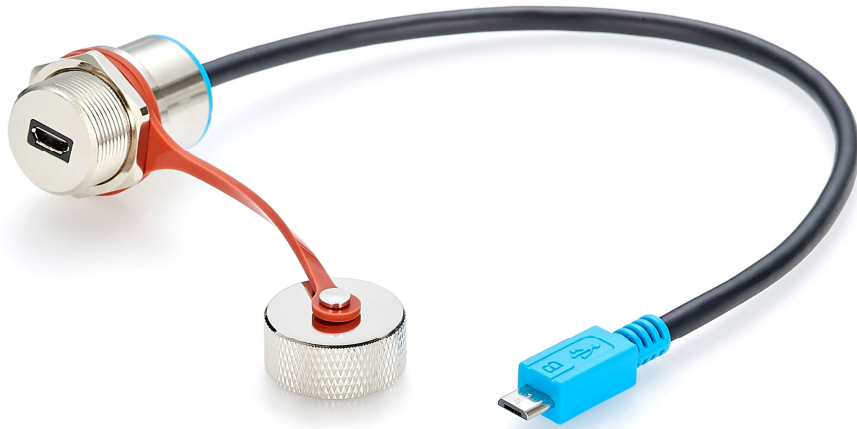

Type: IP67 Waterproof

Material: Nickel plated copper

Connector A: Micro Female

Connector B: Micro Female

IP67 Waterproof | Micro USB Cable

Type: IP67 Waterproof

Material: Nickel plated copper

Connector A: Micro Male

Connector B: USB-A Female

IP67 Waterproof | Micro USB Cable Right Angle

Type: IP67 Waterproof

Material: Nickel plated copper

Connector A: Micro Male

Connector B: USB-A Male

IP67 Waterproof | Micro USB Extension Cable

Type: IP67 Waterproof

Material: Nickel plated copper

Connector A: Micro Female

Connector B: Micro Male

IP67 Waterproof | RJ45 Panel Mount Connector

Type: IP67 Waterproof

Material: Nickel plated copper

Connector A: RJ45 Female

Connector B: RJ45 Female

IP67 Waterproof | RJ45 Extension Cable

Type: IP67 Waterproof

Material: Nickel plated copper

Connector A: RJ45 Male

Connector B: RJ45 Male

IP67 Waterproof | RJ45 Right-Angle Connector