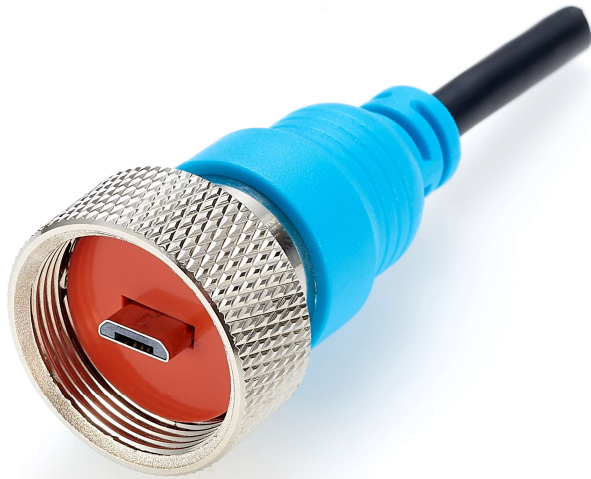

Connector A: HDMI Male

Connector B: HDMI Male

IP67 Waterproof | HDMI Extension Cable

Type: IP67 Waterproof

Material: Nickel plated copper

Connector A: HDMI Female

Connector B: HDMI Male

IP67 Waterproof | Micro USB Connector

Type: IP67 Waterproof

Material: Nickel plated copper

Connector A: Micro Female

Connector B: Micro Female

IP67 Waterproof | Micro USB Cable

Type: IP67 Waterproof

Material: Nickel plated copper

Connector A: Micro Male

Connector B: USB-A Female

IP67 Waterproof | Micro USB Cable Right Angle

Type: IP67 Waterproof

Material: Nickel plated copper

Connector A: Micro Male

Connector B: USB-A Male

IP67 Waterproof | Micro USB Extension Cable

Type: IP67 Waterproof

Material: Nickel plated copper

Connector A: Micro Female

Connector B: Micro Male

IP67 Waterproof | RJ45 Panel Mount Connector

Type: IP67 Waterproof

Material: Nickel plated copper

Connector A: RJ45 Female