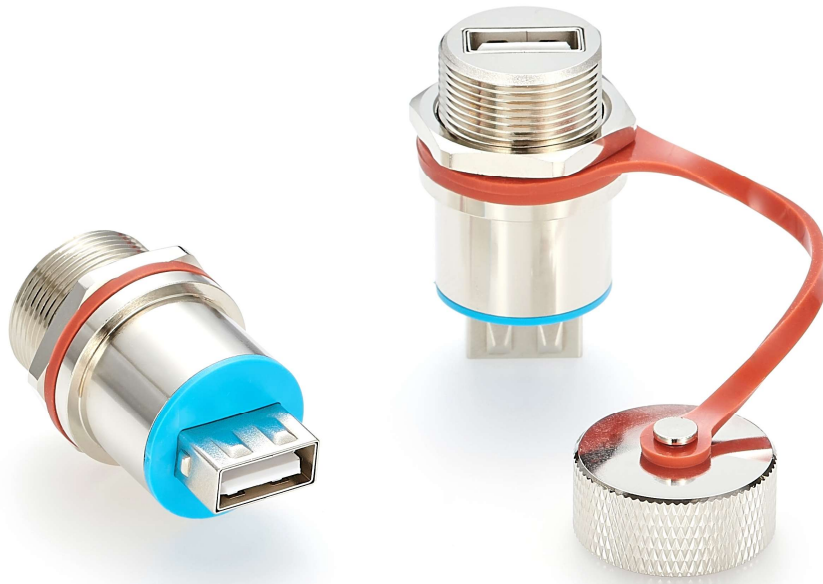

Connector B: RJ45 Female

IP67 Waterproof | RJ45 Extension Cable

Type: IP67 Waterproof

Material: Nickel plated copper

Connector A: RJ45 Male

Connector B: RJ45 Male

IP67 Waterproof | RJ45 Right-Angle Connector

Type: IP67 Waterproof

Material: Nickel plated copper

Connector A: RJ45 Male

Connector B: RJ45 Male

IP67 Waterproof | RJ45 Panel Extension Cable

Type: IP67 Waterproof

Material: Nickel plated copper

Connector A: RJ45 Female

Connector B: RJ45 Male

IP67 Waterproof | USB Type A Connector

Type: IP67 Waterproof

Material: Nickel plated copper

Connector A: USB-A Female

Connector B: USB-A Male

IP67 Waterproof | USB Type A Cable

Type: IP67 Waterproof

Material: Nickel plated copper

Connector A: USB-A Male

Connector B: USB-A Male

IP67 Waterproof | USB Type A Right-Angle Cable

Type: IP67 Waterproof

Material: Nickel plated copper

Connector A: USB-A Male

Connector B: USB-A Male