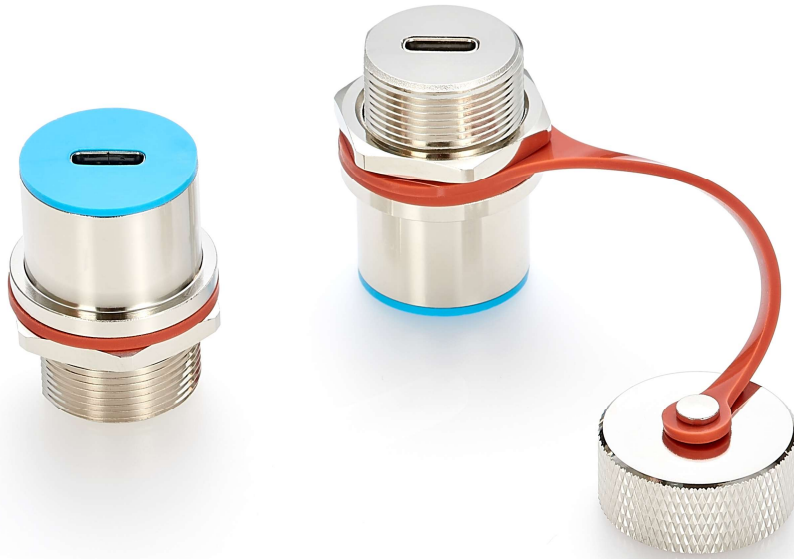

Material: Nickel plated copper

Connector A: USB-B Female

Connector B: USB-B Female

IP67 Waterproof | USB Type B Cable

Type: IP67 Waterproof

Material: Nickel plated copper

Connector A: USB-B Male

Connector B: USB-B Male

IP67 Waterproof | USB Type B Cable Right Angle

Type: IP67 Waterproof

Material: Nickel plated copper

Connector A: USB-B Male

Connector B: USB-B Male

IP67 Waterproof | USB Type B Extension Cable

Type: IP67 Waterproof

Material: Nickel plated copper

Connector A: USB-B Female

Connector B: USB-B Male

IP67 Waterproof | USB Type C Connector

Type: IP67 Waterproof

Material: Nickel plated copper

Connector A: USB-C Female

Connector B: USB-C Female