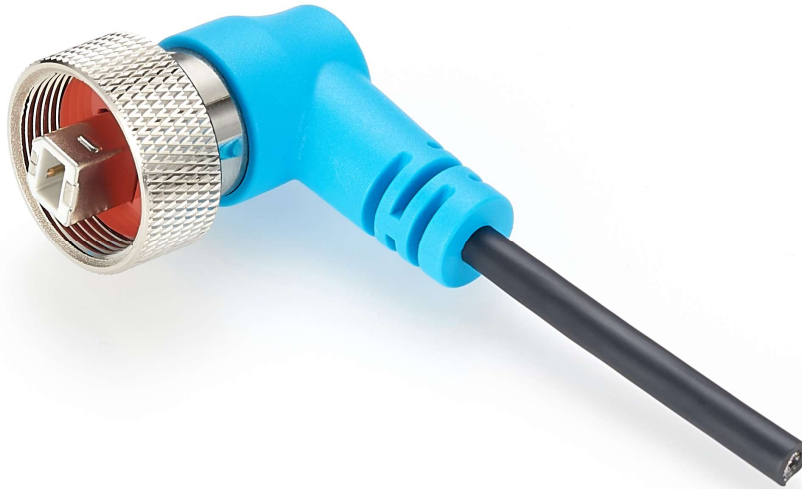

Material: Nickel plated copper

Connector A: USB-A Male

Connector B: USB-A Male

IP67 Waterproof | USB Type A Right-Angle Cable

Type: IP67 Waterproof

Material: Nickel plated copper

Connector A: USB-A Male

Connector B: USB-A Male

IP67 Waterproof | USB Type A Extension Cable

Type: IP67 Waterproof

Material: Nickel plated copper

Connector A: USB-A Female

Connector B: USB-A Male

IP67 Waterproof | USB Type B Connector

Type: IP67 Waterproof

Material: Nickel plated copper

Connector A: USB-B Female

Connector B: USB-B Female

IP67 Waterproof | USB Type B Cable

Type: IP67 Waterproof

Material: Nickel plated copper

Connector A: USB-B Male

Connector B: USB-B Male

IP67 Waterproof | USB Type B Cable Right Angle

Type: IP67 Waterproof

Material: Nickel plated copper

Connector A: USB-B Male

Connector B: USB-B Male

IP67 Waterproof | USB Type B Extension Cable

Type: IP67 Waterproof