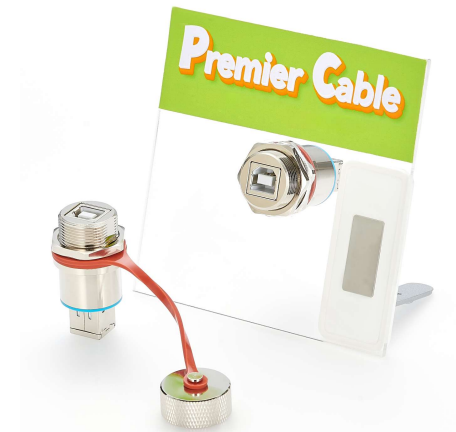

Type: IP67 Waterproof

Material: Nickel plated copper

Connector A: USB-B Female

Connector B: USB-B Female