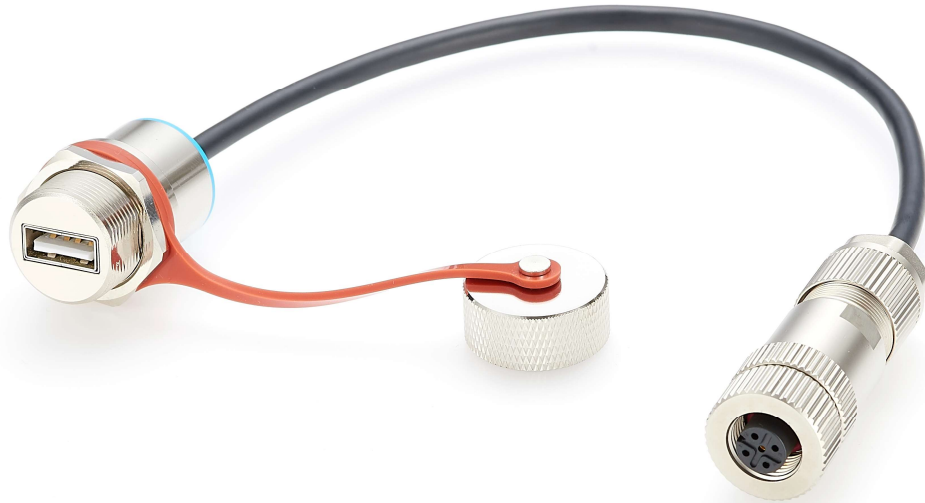

Material: Nickel plated copper

Connector A: USB-B Female

Connector B: USB-B Male

IP67 Waterproof | USB Type C Connector

Type: IP67 Waterproof

Material: Nickel plated copper

Connector A: USB-C Female

Connector B: USB-C Female

IP67 Waterproof | USB Type C Cable

Type: IP67 Waterproof

Material: Nickel plated copper

Connector A: USB-C Male

Connector B: USB-C Male

IP67 Waterproof | USB Type C Cable Right Angle

Type: IP67 Waterproof

Material: Nickel plated copper

Connector A: USB-C Male

Connector B: USB-C Male

IP67 Waterproof | USB Type C Extension Cable

Type: IP67 Waterproof

Material: Nickel plated copper

Connector A: USB-C Female

Connector B: USB-C Male

IP67 Waterproof | M12 to USB Adapter Cable

Type: IP67 Waterproof

Material: Nickel plated copper

Connector A: USB-A Female

Connector B: M12 Female

We also make panel mount cables without IP67 Design

Assemble on the plate, panel, enclosure, or cabinet