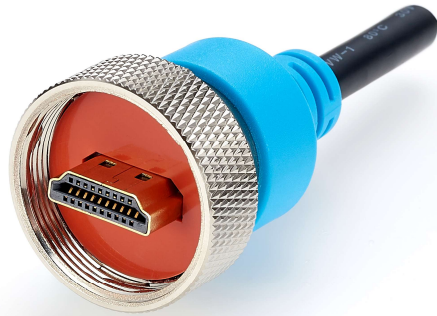

IP67 Waterproof | USB Type B Female to Type A Female

Type: IP67 Waterproof

Material: Nickel plated copper

Connector A: USB-B Female

Connector B: USB-A Female

IP67 Waterproof | USB Type C to A Connector

Type: IP67 Waterproof

Material: Nickel plated copper

Connector A: USB-C Female

Connector B: USB-A Female

IP67 Waterproof | HDMI Connector

Type: IP67 Waterproof

Material: Nickel plated copper

Connector A: HDMI Female

Connector B: HDMI Female

IP67 Waterproof | HDMI Cable

Type: IP67 Waterproof

Material: Nickel plated copper

Connector A: HDMI Male

Connector B: HDMI Male

IP67 Waterproof | HDMI Cable Right Angle

Type: IP67 Waterproof

Material: Nickel plated copper

Connector A: HDMI Male

Connector B: HDMI Male

IP67 Waterproof | HDMI Extension Cable

Type: IP67 Waterproof

Material: Nickel plated copper

Connector A: HDMI Female

Connector B: HDMI Male

IP67 Waterproof | Micro USB Connector