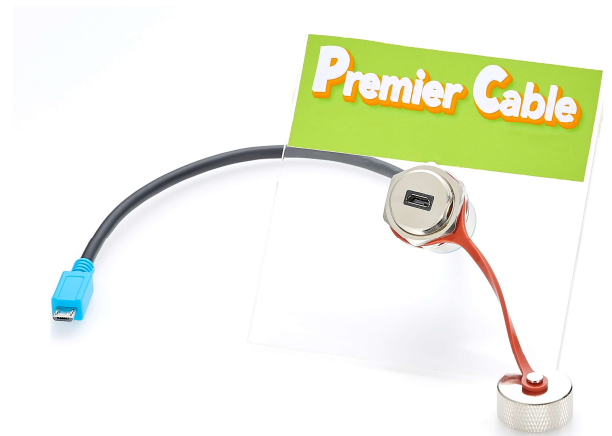

Connector B: USB-A Female

IP67 Waterproof | Micro USB Cable Right Angle

Type: IP67 Waterproof

Material: Nickel plated copper

Connector A: Micro Male

Connector B: USB-A Male

IP67 Waterproof | Micro USB Extension Cable

Type: IP67 Waterproof

Material: Nickel plated copper

Connector A: Micro Female

Connector B: Micro Male

IP67 Waterproof | RJ45 Panel Mount Connector

Type: IP67 Waterproof

Material: Nickel plated copper

Connector A: RJ45 Female