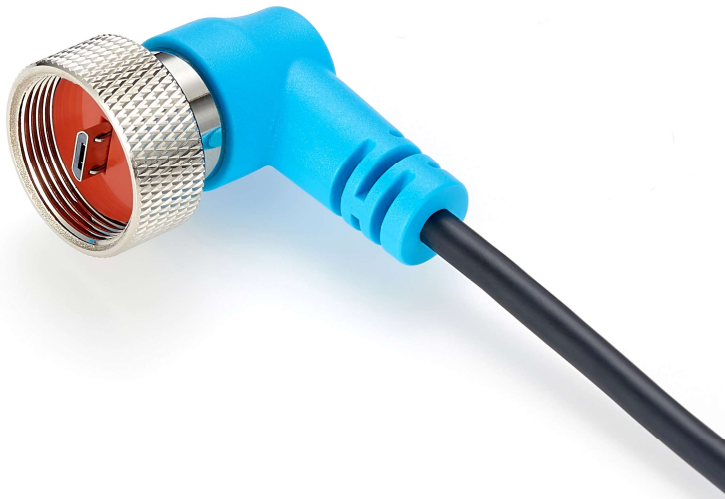

Connector A: HDMI Male

Connector B: HDMI Male

IP67 Waterproof | HDMI Extension Cable

Type: IP67 Waterproof

Material: Nickel plated copper

Connector A: HDMI Female

Connector B: HDMI Male

IP67 Waterproof | Micro USB Connector

Type: IP67 Waterproof

Material: Nickel plated copper

Connector A: Micro Female

Connector B: Micro Female

IP67 Waterproof | Micro USB Cable

Type: IP67 Waterproof

Material: Nickel plated copper

Connector A: Micro Male

Connector B: USB-A Female

IP67 Waterproof | Micro USB Cable Right Angle

Type: IP67 Waterproof

Material: Nickel plated copper

Connector A: Micro Male

Connector B: USB-A Male

IP67 Waterproof | Micro USB Extension Cable

Type: IP67 Waterproof

Material: Nickel plated copper

Connector A: Micro Female

Connector B: Micro Male

IP67 Waterproof | RJ45 Panel Mount Connector

Type: IP67 Waterproof

Material: Nickel plated copper

Connector A: RJ45 Female