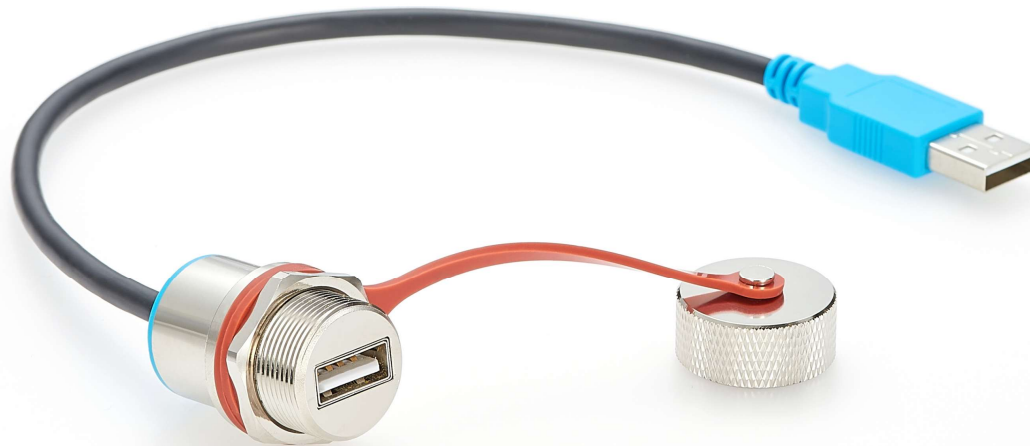

Type: IP67 Waterproof

Material: Nickel plated copper

Connector A: RJ45 Male

Connector B: RJ45 Male

IP67 Waterproof | RJ45 Panel Extension Cable

Type: IP67 Waterproof

Material: Nickel plated copper

Connector A: RJ45 Female

Connector B: RJ45 Male

IP67 Waterproof | USB Type A Connector

Type: IP67 Waterproof

Material: Nickel plated copper

Connector A: USB-A Female

Connector B: USB-A Male

IP67 Waterproof | USB Type A Cable

Type: IP67 Waterproof

Material: Nickel plated copper

Connector A: USB-A Male

Connector B: USB-A Male

IP67 Waterproof | USB Type A Right-Angle Cable

Type: IP67 Waterproof

Material: Nickel plated copper

Connector A: USB-A Male

Connector B: USB-A Male

IP67 Waterproof | USB Type A Extension Cable

Type: IP67 Waterproof

Material: Nickel plated copper

Connector A: USB-A Female

Connector B: USB-A Male

IP67 Waterproof | USB Type B Connector

Type: IP67 Waterproof