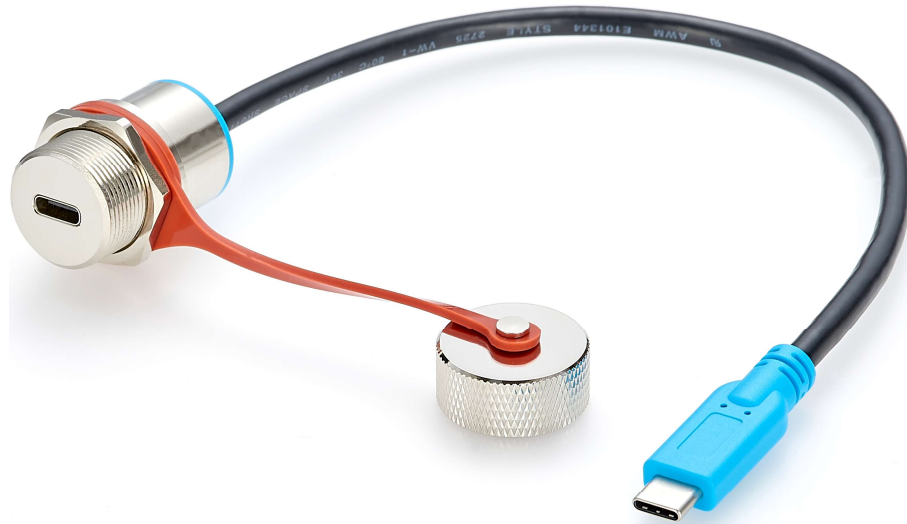

Material: Nickel plated copper

Connector A: USB-B Female

Connector B: USB-B Male

IP67 Waterproof | USB Type C Connector

Type: IP67 Waterproof

Material: Nickel plated copper

Connector A: USB-C Female

Connector B: USB-C Female

IP67 Waterproof | USB Type C Cable

Type: IP67 Waterproof

Material: Nickel plated copper

Connector A: USB-C Male

Connector B: USB-C Male

IP67 Waterproof | USB Type C Cable Right Angle

Type: IP67 Waterproof

Material: Nickel plated copper

Connector A: USB-C Male

Connector B: USB-C Male

IP67 Waterproof | USB Type C Extension Cable

Type: IP67 Waterproof

Material: Nickel plated copper

Connector A: USB-C Female

Connector B: USB-C Male

IP67 Waterproof | M12 to USB Adapter Cable

Type: IP67 Waterproof

Material: Nickel plated copper

Connector A: USB-A Female

Connector B: M12 Female

We also make panel mount cables without IP67 Design

Assemble on the plate, panel, enclosure, or cabinet