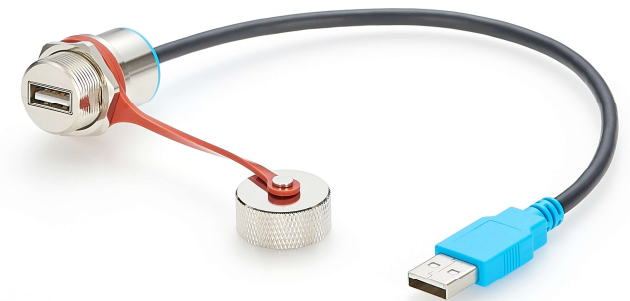

Type: IP67 Waterproof

Material: Nickel plated copper

Connector A: RJ45 Male

Connector B: RJ45 Male

IP67 Waterproof | RJ45 Panel Extension Cable

Type: IP67 Waterproof

Material: Nickel plated copper

Connector A: RJ45 Female

Material: Nickel plated copper

Connector A: USB-A Male

Connector B: USB-A Male

IP67 Waterproof | USB Type A Right-Angle Cable

Type: IP67 Waterproof

Material: Nickel plated copper

Connector A: USB-A Male

Connector B: USB-A Male

IP67 Waterproof | USB Type A Extension Cable

Type: IP67 Waterproof

Material: Nickel plated copper

Connector A: USB-A Female

Connector B: USB-A Male

IP67 Waterproof | USB Type B Connector

Type: IP67 Waterproof

Material: Nickel plated copper

Connector A: USB-B Female

Connector B: USB-B Female

IP67 Waterproof | USB Type B Cable

Type: IP67 Waterproof

Material: Nickel plated copper

Connector A: USB-B Male

Connector B: USB-B Male