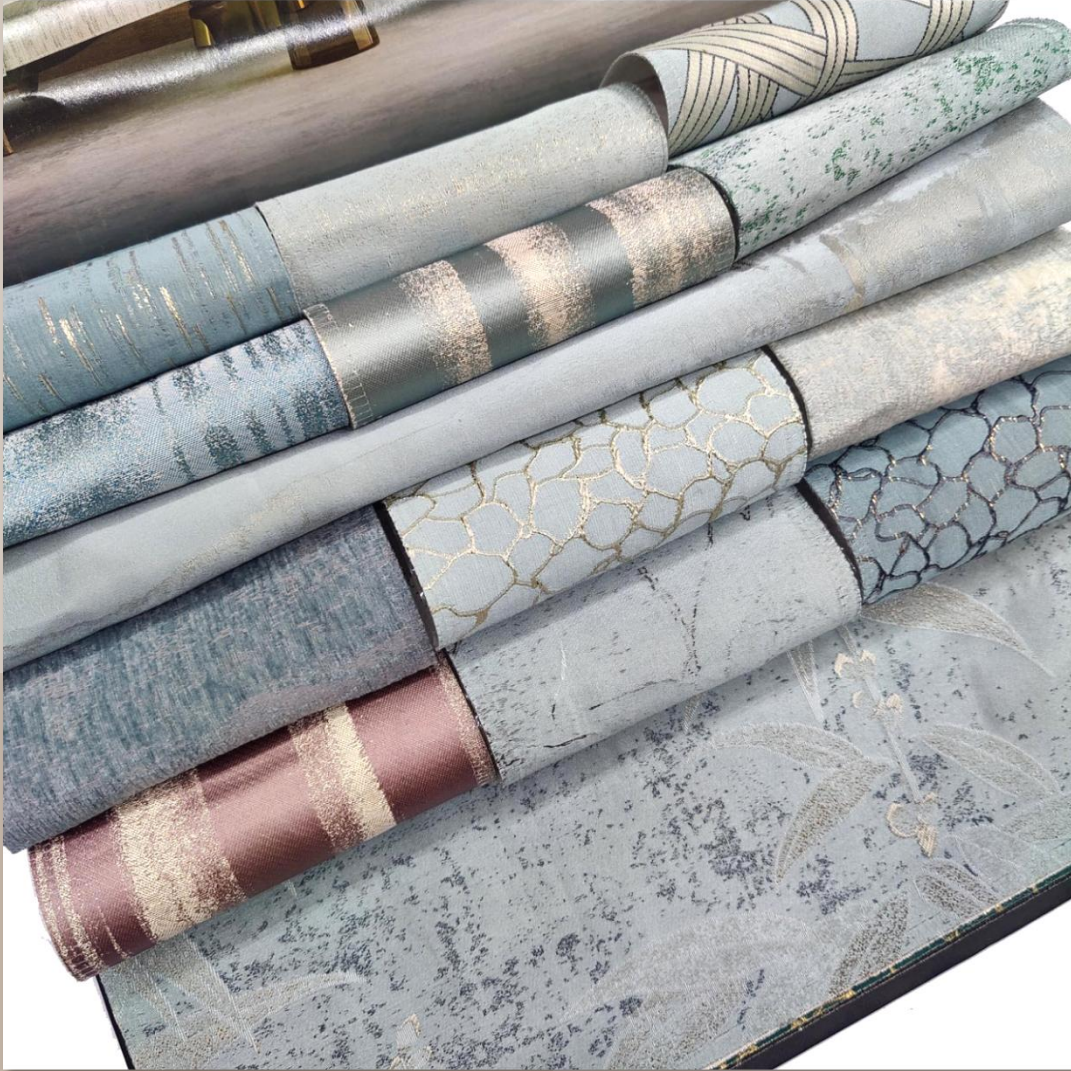

BEAUTIFUL LIVING NO.001
INTERIOR DESIGN PREFERRED
SOLUTION

M&Y HOME
colorful style of life

Order now and add a touch of sophistication to your home decor!