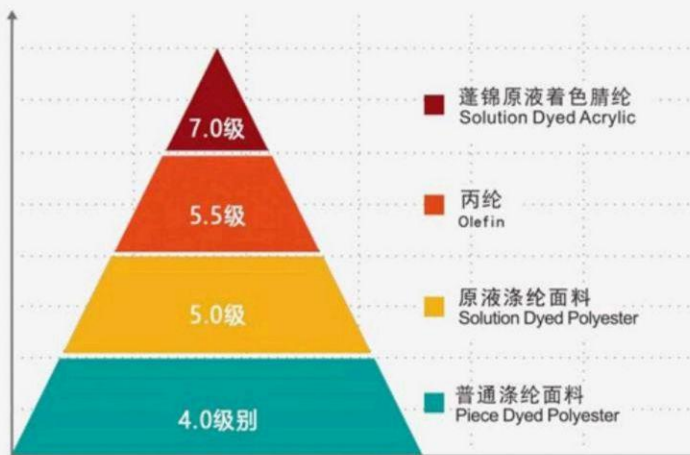

耐气候色牢度

Colour fastness to artificial weathering

Test Report No. SL2190225175797X Date: Jun 18, 2019 Page 2 of 2

Test Result:
Colour fastness to artificial weathering: Xenon arc fading lamp test
(ISO 105 B04:1994)
Comparison: upto blue wool reference 7
Grade (Blue wool 5/6) 7

The test was carried out by (SGS-CSTC Standards Technical Services (Shanghai) Co., Ltd.)

耐气候色牢度 (ISO 105 B04: 1994)
7级