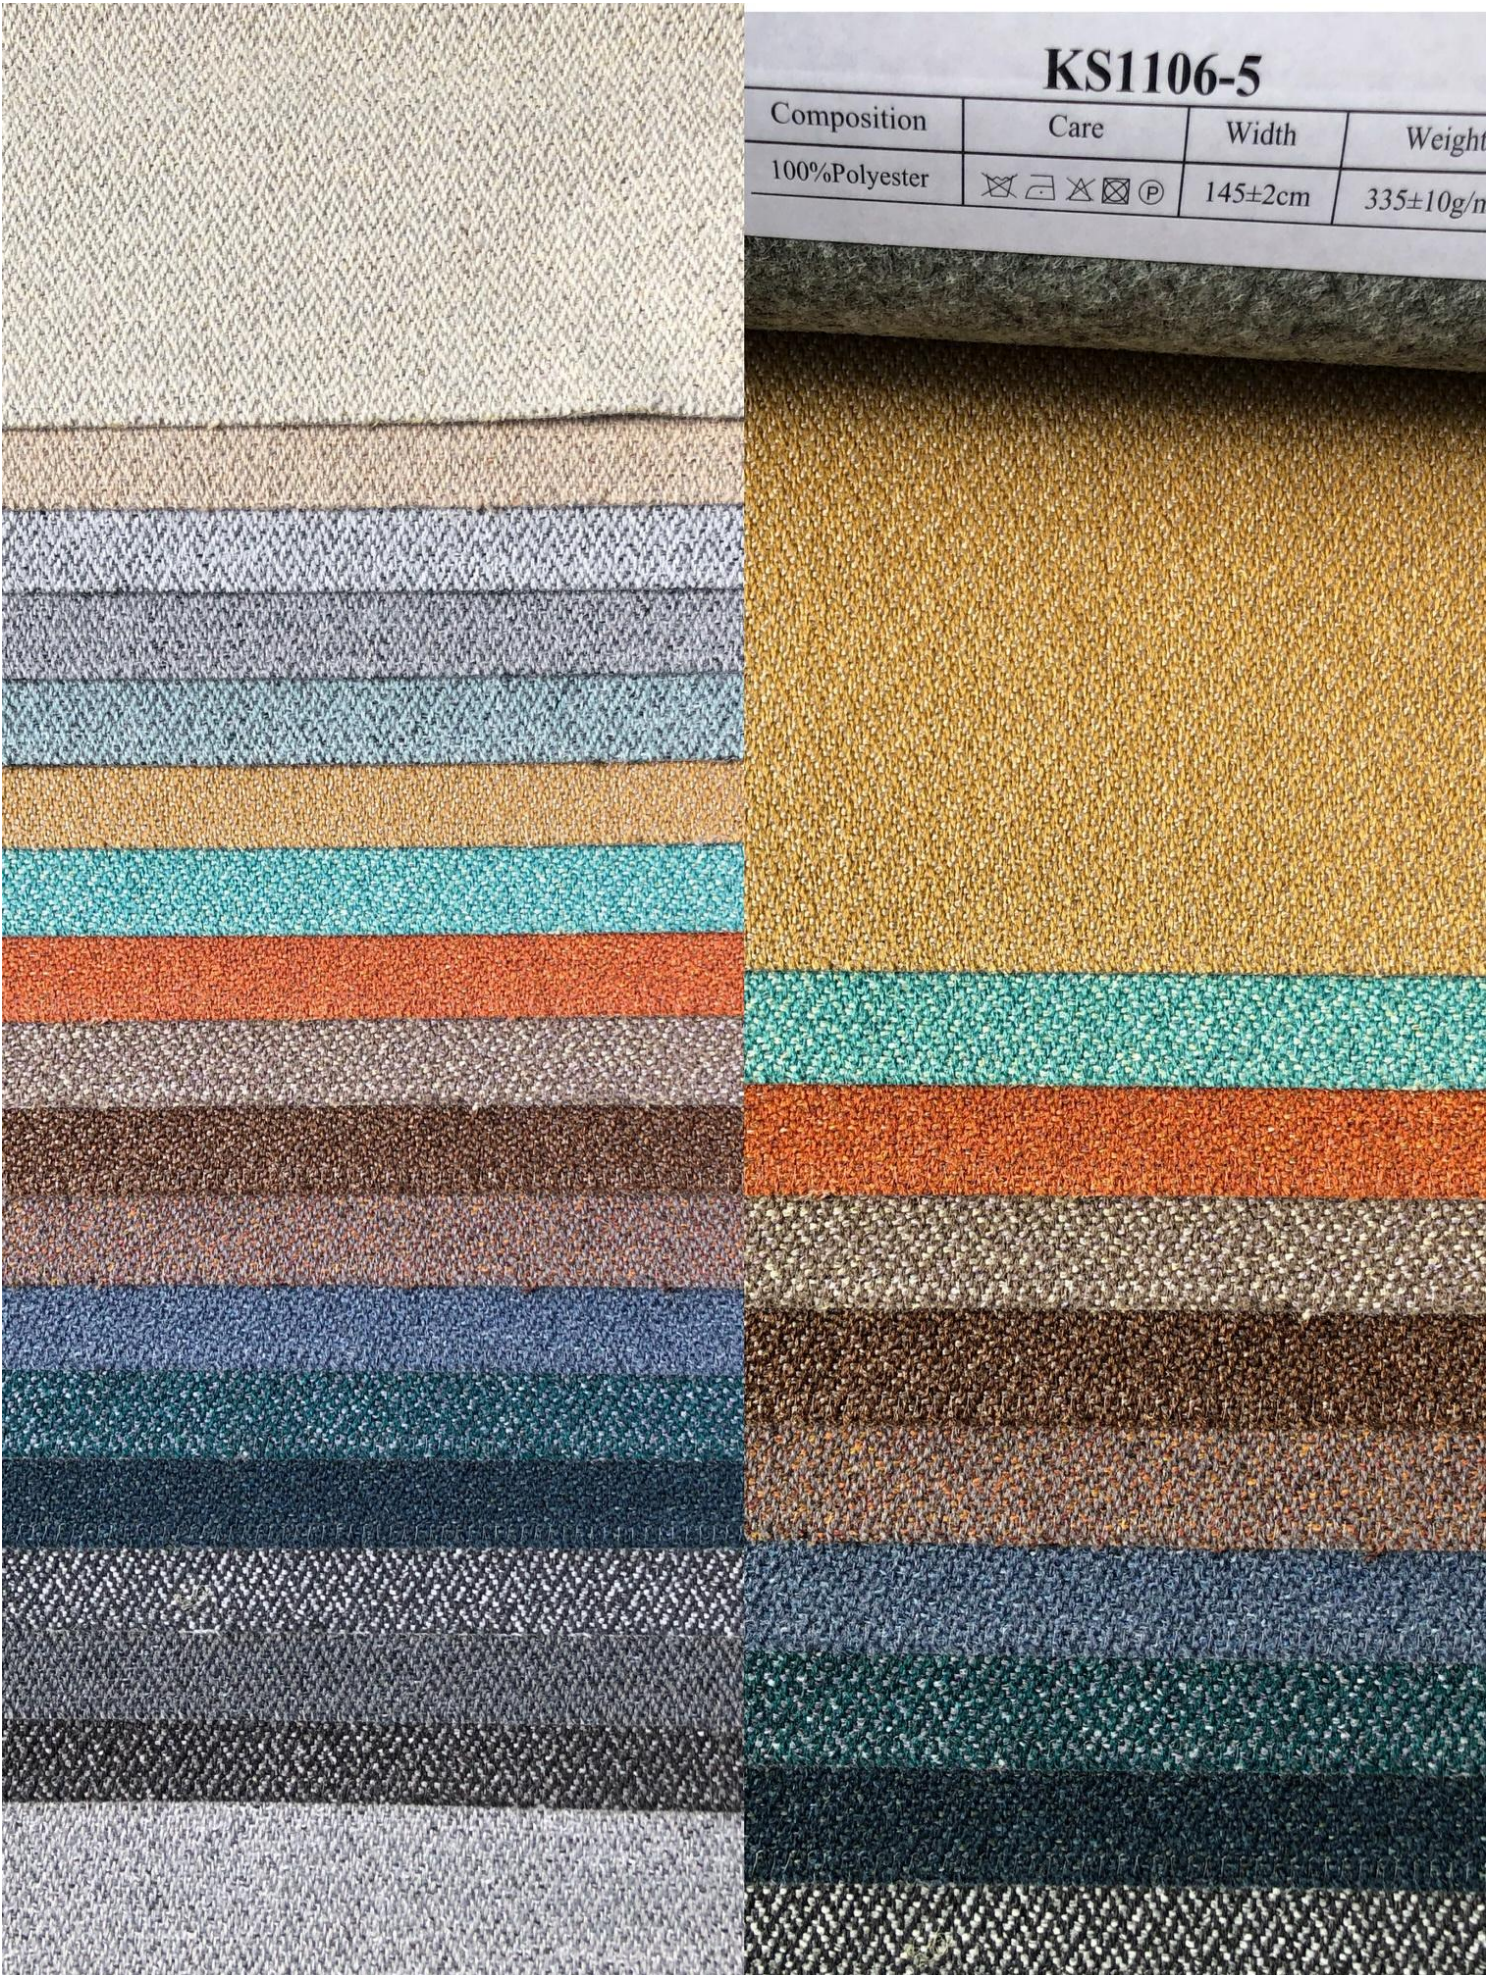

KS1106-5

Composition	Care	Width	Weight
100%Polyester		145±2cm	335±10g/m