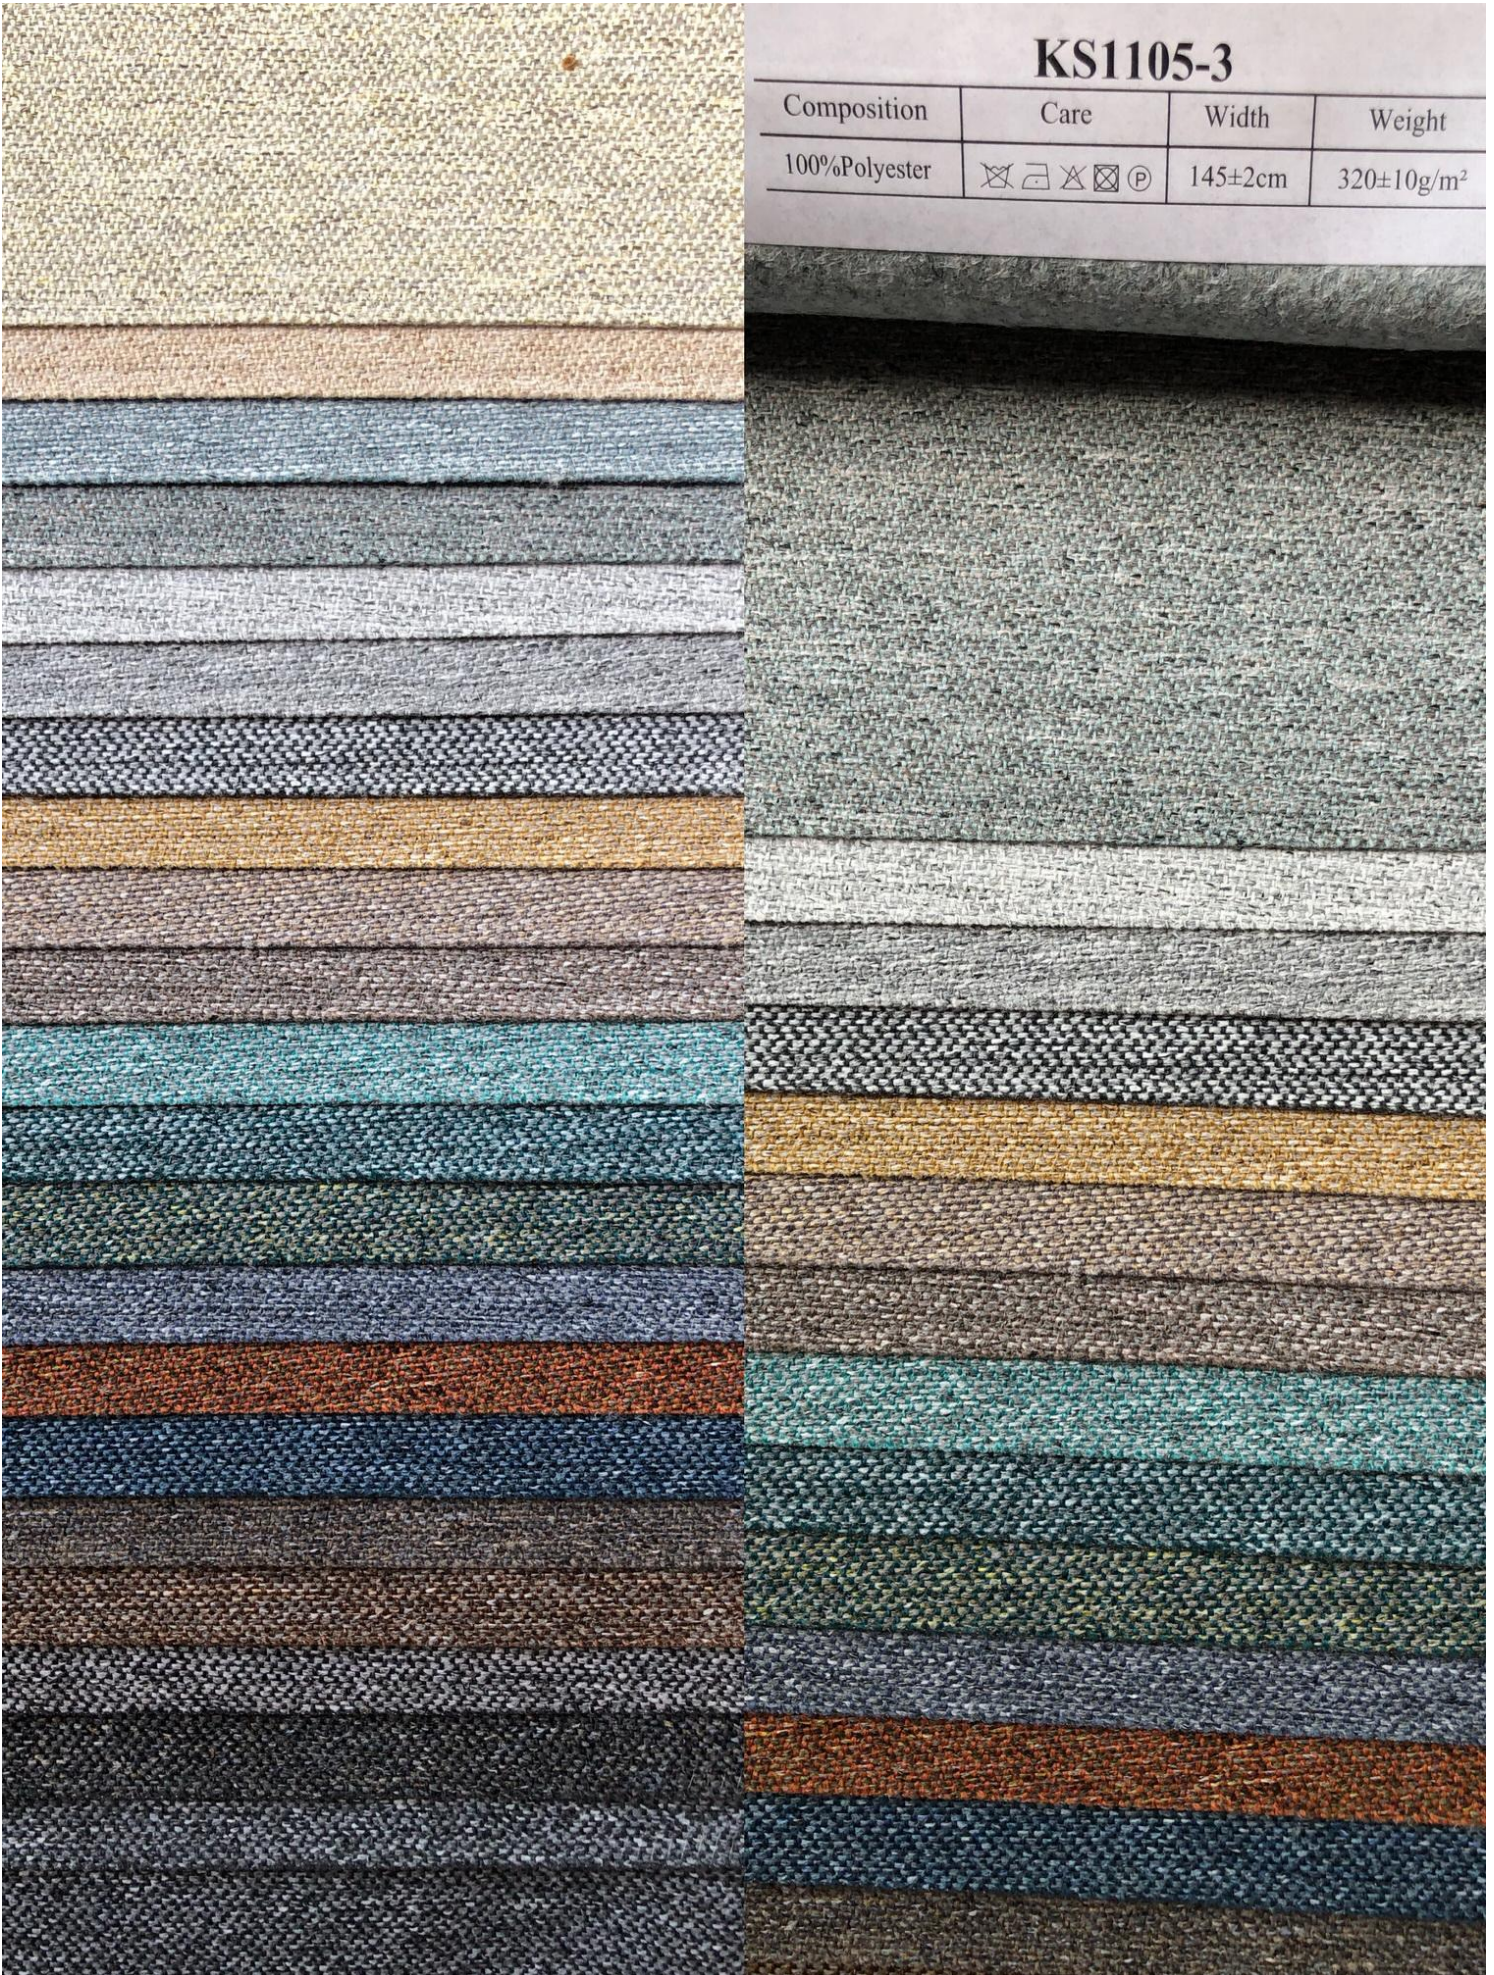

KS1105-3

Composition	Care	Width	Weight
100%Polyester	☒ ☐ ☒ ☒ ☐	145±2cm	320±10g/m²