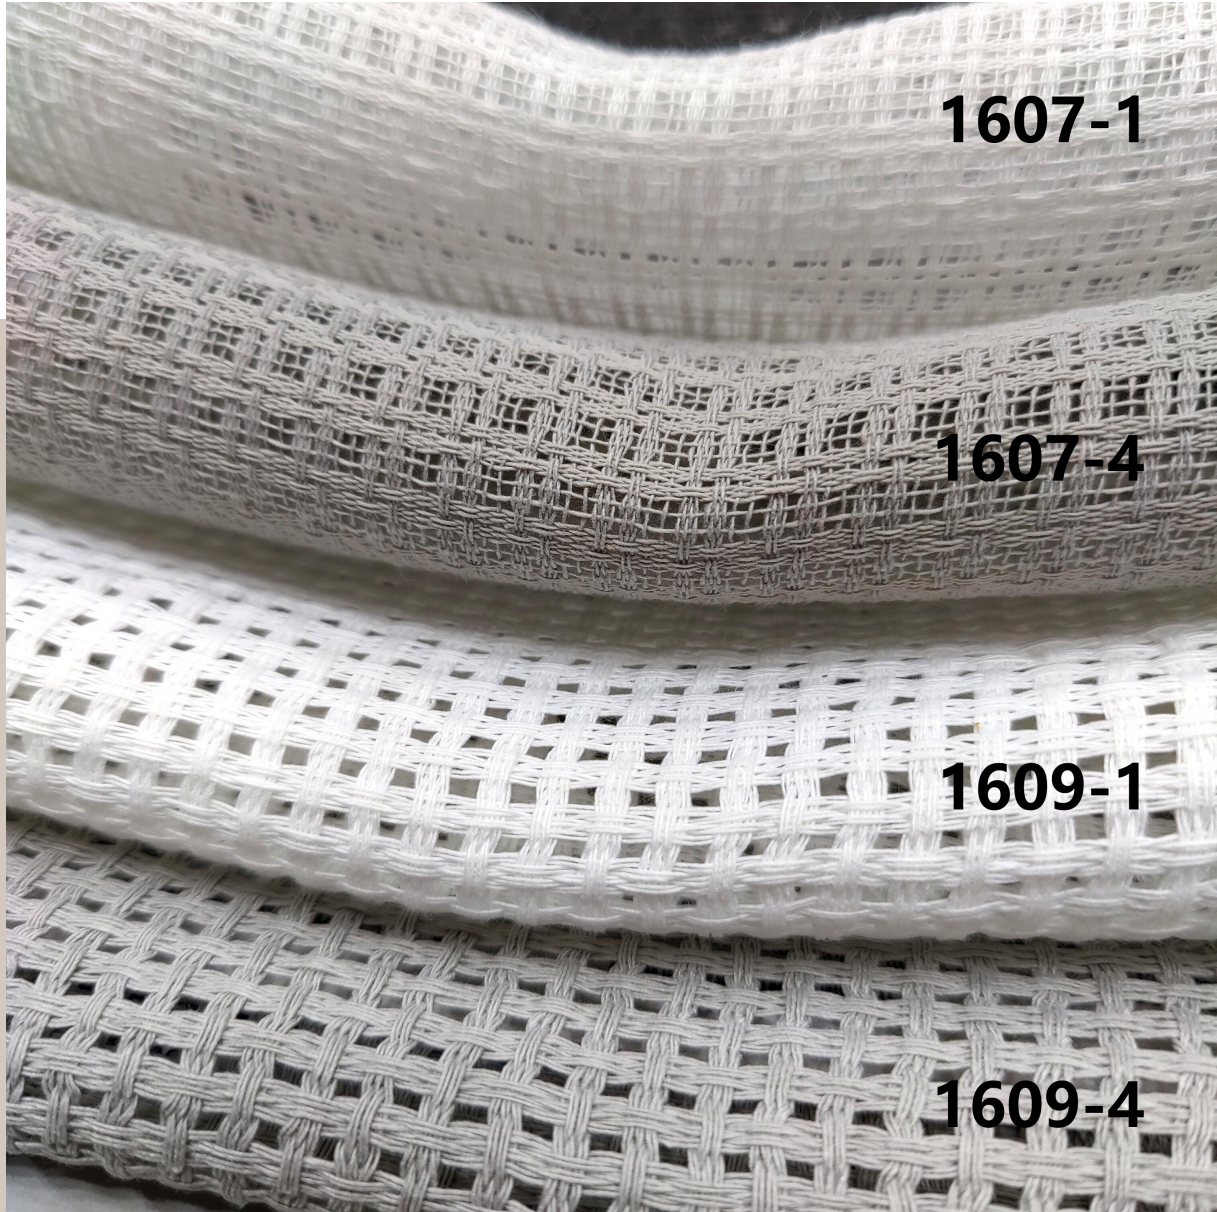

M&Y HOME
colorful style of life

P R O D U C T M A N U A L

Polyester Cotton & Linen Sheer Fabric

Elevate your space with our newest Polyester Cotton & Linen Sheer Fabric. A perfect blend of comfort and elegance, this fabric adds a touch of sophistication to any room. Experience the beauty of sheer curtains crafted from premium polyester, cotton, and linen materials. Let natural light gently filter through, creating an ethereal ambiance. Transform your space with our Polyester Cotton & Linen Sheer Fabric and embrace effortless style and grace.

BEAUTIFUL LIVING S K
INTERIOR DESIGN PREFERRED
SOLUTION

BEAUTIFUL LIVING S K
INTERIOR DESIGN PREFERRED
SOLUTION

BEAUTIFUL LIVING S K
INTERIOR DESIGN PREFERRED
SOLUTION

Elevate your space with our newest Polyester Cotton & Linen Sheer Fabric. A perfect blend of comfort and elegance, this fabric adds a touch of sophistication to any room. Experience the beauty of sheer curtains crafted from premium polyester, cotton, and linen materials. Let natural light gently filter through, creating an ethereal ambiance. Transform your space with our Polyester Cotton & Linen Sheer Fabric and embrace effortless style and grace.