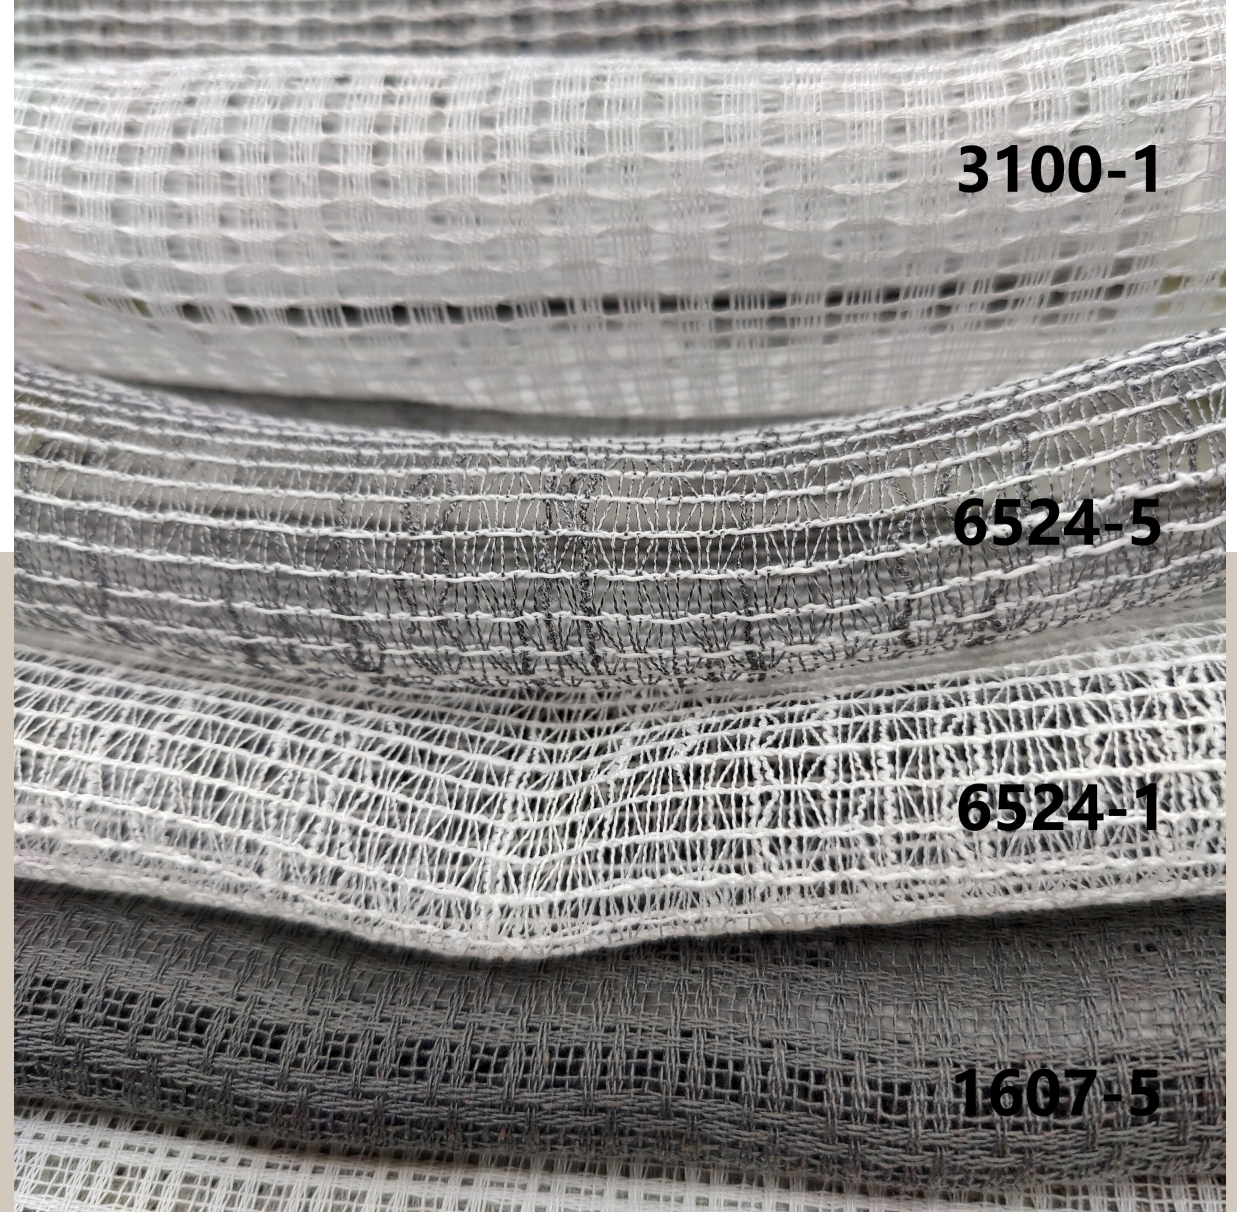

M&Y HOME
colorful style of life

P R O D U C T M A N U A L

Polyester Cotton & Linen Sheer Fabric

Elevate your space with our newest Polyester Cotton & Linen Sheer Fabric. A perfect blend of comfort and elegance, this fabric adds a touch of sophistication to any room. Experience the beauty of sheer curtains crafted from premium polyester, cotton, and linen materials. Let natural light gently filter through, creating an ethereal ambiance. Transform your space with our Polyester Cotton & Linen Sheer Fabric and embrace effortless style and grace.

BEAUTIFUL LIVING S K
INTERIOR DESIGN PREFERRED
SOLUTION

BEAUTIFUL LIVING S K
INTERIOR DESIGN PREFERRED
SOLUTION

BEAUTIFUL LIVING S K
INTERIOR DESIGN PREFERRED
SOLUTION

Elevate your space with our newest Polyester Cotton & Linen Sheer Fabric. A perfect blend of comfort and elegance, this fabric adds a touch of sophistication to any room. Experience the beauty of sheer curtains crafted from premium polyester, cotton, and linen materials. Let natural light gently filter through, creating an ethereal ambiance. Transform your space with our Polyester Cotton & Linen Sheer Fabric and embrace effortless style and grace.