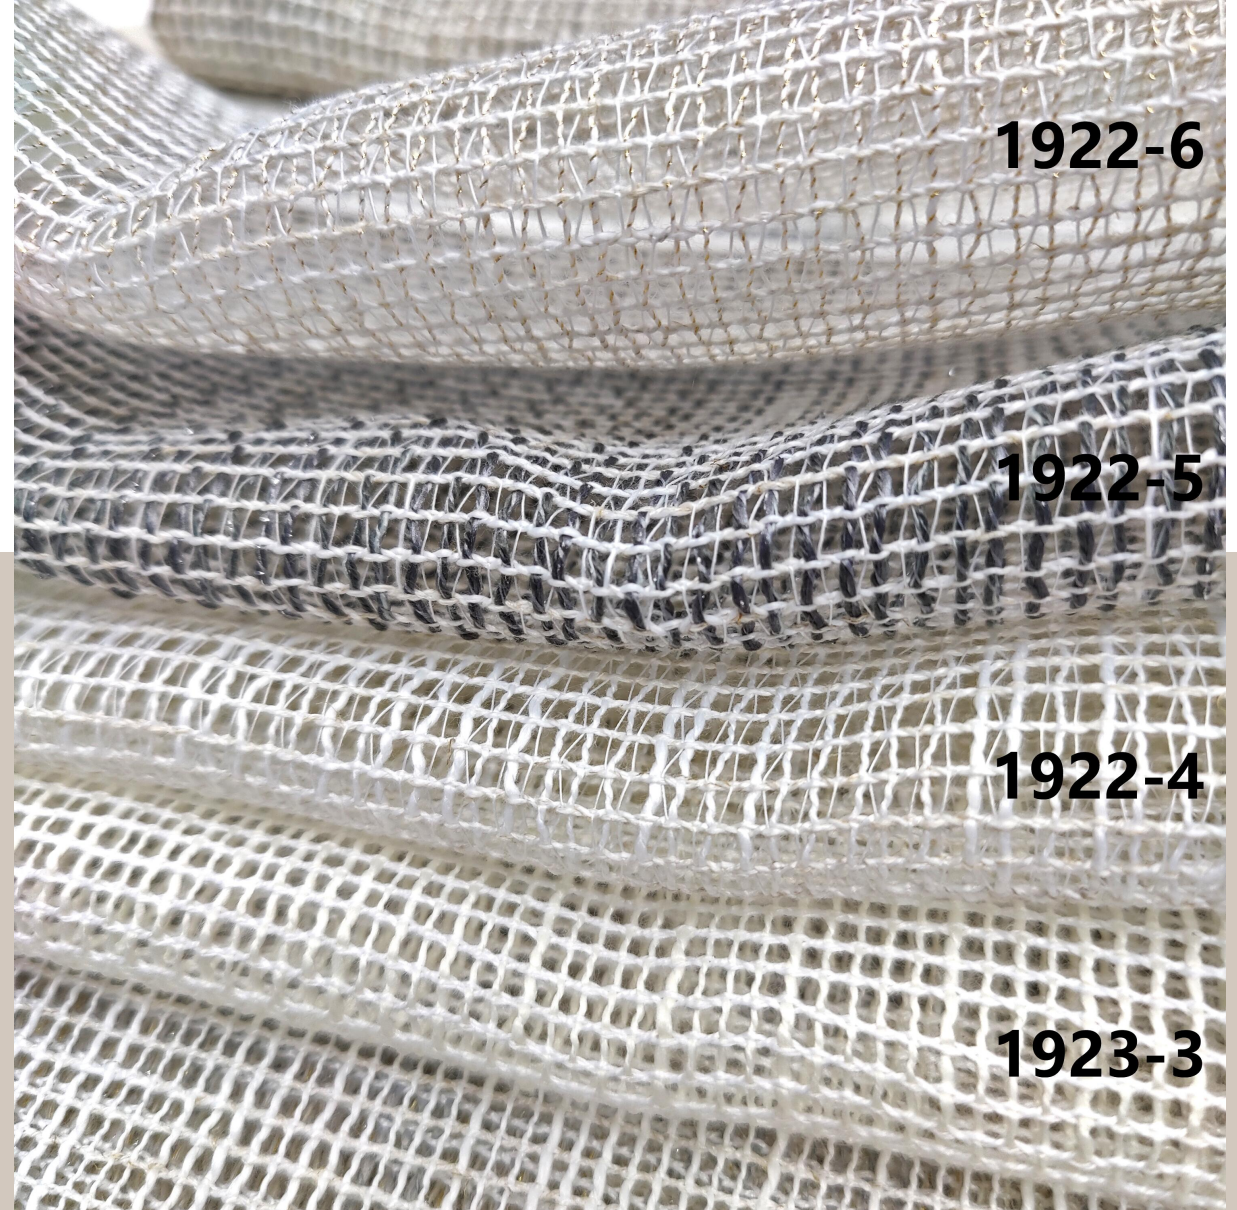

M&Y HOME
colorful style of life

P R O D U C T M A N U A L

Polyester Cotton & Linen Sheer Fabric

Elevate your space with our newest Polyester Cotton & Linen Sheer Fabric. A perfect blend of comfort and elegance, this fabric adds a touch of sophistication to any room. Experience the beauty of sheer curtains crafted from premium polyester, cotton, and linen materials. Let natural light gently filter through, creating an ethereal ambiance. Transform your space with our Polyester Cotton & Linen Sheer Fabric and embrace effortless style and grace.

BEAUTIFUL LIVING S K
INTERIOR DESIGN PREFERRED
SOLUTION

BEAUTIFUL LIVING S K
INTERIOR DESIGN PREFERRED
SOLUTION

BEAUTIFUL LIVING S K
INTERIOR DESIGN PREFERRED
SOLUTION

Elevate your space with our newest Polyester Cotton & Linen Sheer Fabric. A perfect blend of comfort and elegance, this fabric adds a touch of sophistication to any room. Experience the beauty of sheer curtains crafted from premium polyester, cotton, and linen materials. Let natural light gently filter through, creating an ethereal ambiance. Transform your space with our Polyester Cotton & Linen Sheer Fabric and embrace effortless style and grace.