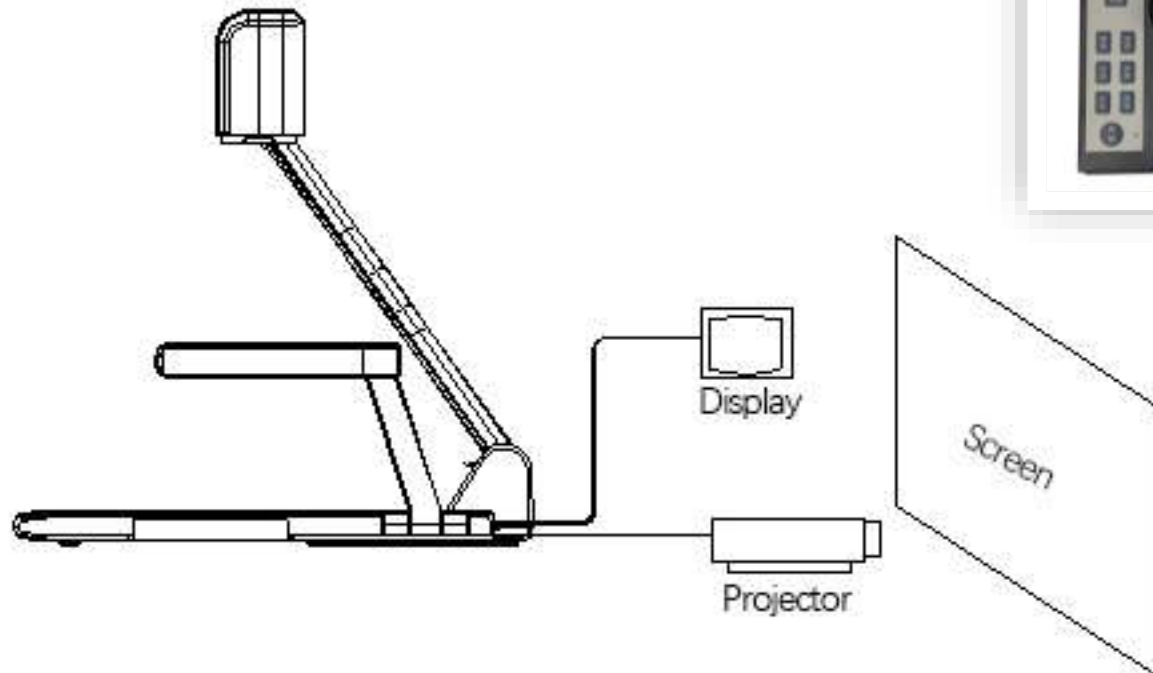

Solution 2

SD Card Reader + Wired Mouse

(SD Reader /
Mouse Function
Option)

Model #G7

Optical Document Visualizer

8Megapixels, ≥ 1200 lines(center) 900Lines;

CMOS 1/2.7 "

22x digital zoom

Dynamic 1080P(max) /720P, 30F/S

2x LED lamp

Interfaces: USB, RS232, Audio/Video In,

Microphone (HDMI IN/OUT option)

Model #V4

Wall Document Visualizer

8/13/16Megapixels; ≥ 1200 Lines(center)

Lens: F2.2\ 60-degree; Sony CMOS 1/3.2 "