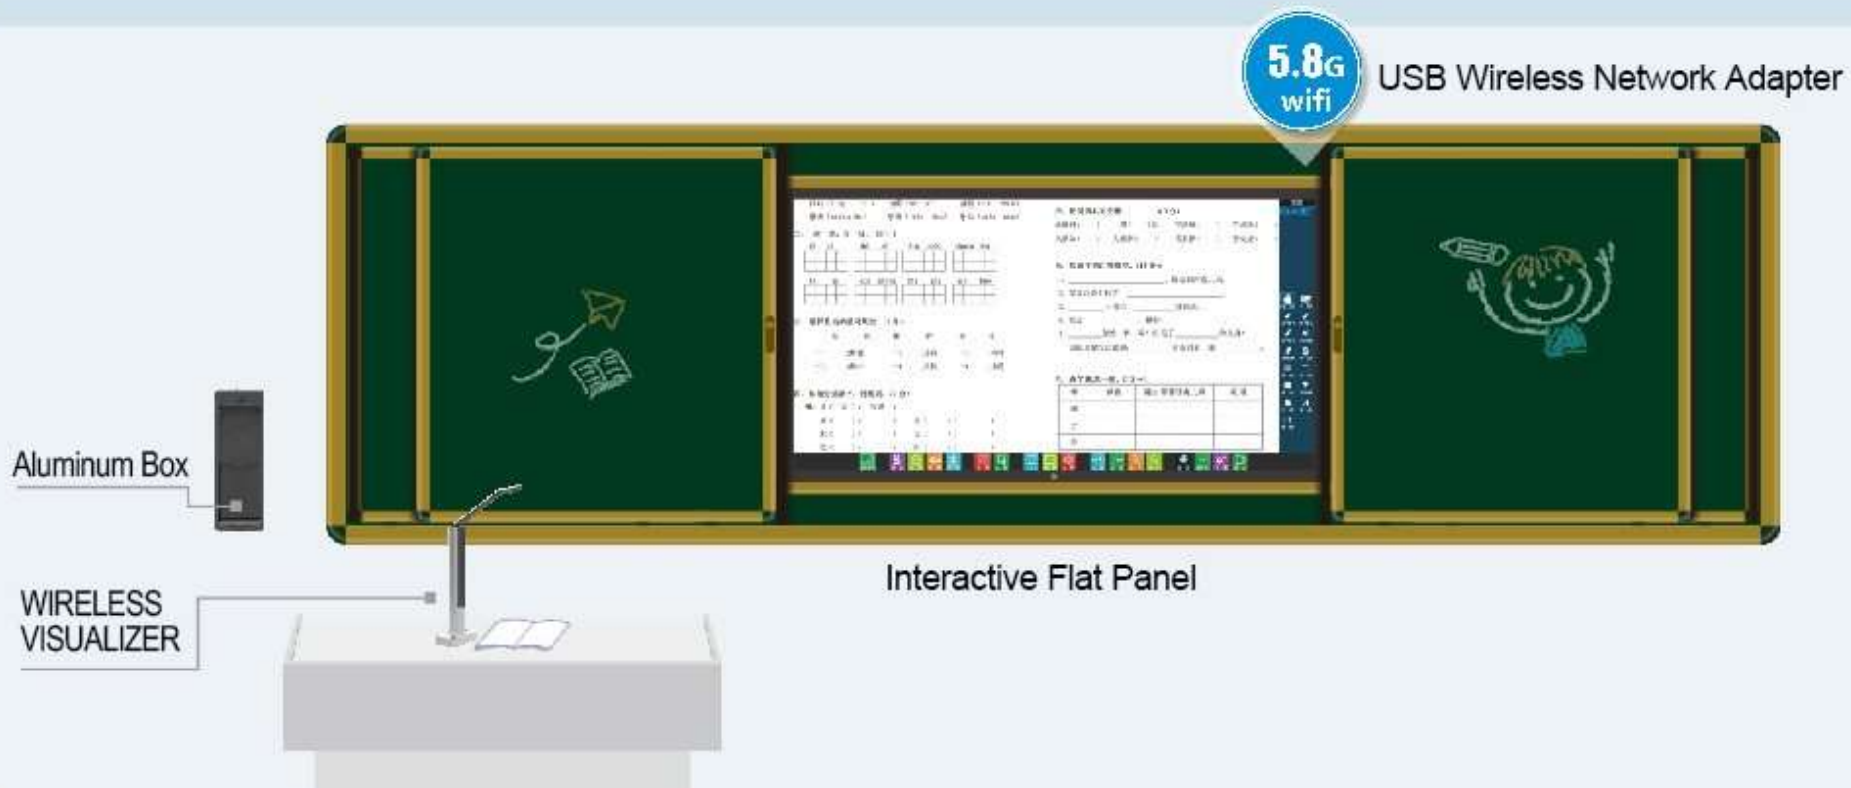

Shenzhen ITA Touch Technology Co., Ltd.

DOCUMENT VISUALIZER

Product Catalog

(OEM SERVICE || CE, FCC ROHS)

[website: www.itatouch.com](http://www.itatouch.com) info@itatouch.com

Application

 Document Visualizer is widely used in offices and educational classrooms, equipped with interactive whiteboards and interactive flat panels, providing vivid interactive demonstrations for users' teaching/learning.

ITA TOUCH products include wire, wireless document presenters, and optical and digital cameras. 5 / 8 megapixels, interfaces: USB, HDMI, RGB, Type-C...

Model #K10

Portable Document Visualizer

13 megapixels, 4K display

USB Port

Portable Handle

6 Buttons On The Arm

Zoom +, Zoom -, Shot, Power, Rotate, Light

It's very convenient for the user to adjust the picture, and save

Model #G9

Optical Document Visualizer

8 /13(4K) Megapixels, ≥ 1600 lines(center),
1200Lines, CMOS 1/2.8 "

Photo output: 2592*1944 3264*2448 3000*4000 (Max)

Frame Rate: 10FPS 3264*2448 ; 30FPS 720P

USB Interface

Visualizer SKD –
Arm Lamp

Model #V6

Foldable Wall Document Visualizer

8/13 Megapixels; ≥ 1200 Lines(center)