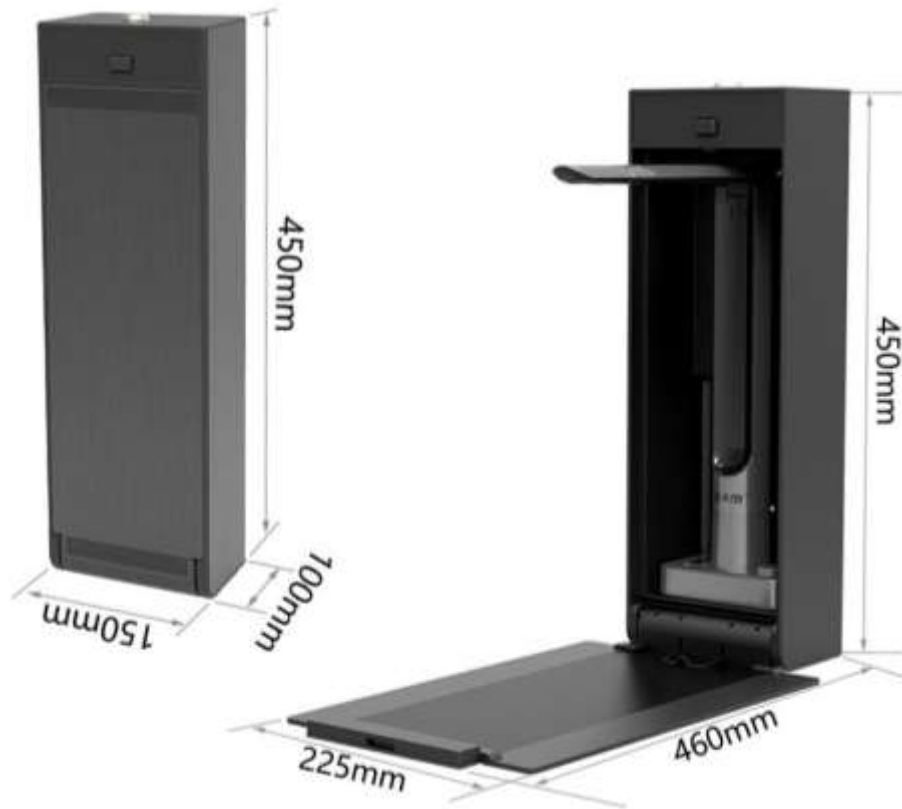

ITA TOUCH products include wire, wireless document presenters, and optical and digital cameras. 5 / 8 megapixels, interfaces: USB, HDMI, RGB, Type-C...

Model #K10

Portable Document Visualizer

13 megapixels, 4K display

Shot Size: A3 / A4 / B4

USB3.0, HDMI, TF Card

Portable

1300MP
CMOS Lens

Model #K6

Wireless Document Visualizer

8 megapixels; CMOS; 1700lines (center)

Shot Size: A3 / A4 / B4

WIFI Wireless Charger

USB Port

Wall Mount /Portable Installation

Model #K5

Wireless Document Visualizer

13 megapixels; CMOS; 1700lines (center)

Shot Size: A3 / A4 / B4

WIFI Wireless Charger

USB Port

Portable Handle

6 Buttons On The Arm

Zoom +, Zoom -, Shot, Power, Rotate, Light

It's very convenient for the user to adjust the picture, and save

Model #G9

Optical Document Visualizer

8 /13(4K) Megapixels, ≥ 1600 lines(center),
1200Lines, CMOS 1/2.8 "