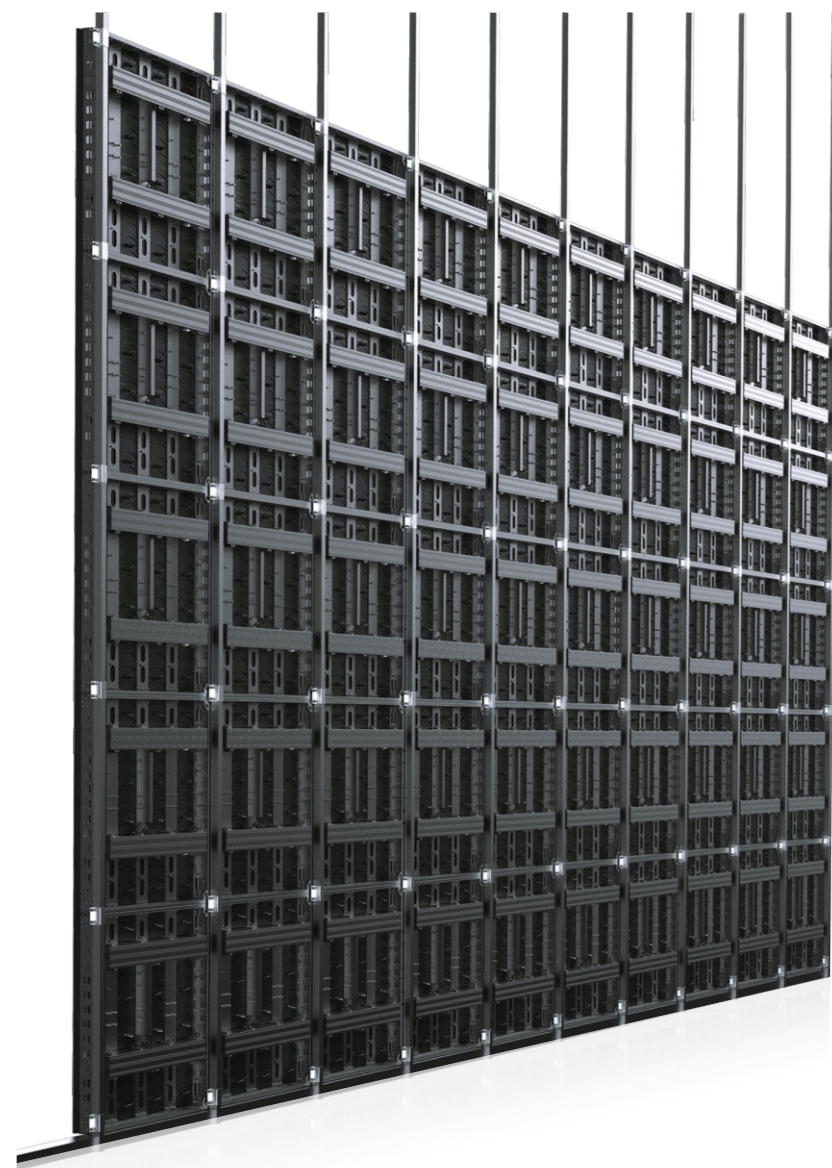

SC SERIES

Super cool outdoor LED panel

SC SERIES

- Ultra-light, only 27.5kg /m²
- Ultra-thin, only 80mm in depth
- Ingress protection, front IP65, rear IP54
- Wall-mounted installation applicable
- Perimeter screen applicable
- Ultra high brightness, up to 10,000nits
- Front & rear access, easy to install and access
- Support dual backup of power supply & receiving card

Front Access

Light Weight

High Definition

Ultra Slim

Noise Free

CE ETL RoHS EMC

SPECIFICATIONS

Traditional installation

Wall-mounted installation

Perimeter screen

SPECIFICATIONS

Parameter	Unit	SC5	SC6	SC8	SC10	SC12	SC16
Pixel pitch	mm	5.556	6.25	8.333	10	12.5	16.667
Brightness	nits	6000					
Pixel configuration	R/G/B	SMD3 in 1					
Colour temperature	deg.K	6500					
Viewing angle-Horizontal(50% brightness)	deg.	140 (+70/-70)					
Viewing angle-Vertical (50% brightness)	deg.	56 (+16/-40)	55 (+15/-40)	75 (+30/-40)	120 (+55/-65)	95 (+35/-60)	100 (+40/-60)
Recommended minimum viewing distance	m	5.6	6.2	8.3	10	12.5	16.7
Panel width	mm	800					
Panel height	mm	900					
Panel depth	mm	80					
Panel area	m ²	0.72					
Panel material		Alloy Aluminum					
Panel weight	Kg	19.8					
Ingress protection (front/rear)	IP	65/54					
Pixel matrix per panel		144x162	144x163	144x164	144x165	144x166	144x167
Brightness control		255					
Digital processing	bit	14					
Frame rate	Hertz	50~60					
Display refresh rate	Hertz	3,840					
Input voltage	VAC	100~240					
Input power frequency	Hertz	50~60					
Input power (Max.)	W/m ²	700	690	730	750	740	680
Input power (Avg.)	W/m ²	245	241	255	262	259	238
Operating temperature range	deg.C	-30~+60					
Lifetime (50% brightness)	Hour	100,000					