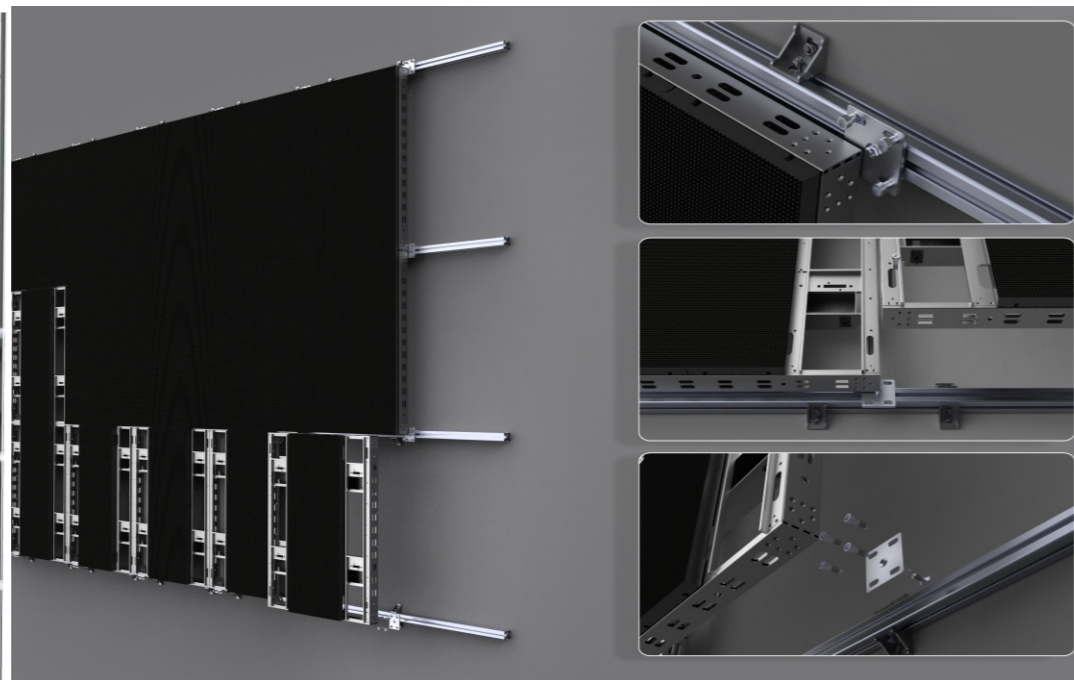

SC SERIES

Super cool outdoor LED panel

SC SERIES

- Ultra-light, only 27.5kg /m²
- Ultra-thin, only 80mm in depth
- Ingress protection, front IP65, rear IP54
- Wall-mounted installation applicable
- Perimeter screen applicable
- Ultra high brightness, up to 10,000nits
- Front & rear access, easy to install and access
- Support dual backup of power supply & receiving card

Front Access

Light Weight

High Definition

Ultra Slim

Noise Free

CE ETL RoHS EMC

SPECIFICATIONS

Traditional installation

Wall-mounted installation

Perimeter screen

SPECIFICATIONS

Parameter	Unit	SC5	SC6	SC8	SC10	SC12	SC16
Pixel pitch	mm	5.556	6.25	8.333	10	12.5	16.667
Brightness	nits	6000					
Pixel configuration	R/G/B	SMD3 in 1					
Colour temperature	deg.K	6500					
Viewing angle-Horizontal(50% brightness)	deg.	140 (+70/-70)					
Viewing angle-Vertical (50% brightness)	deg.	56 (+16/-40)	55 (+15/-40)	75 (+30/-40)	120 (+55/-65)	95 (+35/-60)	100 (+40/-60)
Recommended minimum viewing distance	m	5.6	6.2	8.3	10	12.5	16.7
Panel width	mm	800					
Panel height	mm	900					
Panel depth	mm	80					
Panel area	m ²	0.72					
Panel material		Alloy Aluminum					
Panel weight	Kg	19.8					
Ingress protection (front/rear)	IP	65/54					
Pixel matrix per panel		144x162	144x163	144x164	144x165	144x166	144x167
Brightness control		255					
Digital processing	bit	14					
Frame rate	Hertz	50~60					
Display refresh rate	Hertz	3,840					
Input voltage	VAC	100~240					
Input power frequency	Hertz	50~60					
Input power (Max.)	W/m ²	700	690	730	750	740	680
Input power (Avg.)	W/m ²	245	241	255	262	259	238
Operating temperature range	deg.C	-30~+60					
Lifetime (50% brightness)	Hour	100,000					